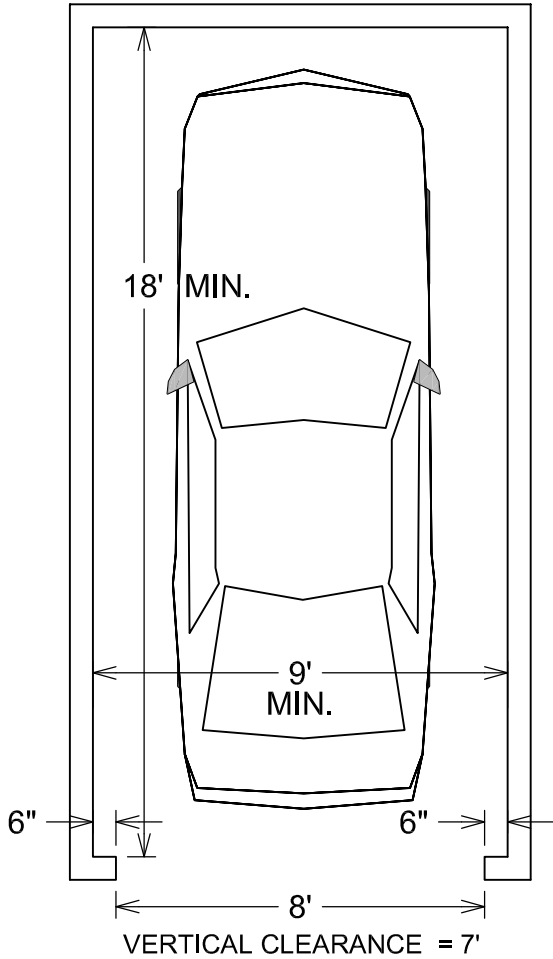

RESIDENTIAL GARAGE DIMENSIONS

ONE-CAR GARAGE

MINIMUM DIMENSIONS = 9' W x 18' D
RECOMMENDED 10' W x 20' D

TWO-CAR GARAGE

MINIMUM DIMENSIONS = 17' W x 18' D
RECOMMENDED 18' W x 20' D