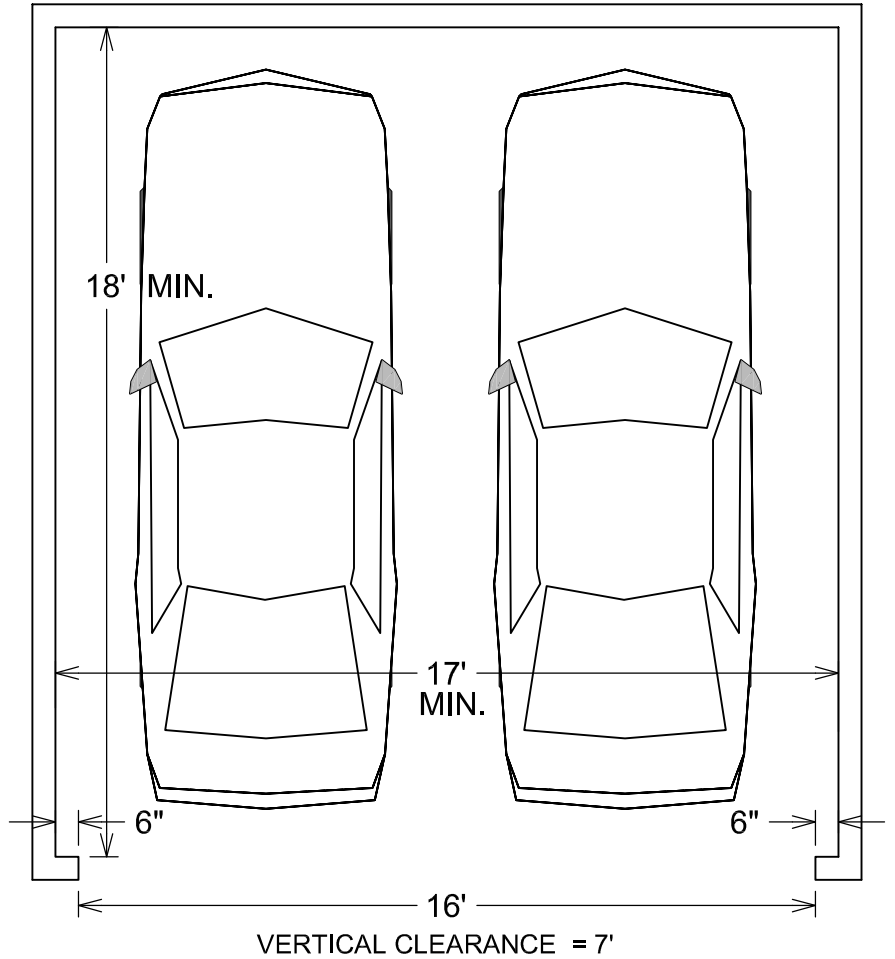

RESIDENTIAL GARAGE DIMENSIONS

ONE-CAR GARAGE

MINIMUM DIMENSIONS = 9' W x 18' D
RECOMMENDED 10' W x 20' D

TWO-CAR GARAGE

MINIMUM DIMENSIONS = 17' W x 18' D
RECOMMENDED 18' W x 20' D