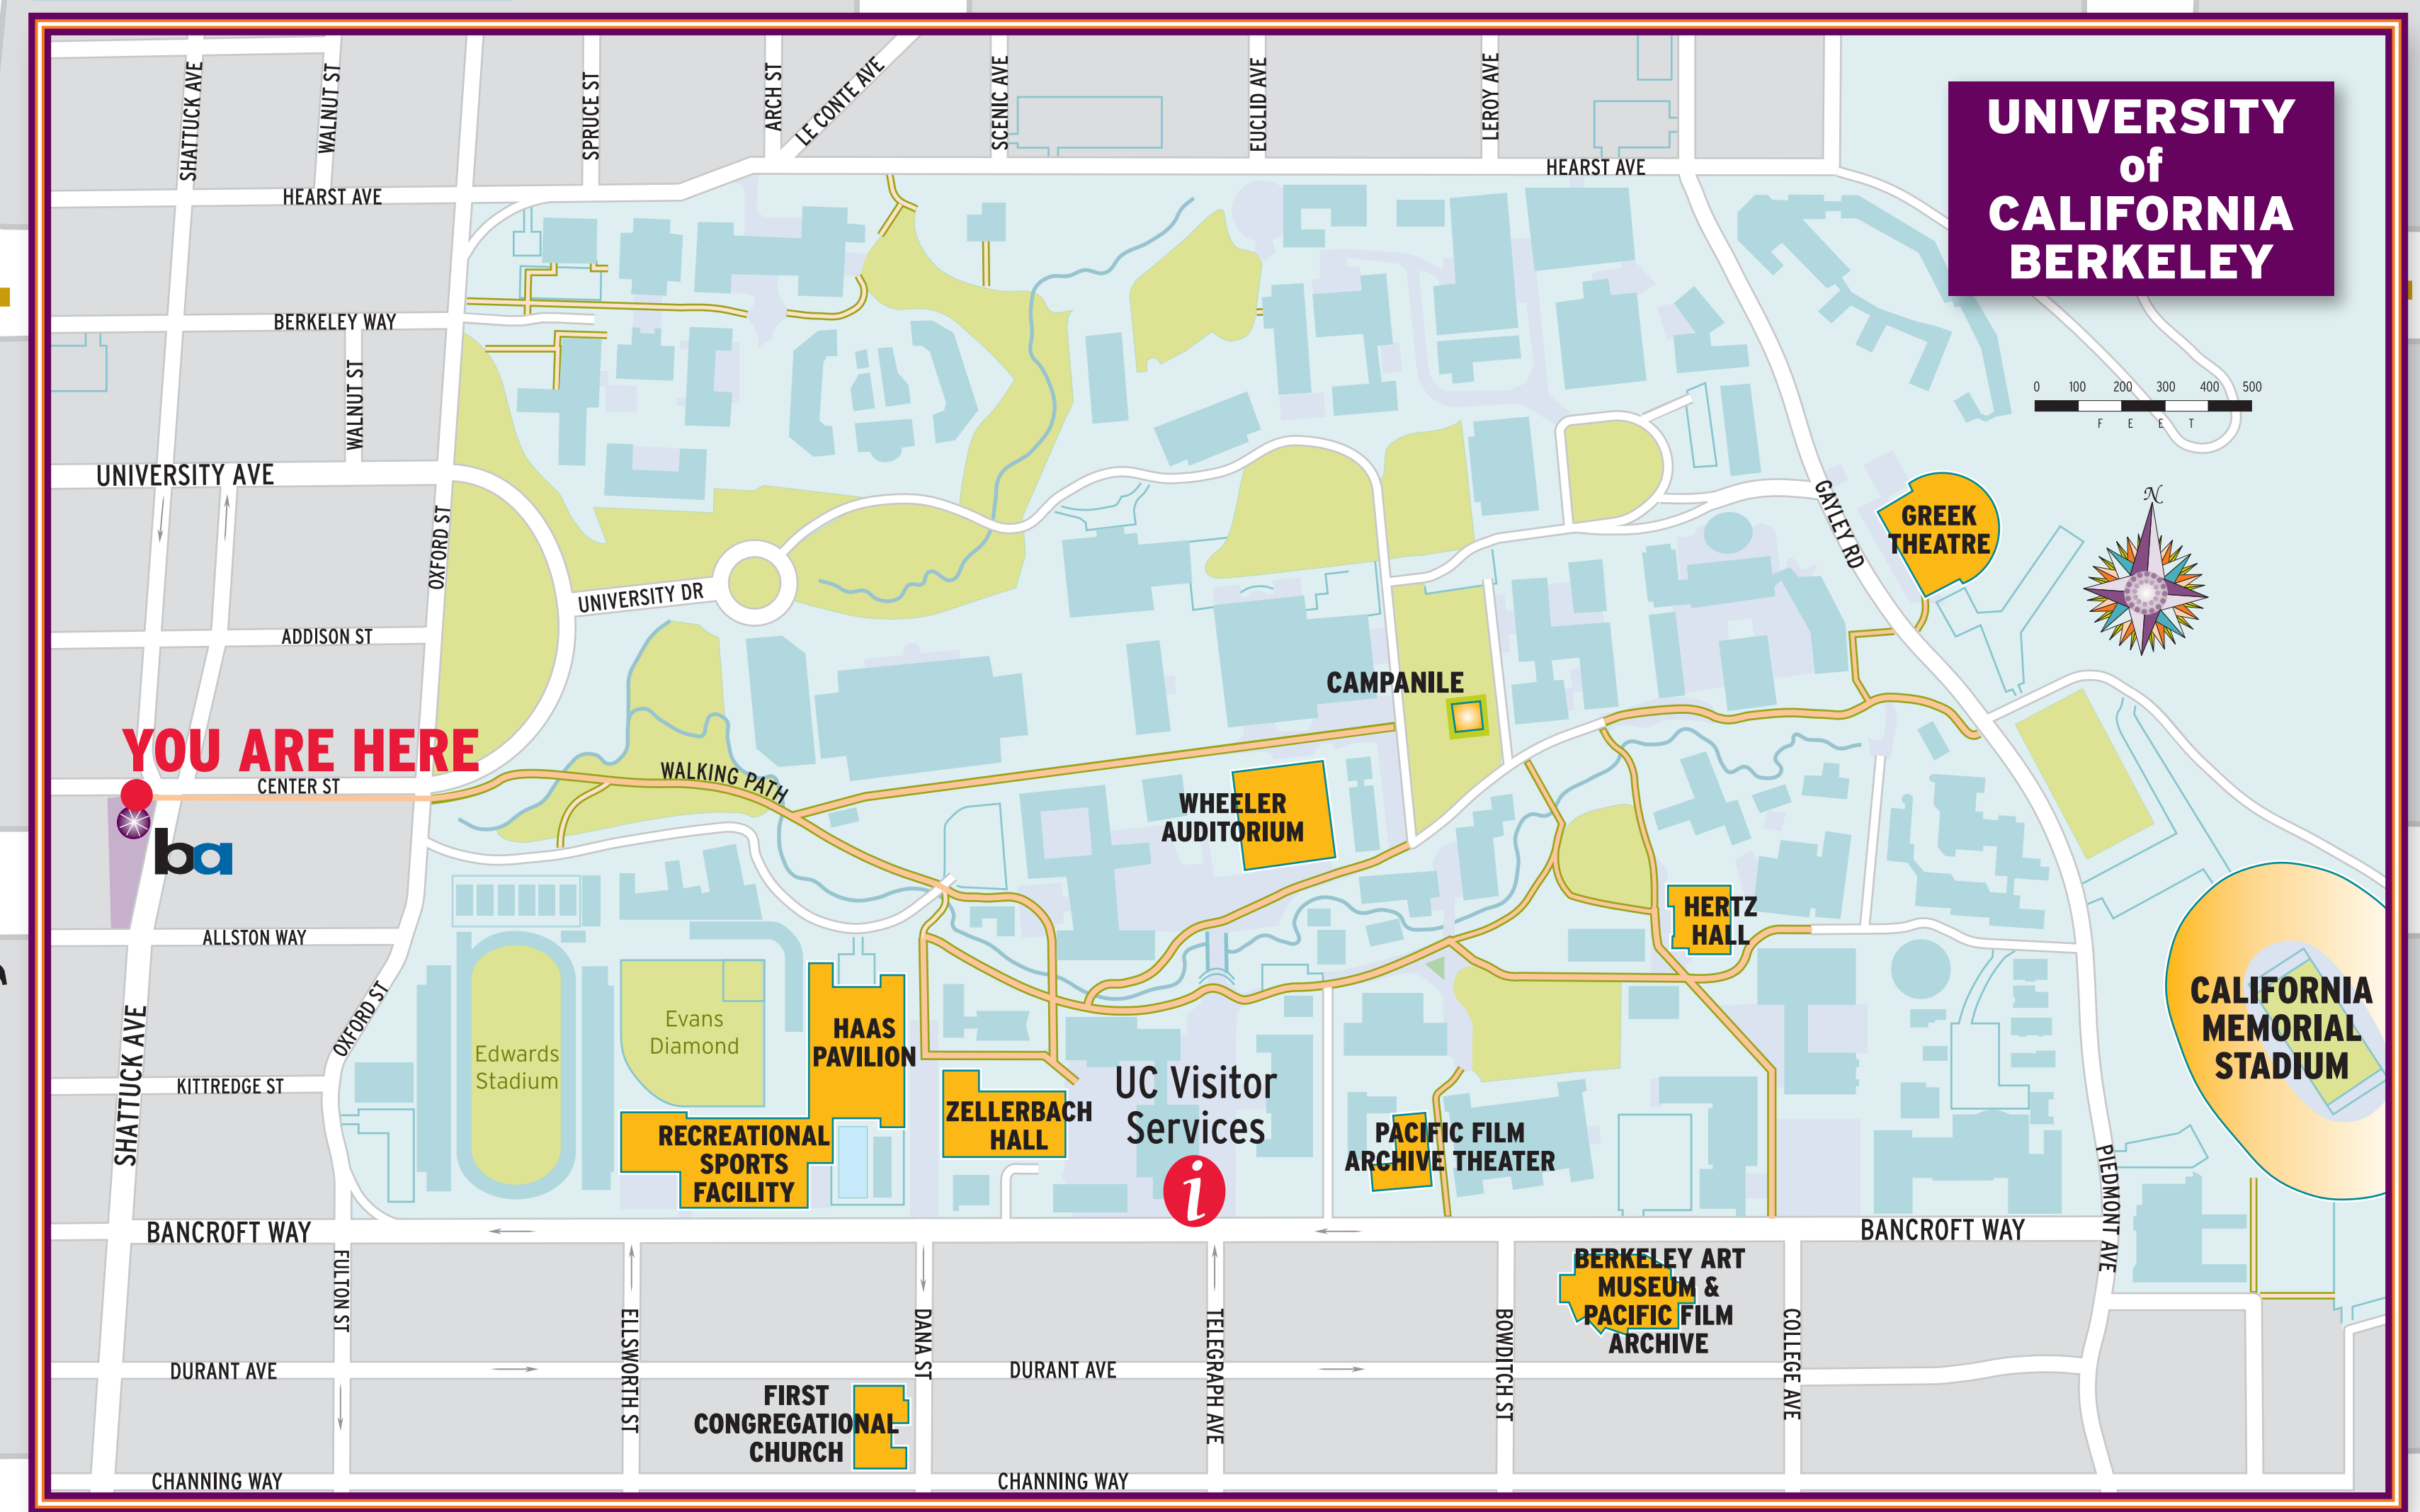

DOWNTOWN BERKELEY

downtownberkeley.com

- ## LEGEND
-  Visitor Information
 -  Berkeley BART Station
 -  BART Station Entrance
 -  AC Transit Bus Stop
 -  UC Shuttle Stop
 -  Taxi Stand
 -  Public Parking
 -  UC Parking (public use after 5pm & weekends)
 -  Bike Route
 -  Public Restroom
 -  Car-share Service

Courtesy of the Downtown Berkeley Association
© January, 2016 Eureka Cartography, Berkeley, CA

0 100 200 300 feet

YOU ARE HERE

"RESTAURANT ROW"

see Campus Map below

to Telegraph Avenue

to Hwy 24

to Hwy 24