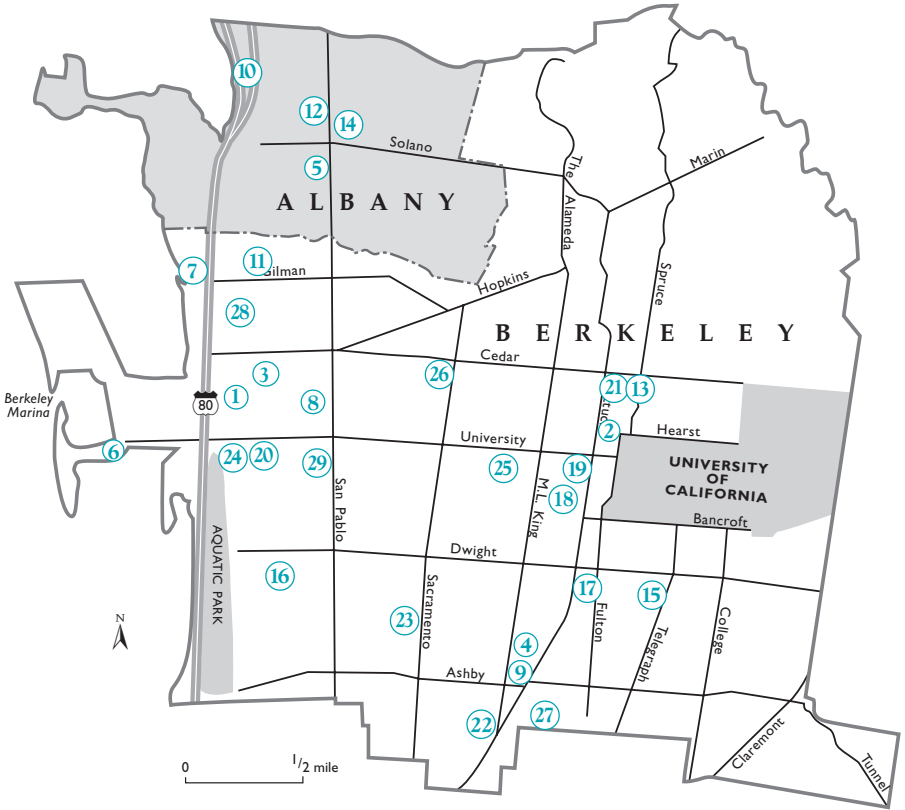

HOME AND YARD

EAST BAY PAINT

990 San Pablo Ave
@ Buchanan
Albany CA 94706
524-6582
benjaminmoore.com

Mon-Fri 7am-5:30pm; Sat 8am-5pm
Sell

Back-to-nature environmentally friendly
paint-stripper and Eco Spec paint.

FREE COMPOST

City of Berkeley
160 University Ave
Berkeley CA 94702
(next to Adventure Playground at
Berkeley Marina)

Berkeley residents only; last Fri of the
month, Feb-Nov loader available
8:45am-12pm; load your own 12-2pm
Organic compost made from City's yard
debris and food scraps. Free delivery to
school and community gardens.