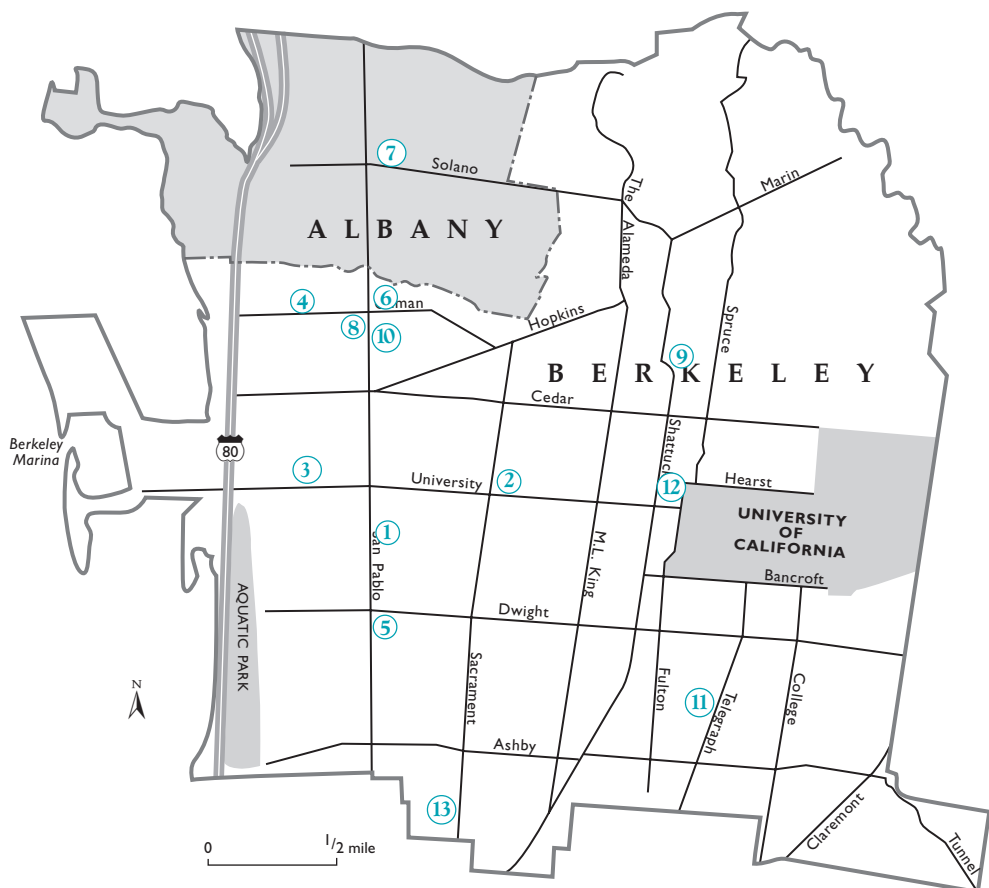

OUTDOOR EQUIPMENT

WILDERNESS EXCHANGE 10

1407 San Pablo Ave

@ Camelia

Berkeley CA 94702

525-1255

www.wildernessexchange.com

www.wildgeardeals.com

Sun-Wed 11am-7pm;

Thu-Sat 10am-8pm

Buy Sell Trade Rent

Wilderness equipment and clothing.

Rents snowshoes and outdoor videos.

Recycles fuel canisters. Gear swaps in

May and October.