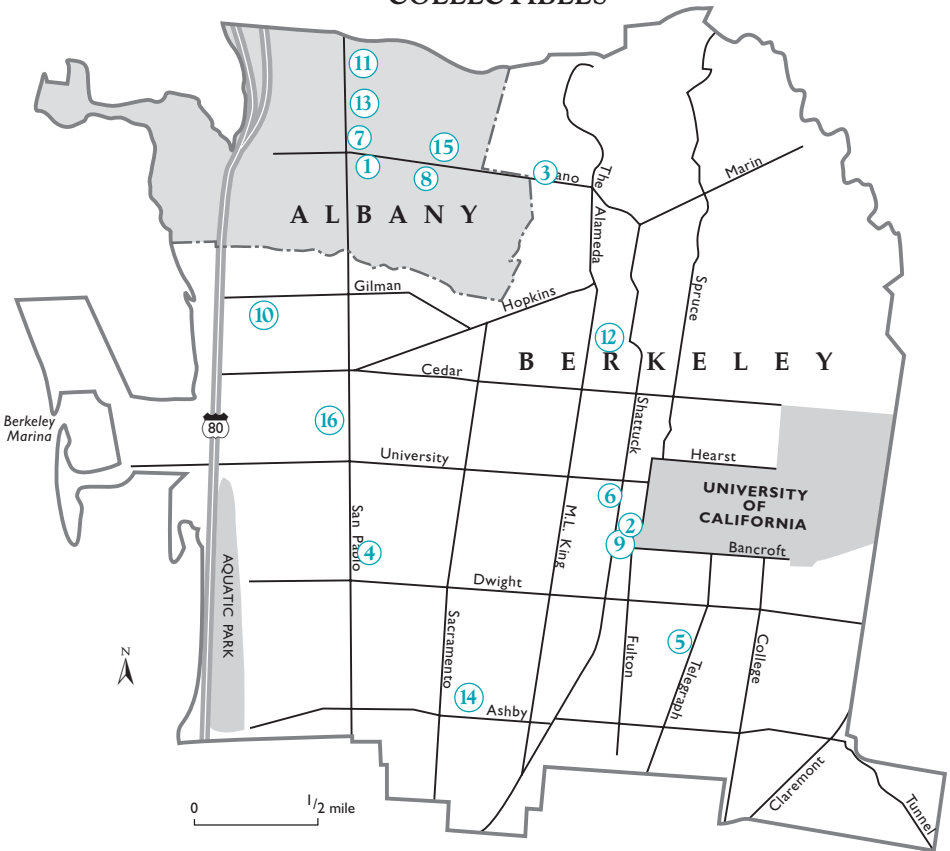

Wed-Sun 12-5:30pm

Buy Sell Trade Consign Rent

Wide variety of items including antique furniture, lighting, books, and collectibles. Also conducts estate sales.

COLLECTIBLES

COLLECTOR'S REALM 5

2566 Telegraph Ave #D
Berkeley CA 94704
540-1182
www.cr3.com