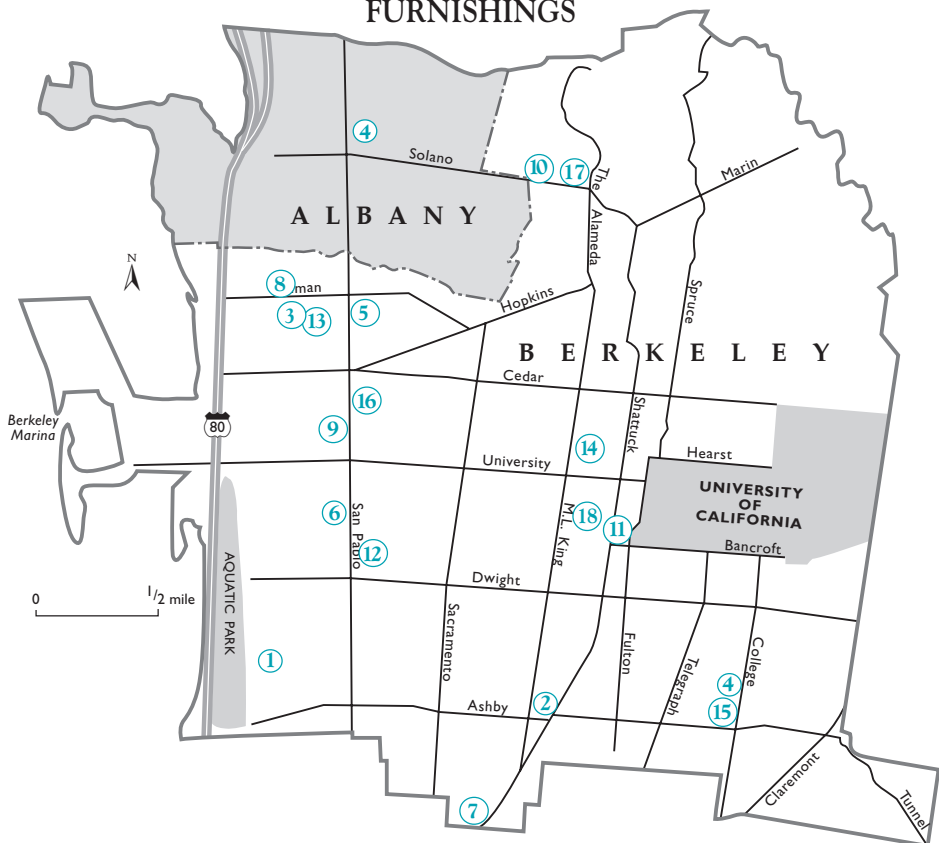

FURNISHINGS

PEOPLE'S BAZAAR

3258 Adeline St @ Alcatraz
Berkeley CA 94703
655-8008

www.people'sbazaar.com

Mon-Sat 9am-5pm; Sun 12-5pm

Buy Sell Trade Consign

Victorian specialty: quality used furniture.

7

RELIANCE ANTIQUES

830 Gilman St @ 6th
Berkeley CA 94710
525-7003

www.relianceantiques.com

Mon-Sat 10am-5:30pm;

Sun by appt only

Buy Sell Rent Repair/Restore

Antique and classic gas stoves, especially Wedgewood and O'Keefe Merritt.

8