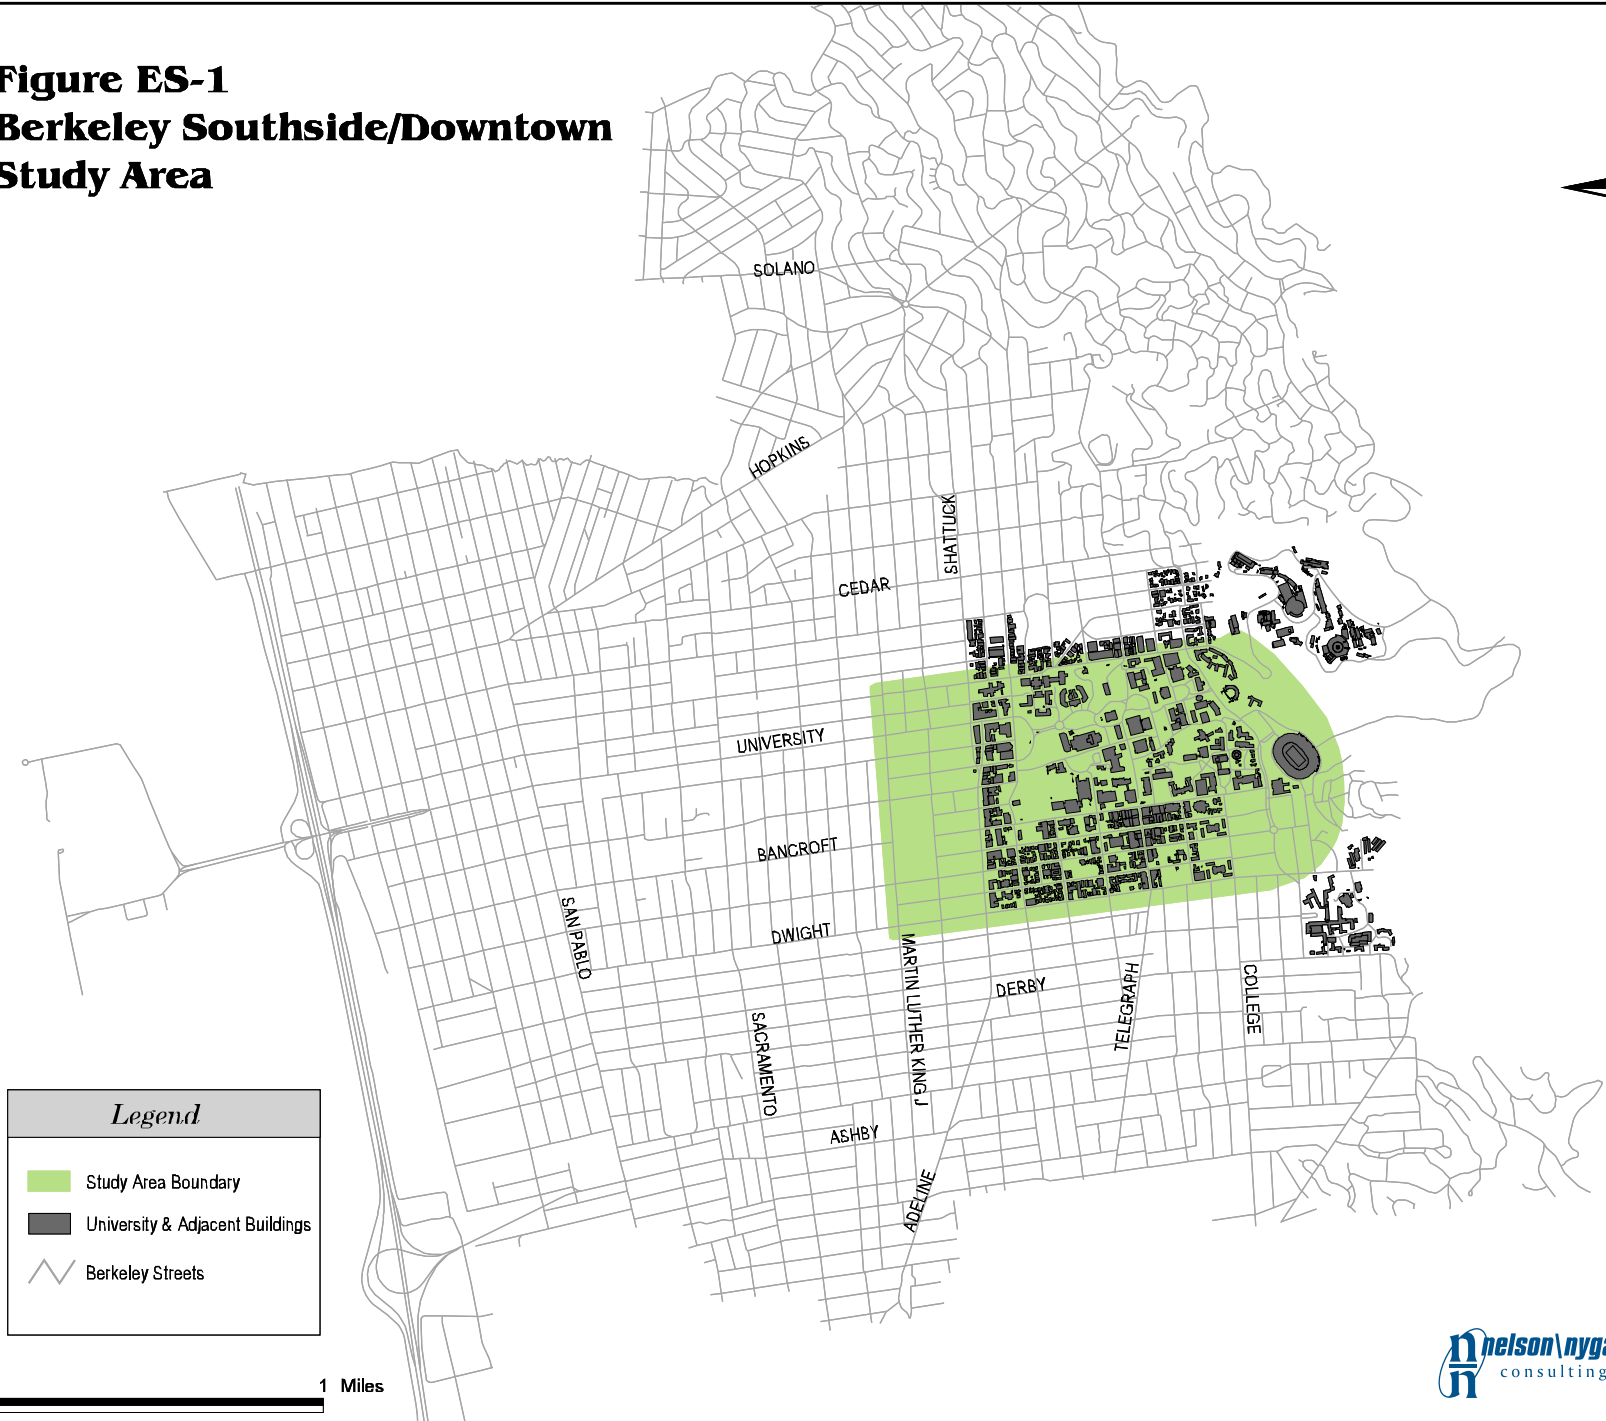

**Figure ES-1**  
**Berkeley Southside/Downtown**  
**Study Area**

*Legend*

-  Study Area Boundary
-  University & Adjacent Buildings
-  Berkeley Streets

0 1 Miles