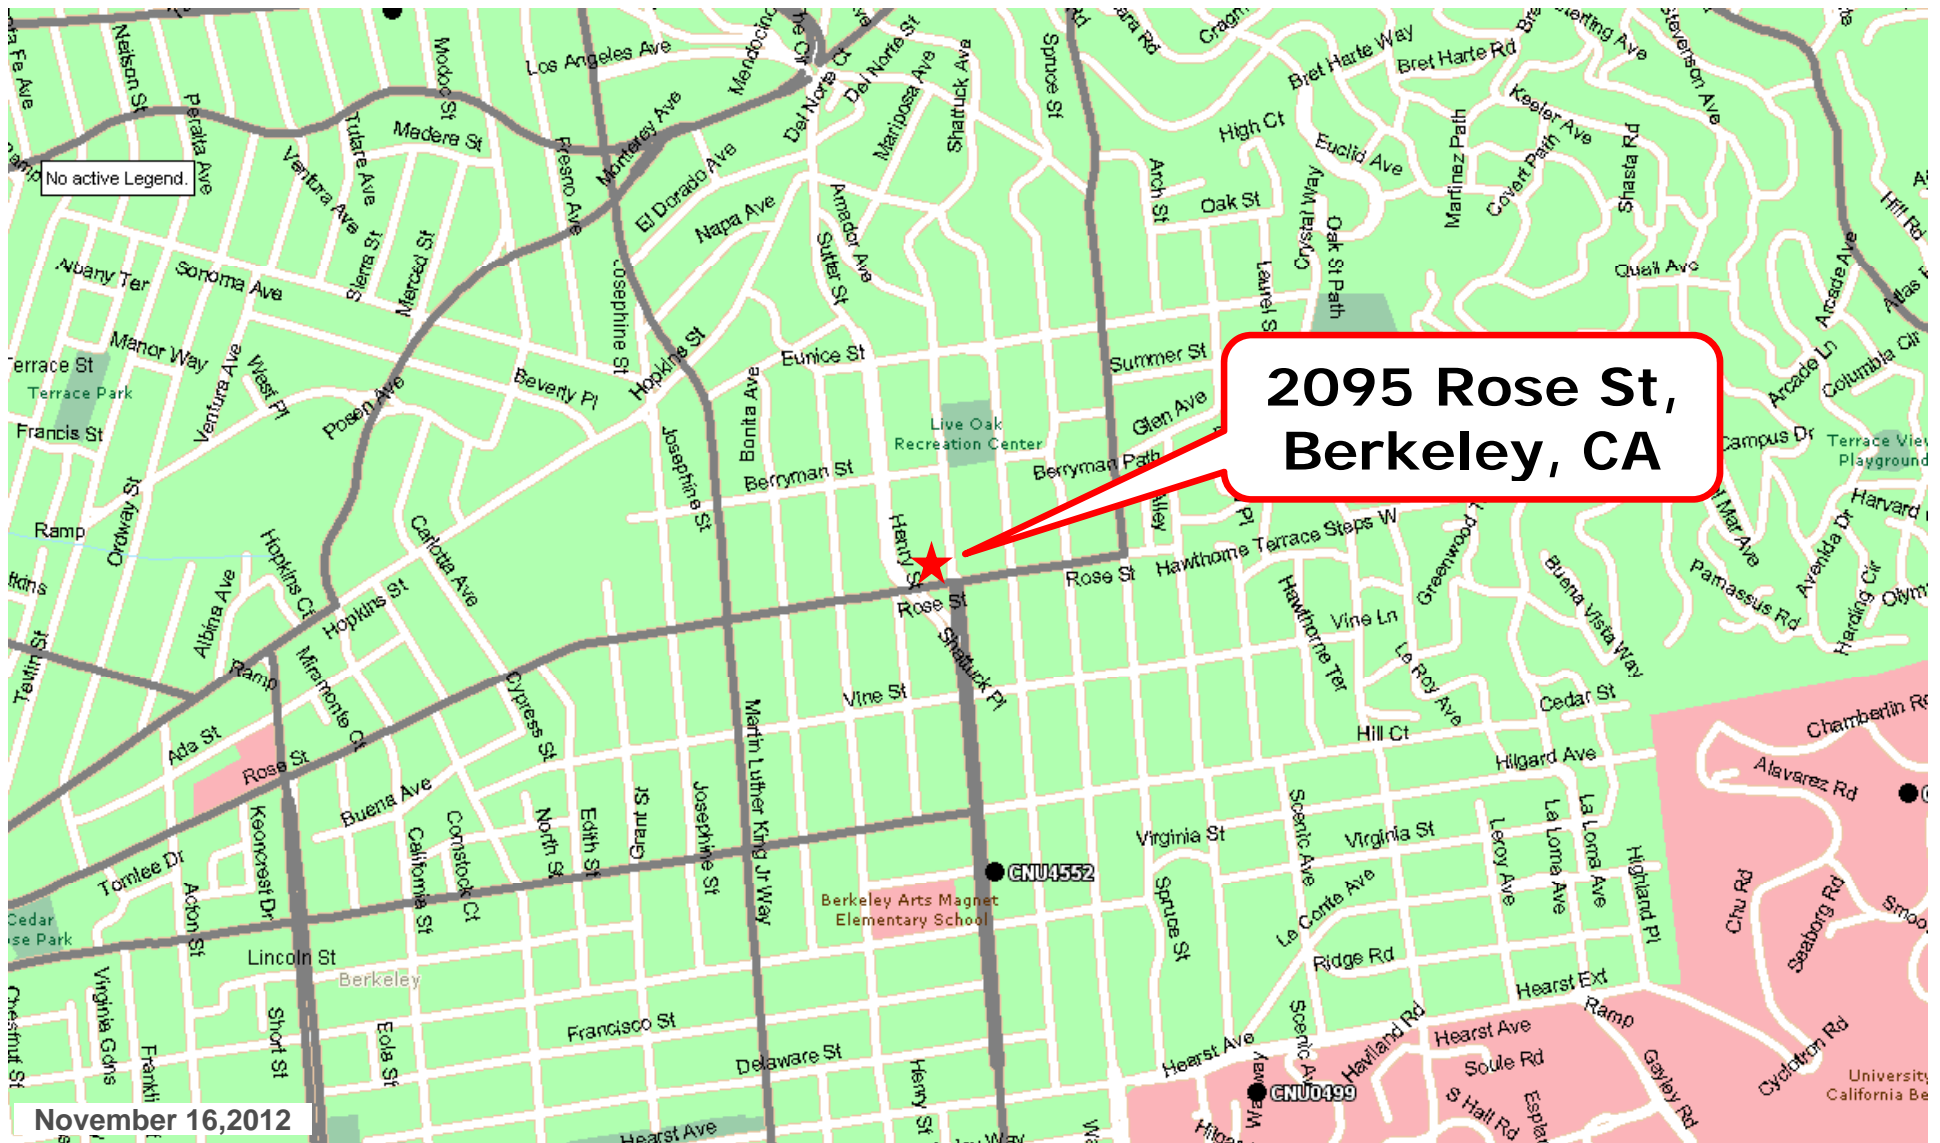

CNU4989 (Shattuck & Rose Street) Propagation Map

November 16th 2012

Proposed site location

Existing Coverage

Proposed Coverage