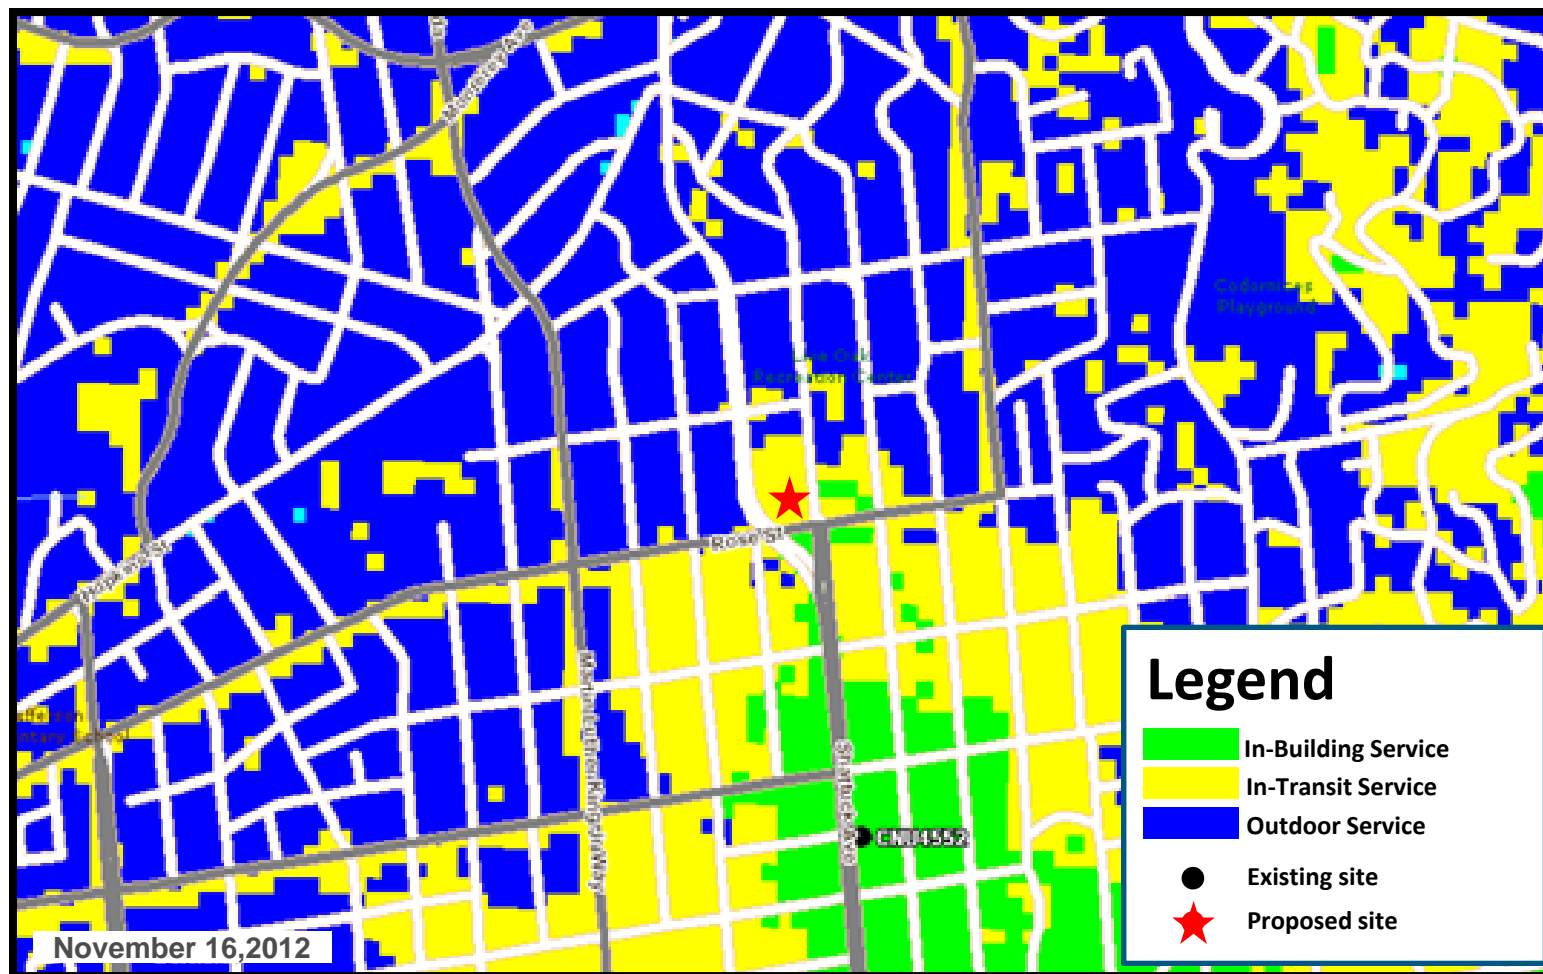

CNU4989 (Shattuck & Rose Street) Propagation Map

November 16th 2012

Proposed site location

Existing Coverage

Proposed Coverage