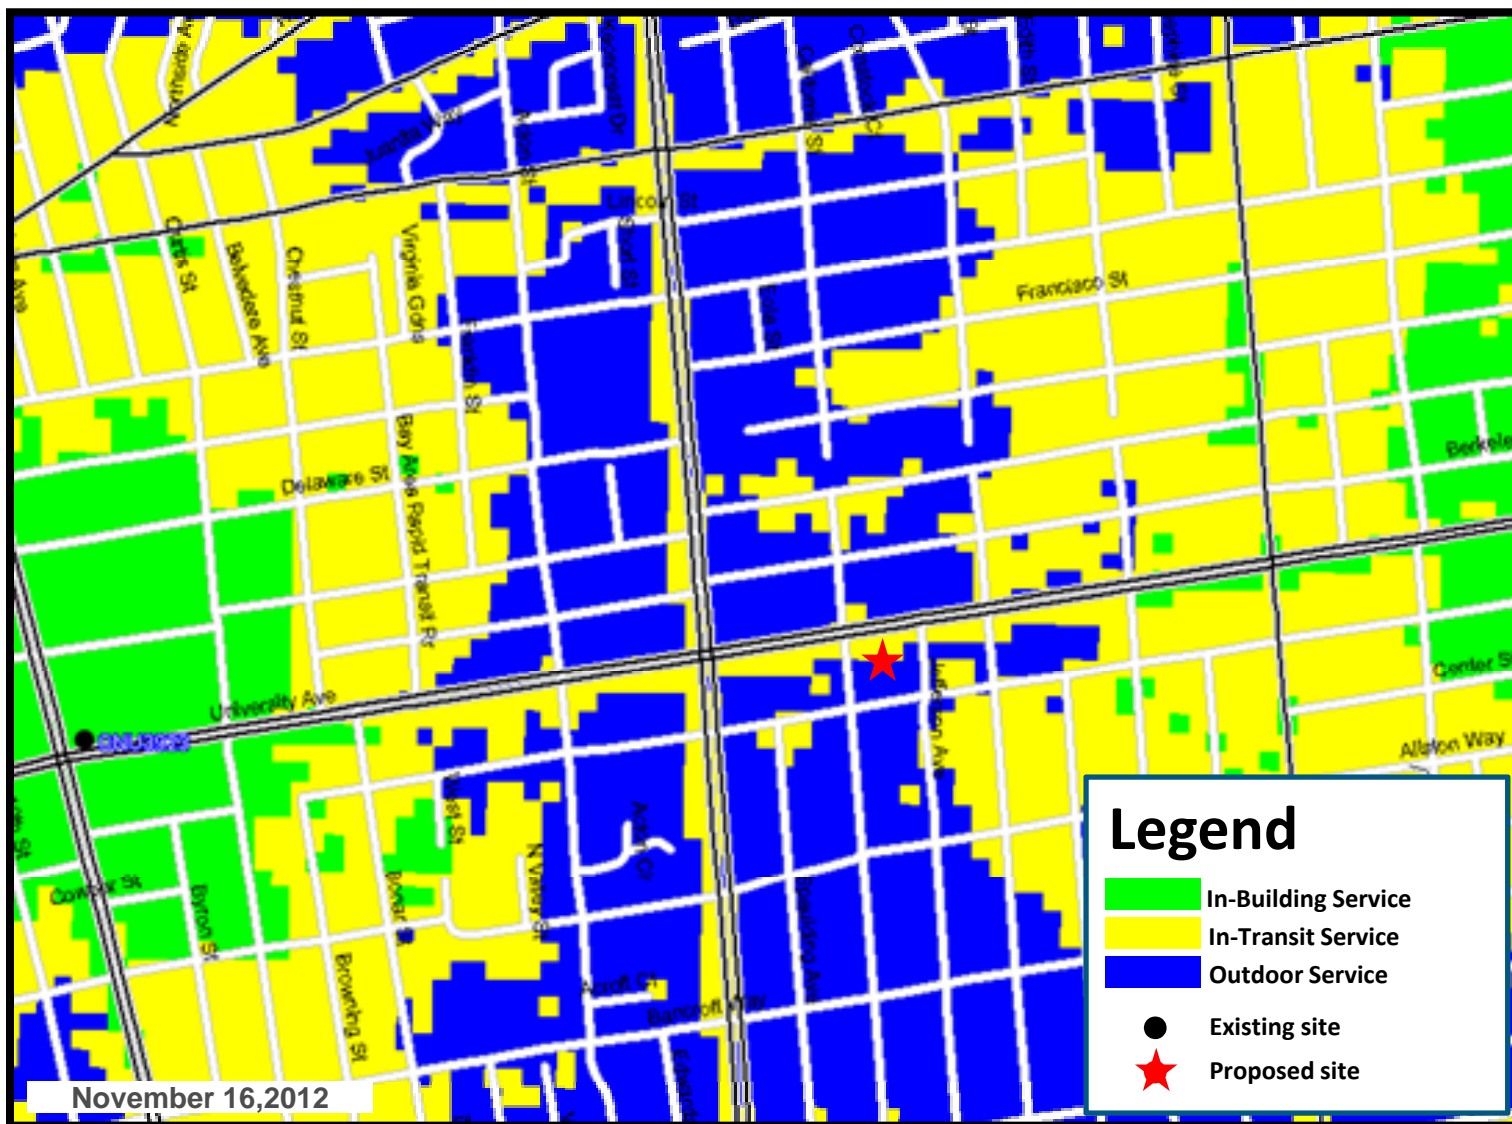

**CNU4988 (University Avenue & McGee
Avenue)
Propagation Map
November 16th 2012**

Proposed site location

Existing Coverage

Proposed Coverage