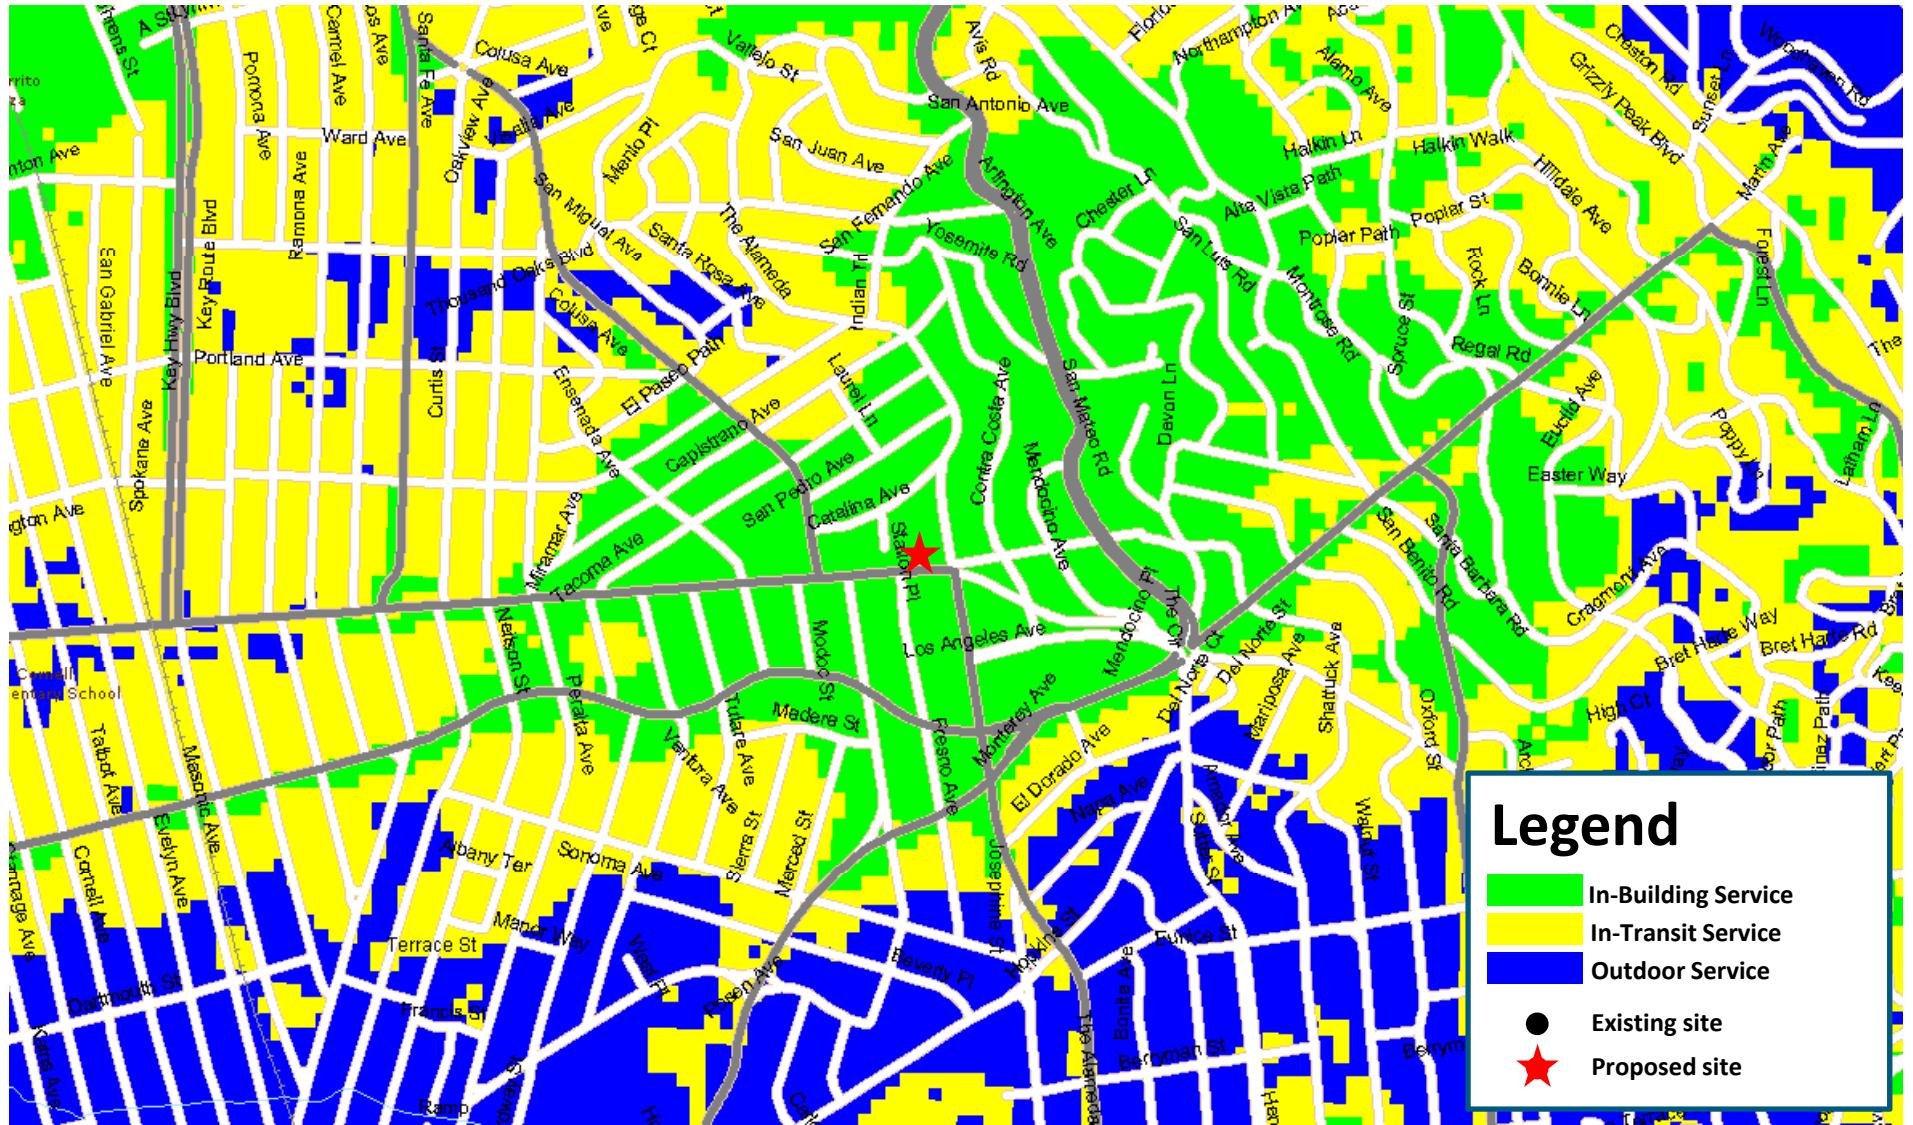

CNU4216 (Solano Avenue) Propagation Map

July 9th 2012

Proposed site location

July 9, 2012

Existing In-Building Coverage

July 9, 2012

Proposed In-Building Coverage

July 9, 2012

Existing In-Vehicle Coverage

July 9, 2012

Proposed In-Vehicle Coverage

July 9, 2012

Network Incidents

July 9, 2012

RSSI Plots

July 9, 2012