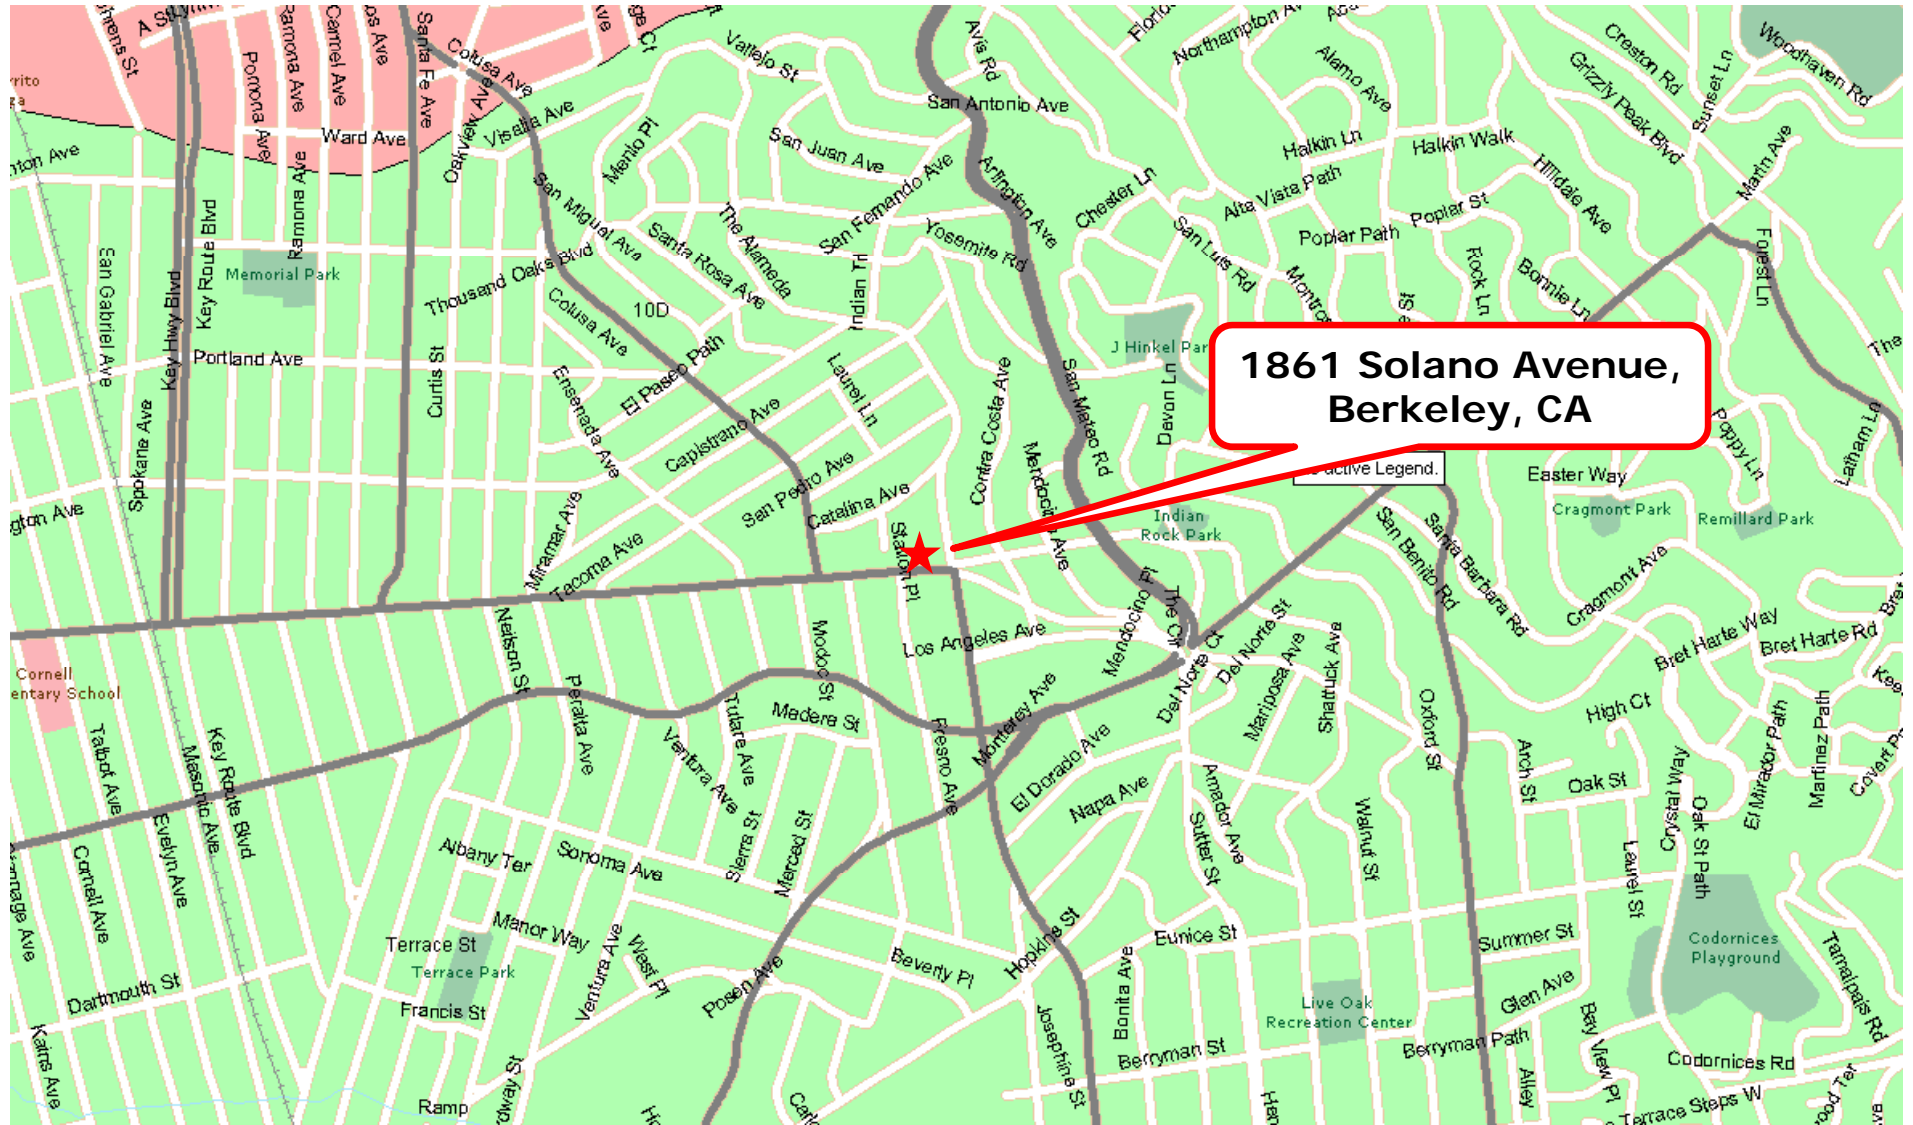

CNU4216 (Solano Avenue) Propagation Map

July 9th 2012

Proposed site location

July 9, 2012

Existing In-Building Coverage

July 9, 2012

Proposed In-Building Coverage

July 9, 2012