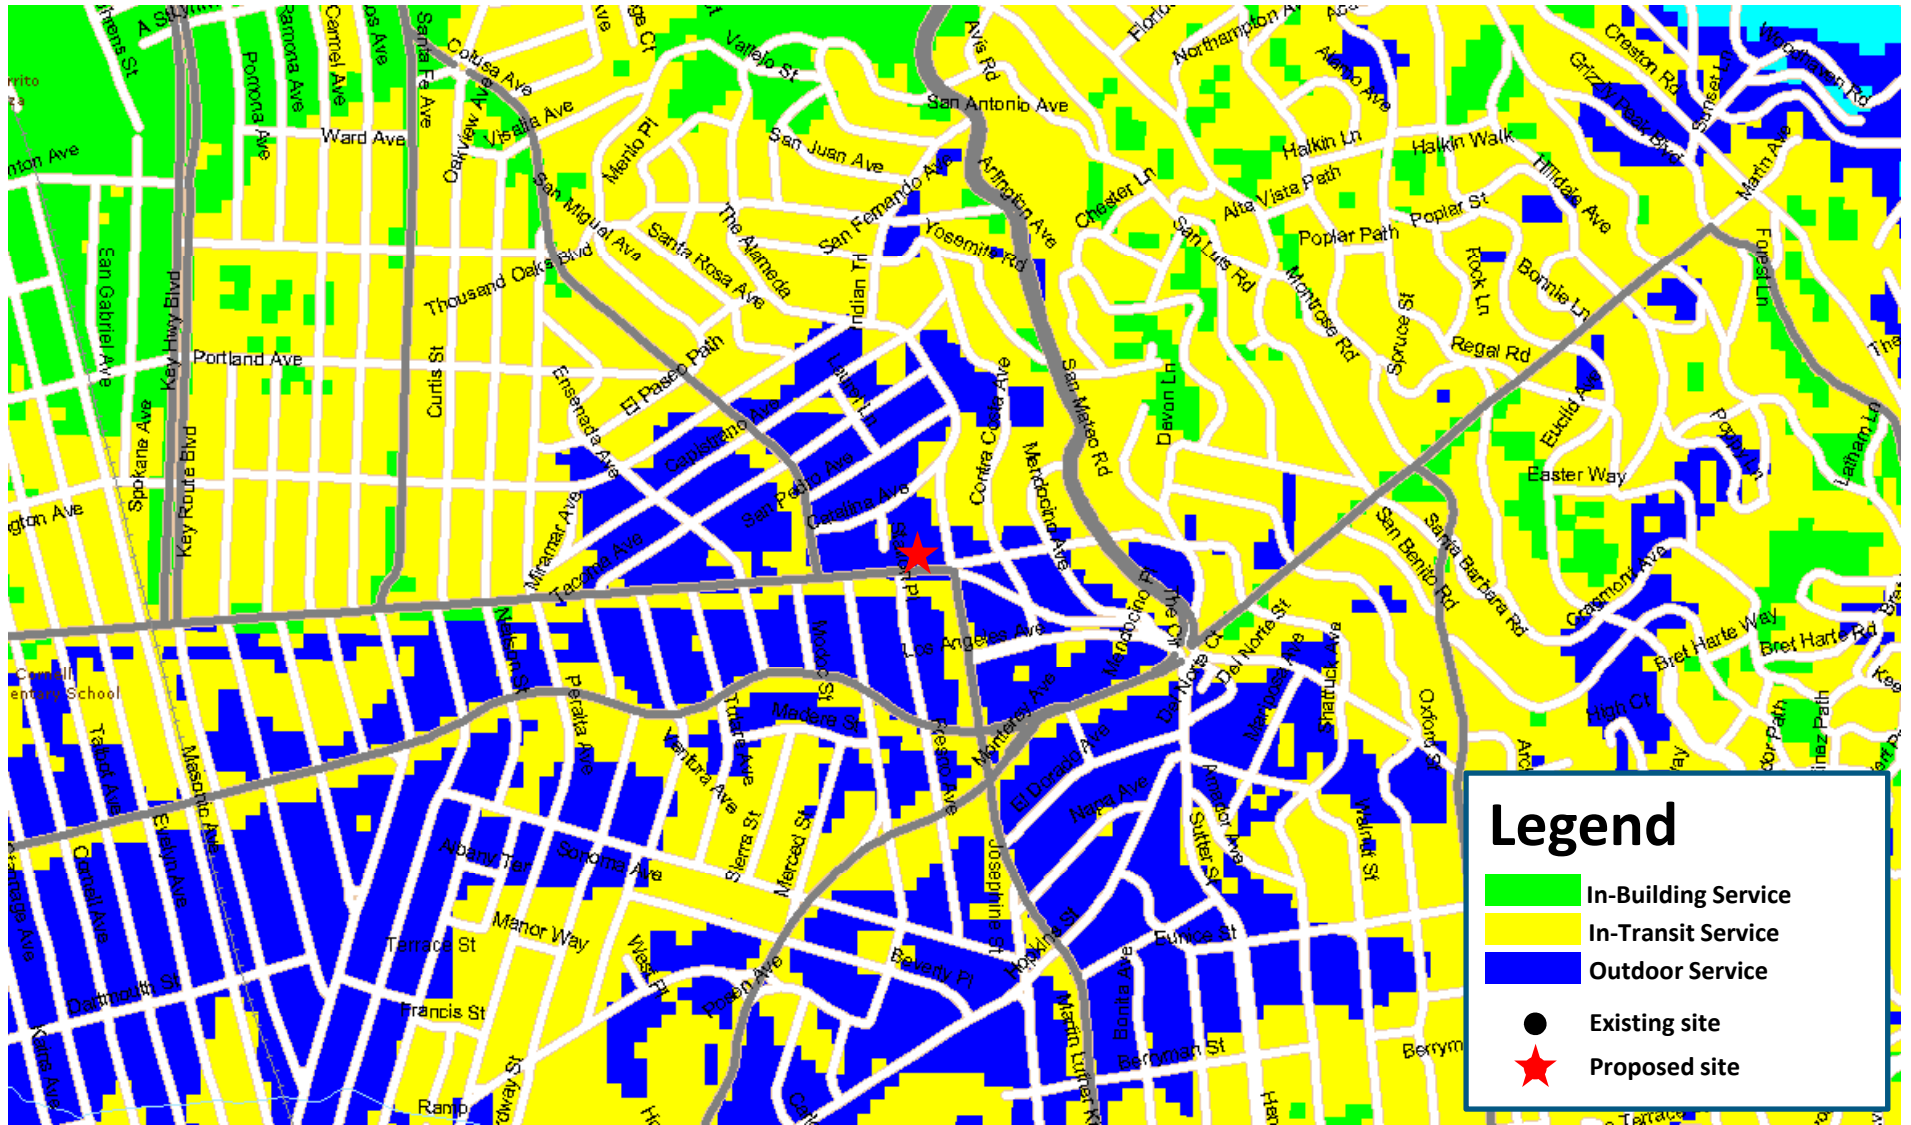

CNU4216 (Solano Avenue) Propagation Map

July 9th 2012

Proposed site location

July 9, 2012

Existing In-Building Coverage

July 9, 2012

Proposed In-Building Coverage

July 9, 2012

Existing In-Vehicle Coverage

July 9, 2012

Proposed In-Vehicle Coverage

July 9, 2012

Network Incidents

July 9, 2012

RSSI Plots

July 9, 2012