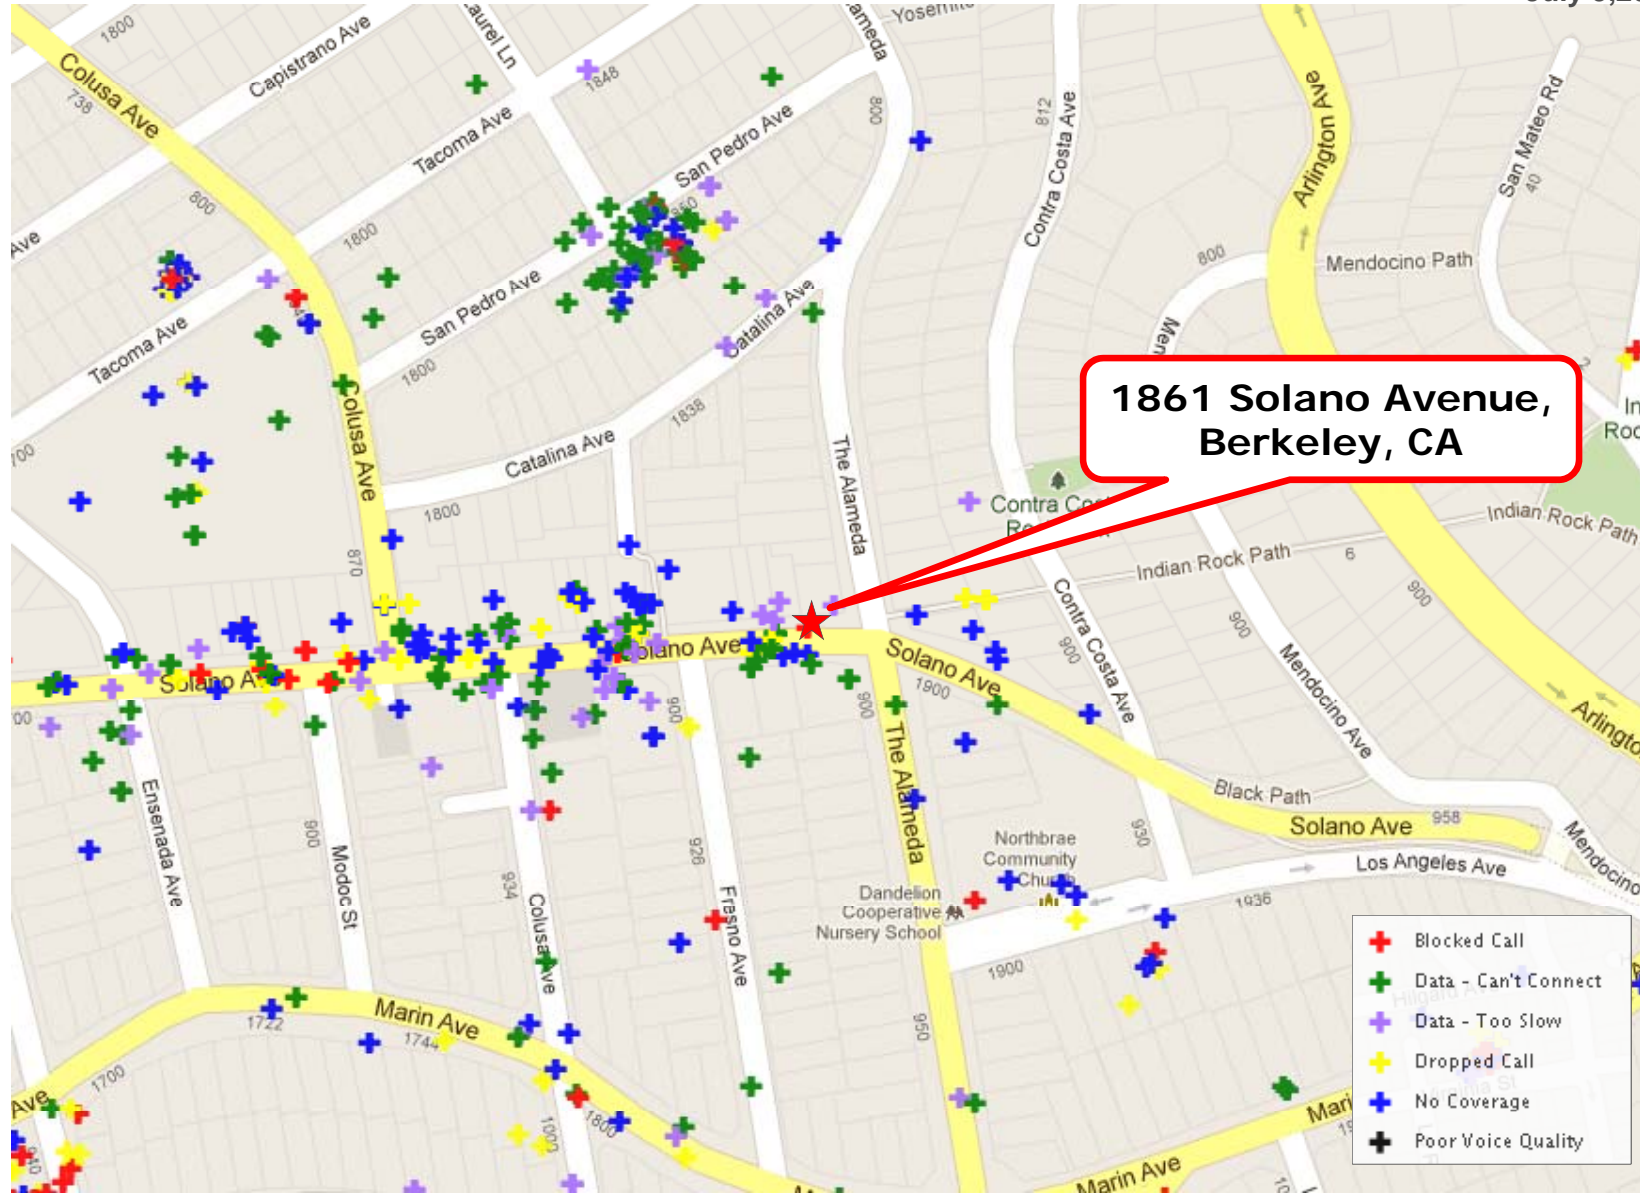

Network Incidents

July 9, 2012