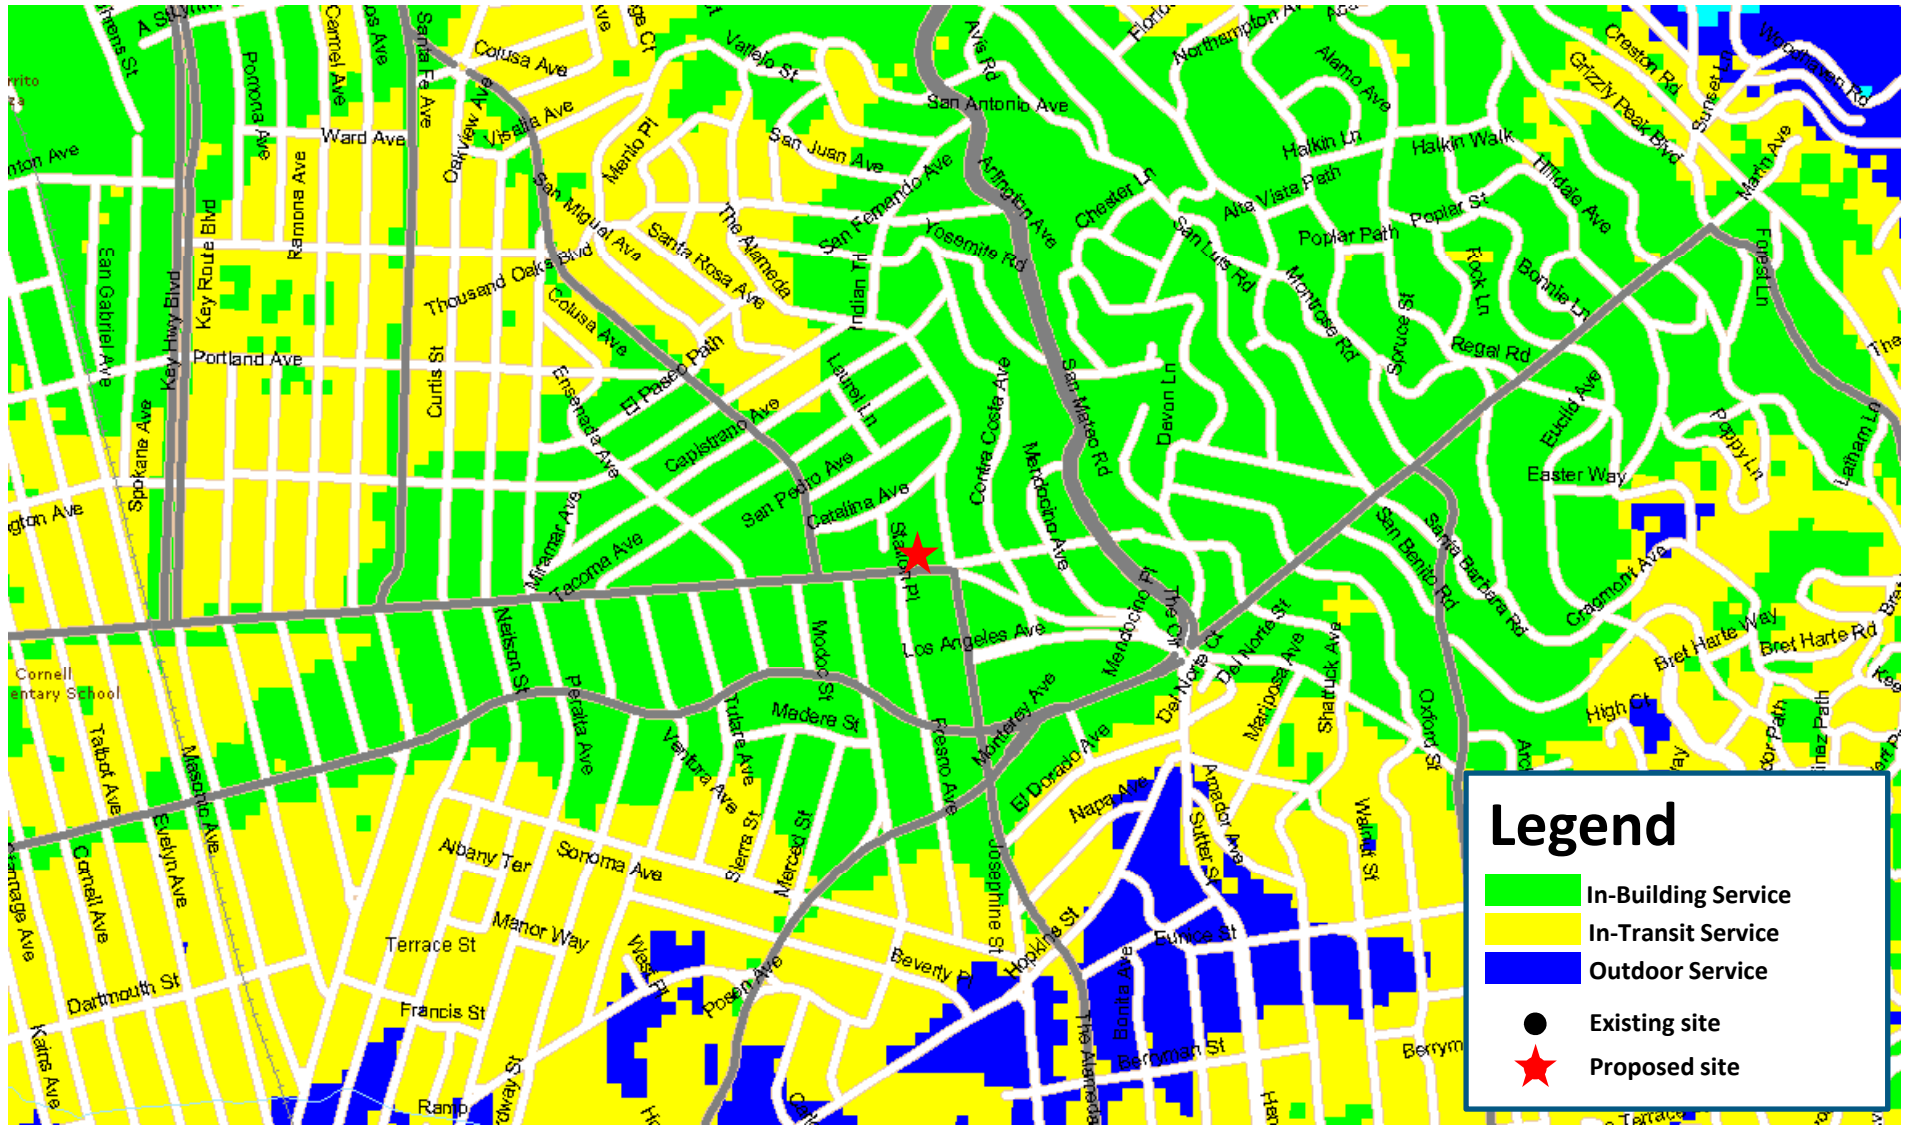

CNU4216 (Solano Avenue) Propagation Map

July 9th 2012

Proposed site location

July 9, 2012

Existing In-Building Coverage

July 9, 2012

Proposed In-Building Coverage

July 9, 2012

Existing In-Vehicle Coverage

July 9, 2012

Proposed In-Vehicle Coverage

July 9, 2012

Network Incidents

July 9, 2012

RSSI Plots

July 9, 2012