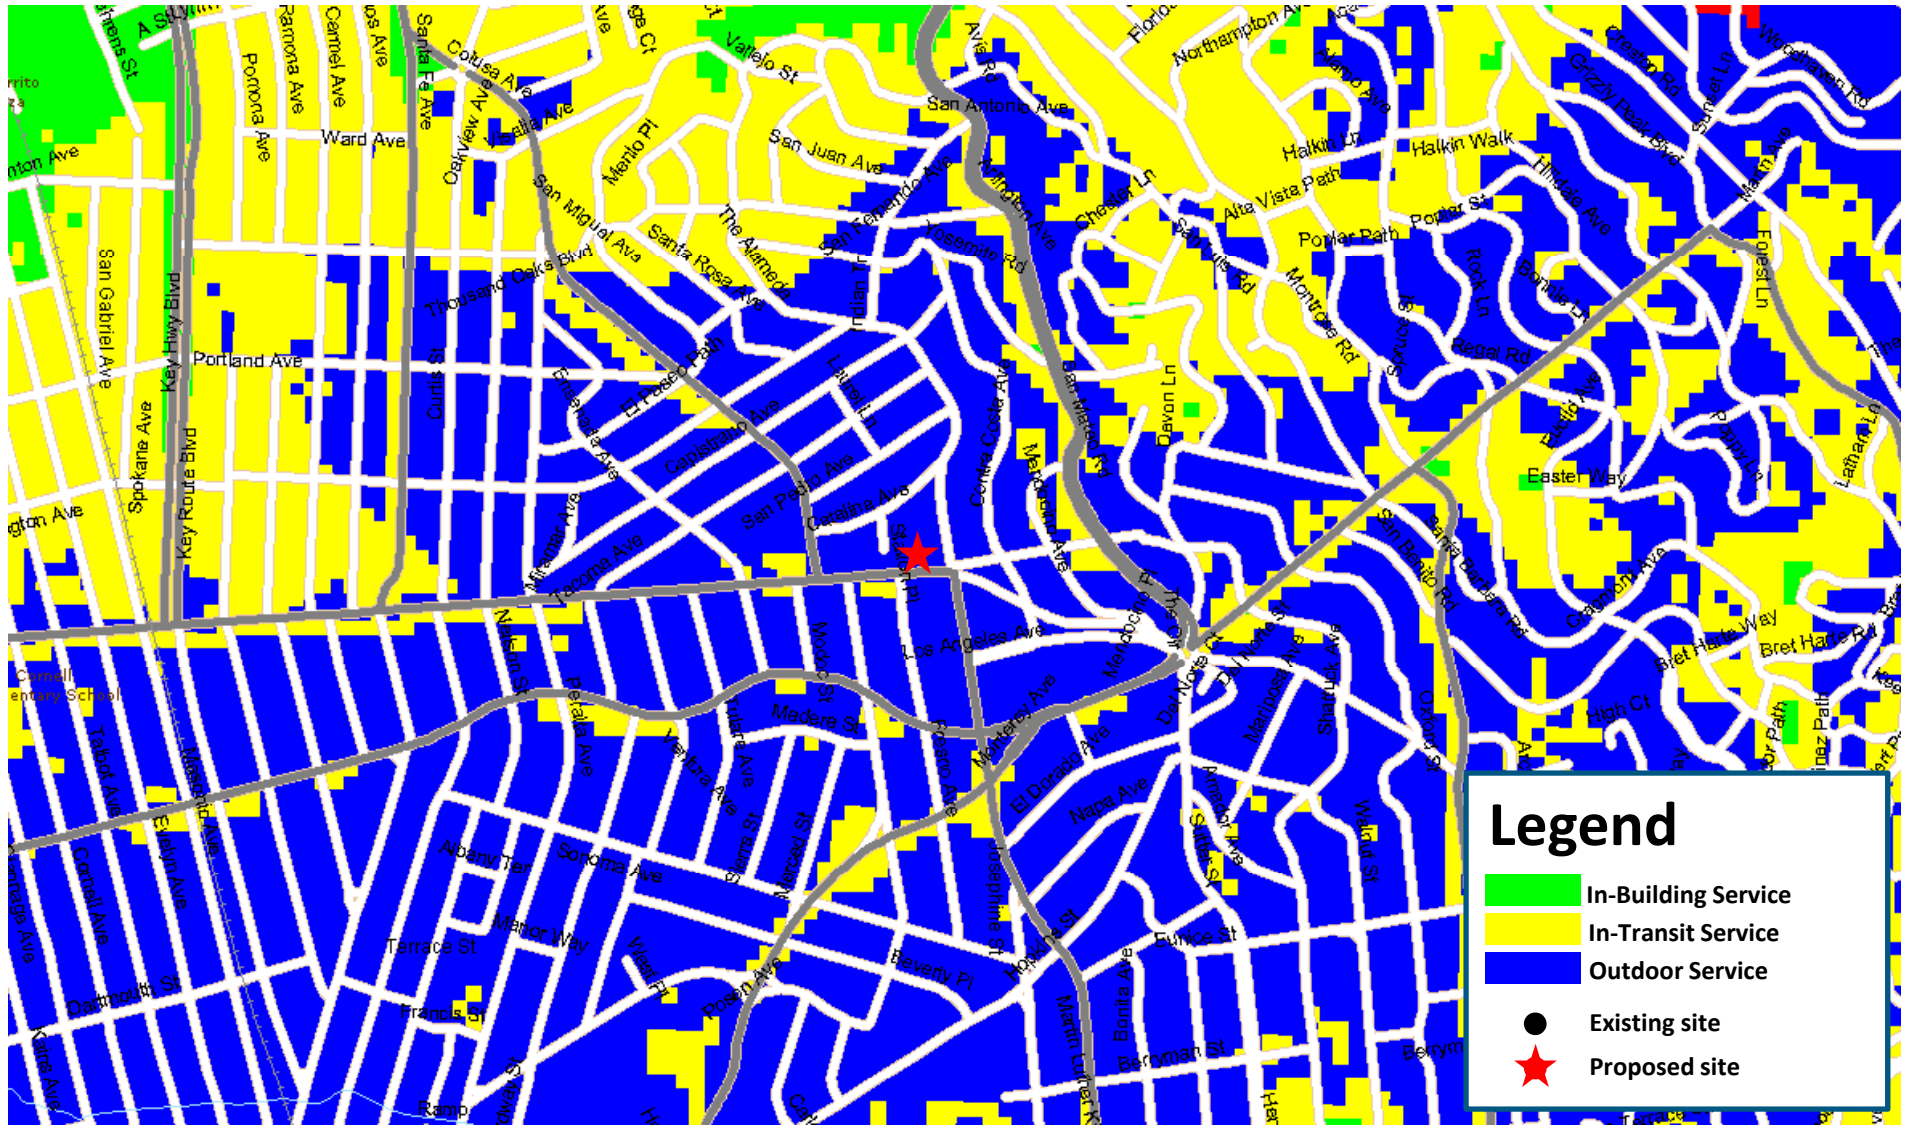

CNU4216 (Solano Avenue) Propagation Map

July 9th 2012

Proposed site location

July 9, 2012

Existing In-Building Coverage

July 9, 2012

Proposed In-Building Coverage

July 9, 2012

Existing In-Vehicle Coverage

July 9, 2012

Proposed In-Vehicle Coverage

July 9, 2012

Network Incidents

July 9, 2012

RSSI Plots

July 9, 2012