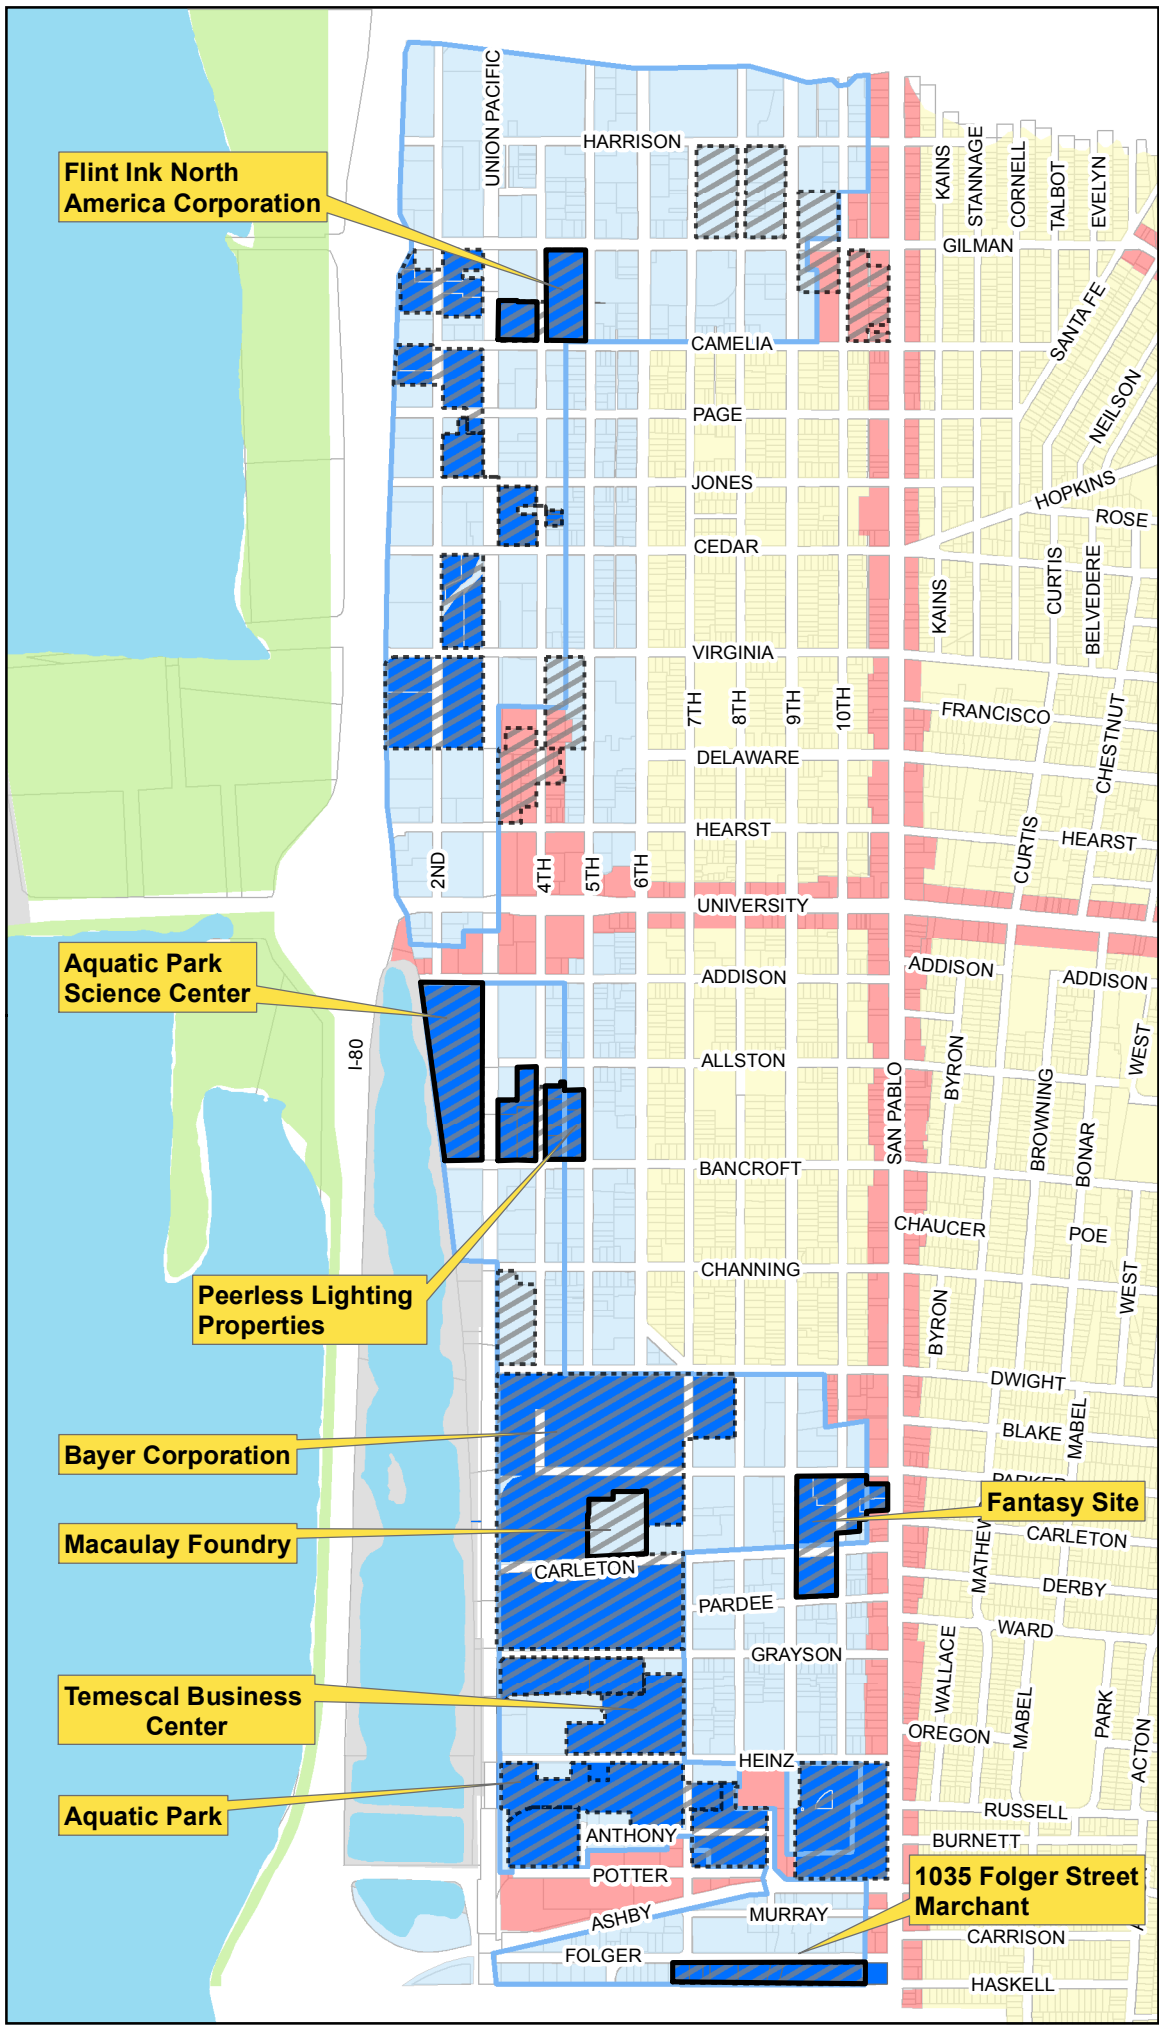

WEST BERKELEY

- Area > 4 Acres
- M Districts
- C Districts
- R districts
- Boundary of parcels under single ownership
- M, MM, MULI Districts
- Opportunity Sites

Flint Ink North America Corporation

Aquatic Park Science Center

Peerless Lighting Properties

Bayer Corporation

Macaulay Foundry

Temescal Business Center

Aquatic Park

Fantasy Site

1035 Folger Street Marchant

0 362.5 725 1,450 Feet