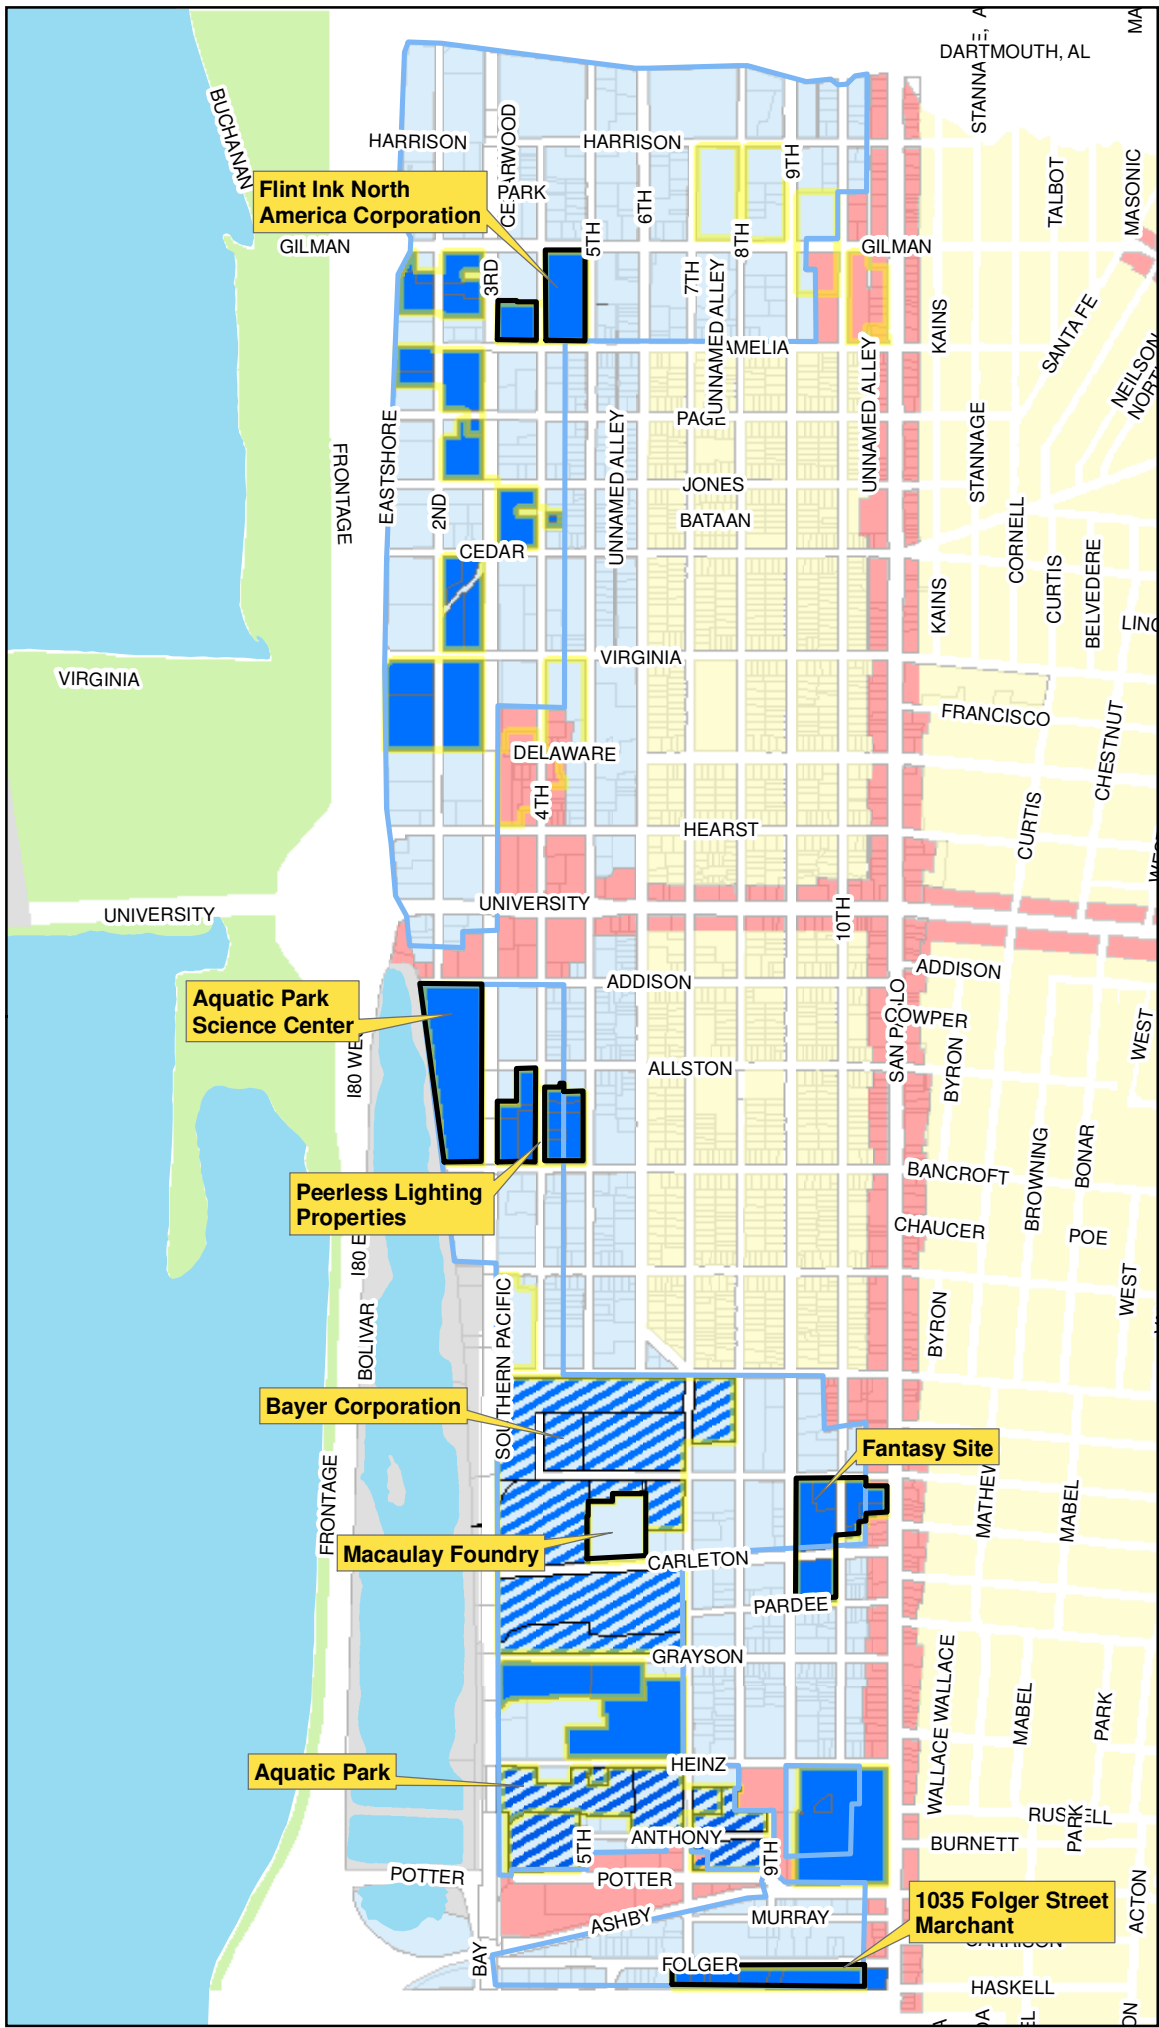

WEST BERKELEY

- Area > 4 Acres
- M Districts
- C Districts
- R districts
- Bayer Corporation / Aquatic Park
- Boundary of parcels under single ownership
- M, MM, MULI Districts
- Opportunity Sites