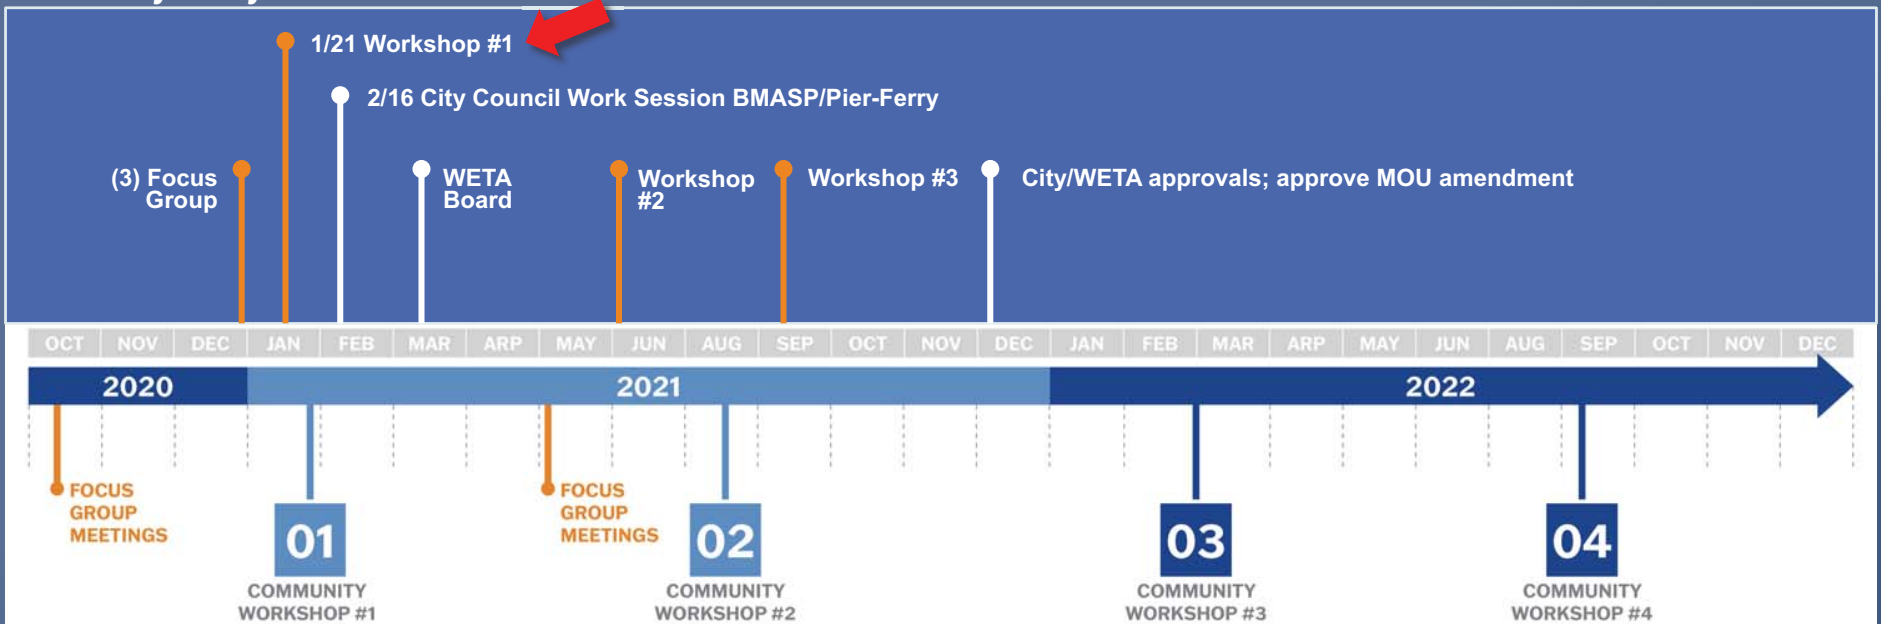

Pier/Ferry Study & BMASP Timelines

Pier-Ferry Study

Berkeley Marina Area Specific Plan