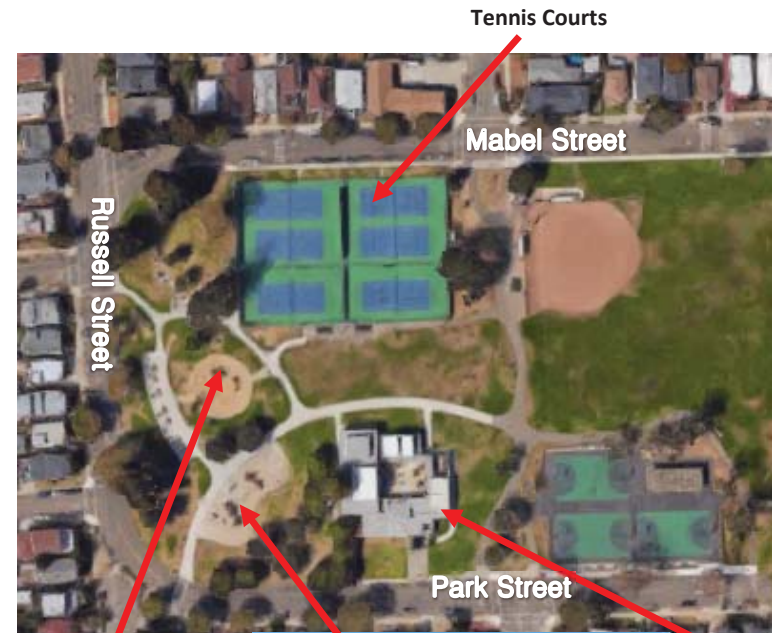

YOUR T1 BOND DOLLARS AT WORK

SAN PABLO PARK

PLAYGROUND & TENNIS COURT RENOVATIONS COMMUNITY MEETING

Come see the preferred design for the Playground and Tennis Court Renovations!

Please join us for our next community meeting regarding the San Pablo Park Playground and Tennis Court Renovation Project. The City will present the preferred design and more information on the next steps, timeline, and what to expect during construction! This project includes renovation of the tennis courts, upgrades and ADA improvements to the ages 2-5 and ages 5-12 play areas.

Location: Frances Albrier Community Center
Multi-Purpose Room
2800 Park Street, Berkeley, CA

Date: Saturday, July 13, 2019

Time: 10:00am—12:00pm

Ages 2- 5 Playground

Ages 5-12 Playground

Frances Albrier
Community Center