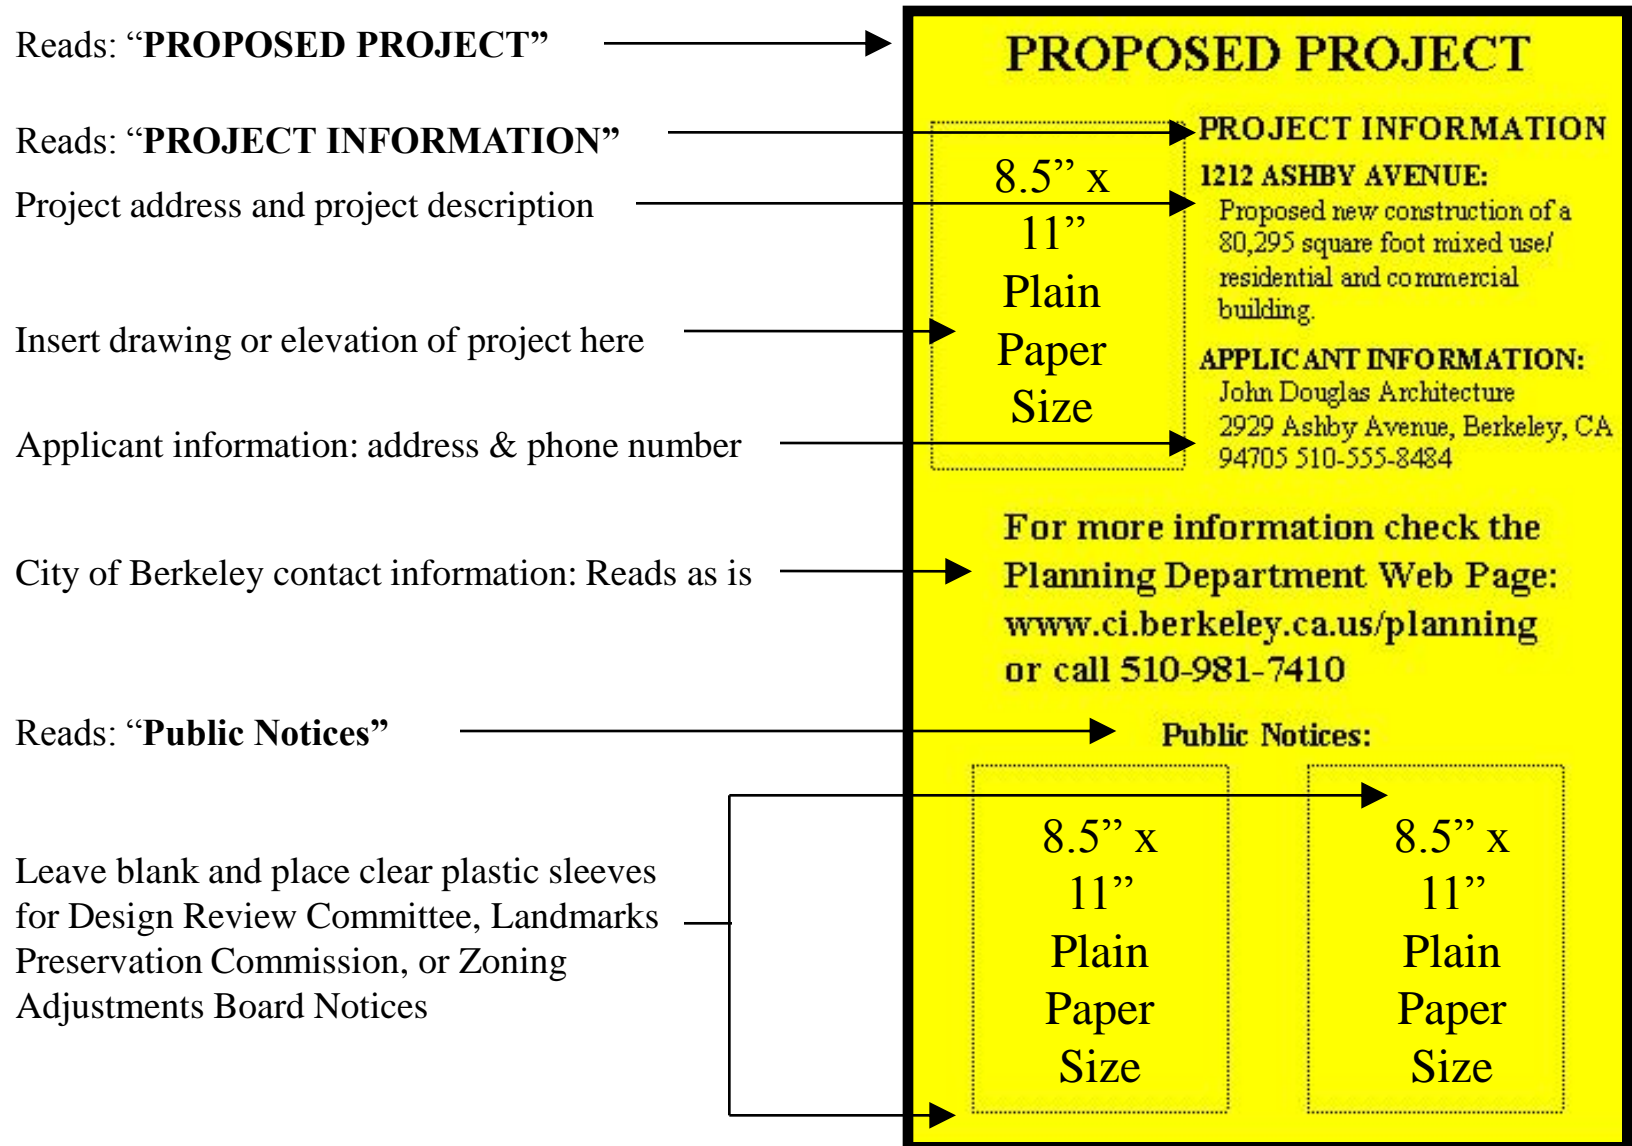

Sign Format for Proposed Development Projects (3 ft. x 2 ft. format)

I.E. Pre-App Sign-small (10-23-2013)