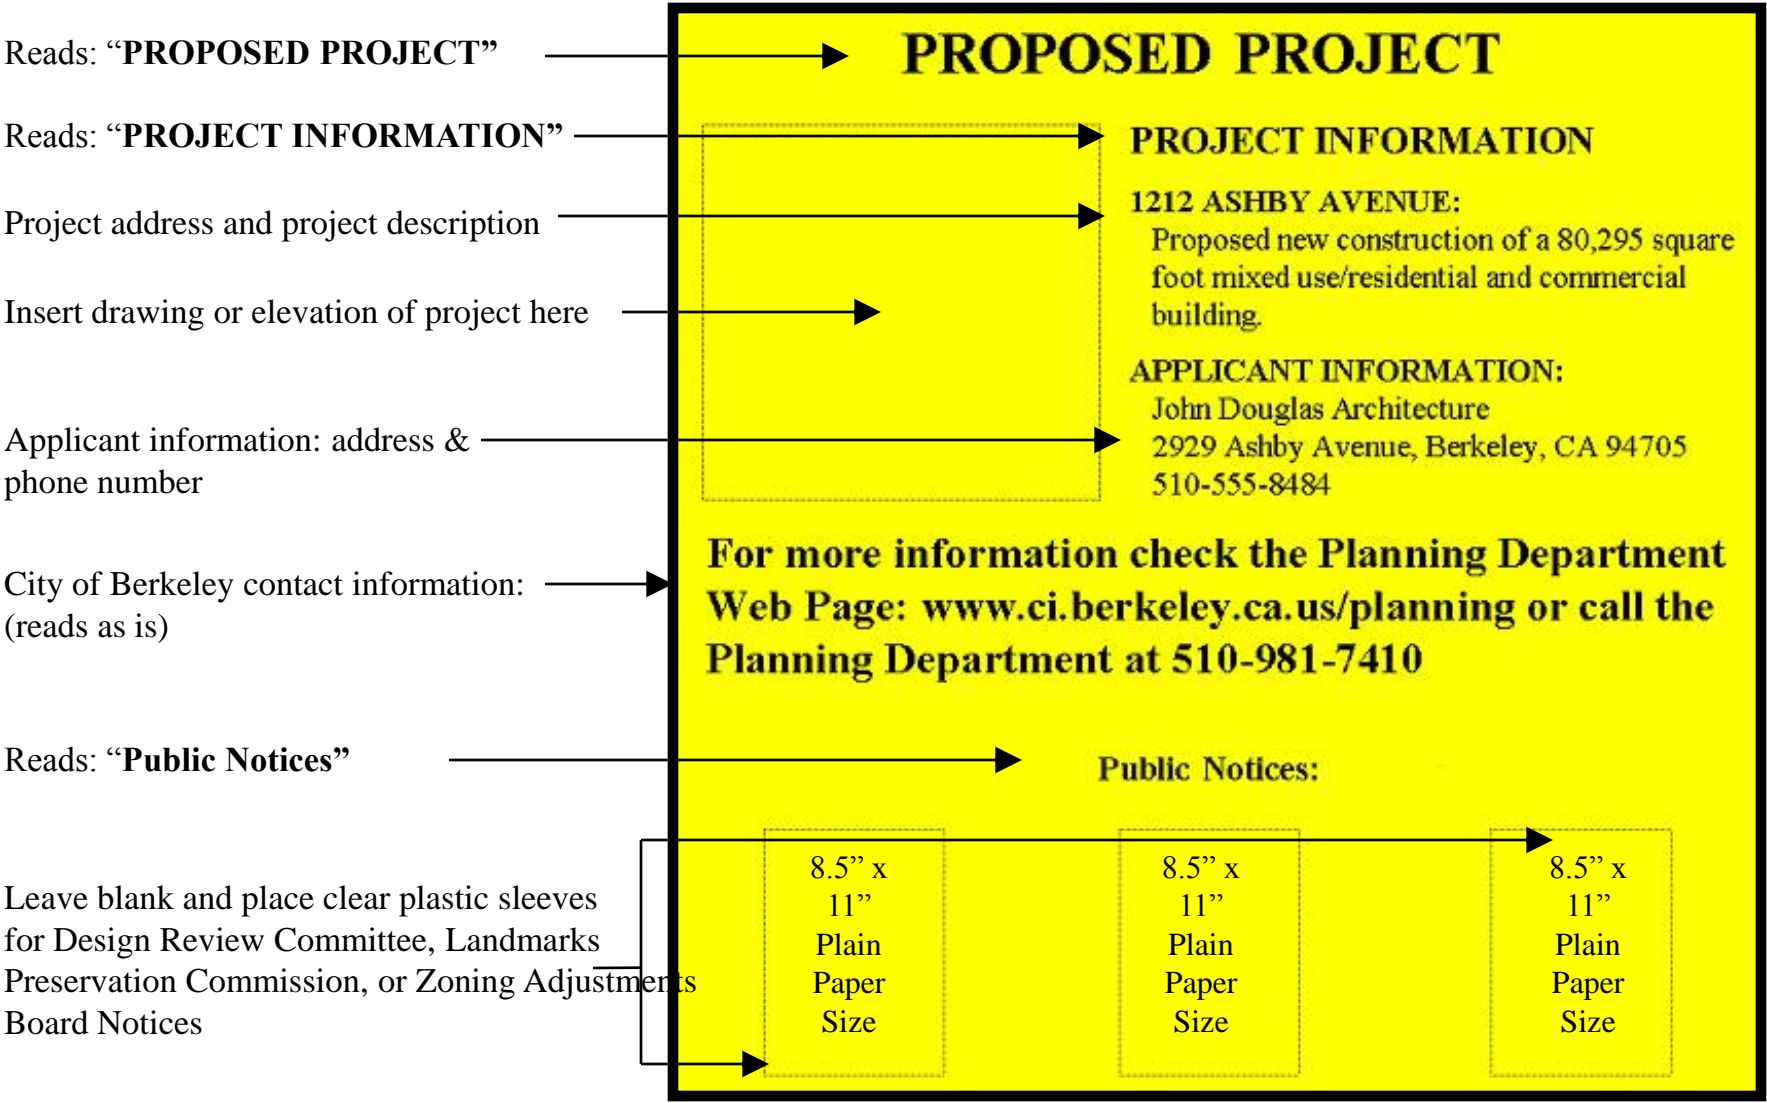

Sign Format for Proposed Large Scale Development Projects

(4 ft. x 4 ft. format)

I.E. Pre app Sign-Large (10-23-2013)

I.E. Pre-App Sign-Large