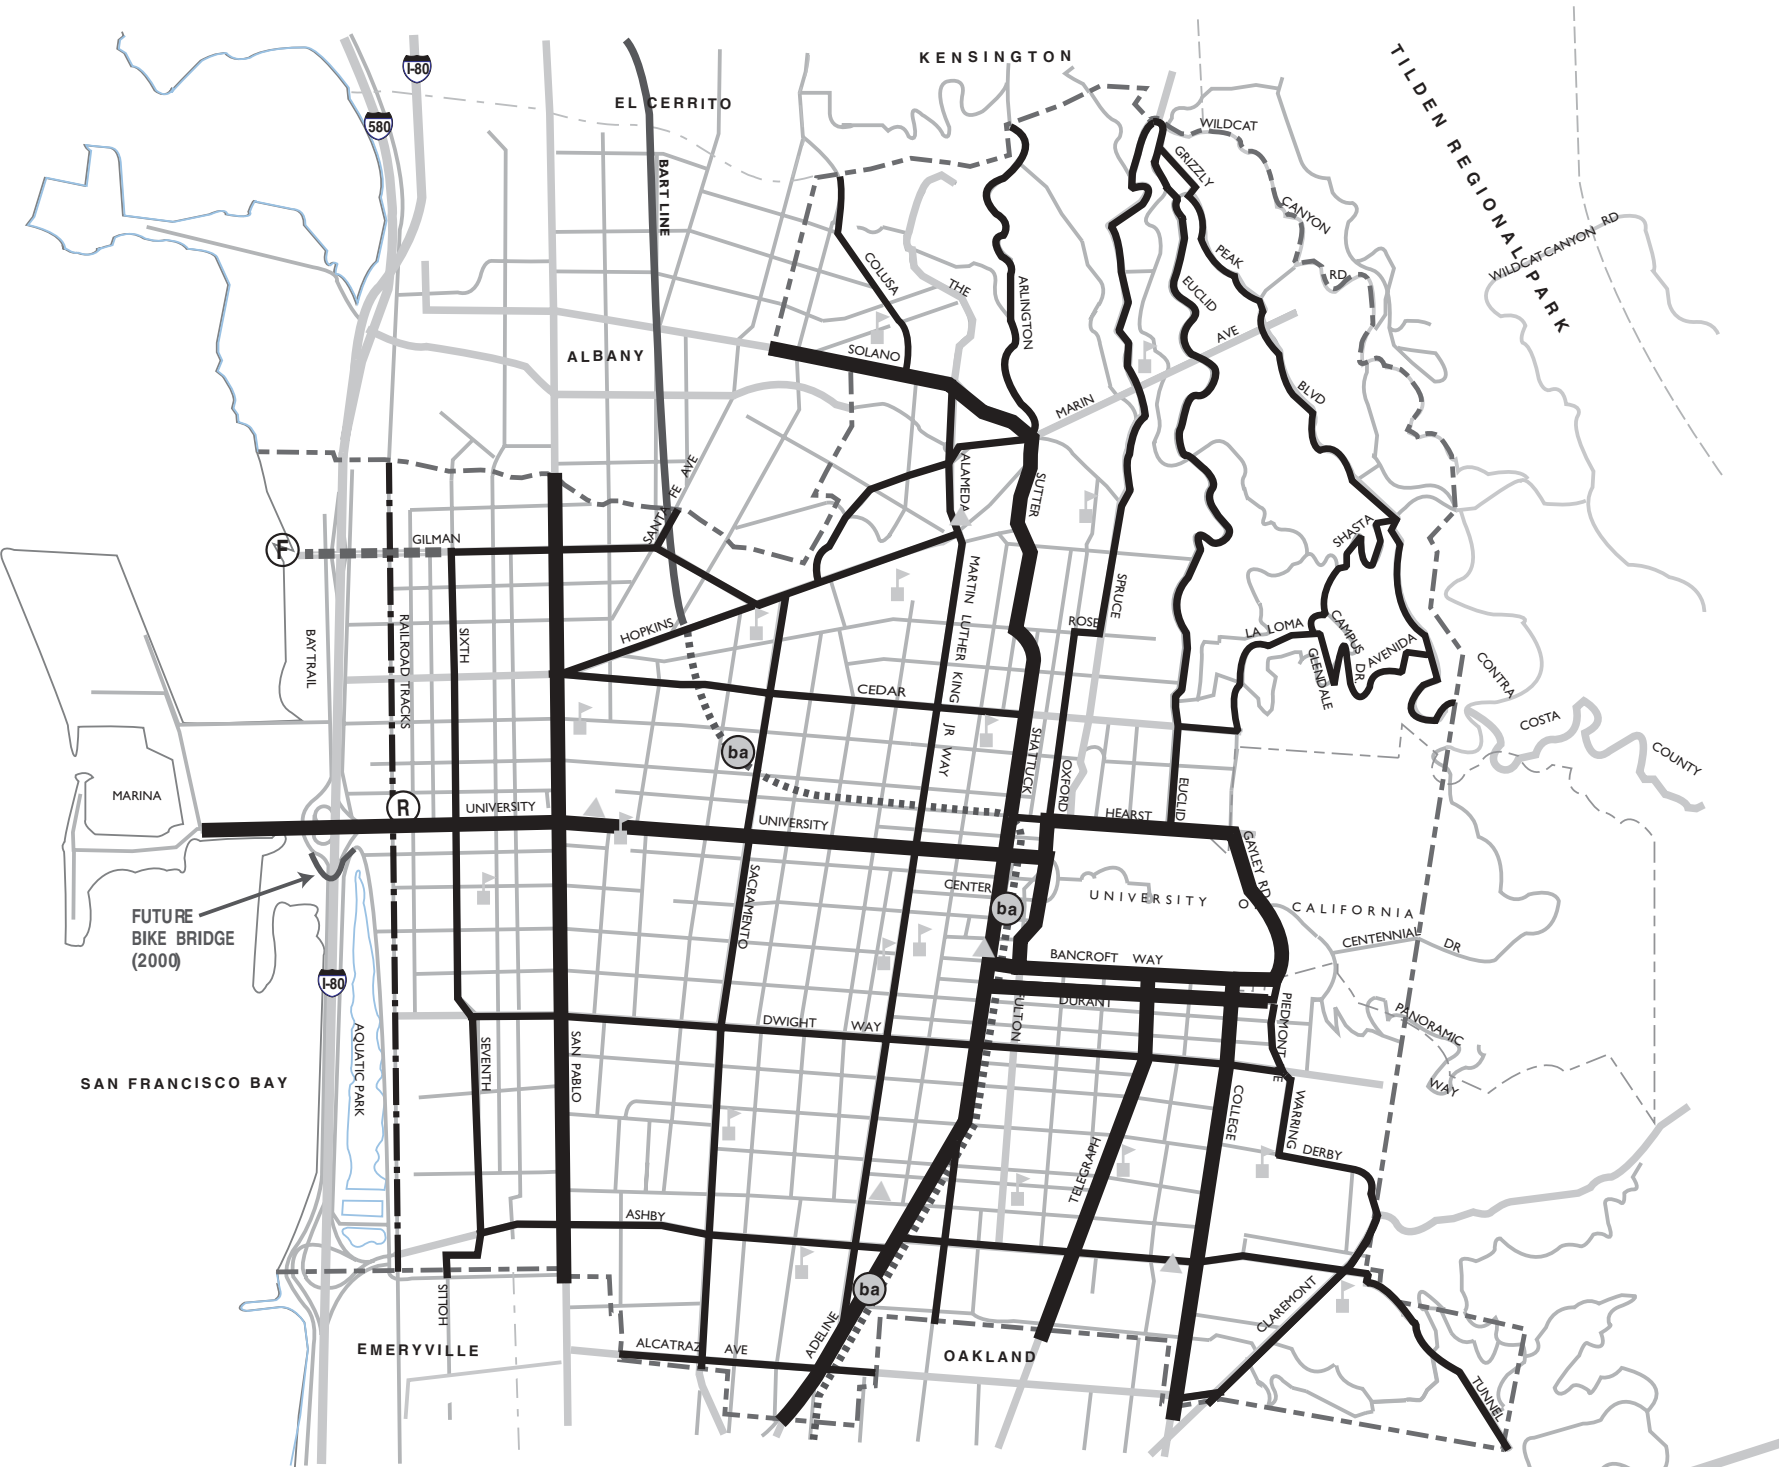

TRANSIT NETWORK

Legend:

- | | | | | | |
|--|-----------------|--|------------------------|--|---------------|
| | Primary Route | | Planned Ferry Terminal | | Library |
| | Secondary Route | | BART Station | | Public School |
| | Planned Route | | Rail Station | | |
| | Regional Rail | | | | |