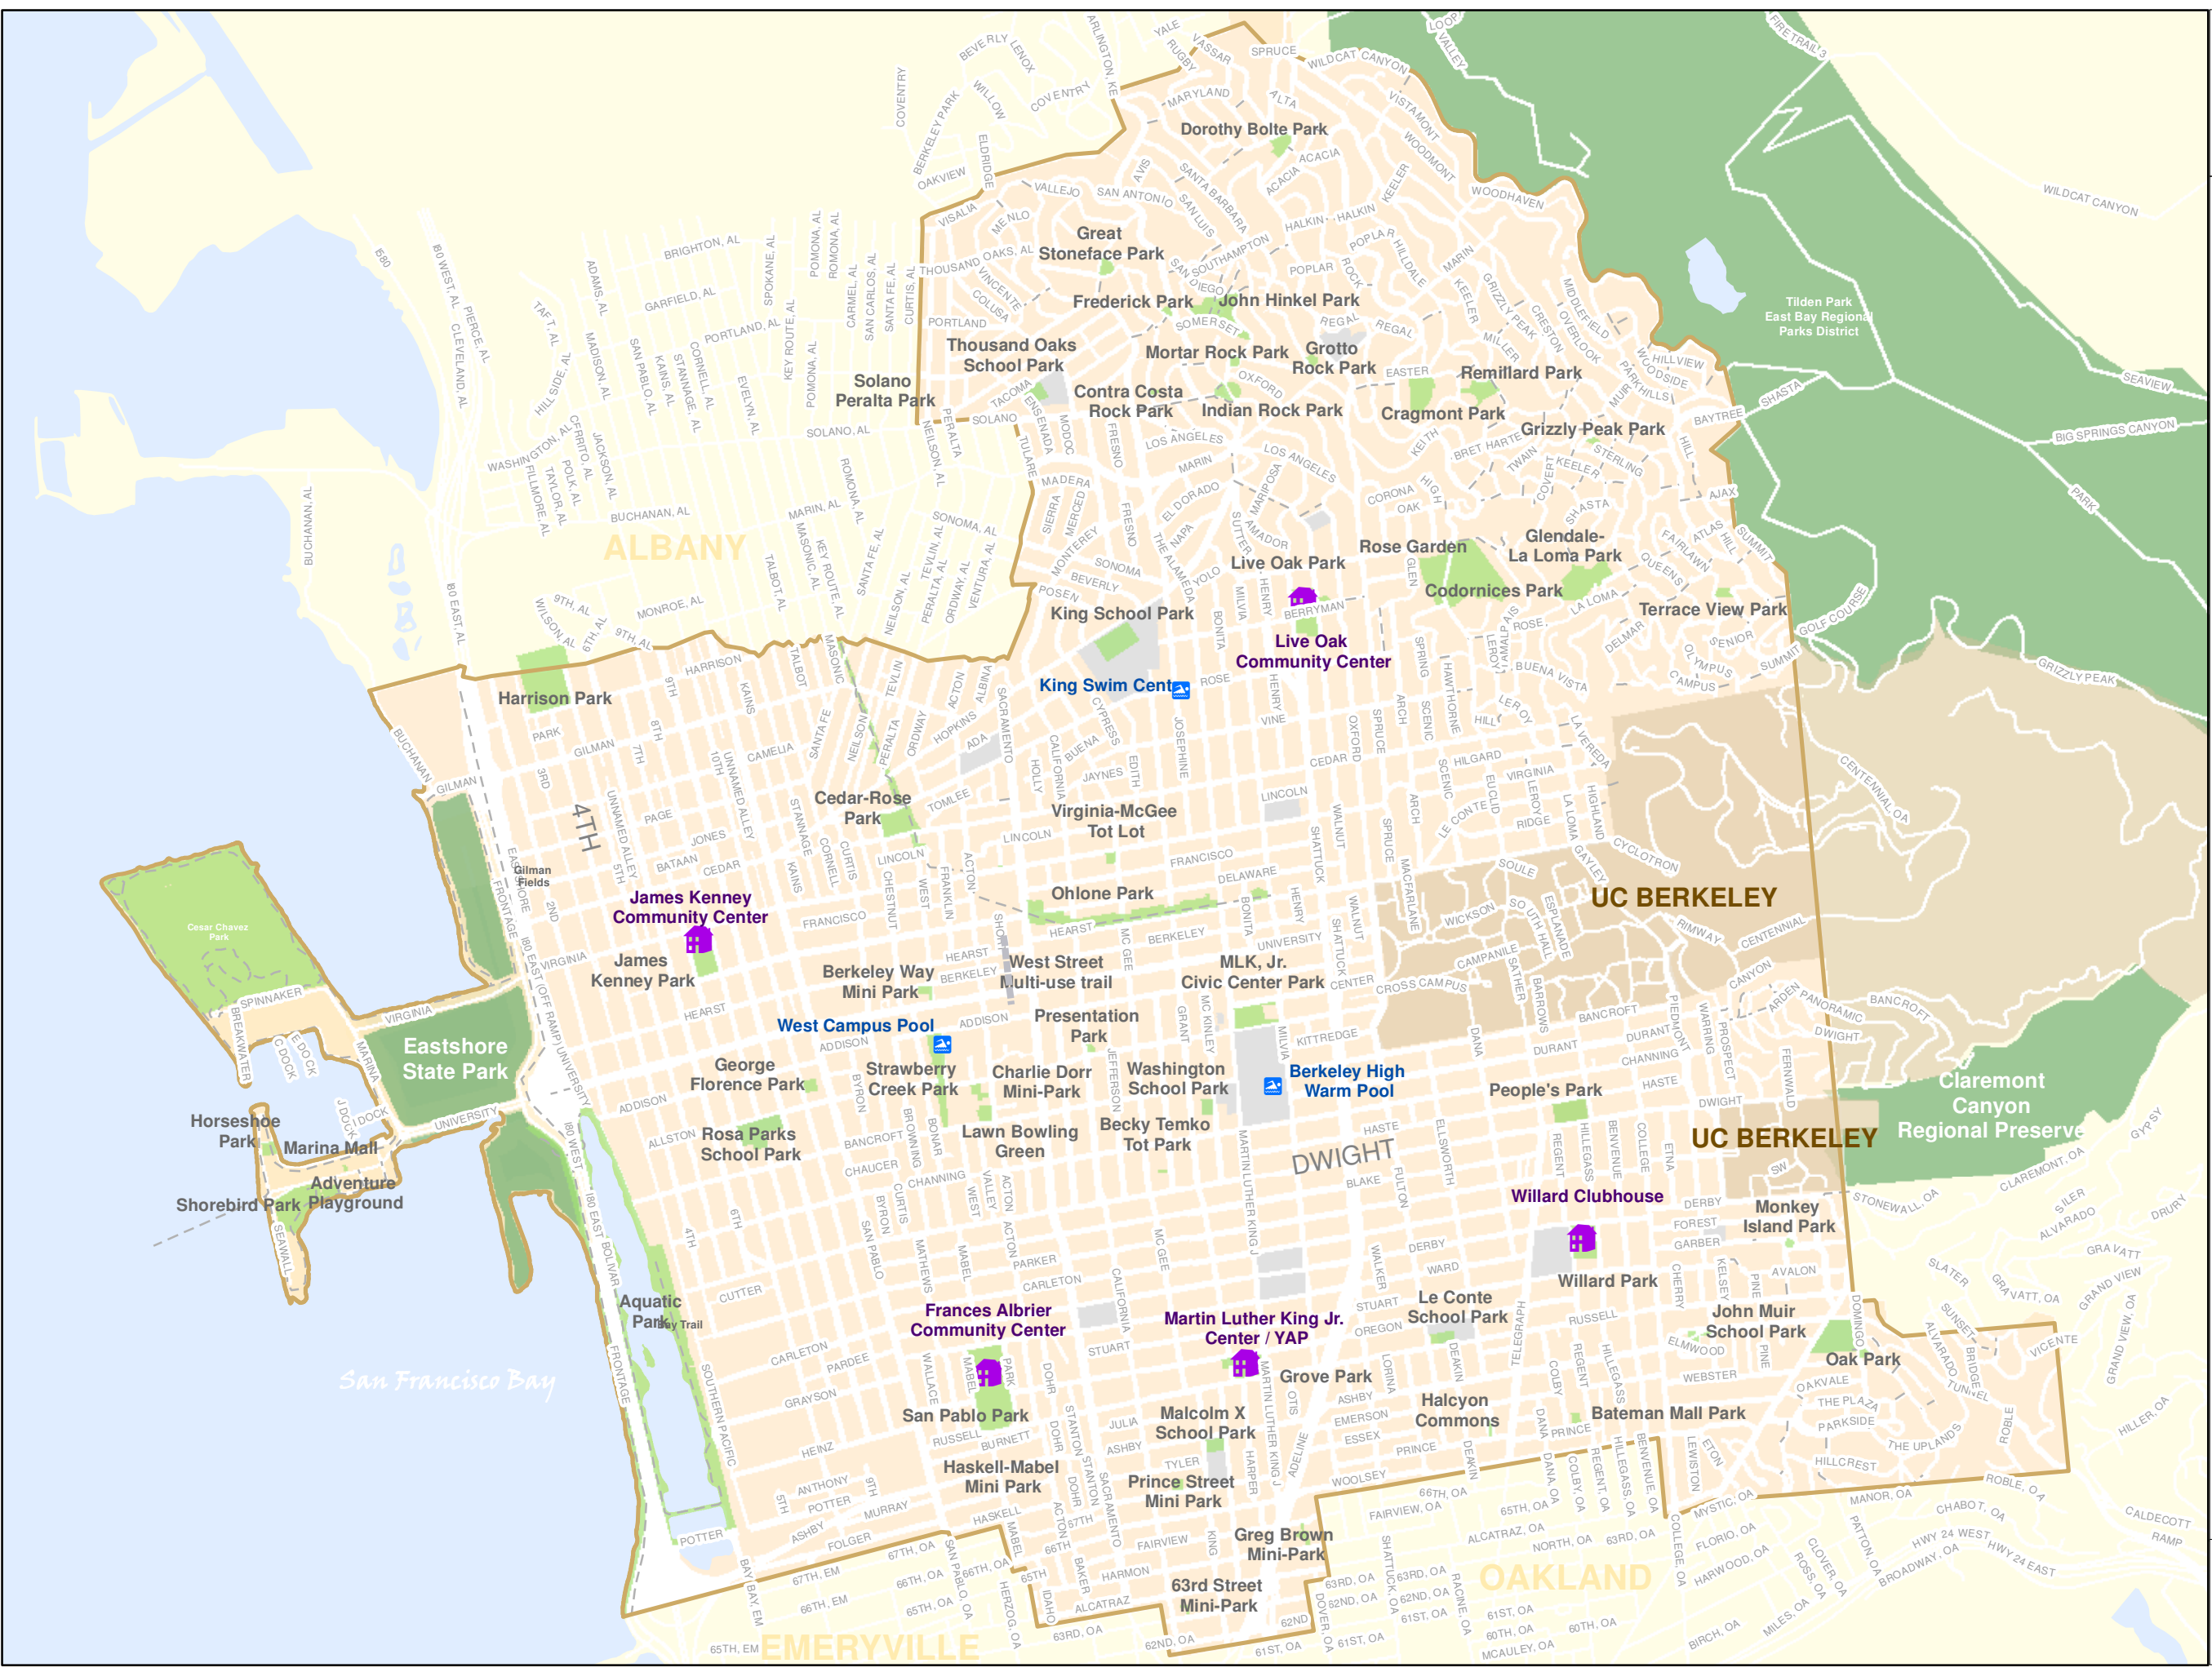

CITY OF BERKELEY PARKS, RECREATION & WATERFRONT

Legend

-  Community Centers
-  Swim Center
-  City Limit
-  creeks
-  Multi-use Trails and Paths
-  City of Berkeley Parks
-  State/Regional Park
-  UC Berkeley

Map is for illustrative purposes only

AS OF 10.21.2009

CITY OF BERKELEY
IT, GIS Division
2180 Milvia Street
Berkeley CA 94704