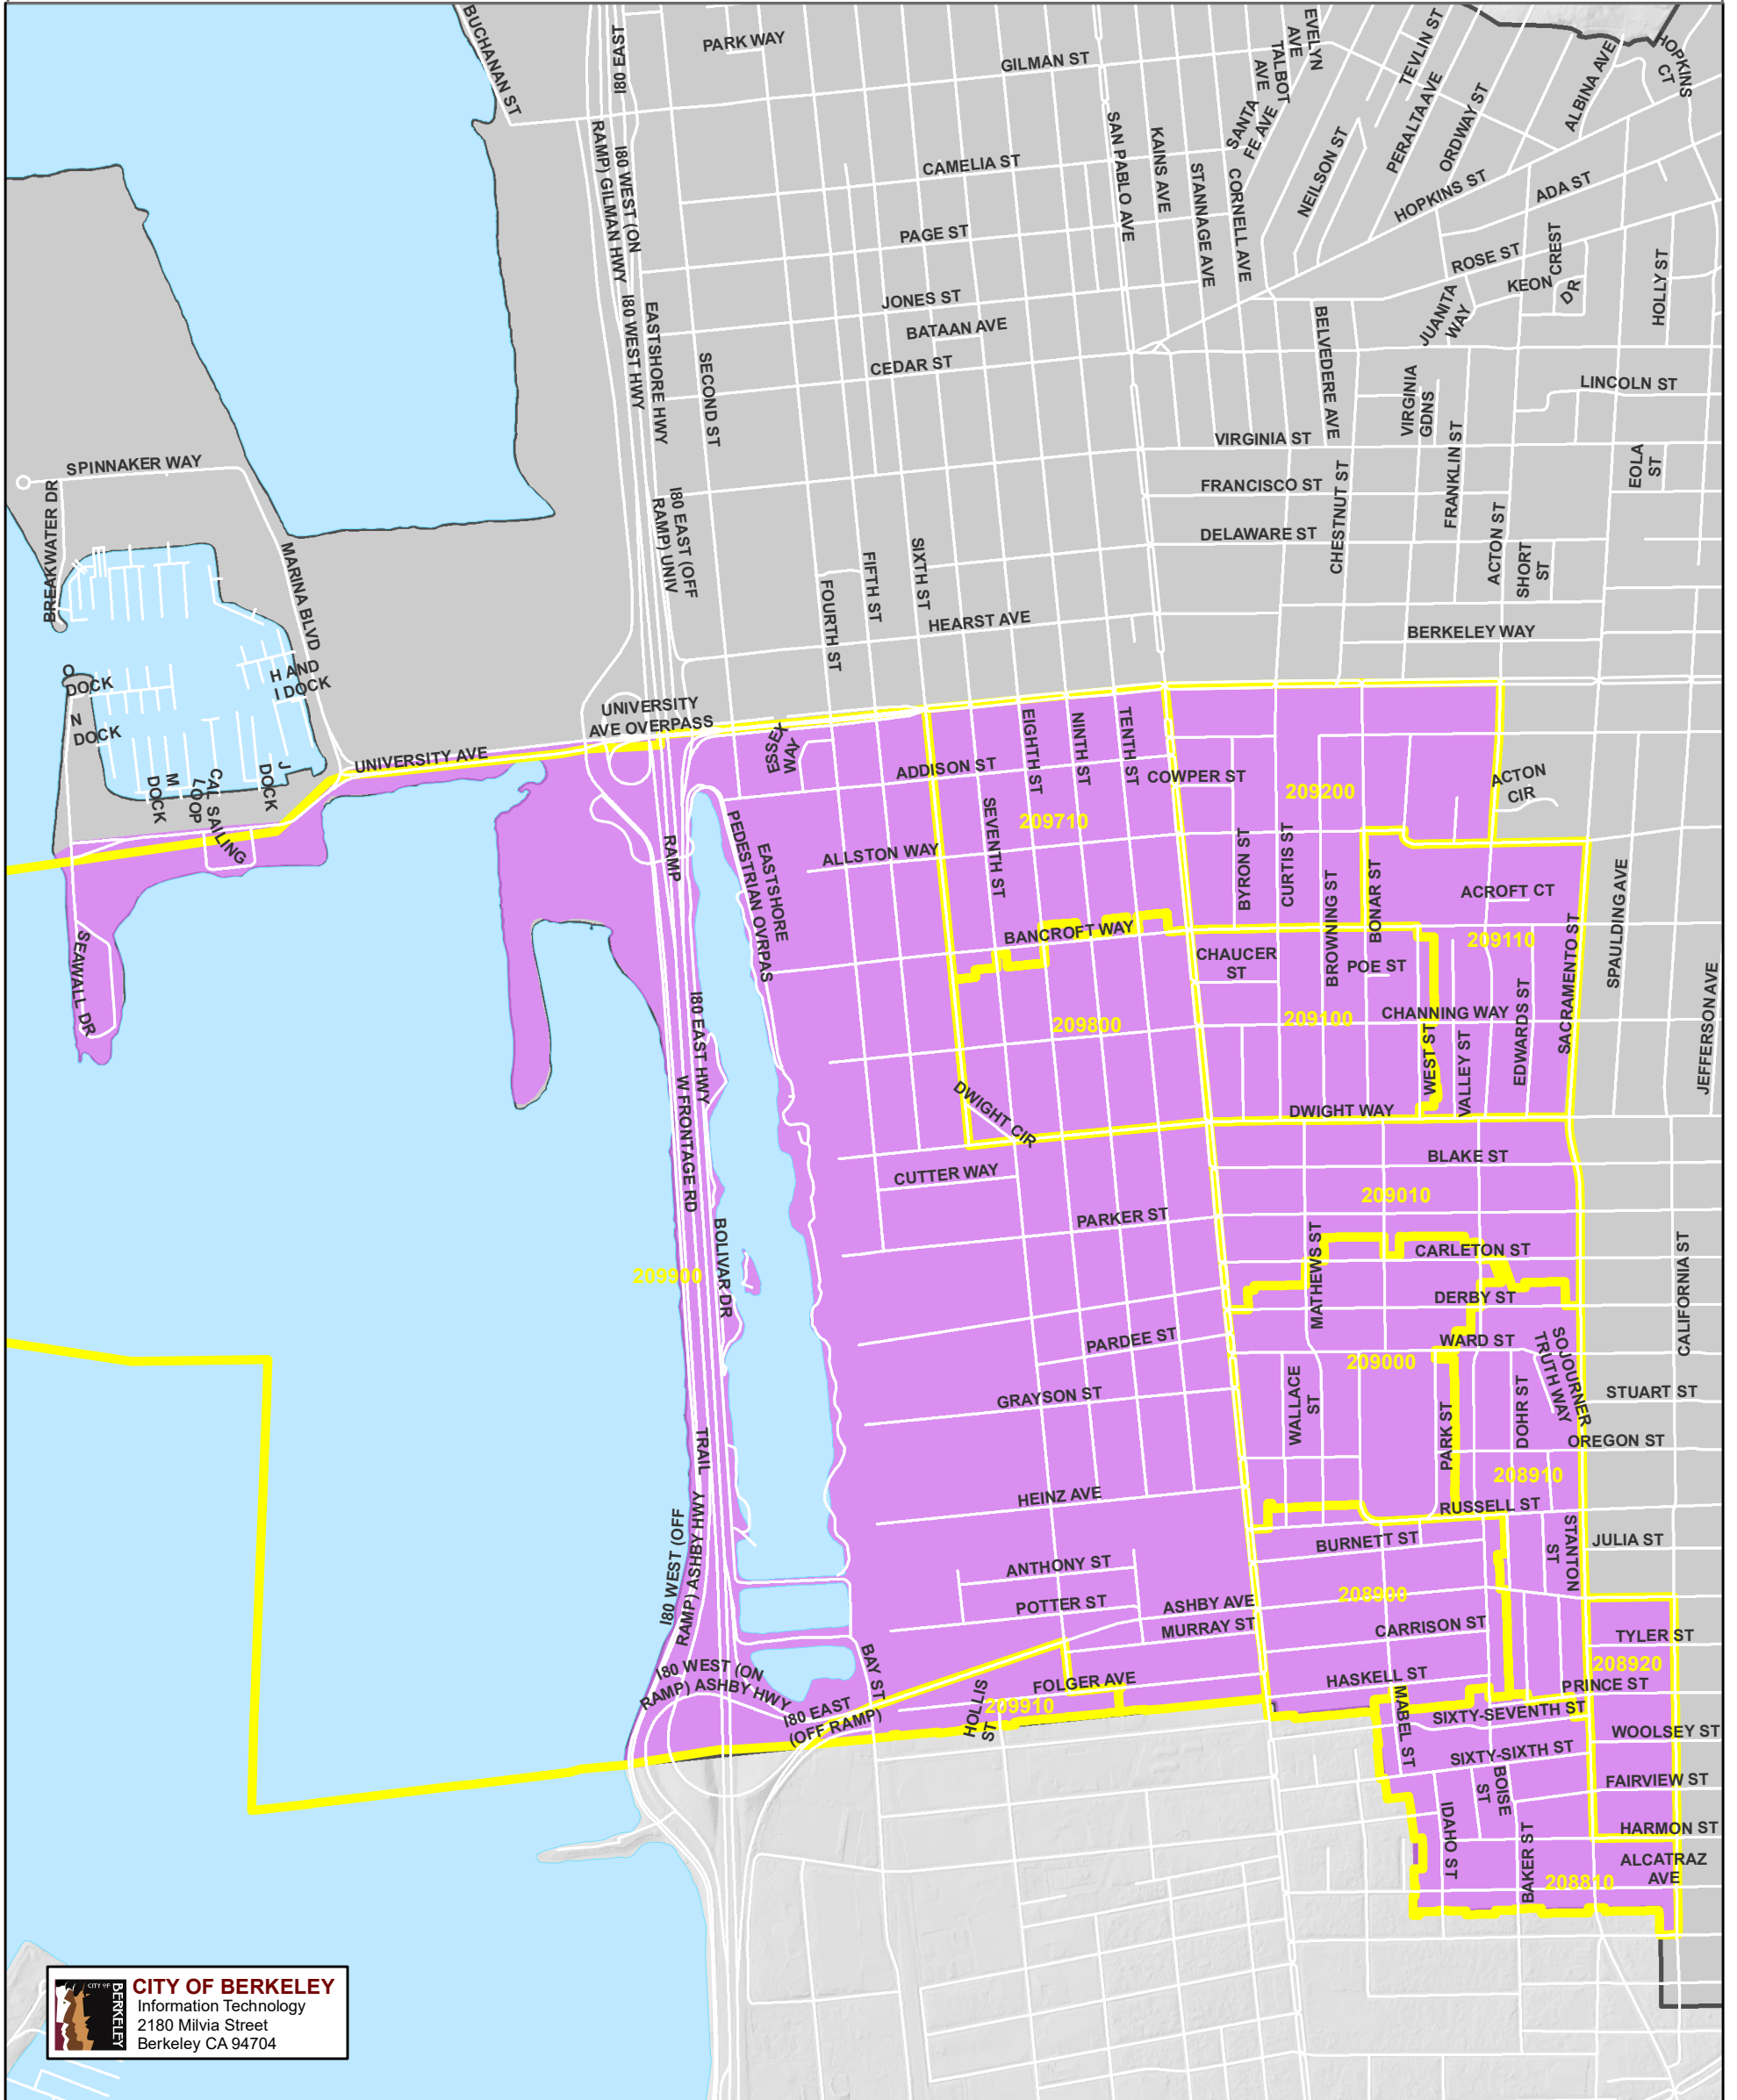

This map is for reference purposes only.

May 13, 2020

COUNCIL DISTRICT TWO

0 500 1,000 2,000 Feet

CITY OF BERKELEY
Information Technology
2180 Milvia Street
Berkeley CA 94704