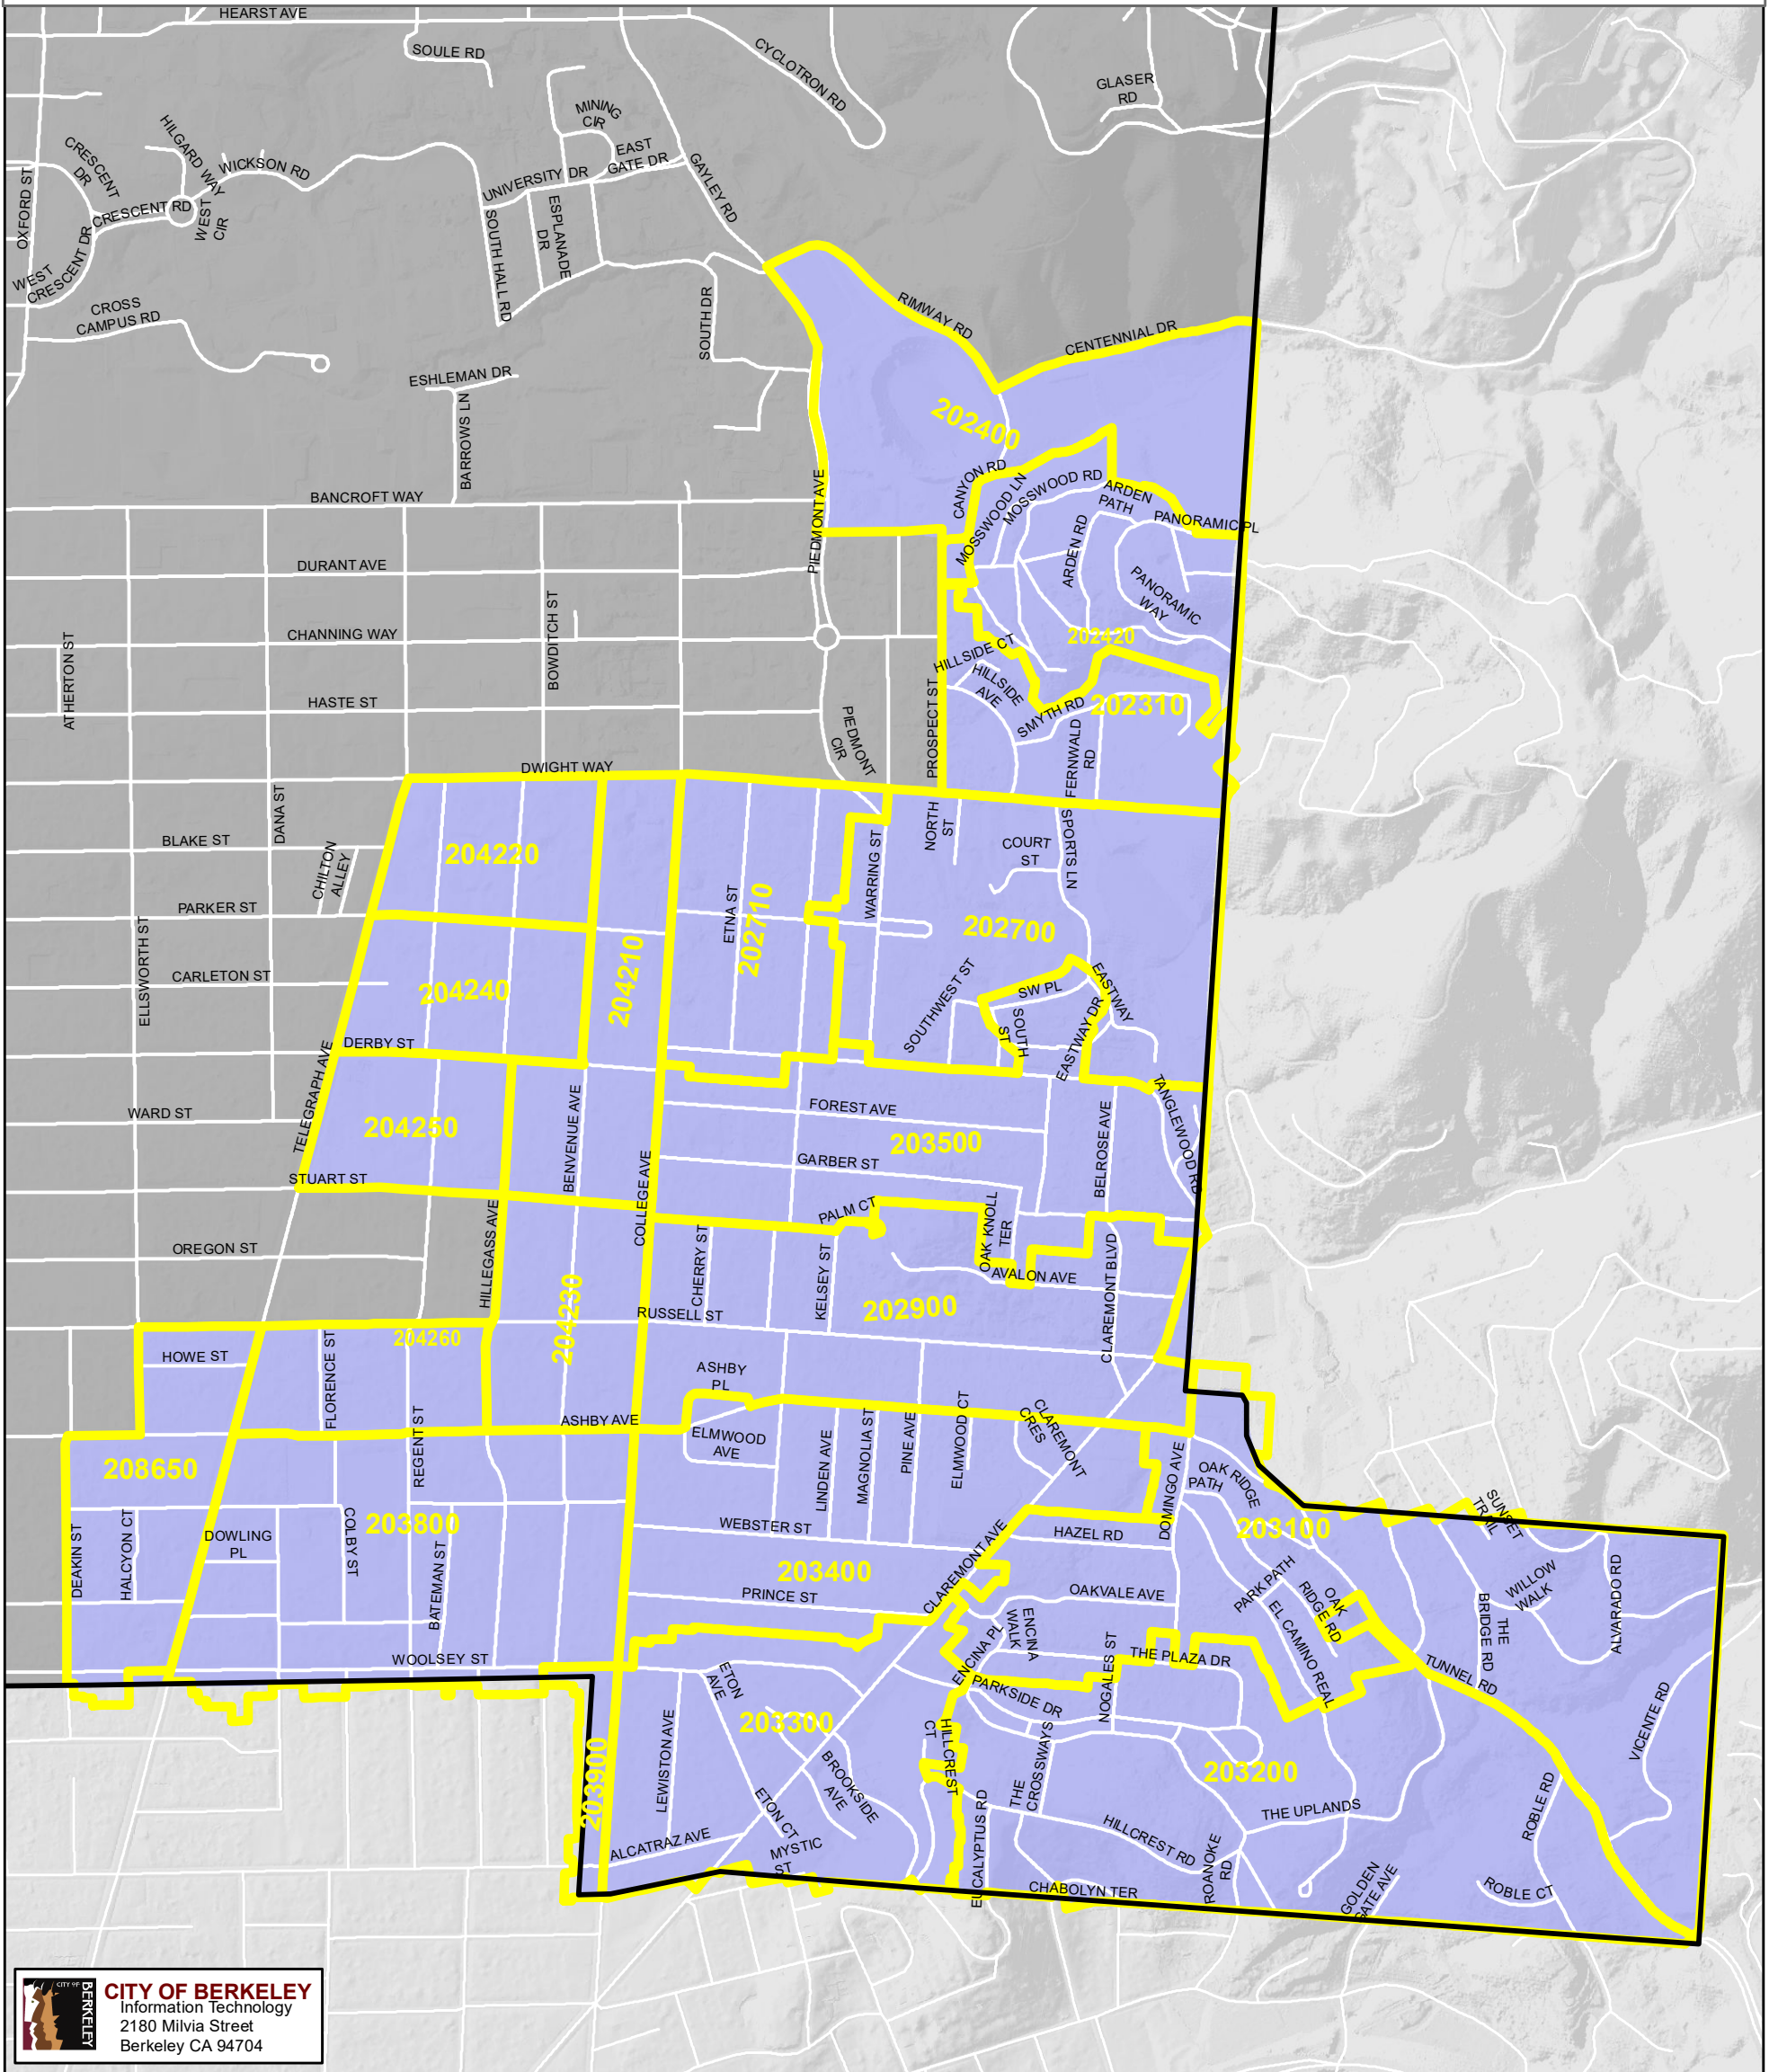

This map is for reference purposes only.

May 21, 2018

COUNCIL DISTRICT EIGHT

0 250 500 1,000 1,500
Feet

 **CITY OF BERKELEY**
Information Technology
2180 Milvia Street
Berkeley CA 94704