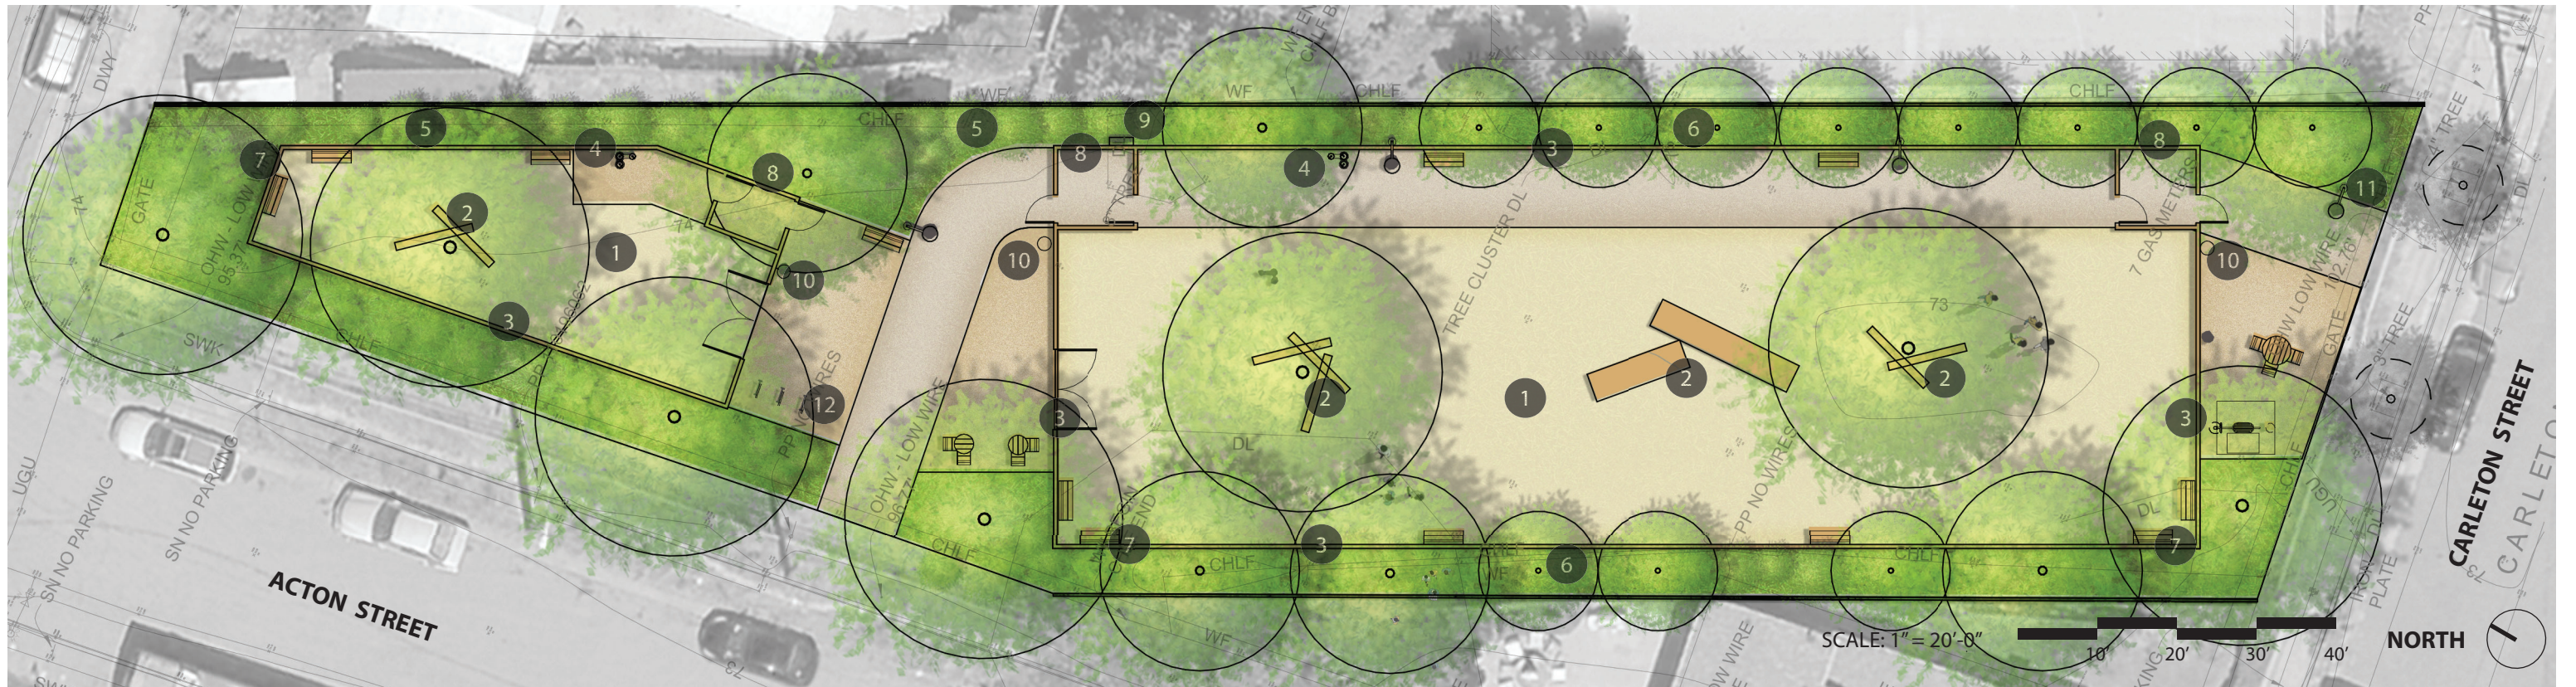

SANTA FE RAILROAD TRACKBED TO PARK CONVERSION PROJECT

CONCEPT PLAN - OVERALL

1 IN GROUND SHARED BEDS

2 RAISED INDIVIDUAL BEDS

3 COMMUNITY GARDEN FENCING

4 GARDEN PAVING

5 COLD FRAMES

6 GARDEN SHED

7 SCREENING HABITAT SHRUBS

8 POLINATOR PLANTING AND HABITAT BOXES

- 9 COMPOST
- 10 HOSE BIB
- 11 INTERPRETIVE SIGNAGE
- 12 TRASH/RECYCLING
- 13 LIGHTING
- 14 BICYCLE PARKING

SANTA FE RAILROAD TRACKBED TO PARK CONVERSION PROJECT

CONCEPT PLAN - COMMUNITY GARDEN PARK

1 DOG PARK PAVING

2 DOG PLAY ELEMENTS

3 DOG PARK FENCING

4 DRINKING FOUNTAIN

5 SCREENING HABITAT SHRUBS

6 SCREENING EVERGREEN TREES

- 7 BENCHES
- 8 DOUBLE GATE ENTRY
- 9 INTERPRETIVE SIGNAGE
- 10 TRASH/RECYCLING
- 11 LIGHTING
- 12 BICYCLE PARKING

SANTA FE RAILROAD TRACKBED TO PARK CONVERSION PROJECT CONCEPT PLAN - DOG PLAY AND COMMUNITY PARK - OPT B

1 TRAIN THEMED PLAY

1 FANTASY THEMED PLAY

1 ANIMAL THEMED PLAY

1 NATURE THEMED PLAY

2 PLAY AREA SURFACING