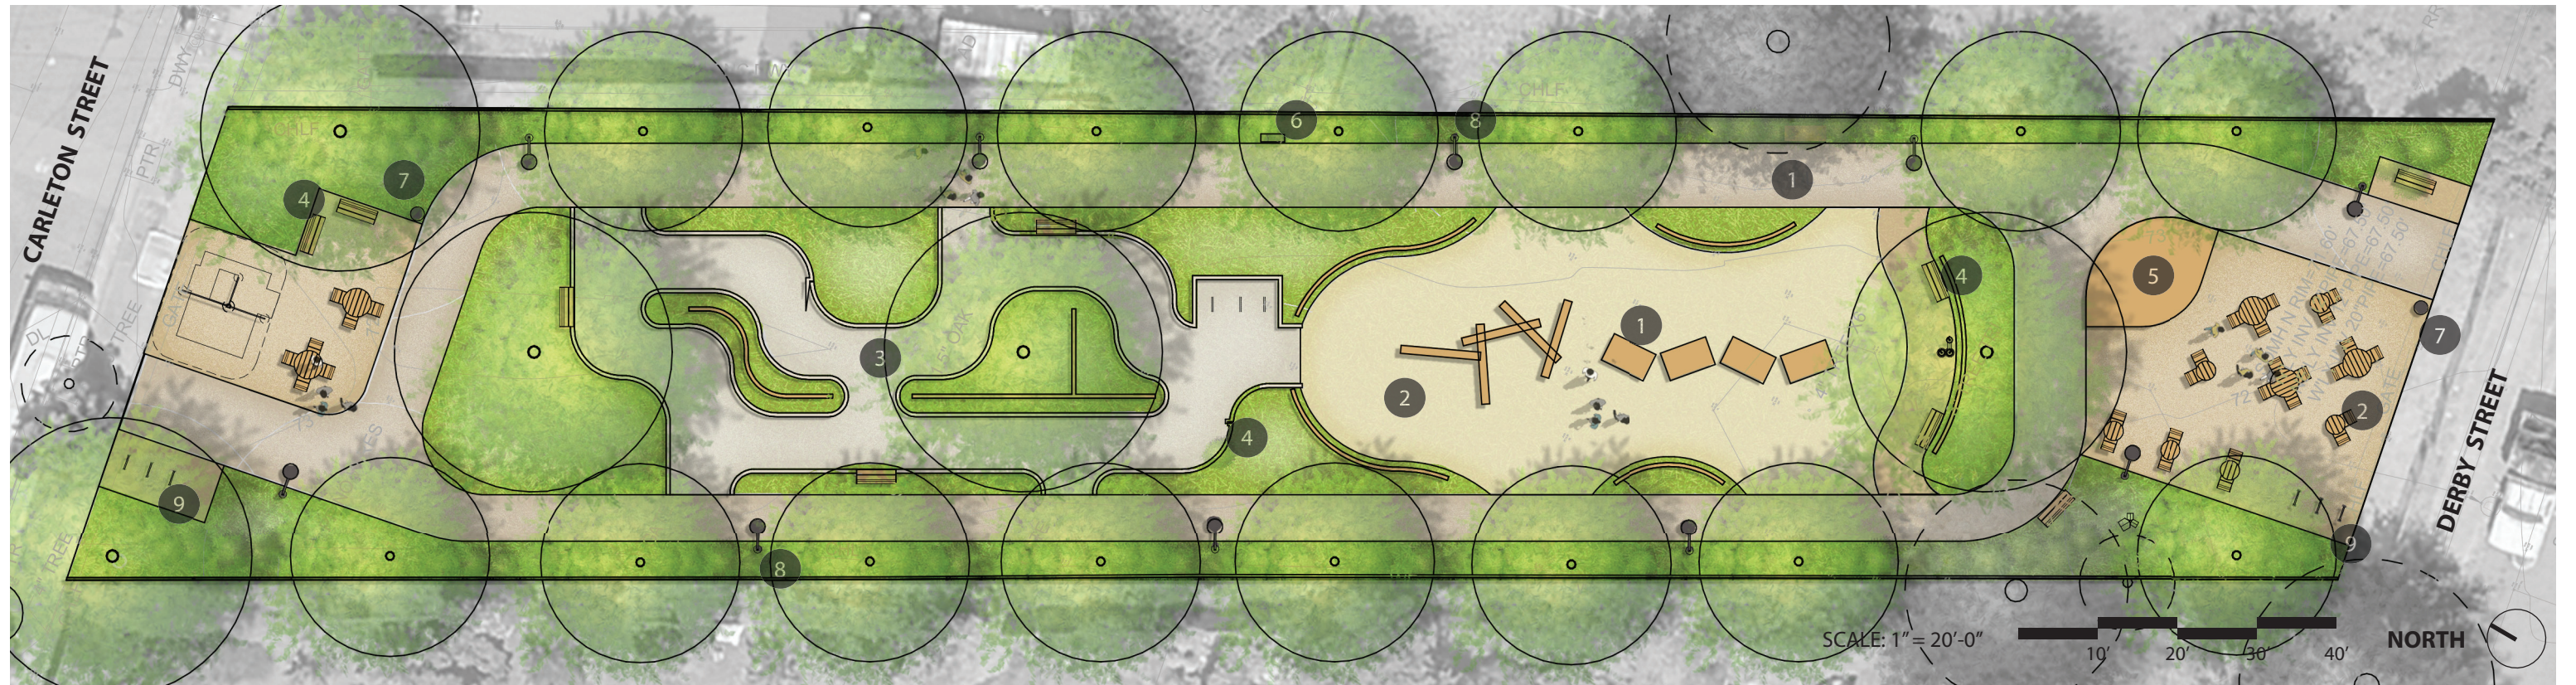

SANTA FE RAILROAD TRACKBED TO PARK CONVERSION PROJECT

CONCEPT PLAN - OVERALL

1 IN GROUND SHARED BEDS

2 RAISED INDIVIDUAL BEDS

3 COMMUNITY GARDEN FENCING

4 GARDEN PAVING

5 COLD FRAMES

6 GARDEN SHED

CONCEPT PLAN - COMMUNITY GARDEN PARK

1 DOG PARK PAVING

2 DOG PLAY ELEMENTS

3 DOG PARK FENCING

4 DRINKING FOUNTAIN

5 SCREENING HABITAT SHRUBS

6 SCREENING EVERGREEN TREES

- 7 BENCHES
- 8 DOUBLE GATE ENTRY
- 9 INTERPRETIVE SIGNAGE
- 10 TRASH/RECYCLING
- 11 LIGHTING
- 12 BICYCLE PARKING

SANTA FE RAILROAD TRACKBED TO PARK CONVERSION PROJECT CONCEPT PLAN - DOG PLAY AND COMMUNITY PARK - OPT B

1 TRAIN THEMED PLAY

1 FANTASY THEMED PLAY

1 ANIMAL THEMED PLAY

1 NATURE THEMED PLAY

2 PLAY AREA SURFACING

3 SCOOTER AND CYCLE TRACK

- 4 BENCHES
- 5 ELEVATED PLATFORM
- 6 INTERPRETIVE SIGNAGE
- 7 TRASH/RECYCLING
- 8 LIGHTING
- 9 BICYCLE PARKING

SANTA FE RAILROAD TRACKBED TO PARK CONVERSION PROJECT

CONCEPT PLAN - KID'S PLAY AND COMMUNITY PARK