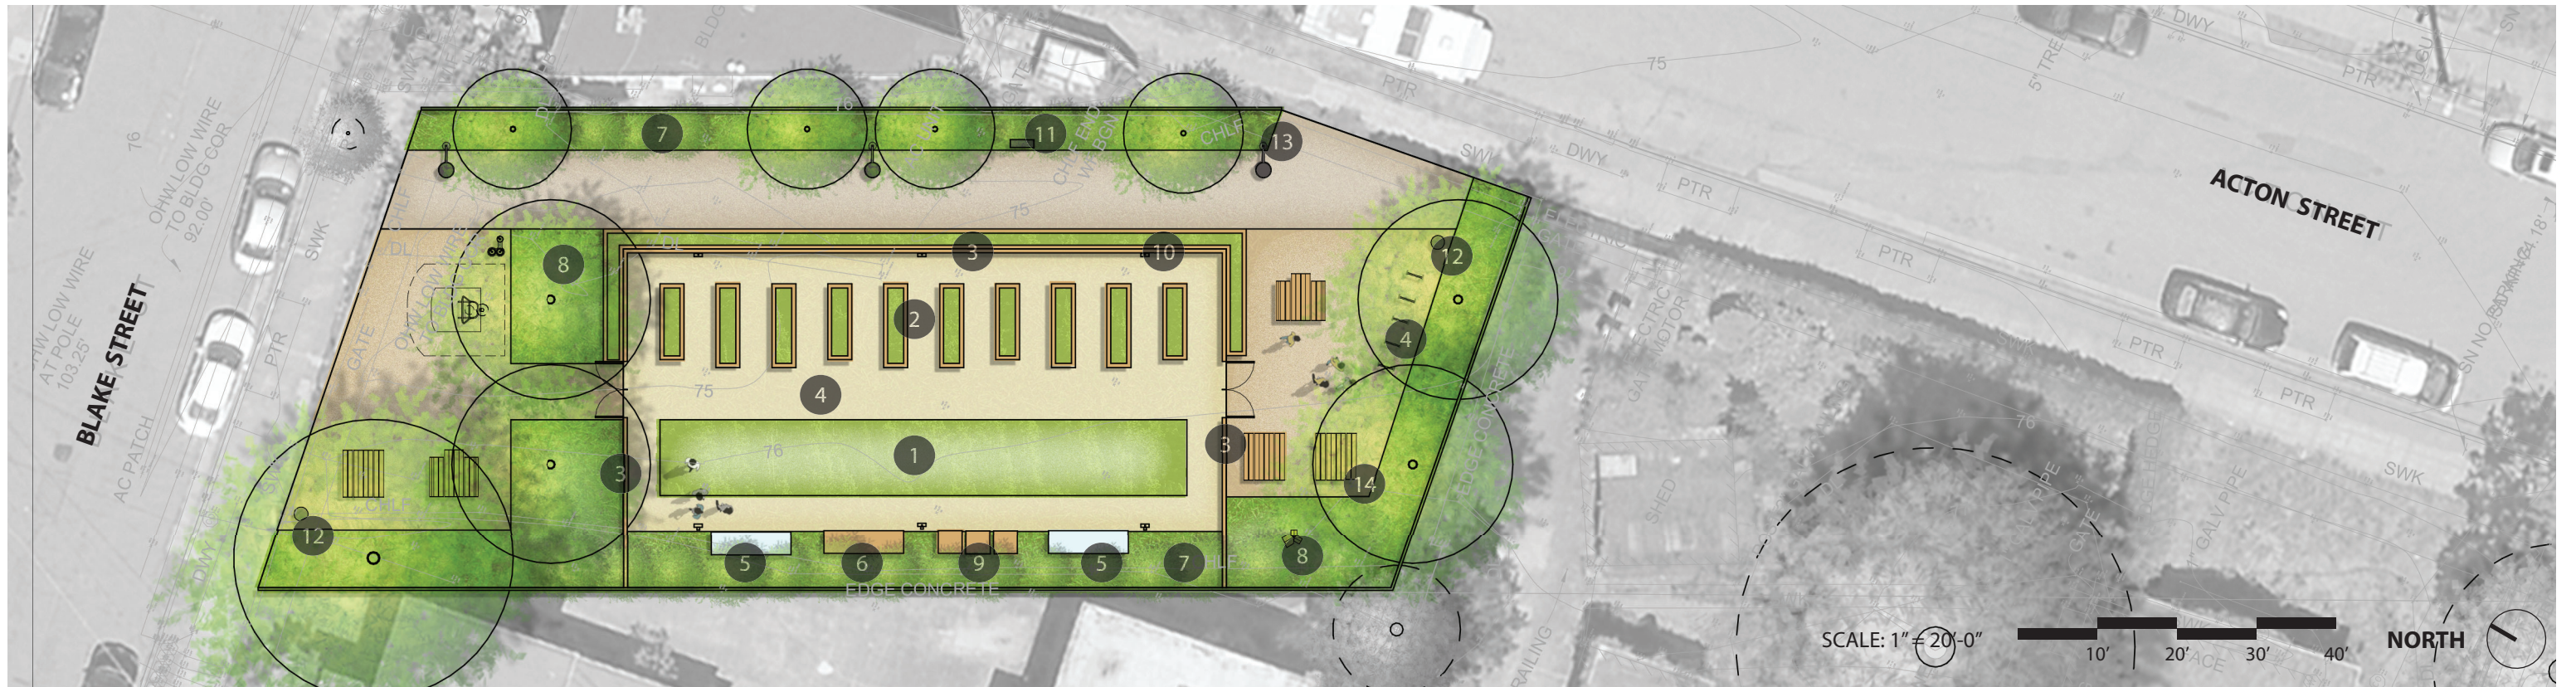

- 3 KID'S PLAY AND COMMUNITY PARK**
 -PLAYGROUND FOR KIDS AGE 2-5
 -KID'S SCOOTER/CYCLE TRACK
 -LARGE GATHERING SPACE
 -POLLINATOR, BIO-FILTRATION, AND
 PRIVACY SCREEN PLANTING

- 4 URBAN FARM AND EDUCATION PARK**
 -COMMUNITY GARDEN SPACE
 -ORCHARD SPACE
 -OUTDOOR CLASSROOM WITH SPACE FOR
 LISTENING AND HANDS ON LEARNING
 -GATHERING SPACE

SANTA FE RAILROAD TRACKBED TO PARK CONVERSION PROJECT

CONCEPT PLAN - OVERALL

1 IN GROUND SHARED BEDS

2 RAISED INDIVIDUAL BEDS

3 COMMUNITY GARDEN FENCING

4 GARDEN PAVING

5 COLD FRAMES

6 GARDEN SHED

CONCEPT PLAN - COMMUNITY GARDEN PARK

1 DOG PARK PAVING

2 DOG PLAY ELEMENTS

3 DOG PARK FENCING

4 DRINKING FOUNTAIN

5 SCREENING HABITAT SHRUBS

6 SCREENING EVERGREEN TREES

- 7 BENCHES
- 8 DOUBLE GATE ENTRY
- 9 INTERPRETIVE SIGNAGE
- 10 TRASH/RECYCLING
- 11 LIGHTING
- 12 BICYCLE PARKING

SANTA FE RAILROAD TRACKBED TO PARK CONVERSION PROJECT CONCEPT PLAN - DOG PLAY AND COMMUNITY PARK - OPT B

1 TRAIN THEMED PLAY

1 FANTASY THEMED PLAY

1 ANIMAL THEMED PLAY

1 NATURE THEMED PLAY

2 PLAY AREA SURFACING