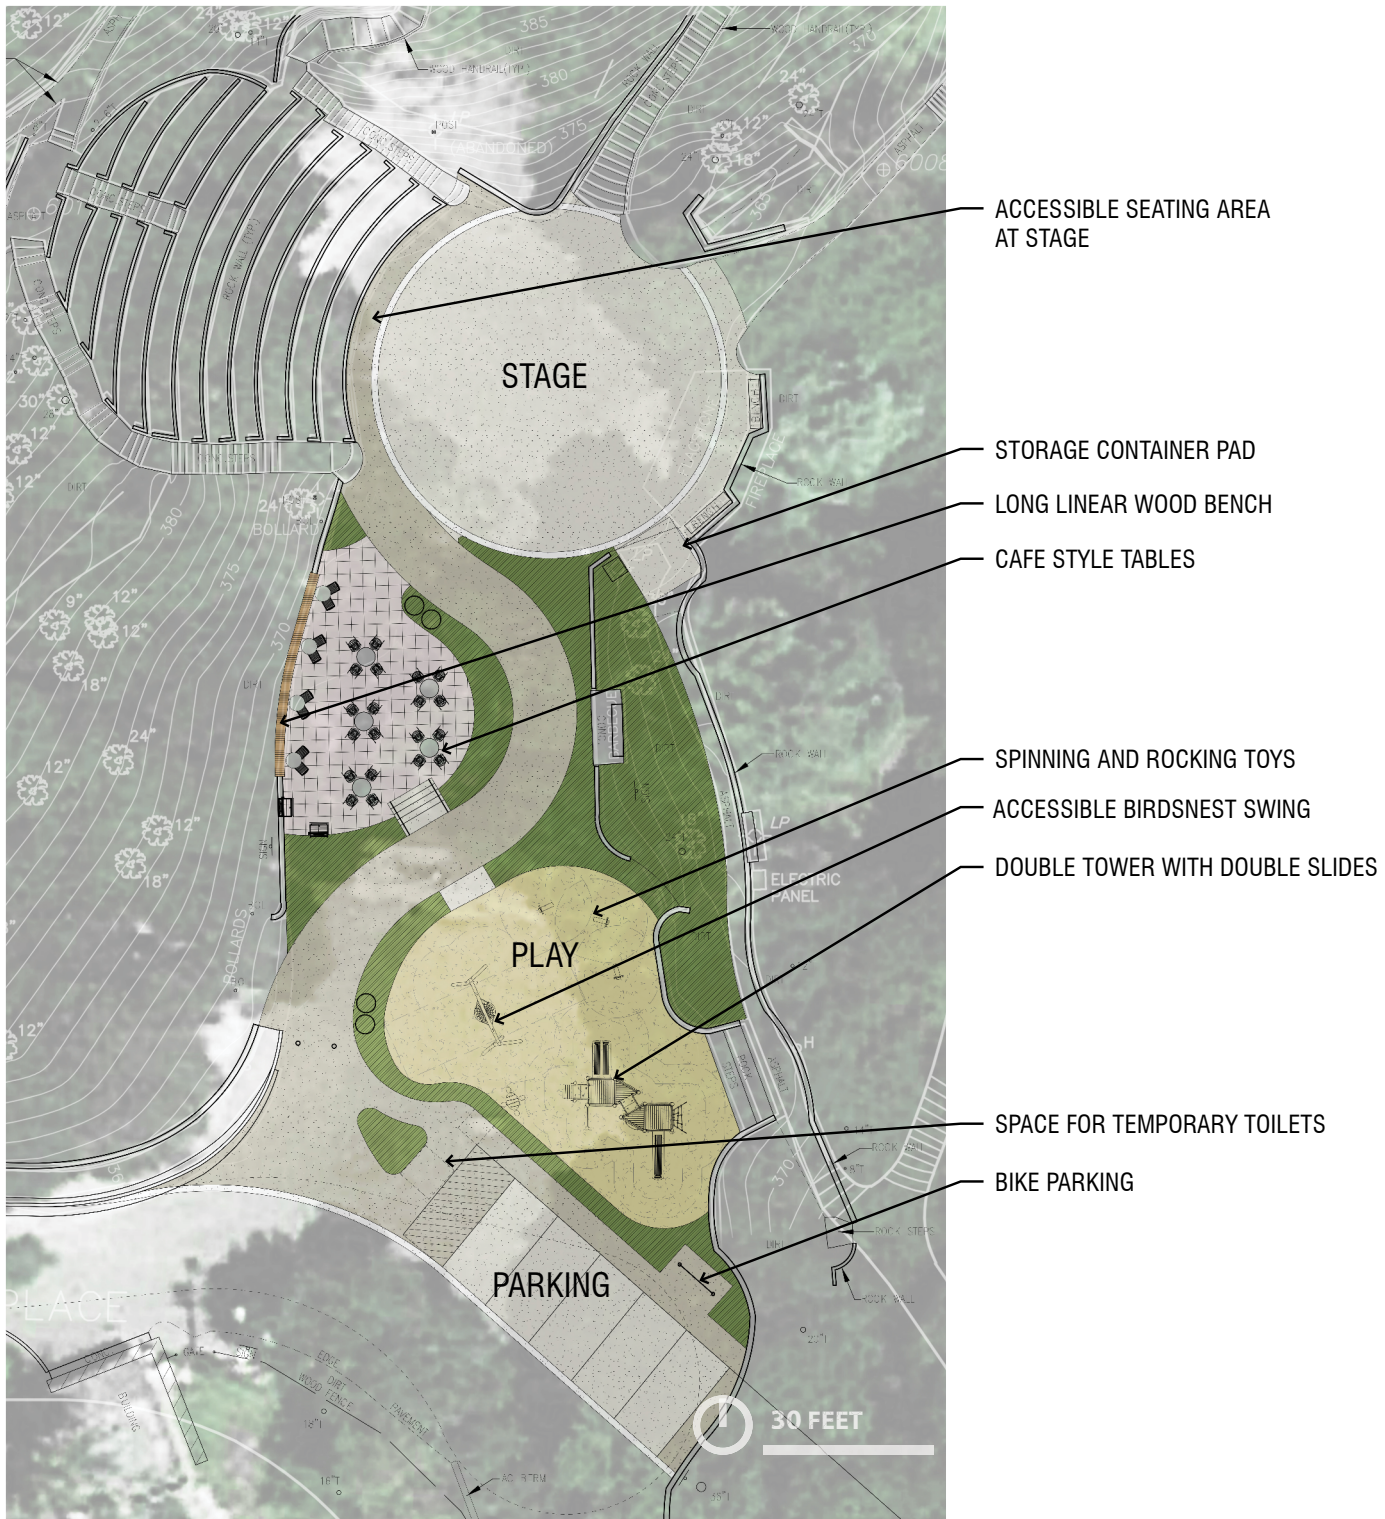

# LANDSCAPE PLAN : OPTION A

## PLAY EQUIPMENT:

DOUBLE TOWER WITH DOUBLE SLIDES

ACCESSIBLE BIRDSNEST SWING

SPINNING AND ROCKING TOYS

## SEATING AND DINING ELEMENTS:

PICNIC TABLES

CAFE TABLES AT SEATWALL

PARK BENCH SEATING DISTRIBUTED THROUGHOUT

## PLAY EQUIPMENT:

DOUBLE SWING SET

4 PERSON SEESAW

NATURAL WOOD CLIMBING STRUCTURE