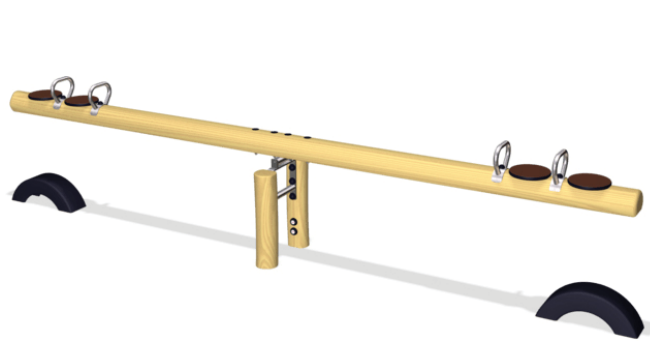

## PLAY EQUIPMENT:

DOUBLE TOWER WITH DOUBLE SLIDES

ACCESSIBLE BIRDSNEST SWING

SPINNING AND ROCKING TOYS

## SEATING AND DINING ELEMENTS:

PICNIC TABLES

CAFE TABLES AT SEATWALL

PARK BENCH SEATING DISTRIBUTED THROUGHOUT

## PLAY EQUIPMENT:

DOUBLE SWING SET

4 PERSON SEESAW

NATURAL WOOD CLIMBING STRUCTURE