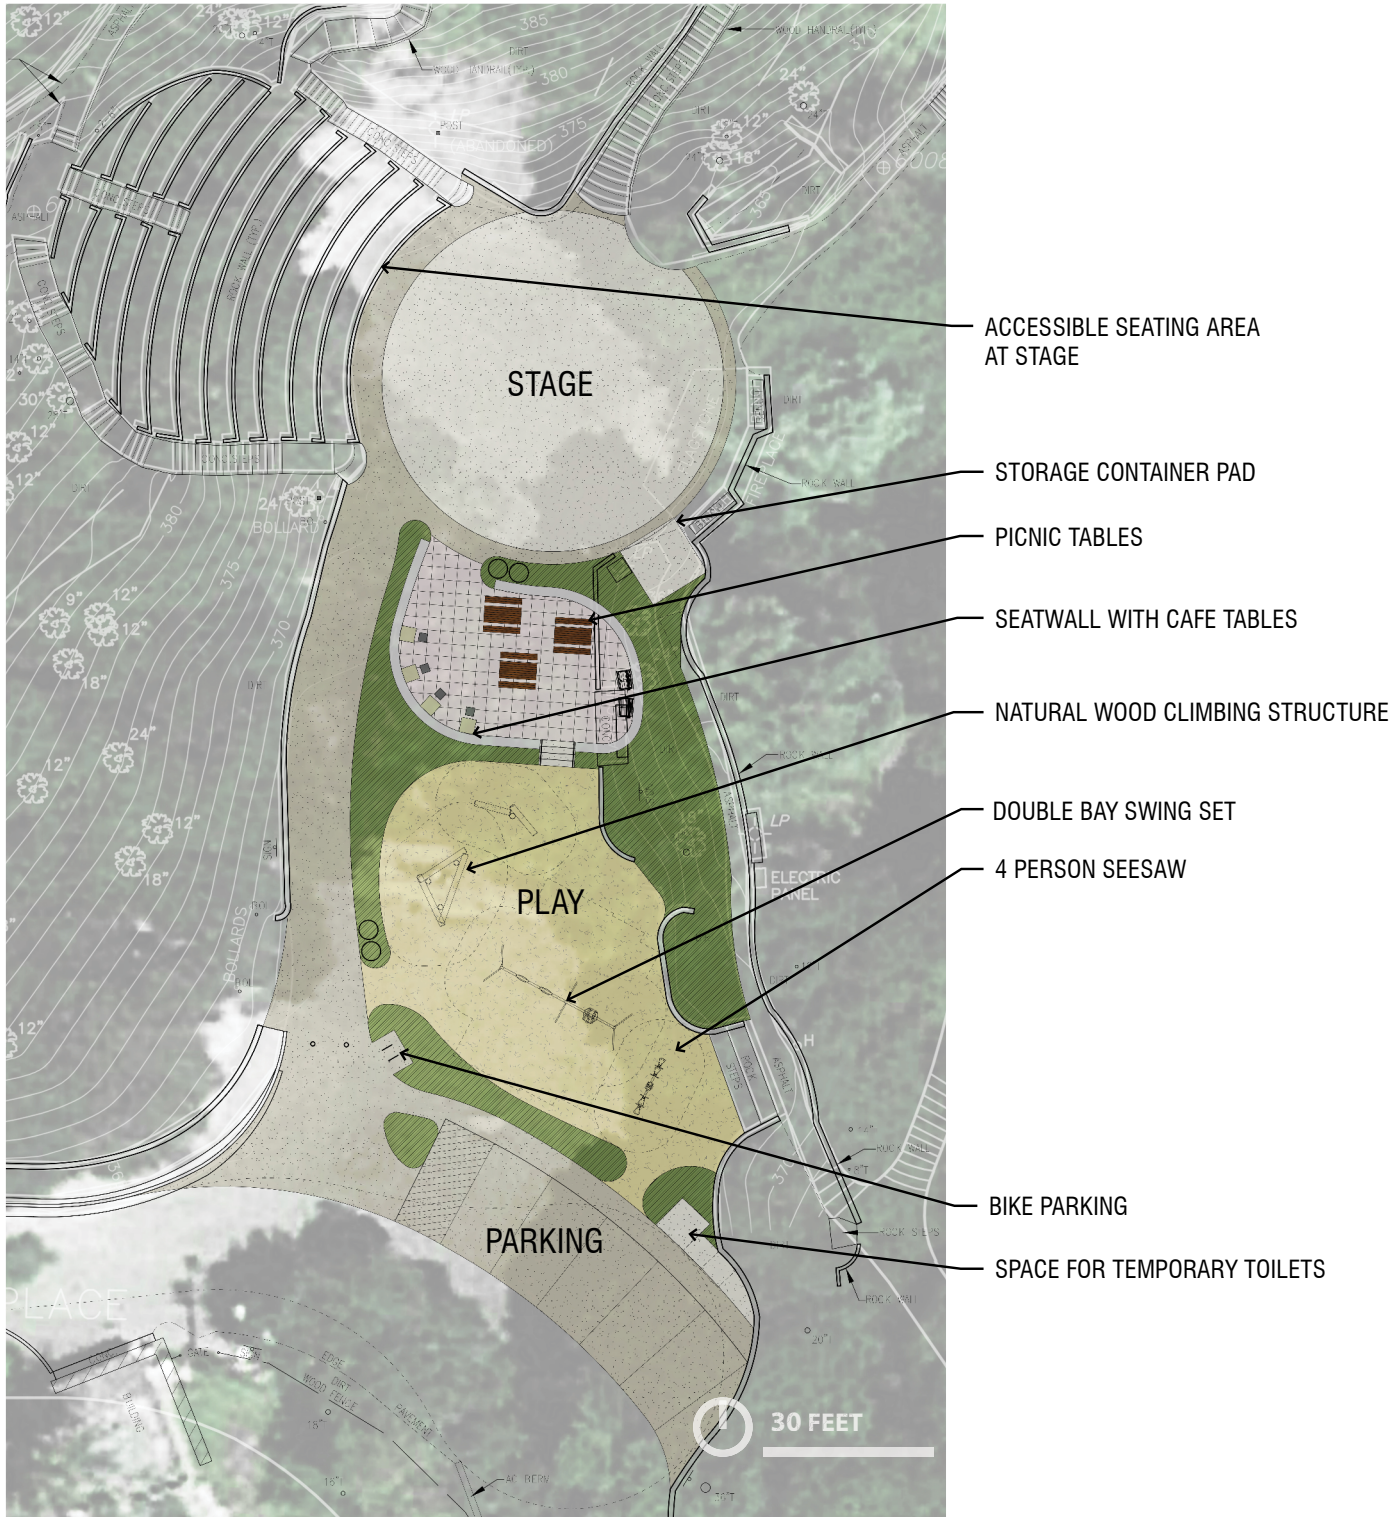

# LANDSCAPE PLAN : OPTION A

## PLAY EQUIPMENT:

DOUBLE TOWER WITH DOUBLE SLIDES

ACCESSIBLE BIRDSNEST SWING

SPINNING AND ROCKING TOYS

# LANDSCAPE PLAN : OPTION B

## SEATING AND DINING ELEMENTS:

PICNIC TABLES

CAFE TABLES AT SEATWALL

PARK BENCH SEATING DISTRIBUTED THROUGHOUT