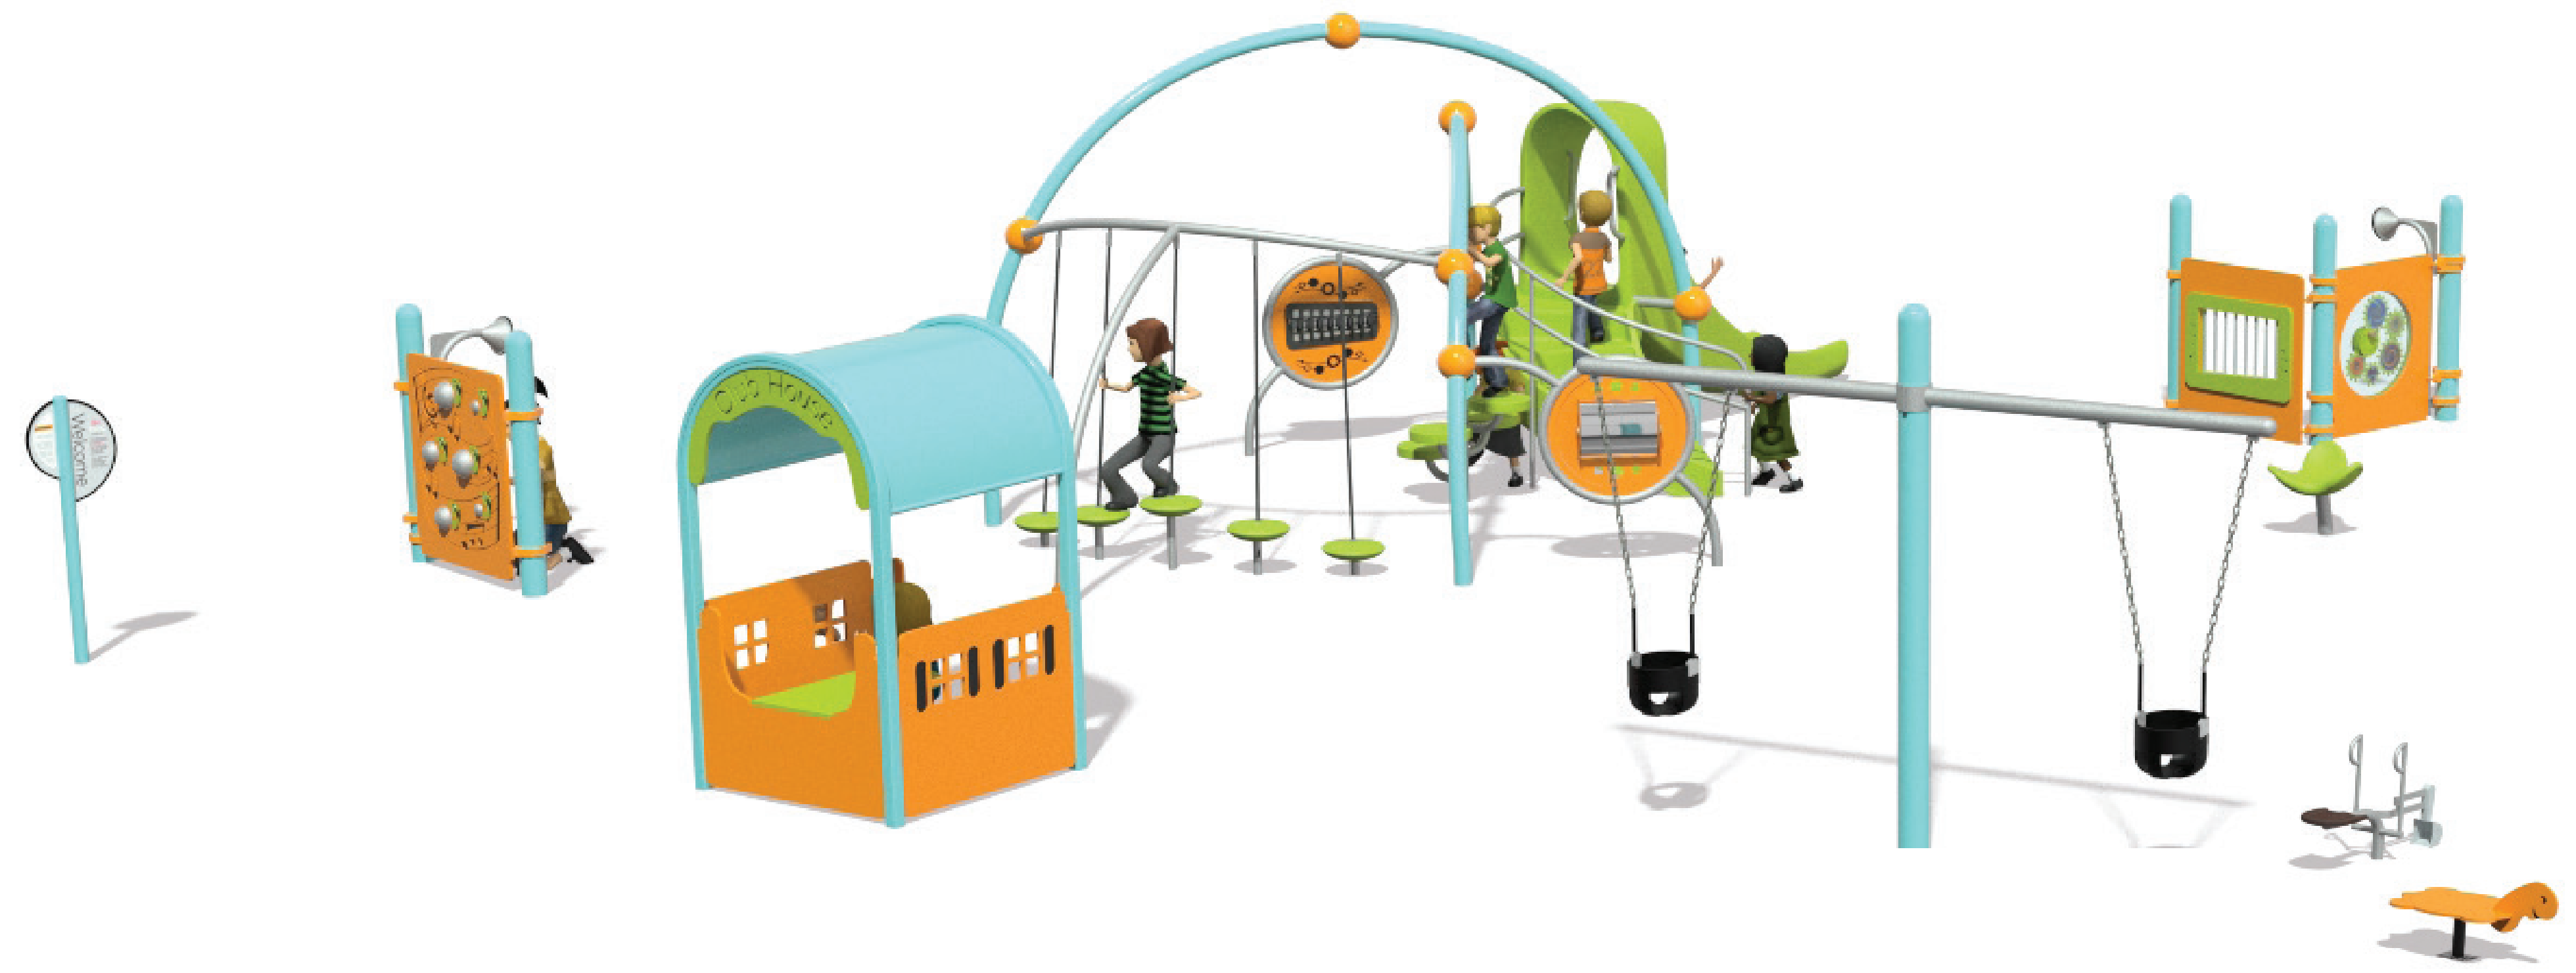

3D RENDERINGS

GEORGE FLORENCE PARK

**NORTH PLAY AREA OPTION 1
 FOR AGES 2-5 YEARS**

PLAY EQUIPMENT ELEMENTS

Bongo and Xylofun Panel

Bobble Rider

Cozy Coaster® Slide

Swiggly Stix™ Bridge

Superscoop

ClubHouse

Visual sensory

Turtle Sand Table

Saddle Spinner

Toddler Swing

Wee Pod® Climber

Chimes Panel

**SOUTH PLAY AREA OPTION 1
FOR AGES 5-12 YEARS**

PLAY EQUIPMENT ELEMENTS

Netplex® 14

Watermill™ Climber

Sol Spinner

SwiggleKnots™ Bridge

Disc Net™ Climber

Belt Seat Chain Swing

GEORGE FLORENCE PARK

SOUTH PLAY AREA OPTION 1 FOR AGES 5-12 YEARS

PLAN

3D RENDERINGS

Climbing Loop

TENTH ST

Spinner Bowl

Spica