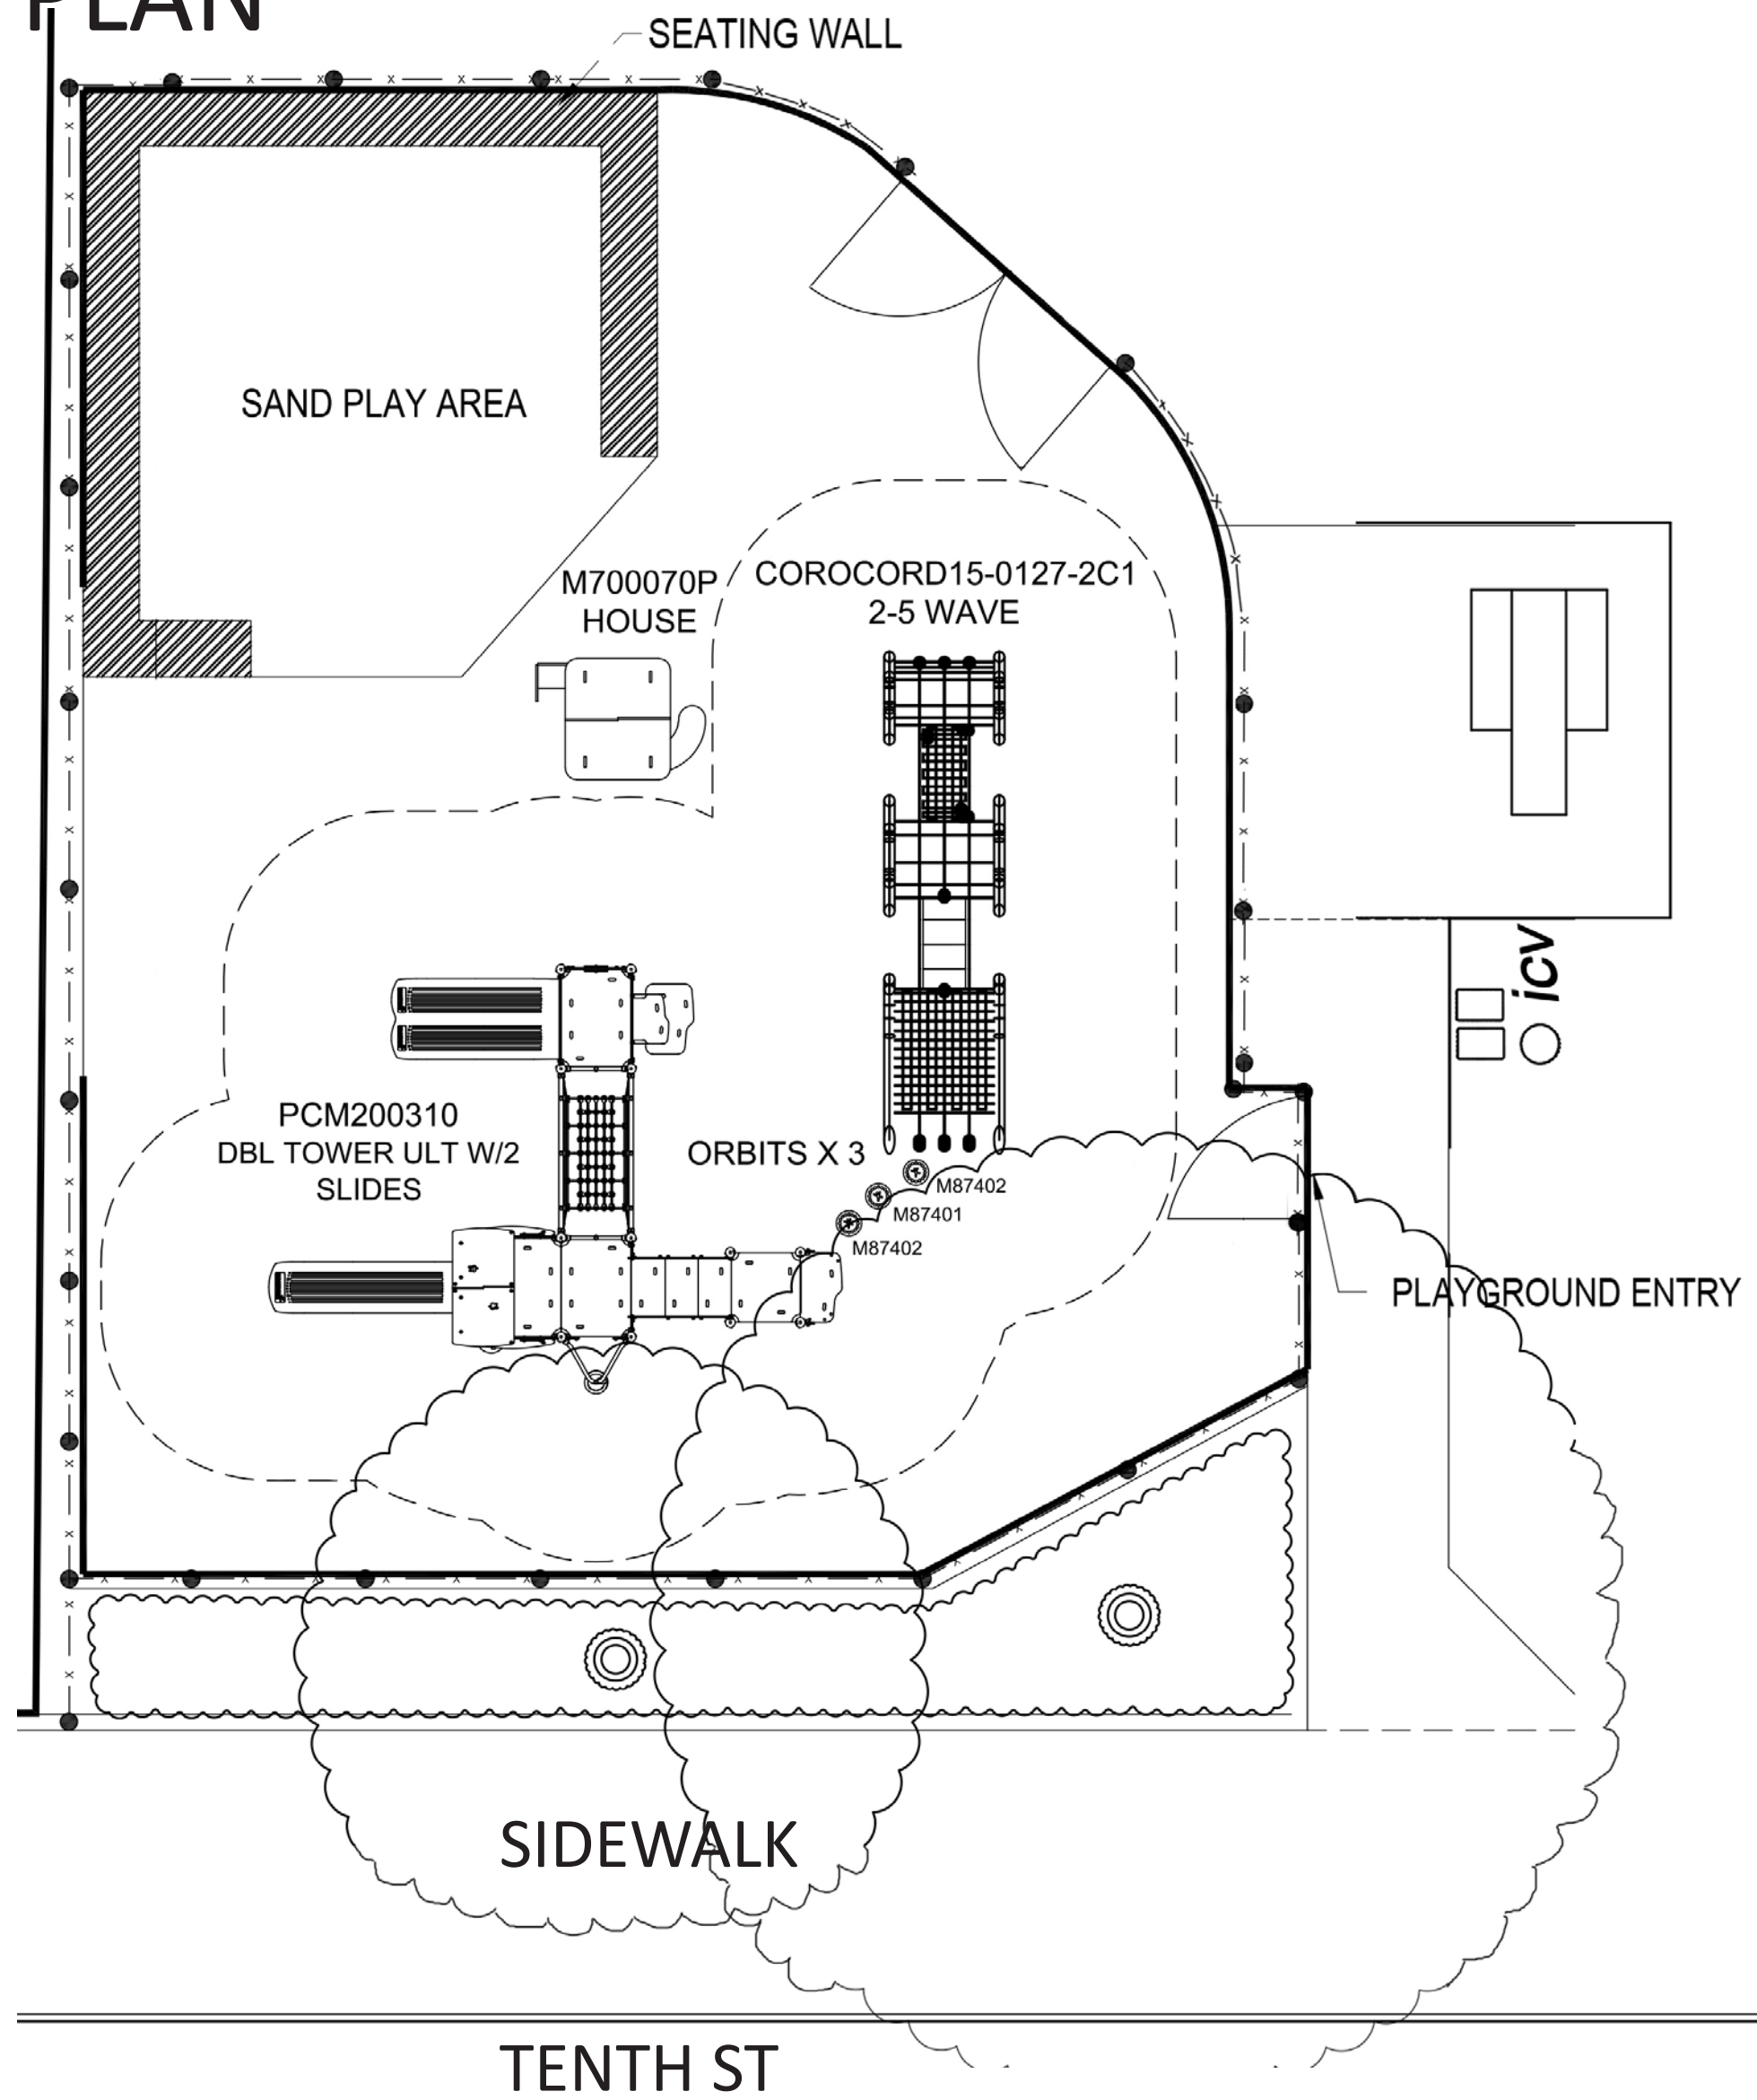

Talk Tubes

Fossil Dig

Ring-a-Bell™ Panel

PLAN

3D RENDERINGS

Play House

Double Tower

GEORGE FLORENCE PARK

**SOUTH PLAY AREA OPTION 1
FOR AGES 5-12 YEARS**

PLAY EQUIPMENT ELEMENTS

Netplex® 14

Watermill™ Climber

Sol Spinner

SwiggleKnots™ Bridge

Disc Net™ Climber

Belt Seat Chain Swing

GEORGE FLORENCE PARK

SOUTH PLAY AREA OPTION 1 FOR AGES 5-12 YEARS

PLAN

3D RENDERINGS

Climbing Loop

TENTH ST

Spinner Bowl

Spica