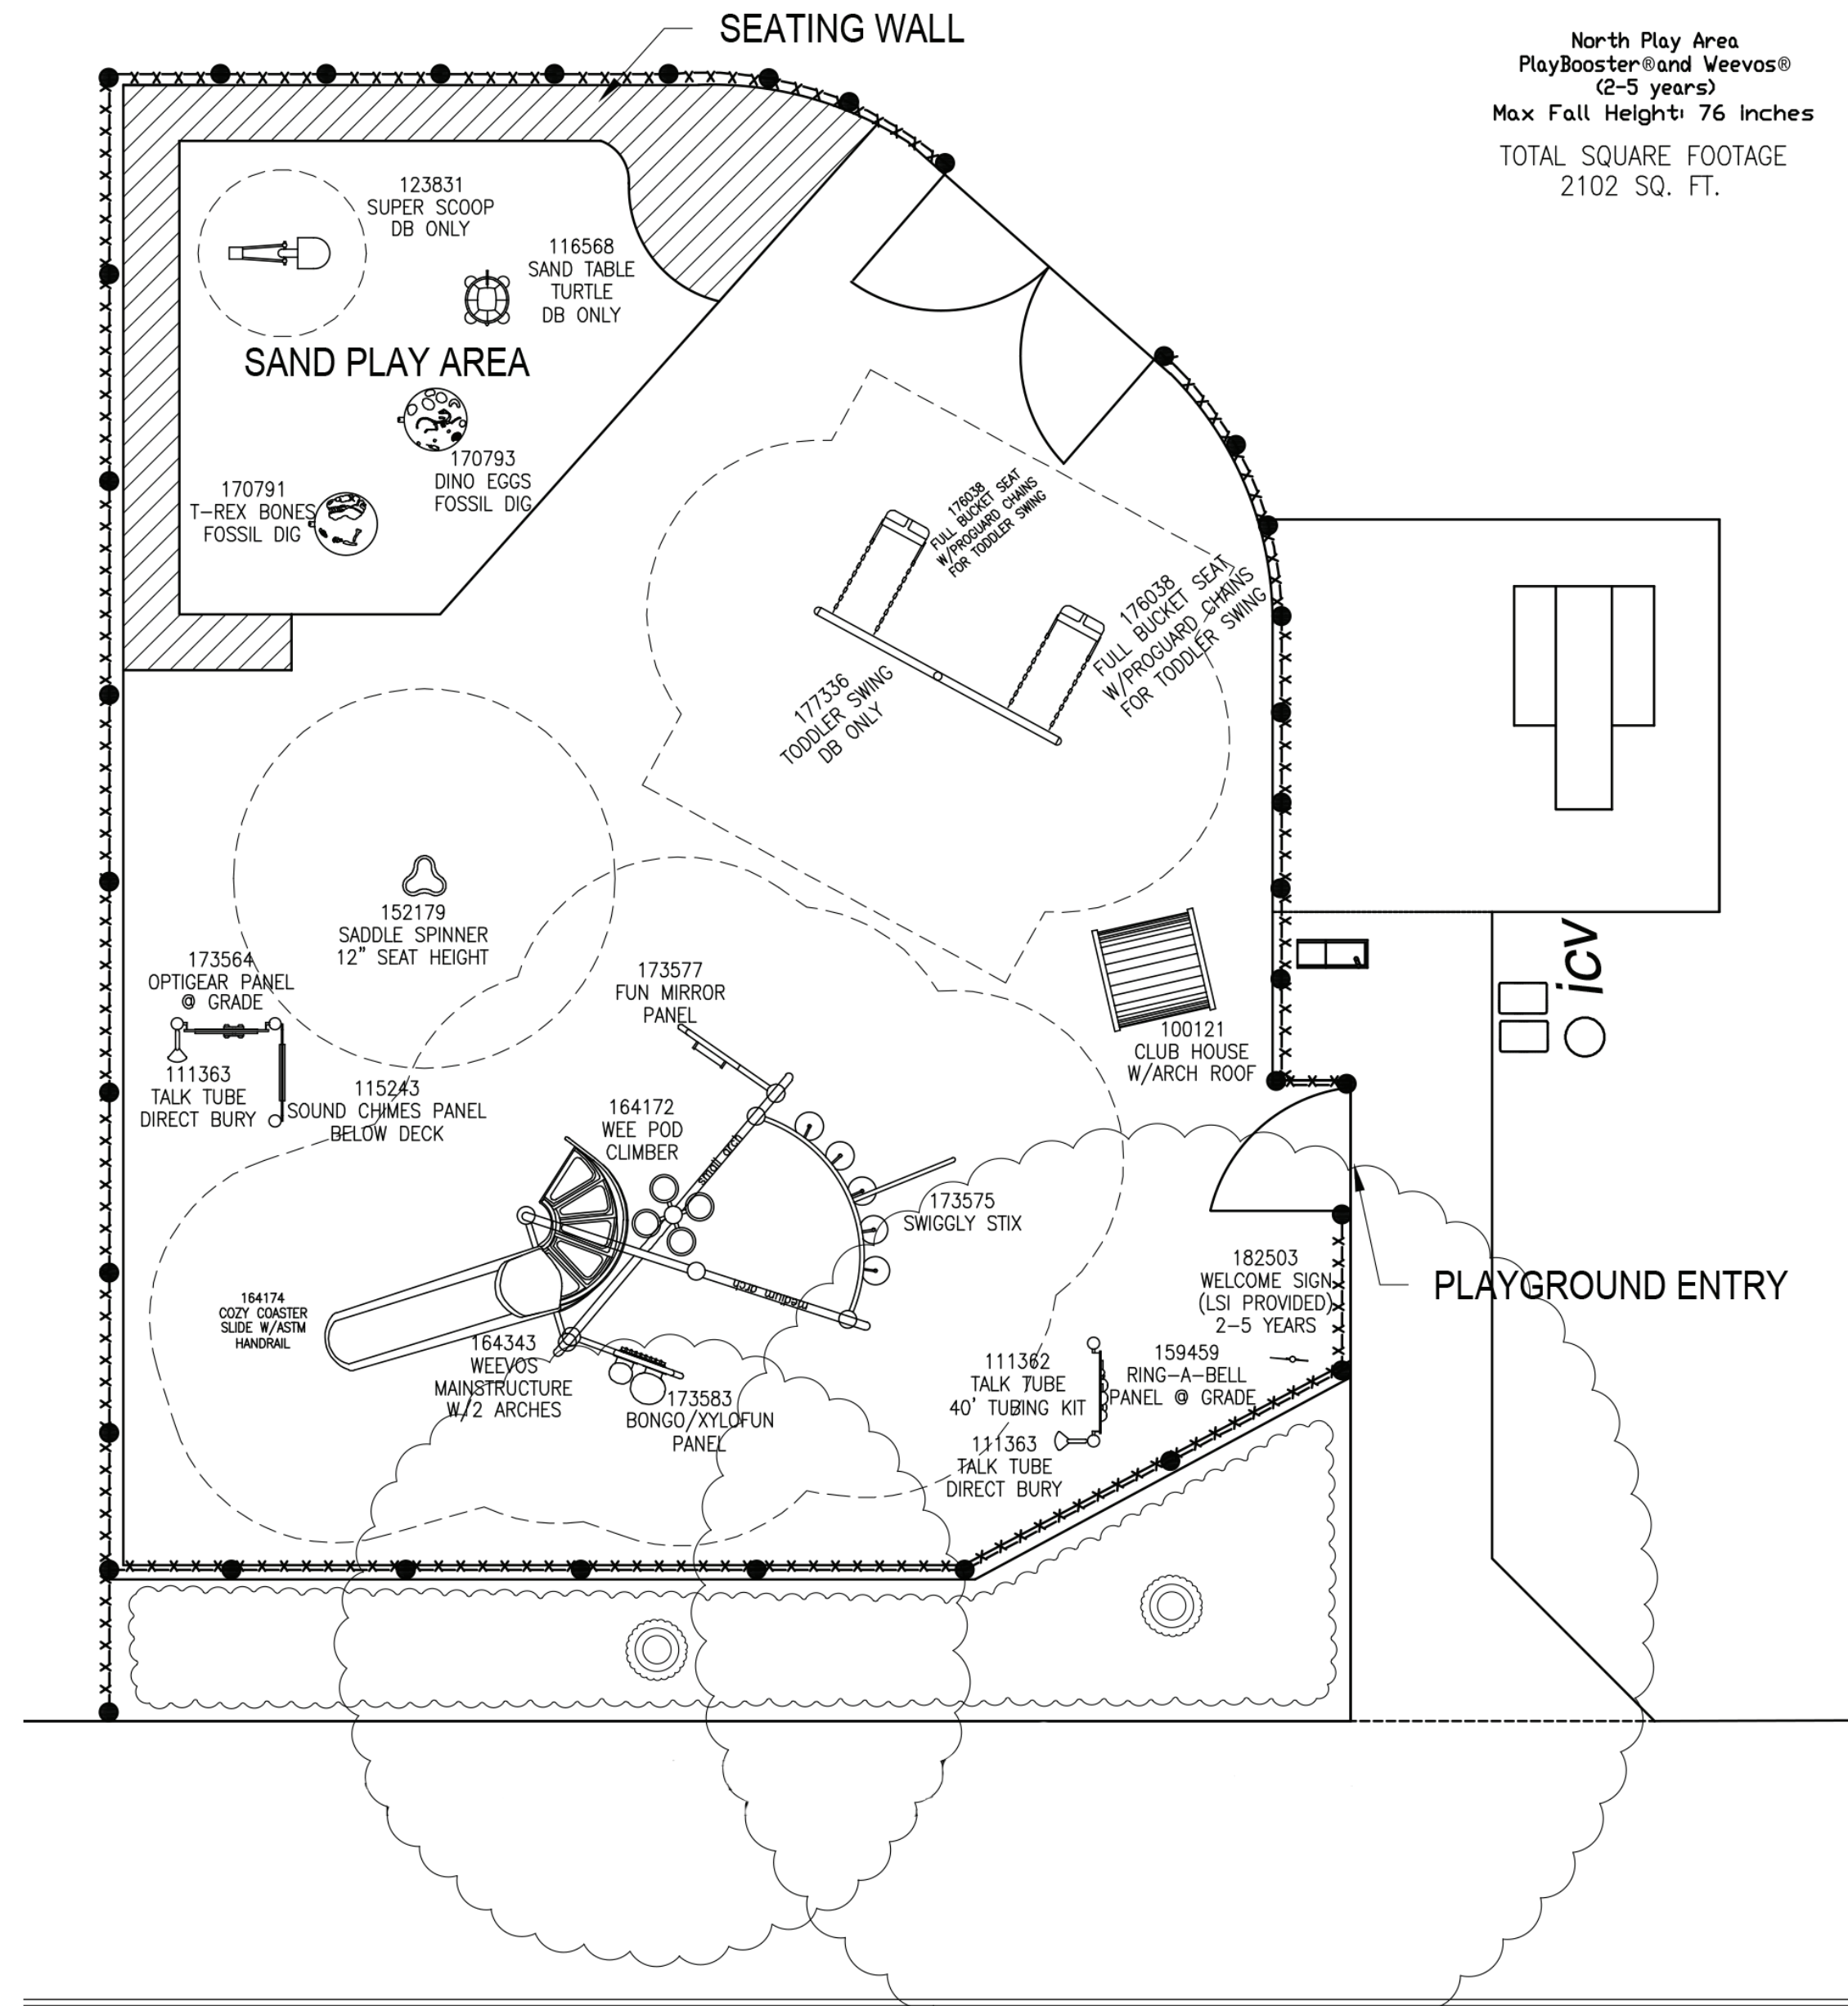

NORTH PLAY AREA

SOUTH PLAY AREA

GEORGE FLORENCE PARK

EXISTING CONDITIONS

POURED-IN-PLACE RUBBER OPTION

WOOD FIBER OPTION

FENCE (NORTH AREA ONLY)

PLAN

Superscoop

ClubHouse

Visual sensory

Turtle Sand Table

Saddle Spinner

Toddler Swing

Wee Pod® Climber

Chimes Panel

Talk Tubes

Fossil Dig

Ring-a-Bell™ Panel

PLAN

3D RENDERINGS

Play House

Double Tower

GEORGE FLORENCE PARK

GEORGE FLORENCE PARK

SOUTH PLAY AREA OPTION 1 FOR AGES 5-12 YEARS

PLAN

3D RENDERINGS

Climbing Loop

TENTH ST

Spinner Bowl

Spica