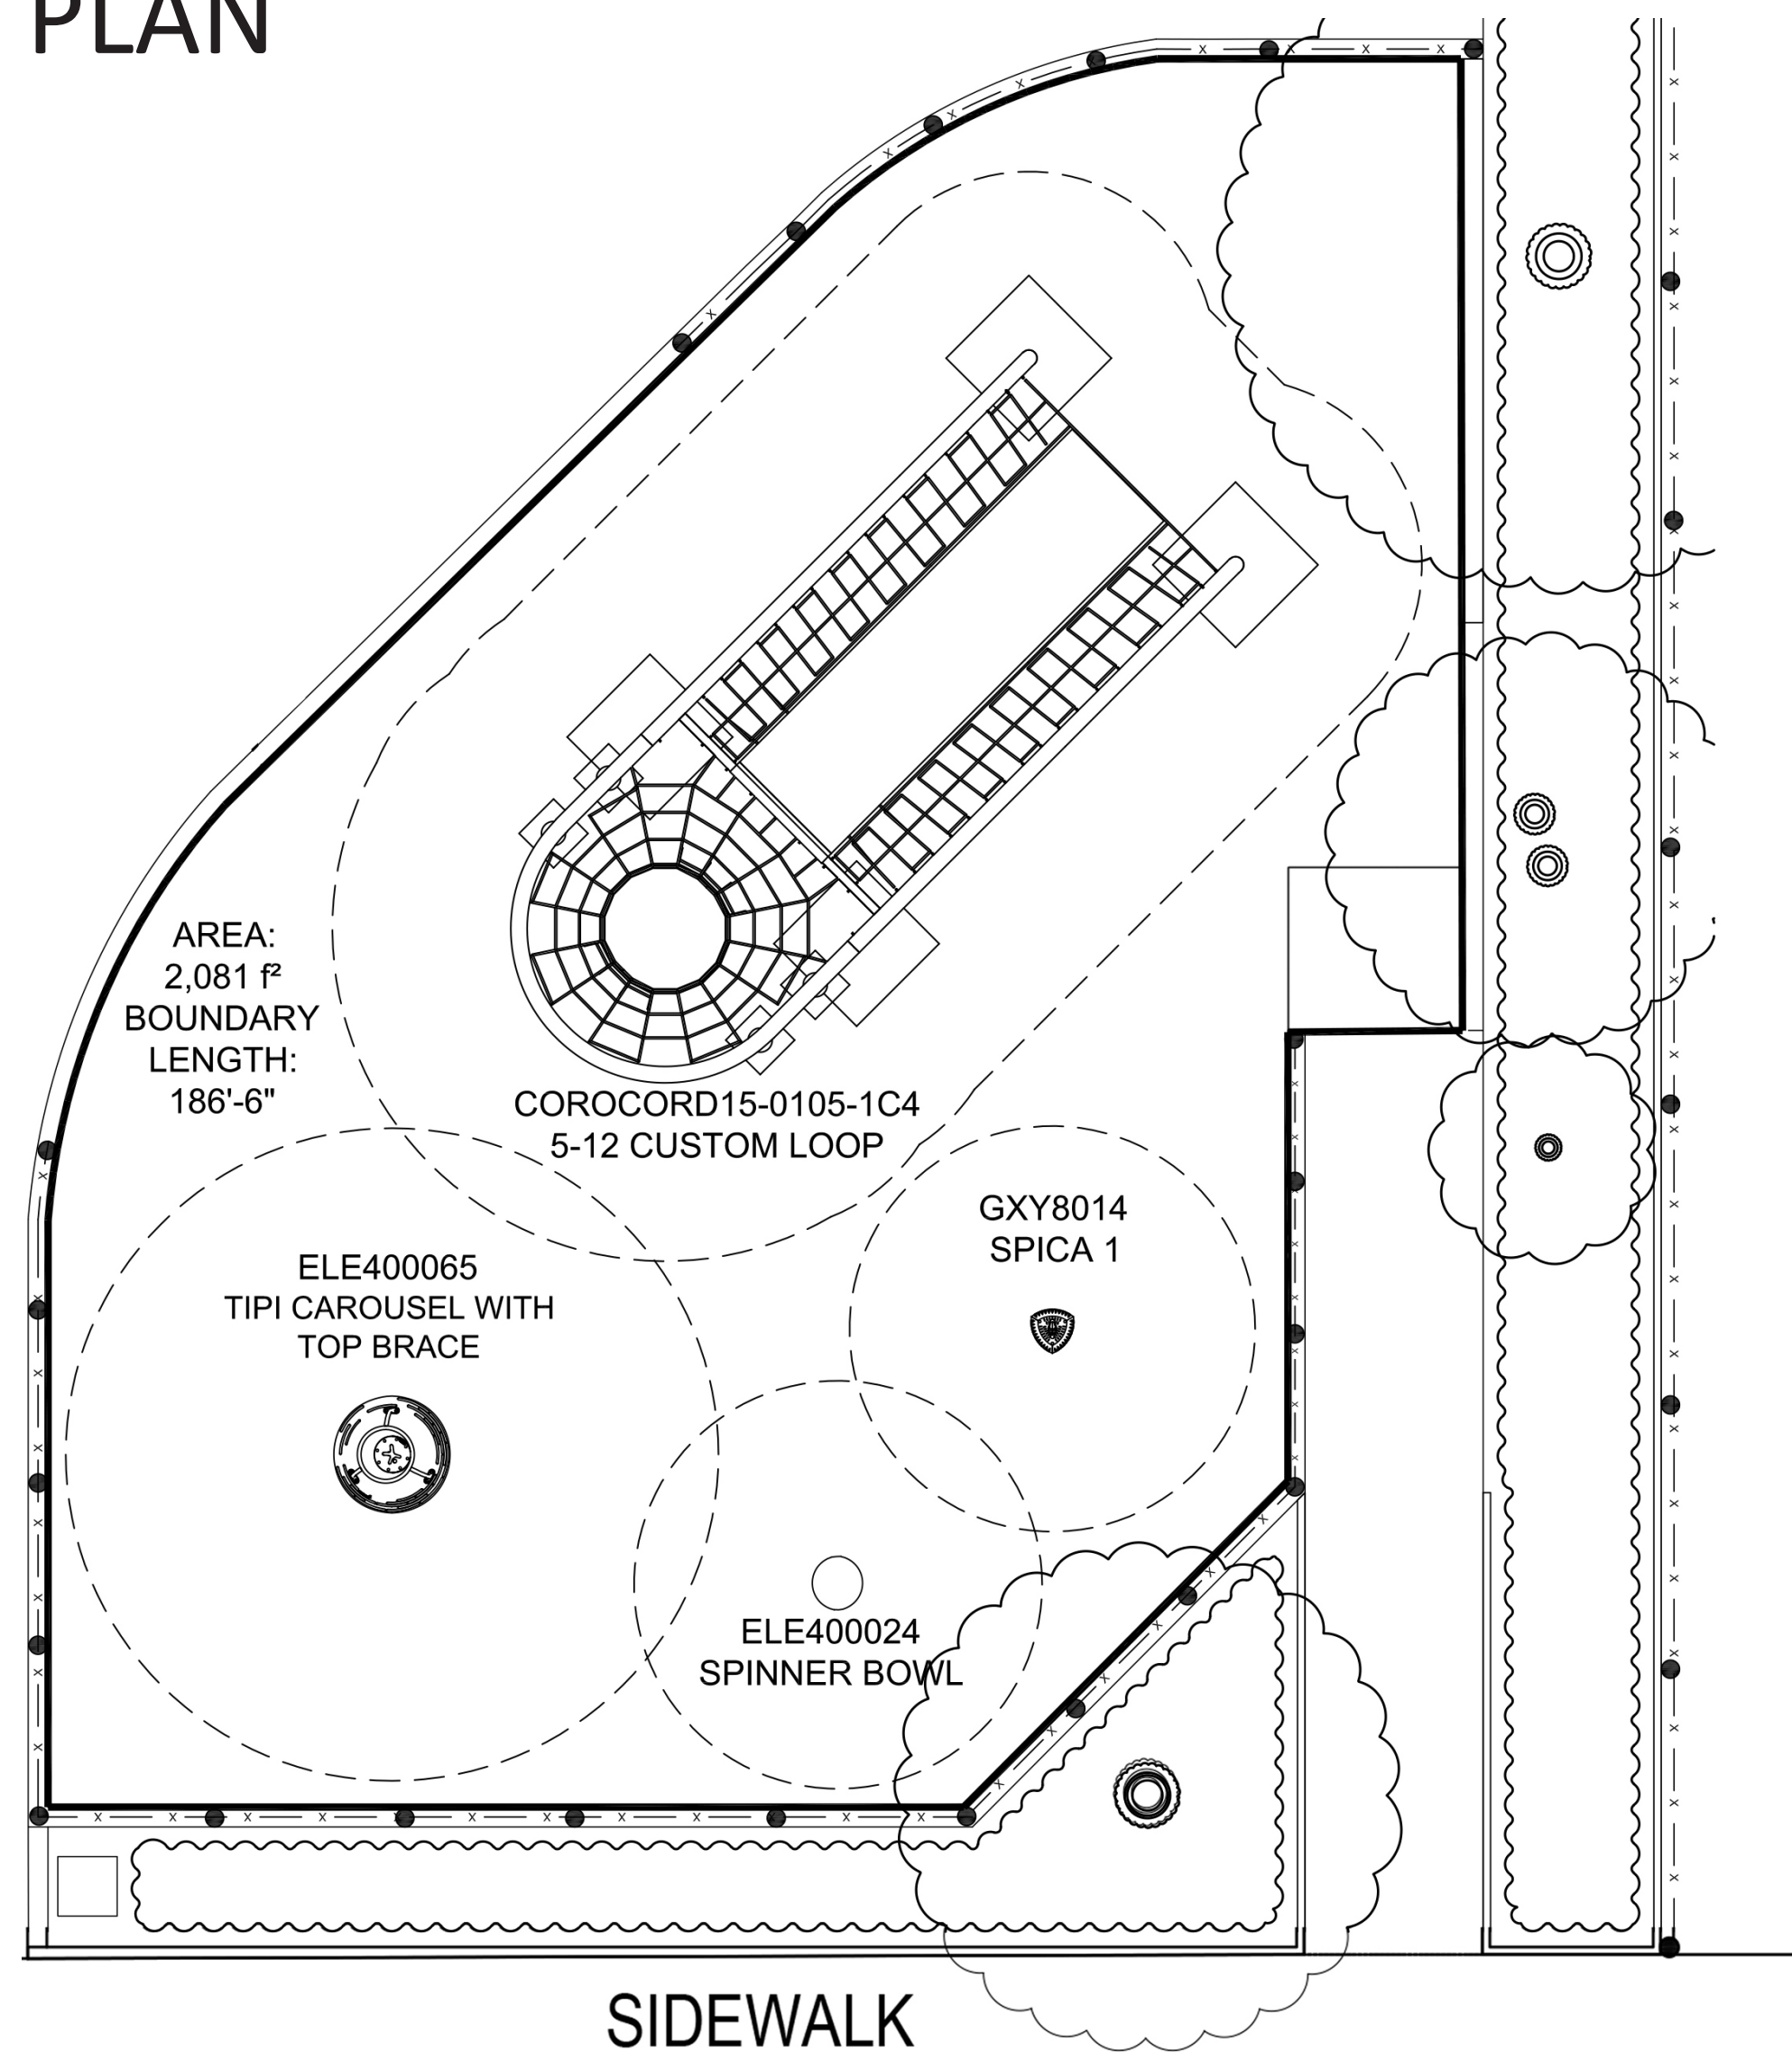

**SOUTH PLAY AREA OPTION 1
FOR AGES 5-12 YEARS**

PLAY EQUIPMENT ELEMENTS

Netplex® 14

Watermill™ Climber

Sol Spinner

SwiggleKnots™ Bridge

Disc Net™ Climber

Belt Seat Chain Swing

GEORGE FLORENCE PARK

SOUTH PLAY AREA OPTION 1 FOR AGES 5-12 YEARS

PLAN

3D RENDERINGS

Climbing Loop

TENTH ST

Spinner Bowl

Spica