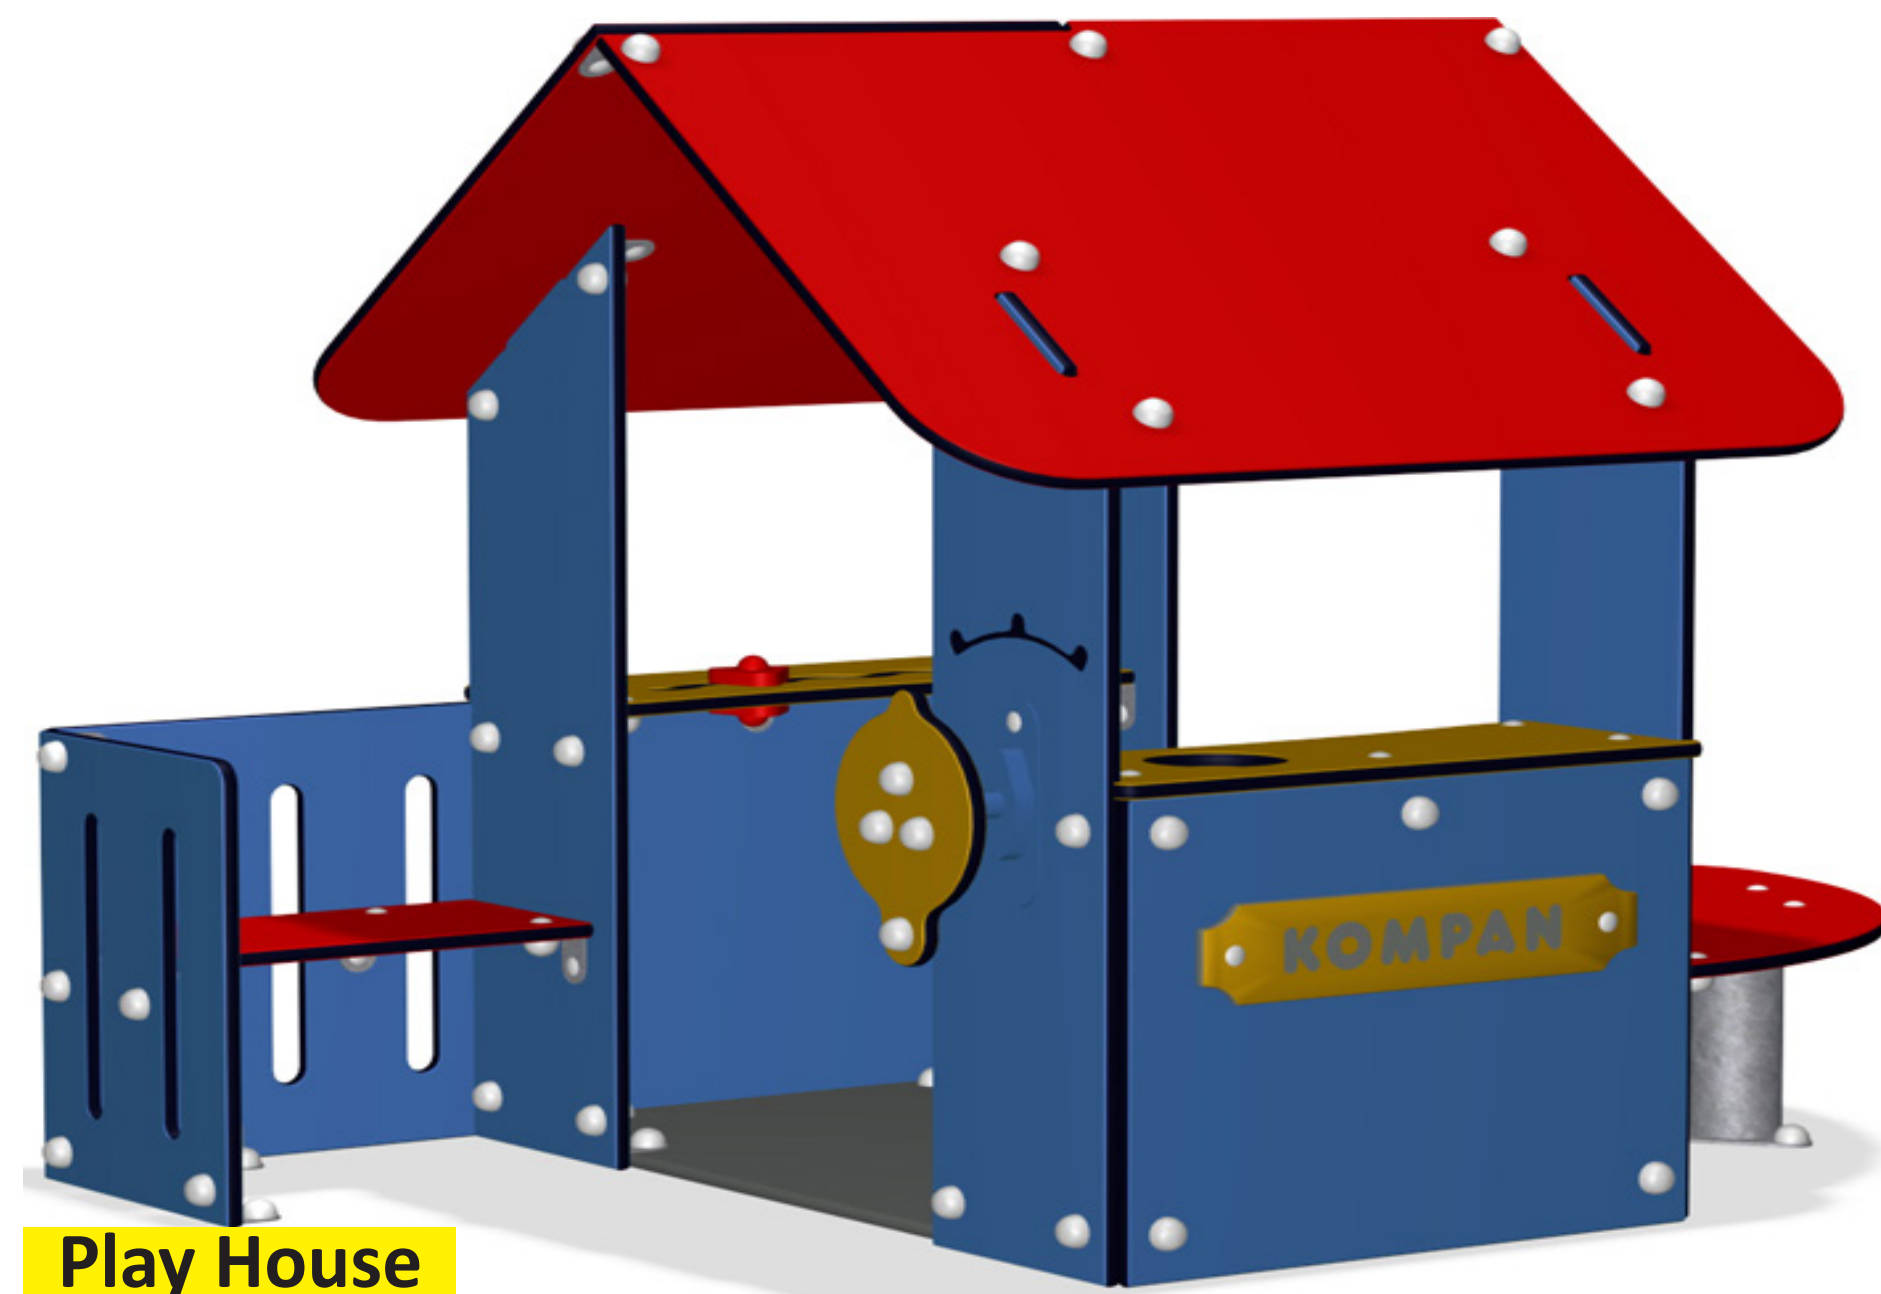

Superscoop

ClubHouse

Visual sensory

Turtle Sand Table

Saddle Spinner

Toddler Swing

Wee Pod® Climber

Chimes Panel

Talk Tubes

Fossil Dig

Ring-a-Bell™ Panel

PLAN

3D RENDERINGS

Play House

Double Tower

GEORGE FLORENCE PARK

**SOUTH PLAY AREA OPTION 1
FOR AGES 5-12 YEARS**

PLAY EQUIPMENT ELEMENTS

Netplex® 14

Watermill™ Climber

Sol Spinner

SwiggleKnots™ Bridge

Disc Net™ Climber

Belt Seat Chain Swing