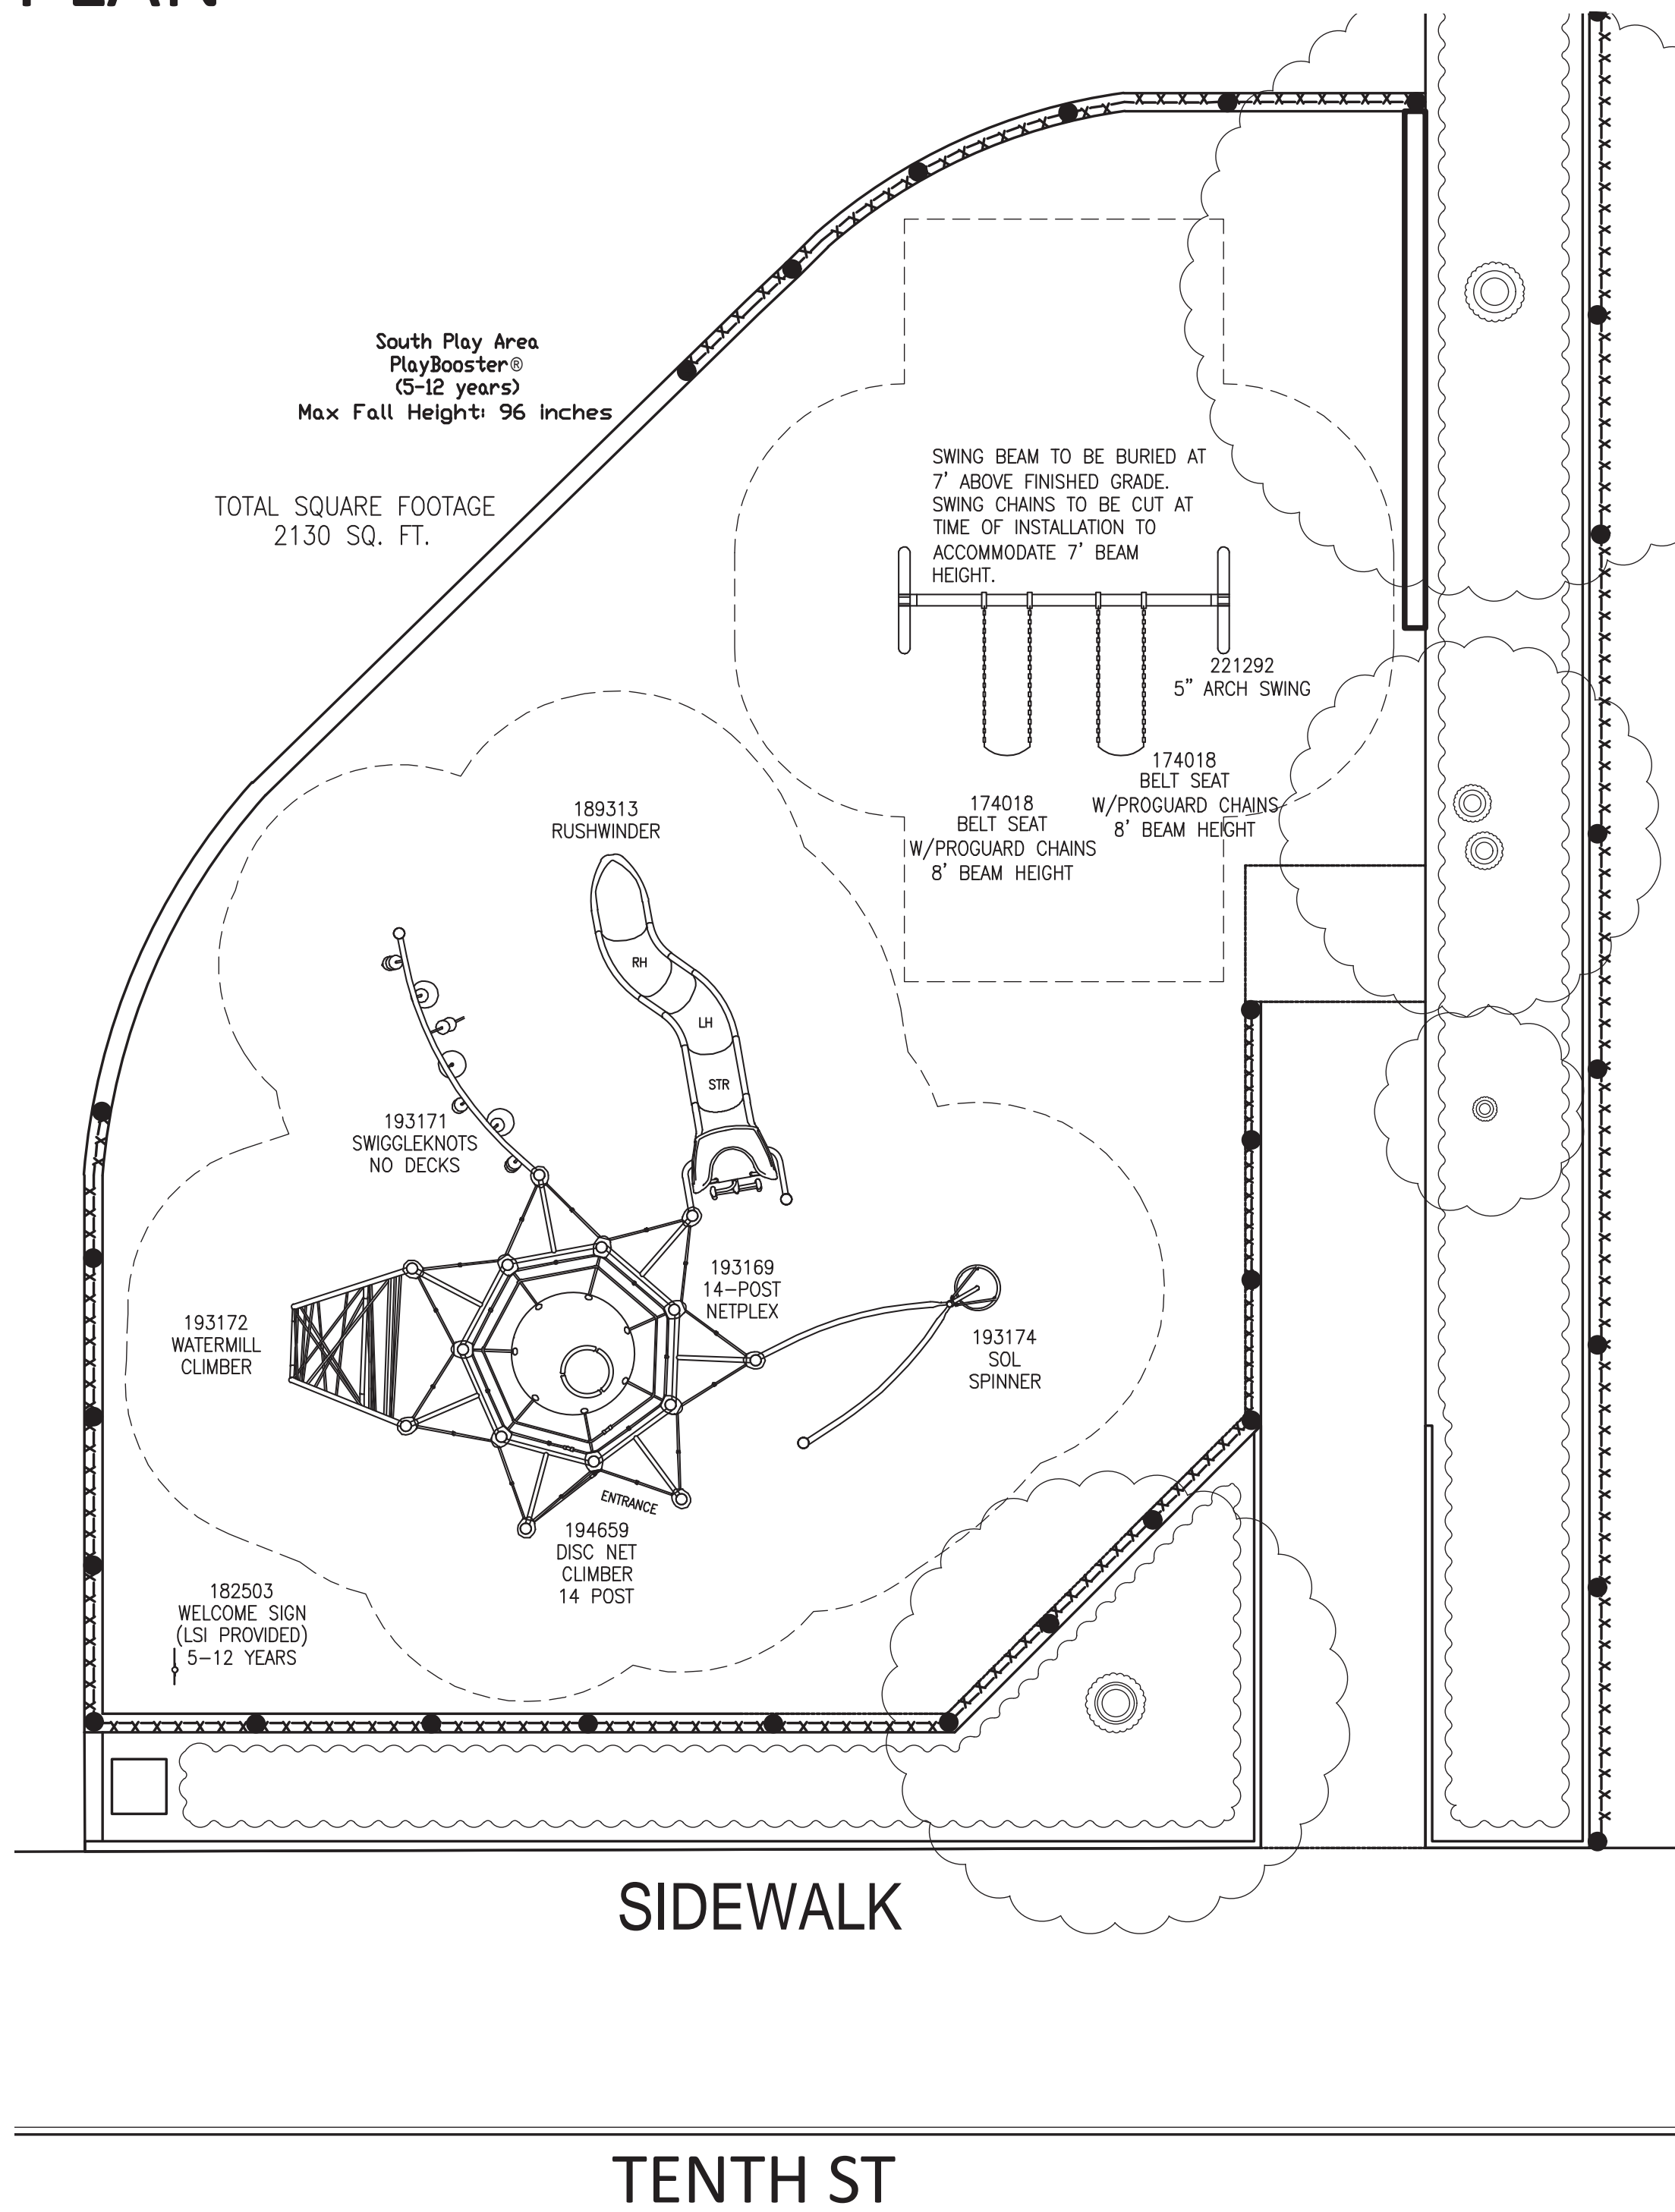

NORTH PLAY AREA

SOUTH PLAY AREA

GEORGE FLORENCE PARK

EXISTING CONDITIONS

POURED-IN-PLACE RUBBER OPTION

WOOD FIBER OPTION

FENCE (NORTH AREA ONLY)

PLAN

NORTH PLAY AREA OPTION 2 FOR AGES 2-5 YEARS

PLAN

3D RENDERINGS

GEORGE FLORENCE PARK

**NORTH PLAY AREA OPTION 3
FOR AGES 2-5 YEARS**

PLAN

3D RENDERINGS

GEORGE FLORENCE PARK

**SOUTH PLAY AREA OPTION 1
FOR AGES 5-12 YEARS**

PLAY EQUIPMENT ELEMENTS

Netplex® 14

Watermill™ Climber

Sol Spinner

SwiggleKnots™ Bridge

Disc Net™ Climber

Belt Seat Chain Swing

GEORGE FLORENCE PARK

SOUTH PLAY AREA OPTION 1 FOR AGES 5-12 YEARS

PLAN

3D RENDERINGS

Climbing Loop

TENTH ST

Spinner Bowl

Spica