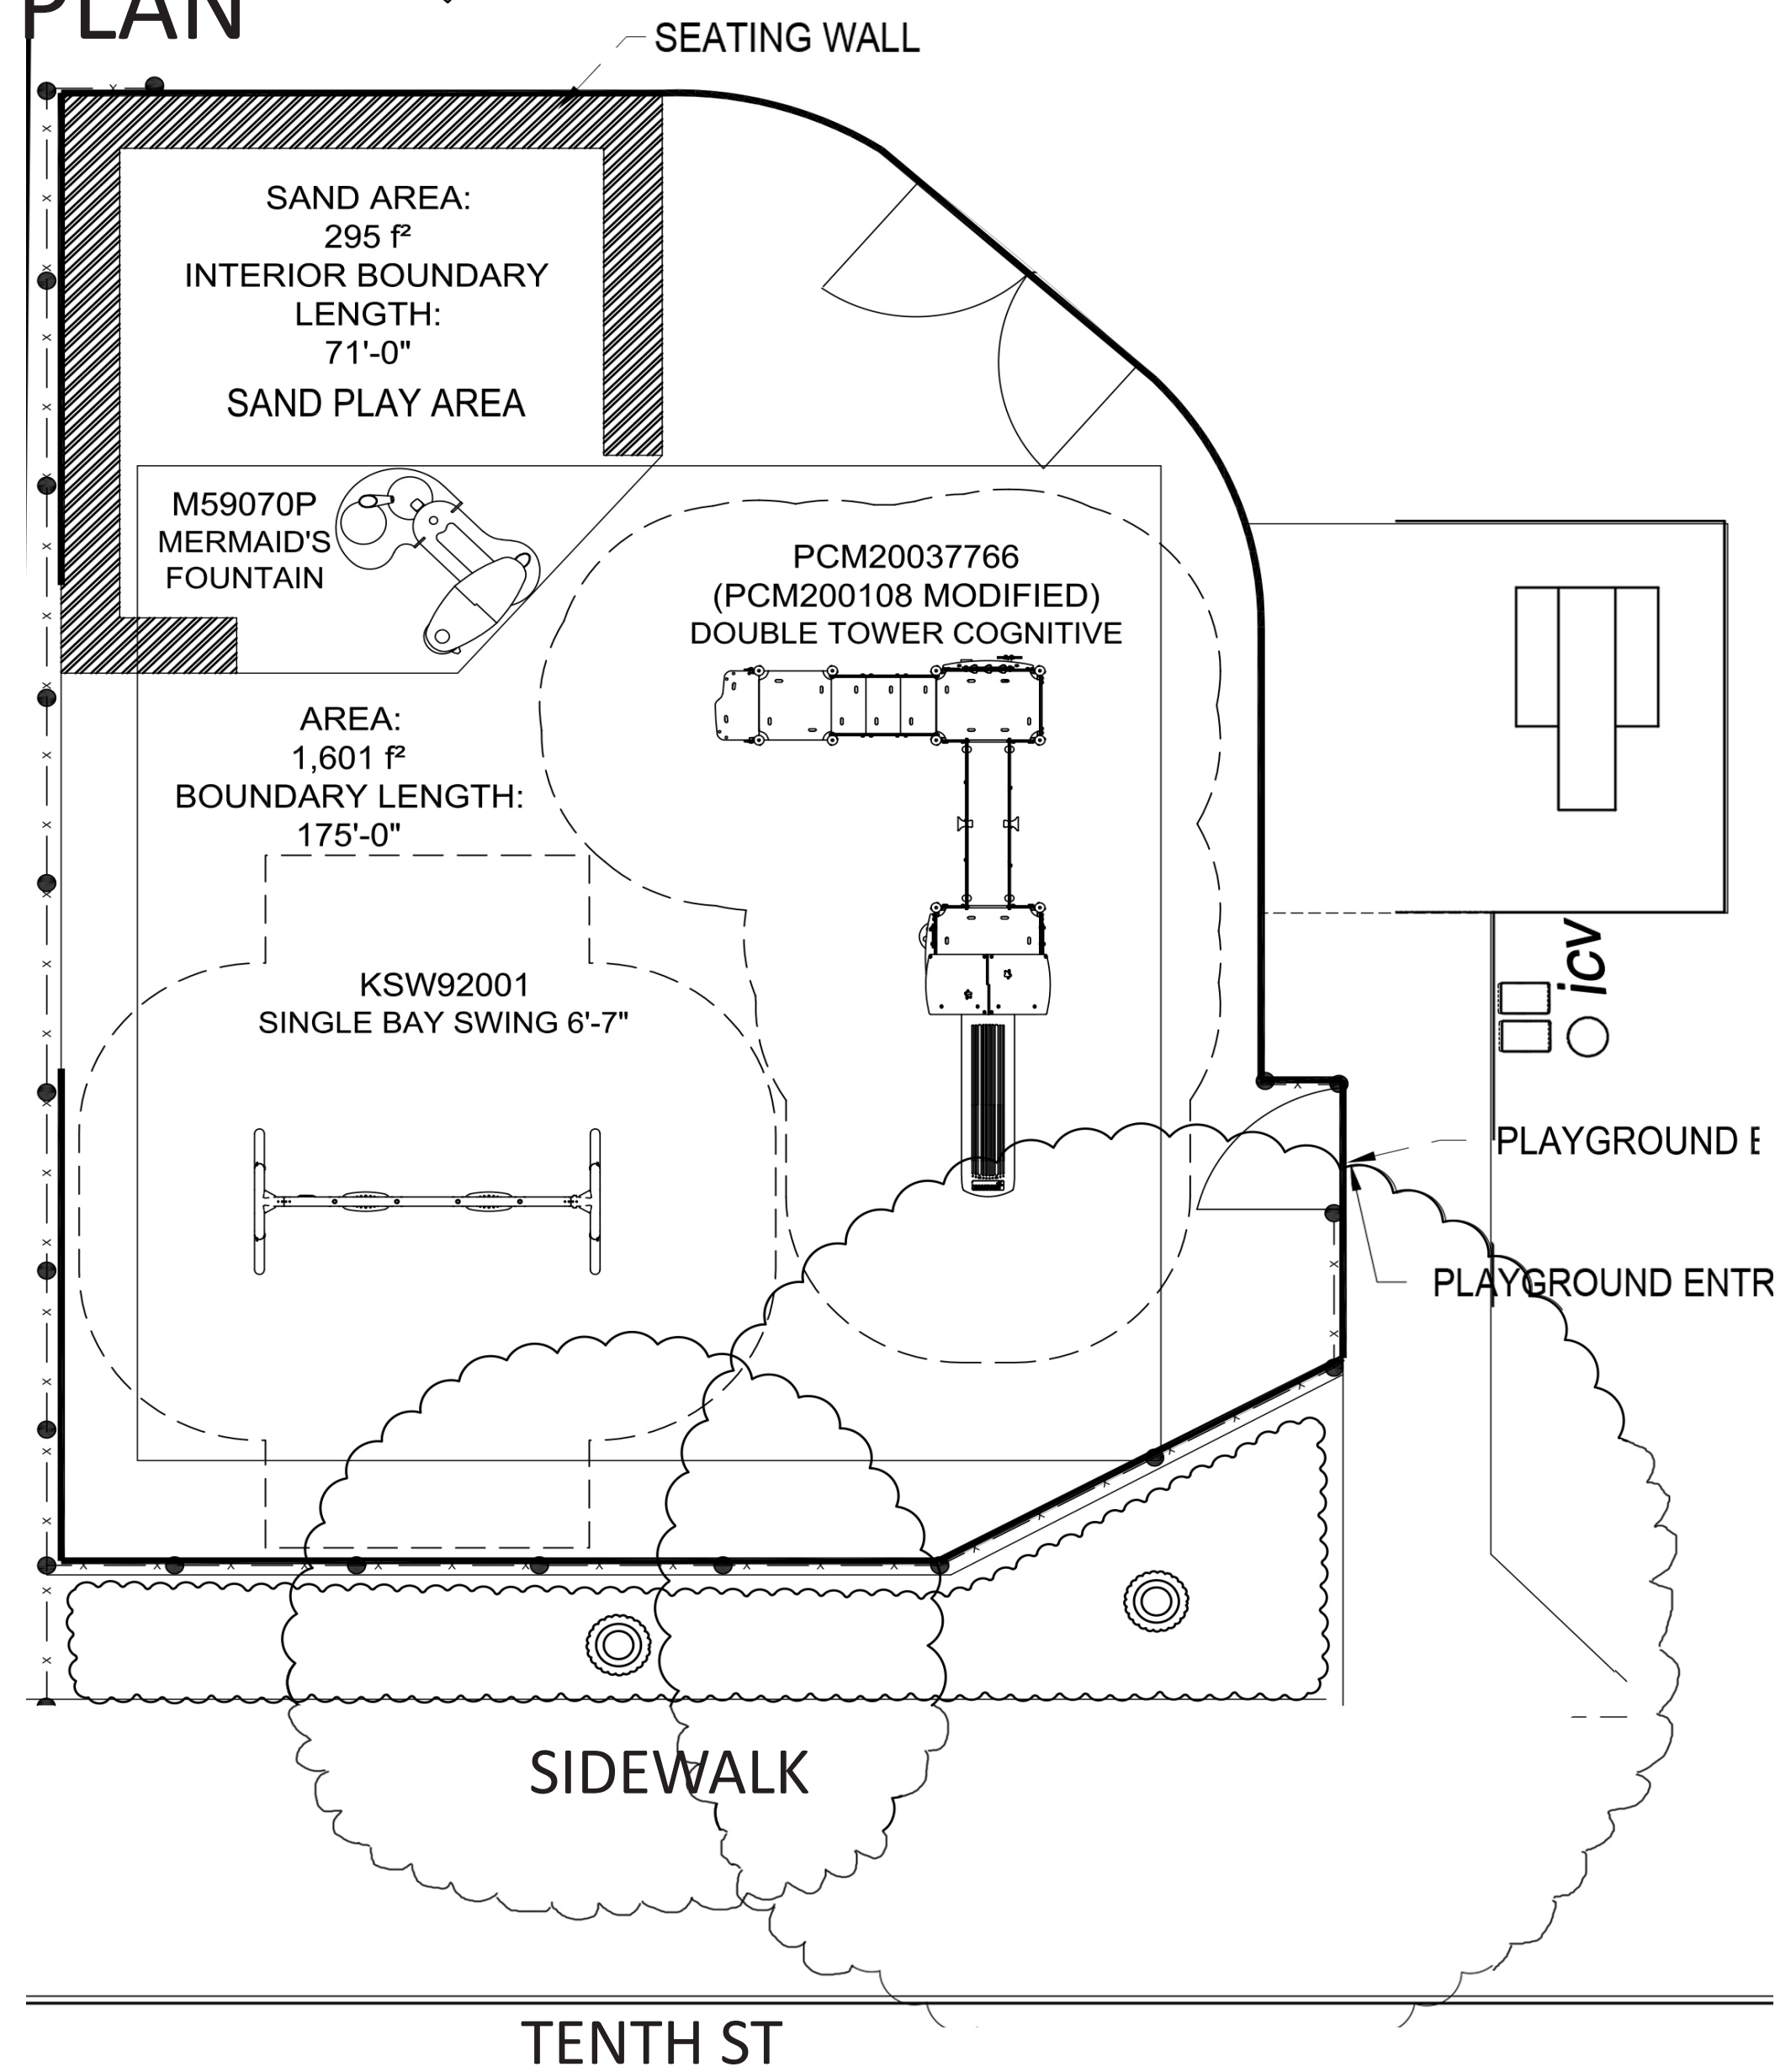

PLAN

3D RENDERINGS