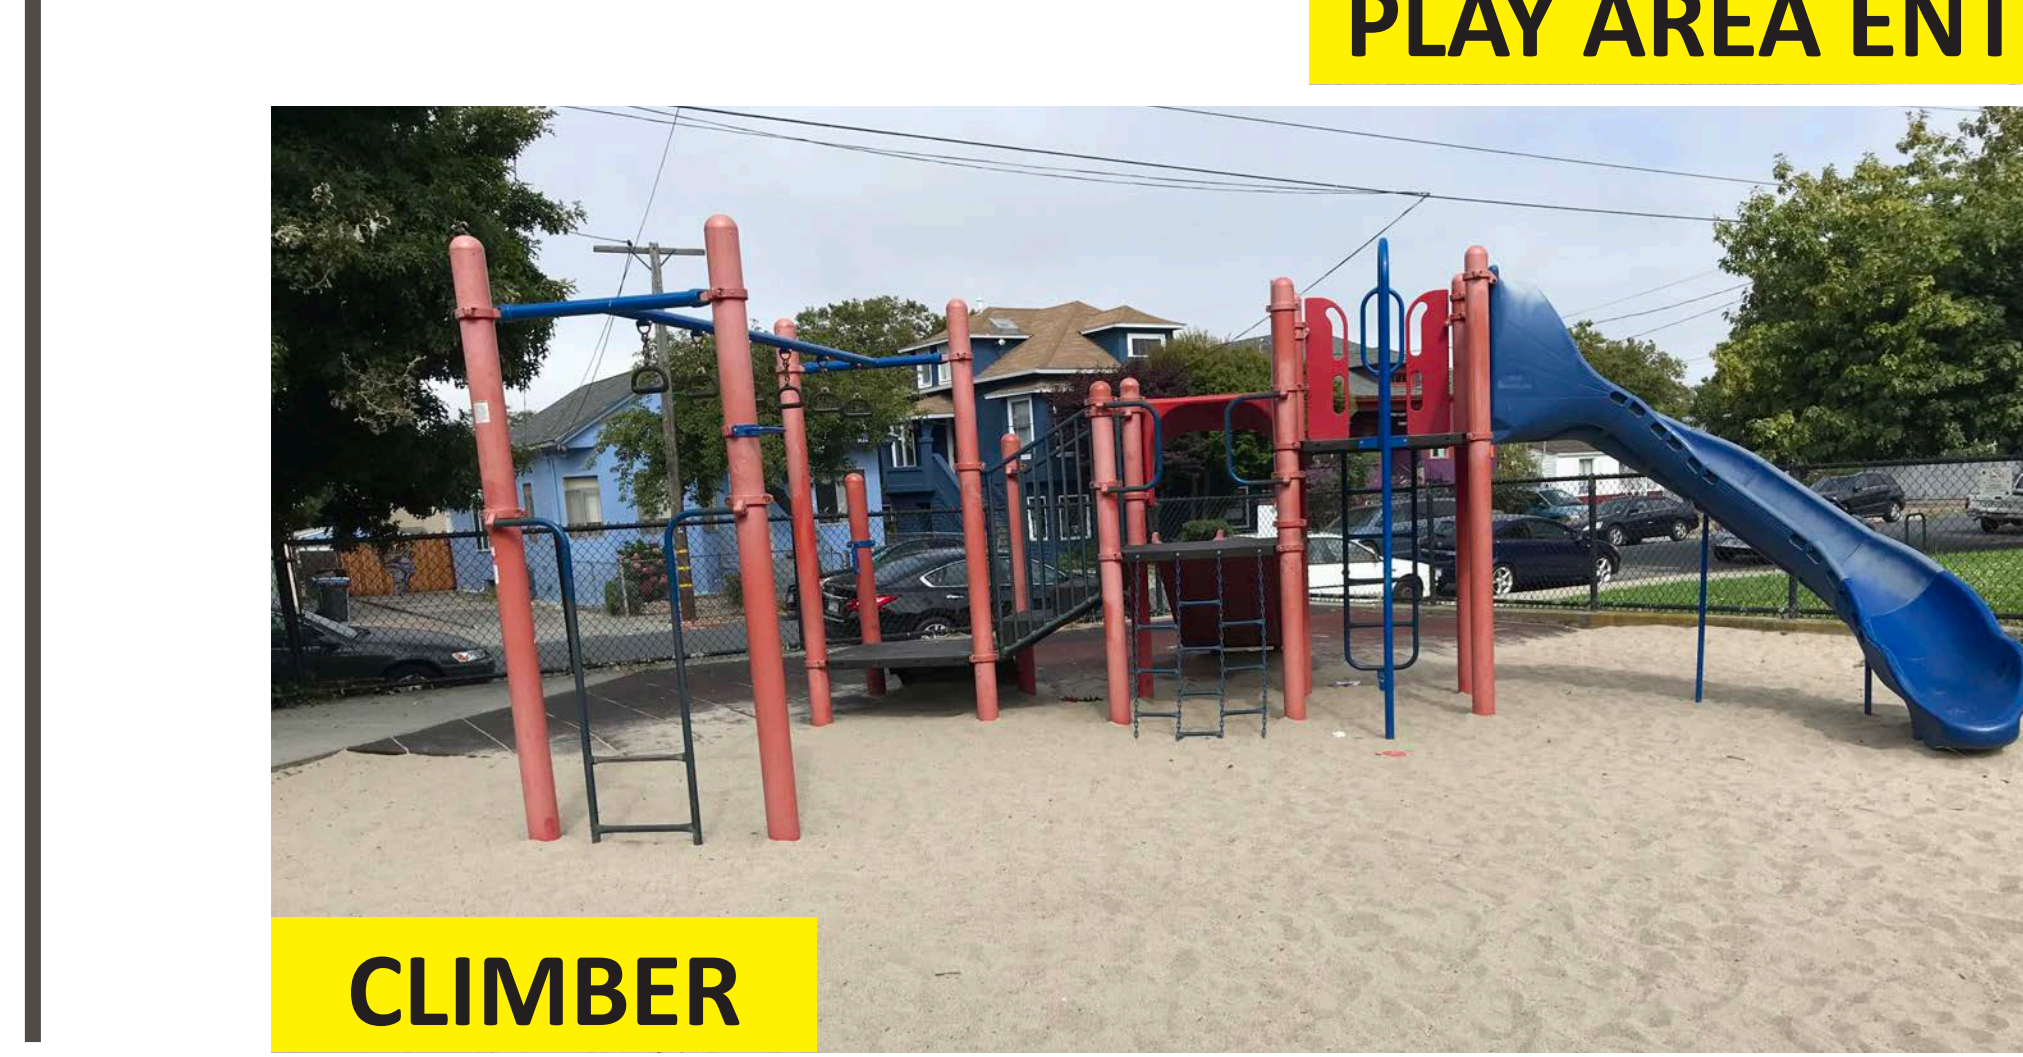

NORTH PLAY AREA

SOUTH PLAY AREA