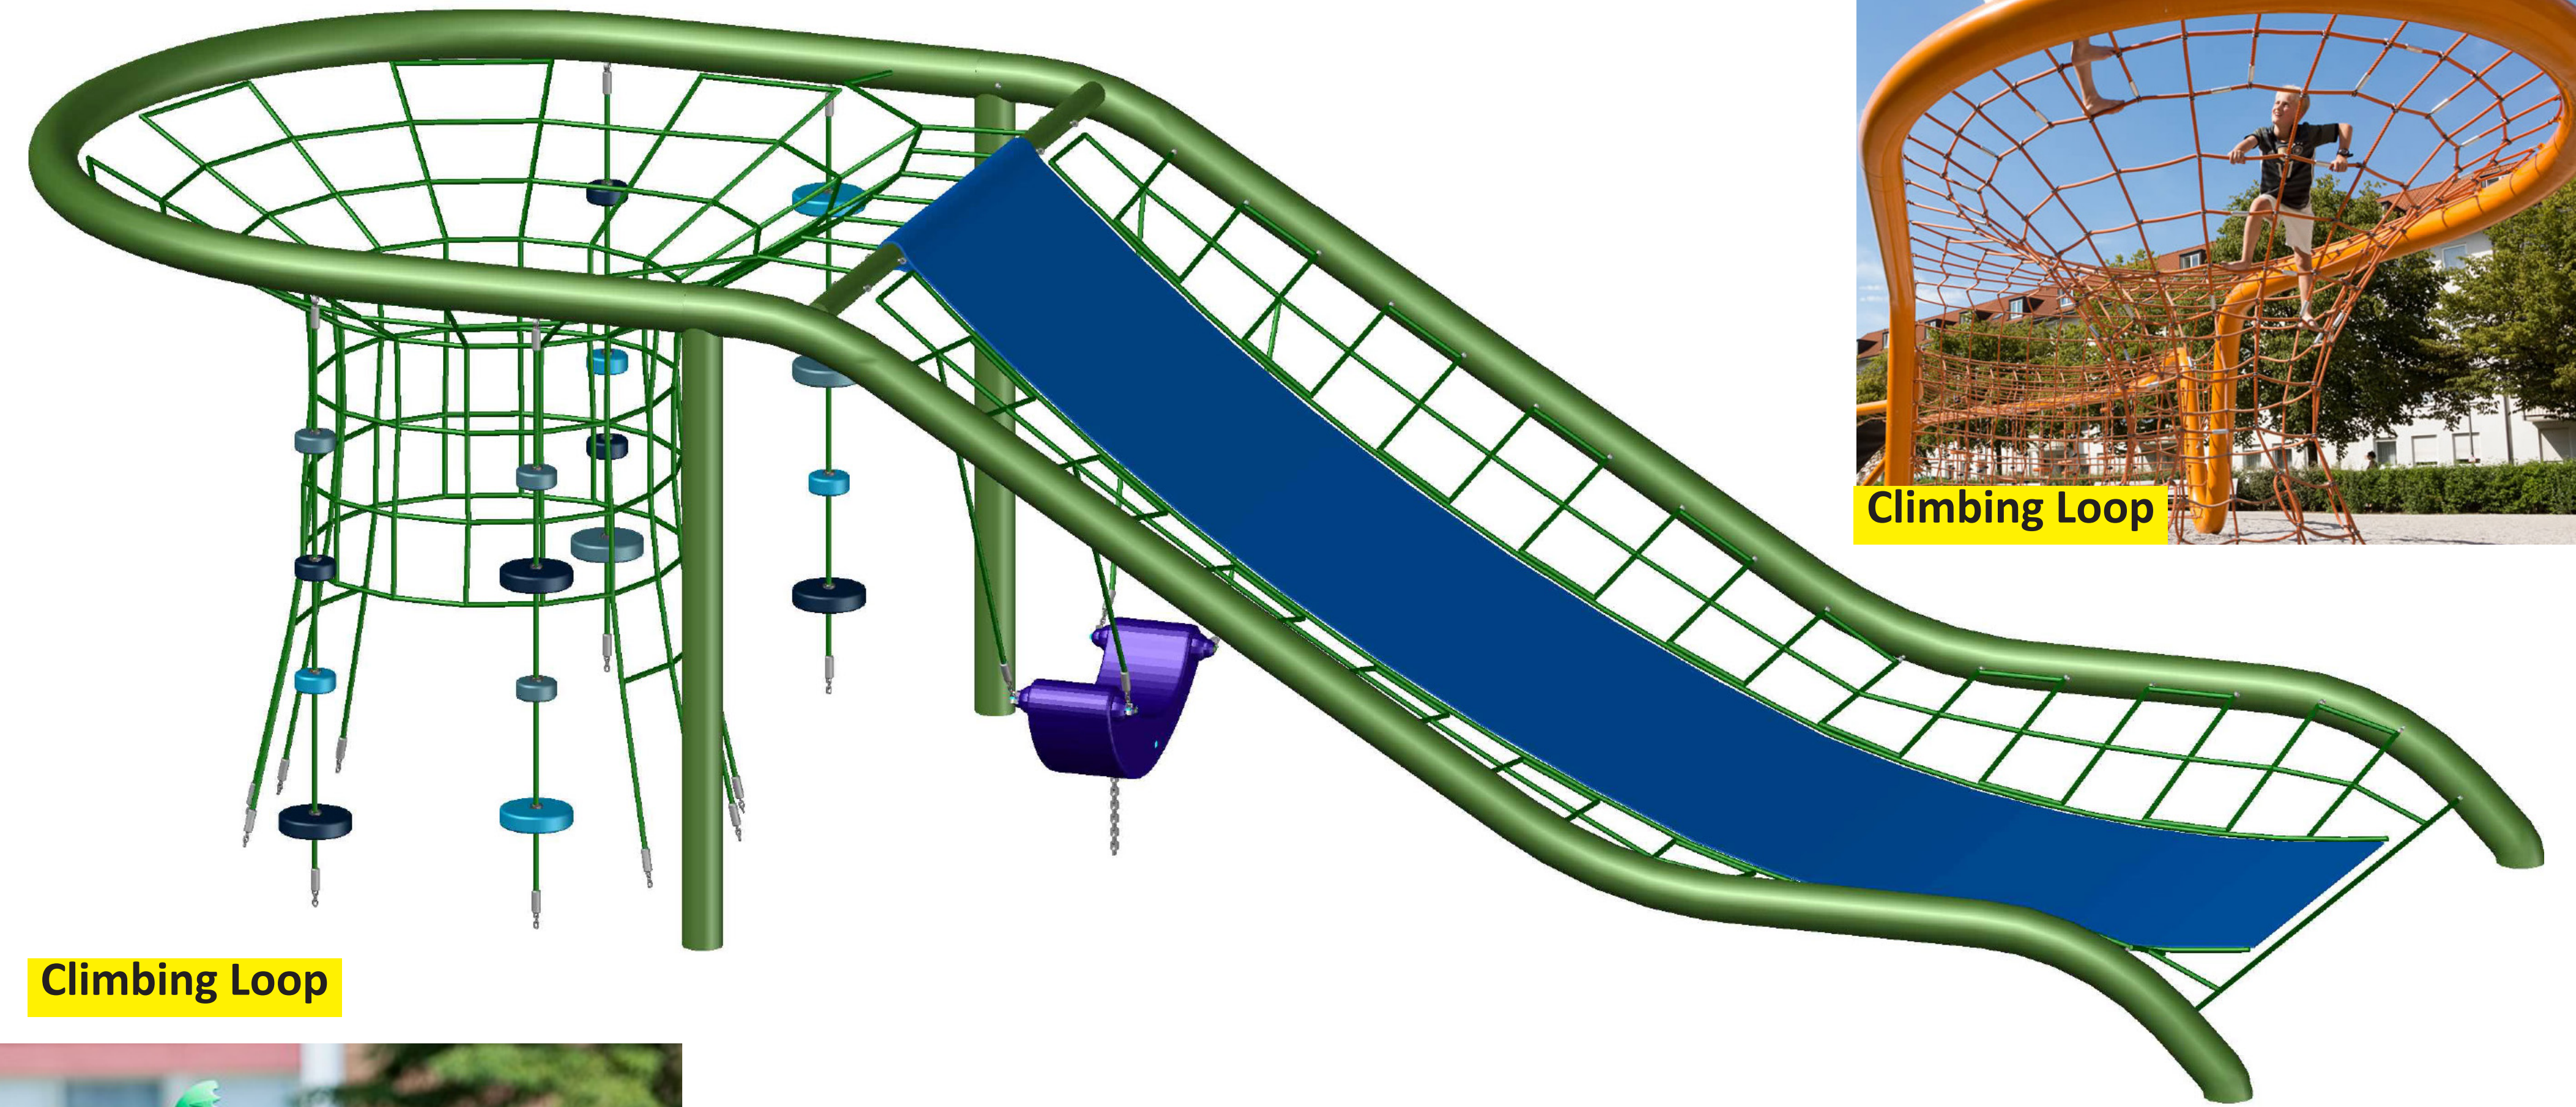

**SOUTH PLAY AREA OPTION 1
FOR AGES 5-12 YEARS**

PLAY EQUIPMENT ELEMENTS

Netplex® 14

Watermill™ Climber

Sol Spinner

SwiggleKnots™ Bridge

Disc Net™ Climber

Belt Seat Chain Swing

GEORGE FLORENCE PARK

SOUTH PLAY AREA OPTION 1 FOR AGES 5-12 YEARS

PLAN

3D RENDERINGS

Climbing Loop

TENTH ST

Spinner Bowl

Spica

Tipi Carousel With Top Brace

Climbing Loop

GEORGE FLORENCE PARK

SOUTH PLAY AREA OPTION 2
FOR AGES 5-12 YEARS

PLAY EQUIPMENT ELEMENTS

KOMPAN[®]

HARRIS DESIGN

GEORGE FLORENCE PARK

CITY OF BERKELEY

SOUTH PLAY AREA OPTION 3

FOR AGES 5-12 YEARS