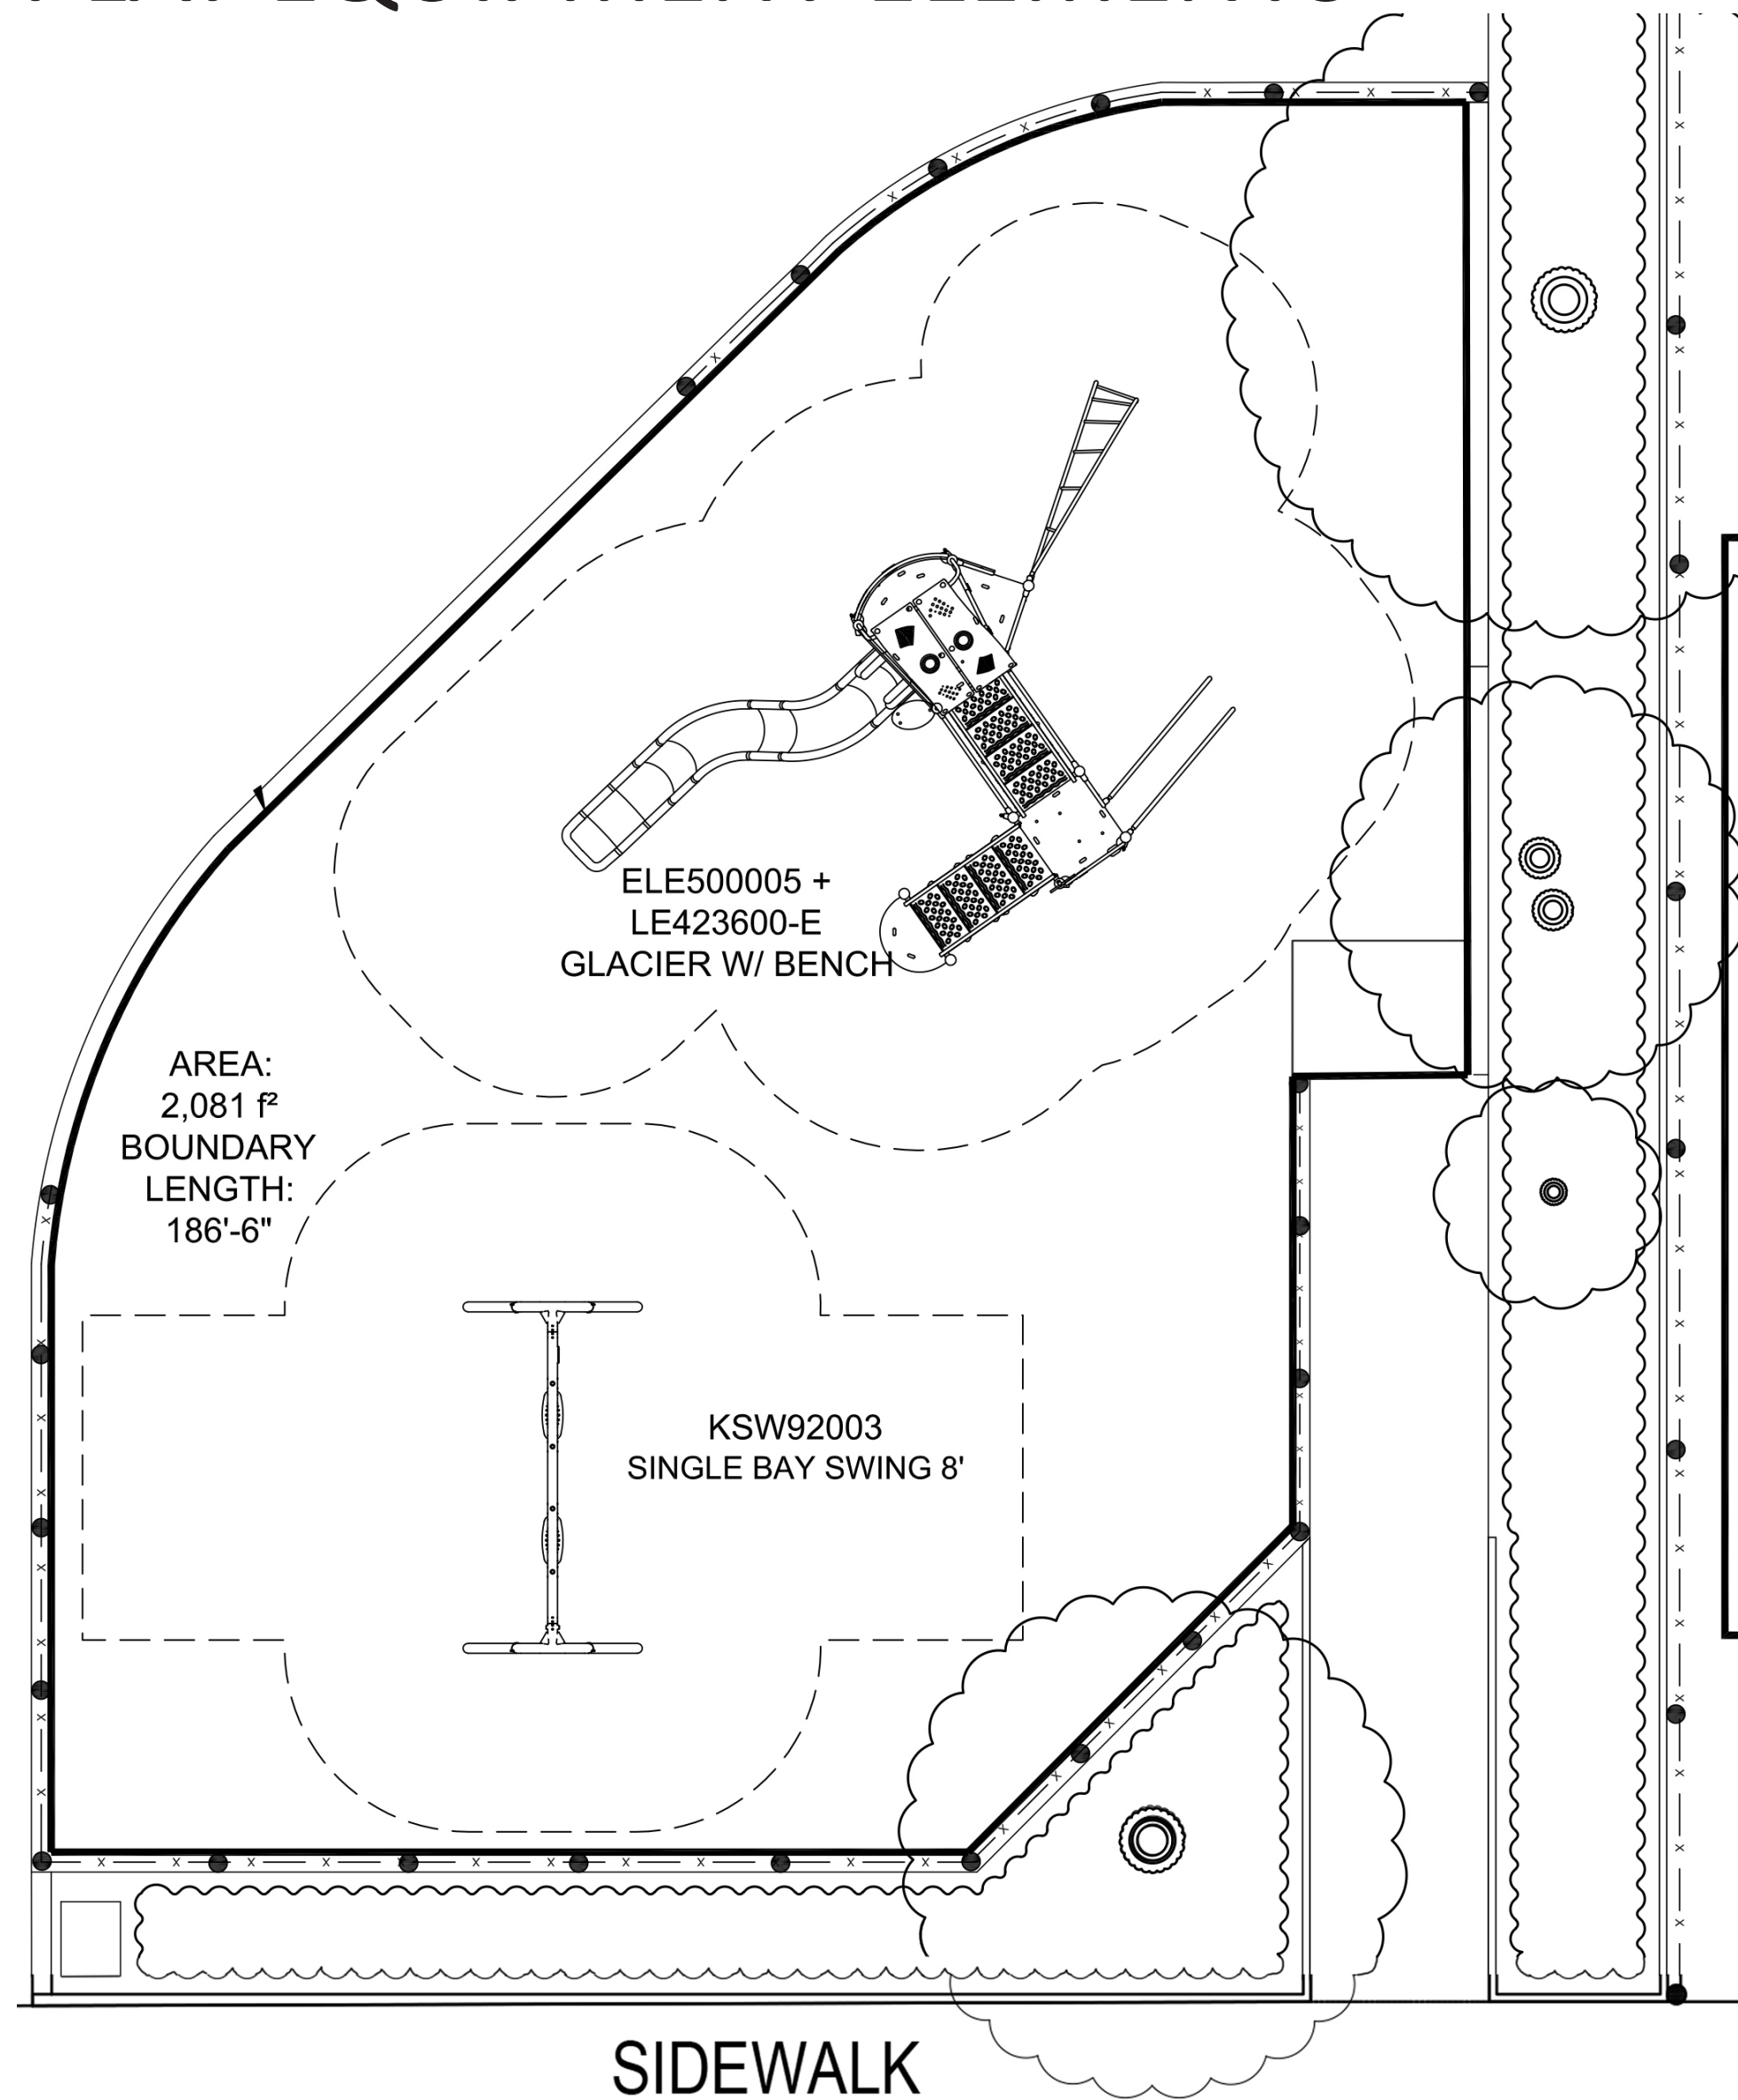

**SOUTH PLAY AREA OPTION 1
FOR AGES 5-12 YEARS**

PLAY EQUIPMENT ELEMENTS

Netplex® 14

Watermill™ Climber

Sol Spinner

SwiggleKnots™ Bridge

Disc Net™ Climber

Belt Seat Chain Swing

GEORGE FLORENCE PARK

SOUTH PLAY AREA OPTION 1 FOR AGES 5-12 YEARS

PLAN

3D RENDERINGS

Climbing Loop

TENTH ST

Spinner Bowl

Spica

Tipi Carousel With Top Brace

Climbing Loop

GEORGE FLORENCE PARK

SOUTH PLAY AREA OPTION 2
FOR AGES 5-12 YEARS

PLAY EQUIPMENT ELEMENTS

KOMPAN[®]

HARRIS DESIGN

GEORGE FLORENCE PARK

CITY OF BERKELEY

SOUTH PLAY AREA OPTION 3

FOR AGES 5-12 YEARS