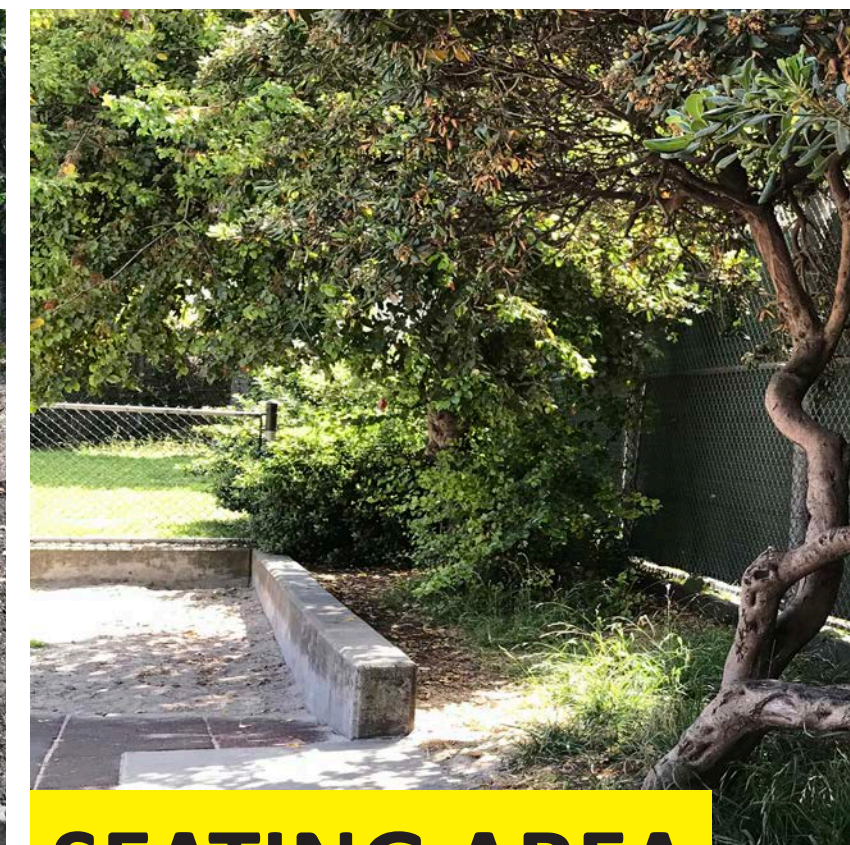

NORTH PLAY AREA

SOUTH PLAY AREA

GEORGE FLORENCE PARK

EXISTING CONDITIONS

POURED-IN-PLACE RUBBER OPTION

WOOD FIBER OPTION

FENCE (NORTH AREA ONLY)

PLAN

3D RENDERINGS

GEORGE FLORENCE PARK

**NORTH PLAY AREA OPTION 1
 FOR AGES 2-5 YEARS**

PLAY EQUIPMENT ELEMENTS

Bongo and Xylofun Panel

Bobble Rider

Cozy Coaster® Slide

Swiggly Stix™ Bridge

Superscoop

ClubHouse

Visual sensory

Turtle Sand Table

Saddle Spinner

Toddler Swing

Wee Pod® Climber

Chimes Panel

GEORGE FLORENCE PARK

SOUTH PLAY AREA OPTION 1 FOR AGES 5-12 YEARS

PLAN

3D RENDERINGS

Climbing Loop

TENTH ST

Spinner Bowl

Spica