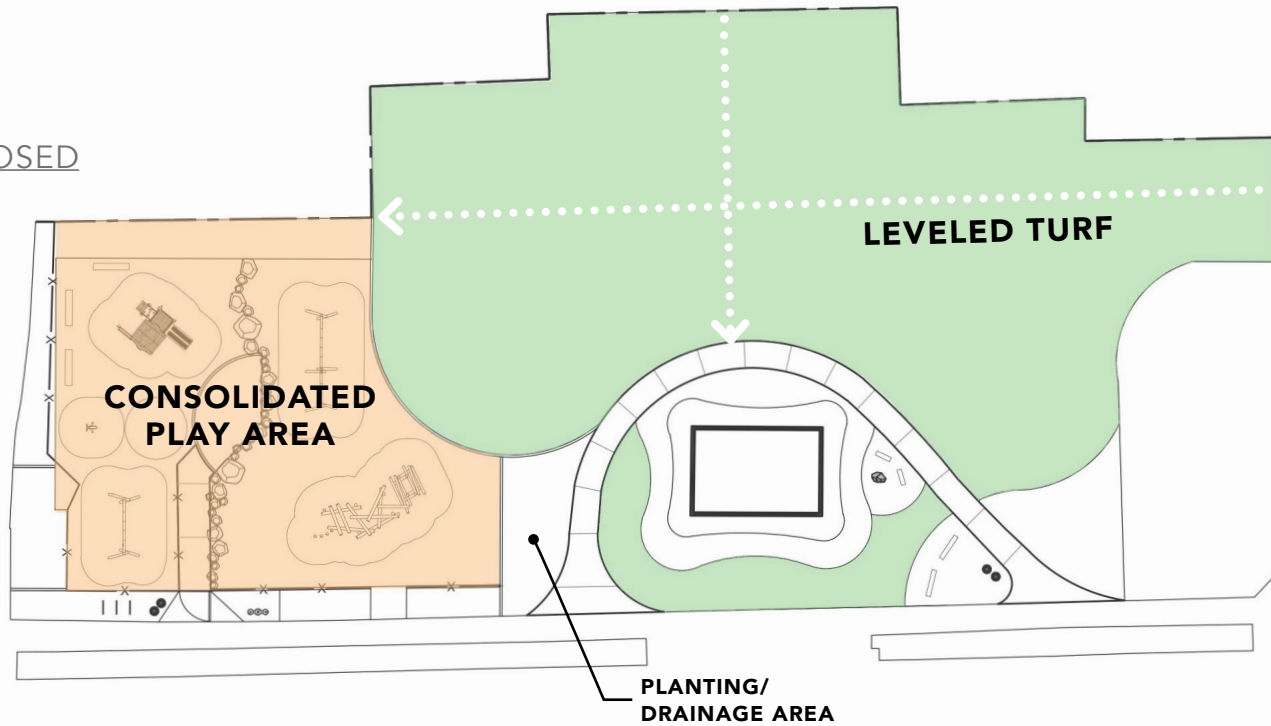

OHLONE PARK EAST IMPROVEMENTS

COMMUNITY MEETING

SCHEME 1

SCHEME 2

PREFERRED ALTERNATIVE PLAN

IMPROVEMENT DIAGRAM

EXISTING

PROPOSED

PLAY AREA 2-5 YRS

RUSTIC CLIMBING STRUCTURE WITH SLIDE

PLAY AREA 2-5 YRS

RUSTIC CLIMBING STRUCTURE WITH SLIDE

PLAY AREA 2-5 YRS

RUSTIC CLIMBING STRUCTURE WITH SLIDE

Untreated (natural) wood

Transparent brown

Untreated (natural) / colored

Slides and egresses

Links and extensions

Tall climbing walls and accessible accesses

Classic or organic shaped roofs

PLAY AREA 2-5 YRS

TOYS

PLAY AREA 2-5 YRS

SWINGS(2)

STRAP SEAT

BUCKET SEAT

MOLDED BUCKET SEAT

SAND AREA

PLAY AREA 5-12 YRS

LOG CLIMBING STRUCTURE

VIDEO - [HTTPS://PLAYWORLD.COM/TIMBER-STACKS](https://playworld.com/timber-stacks)