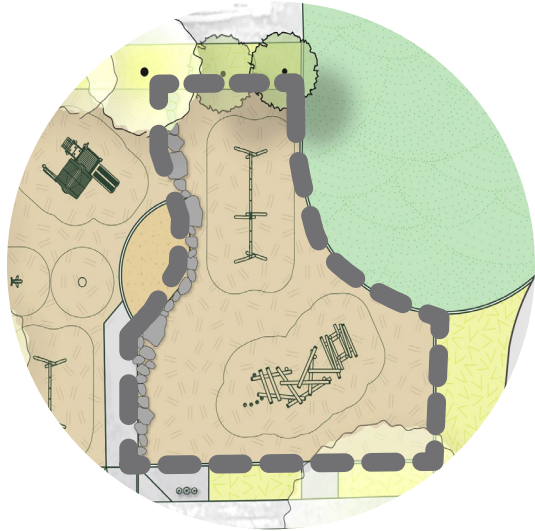

PLAY AREA 5-12 YRS

SWINGS AND TOYS