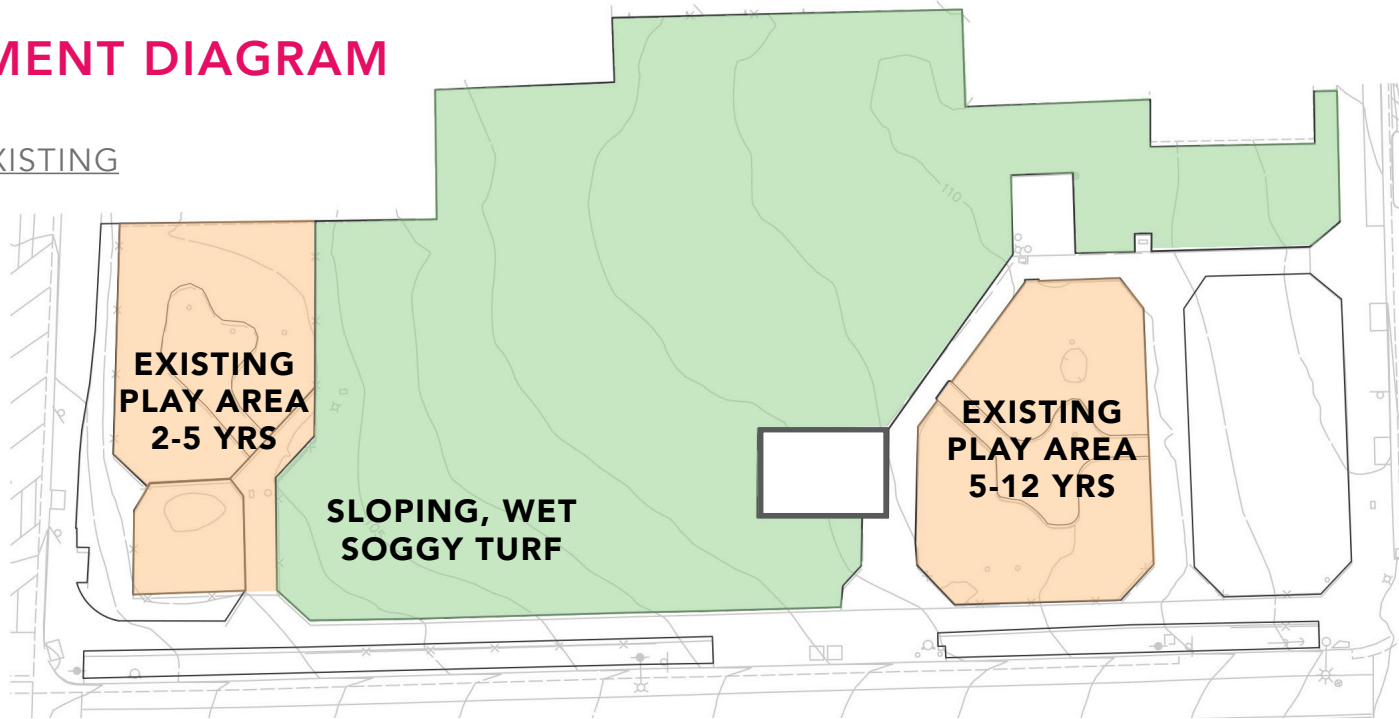

OHLONE PARK EAST IMPROVEMENTS

COMMUNITY MEETING

SCHEME 1

SCHEME 2

PREFERRED ALTERNATIVE PLAN

IMPROVEMENT DIAGRAM

EXISTING

PROPOSED

PLAY AREA 2-5 YRS

RUSTIC CLIMBING STRUCTURE WITH SLIDE

PLAY AREA 2-5 YRS

RUSTIC CLIMBING STRUCTURE WITH SLIDE

PLAY AREA 2-5 YRS

RUSTIC CLIMBING STRUCTURE WITH SLIDE

Untreated (natural) wood

Transparent brown

Untreated (natural) / colored

Slides and egresses

Links and extensions

Tall climbing walls and accessible accesses

Classic or organic shaped roofs

PLAY AREA 2-5 YRS

TOYS

PLAY AREA 2-5 YRS