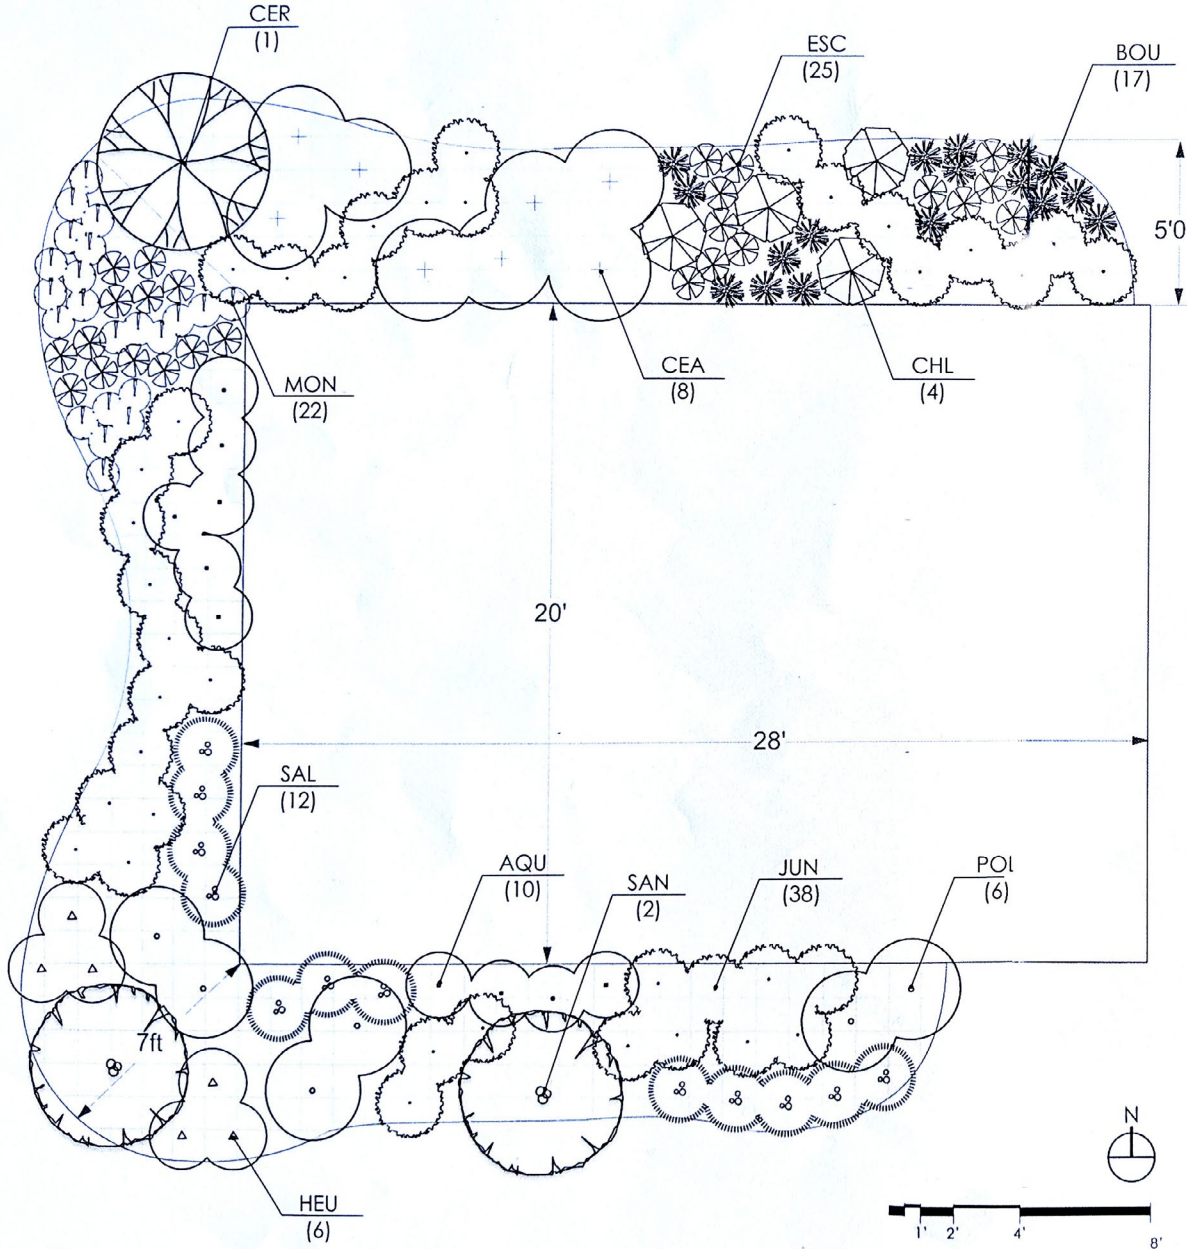

ENTRY/ACTIVITY AREA

REDBUD TREES

ENTRY/ACTIVITY AREA

BASE

OHLONE PARK EAST PLAY AREA AND MURAL GARDEN IMPROVEMENTS
MILVIA ST, BERKELEY, CA 94704

COMMUNITY MEETING
AUGUST 4, 2021

MURAL GARDEN

Ohlone Park Mural Garden
Design by Jean LaMarr

MURAL GARDEN

DESIGNED BY CLARE AL-WITRI, JUNE 2018

SYMBOL	COMMON NAME	BOTANICAL NAME	NO.
AQU	WESTERN COLUMBINE	AQUILEGIA FORMOSA	10
BOU	BLUE GRAMA	BOUTELOUA GRACILIS	17
CEA	CENTENNIAL CEANOTHUS	CEANOTHUS 'CENTENNIAL'	8
CER	WESTERN REDBUD	CERCIS OCCIDENTALIS	1
CHL	SOAP PLANT	CHLOROGALUM POMERIDIANUM	4
ESC	CALIFORNIA POPPY	ESCHSHOLZIA CALIFORNICA	25
HEU	CORAL BELLS	HEUCHERA SPP.	6
JUN	WIRE GRASS	JUNCUS PATENS	38
MON	COYOTE MINT	MONARDELLA VILLOSA	22
POL	WESTERN SWORD FERN	POLYSTICHUM MUNITUM	6
SAL	HUMMINGBIRD SAGE	SALVIA SPATHACEA	12
SAN	PINK FLOWERING CURRANT	RIBES SANGUINEUM VAR. GLUTINOSUM	2