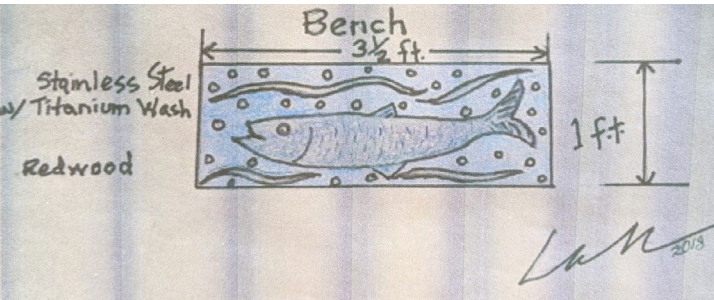

ENTRY/ACTIVITY AREA

REDBUD TREES

ENTRY/ACTIVITY AREA

BASE

OHLONE PARK EAST PLAY AREA AND MURAL GARDEN IMPROVEMENTS
MILVIA ST, BERKELEY, CA 94704

COMMUNITY MEETING
AUGUST 4, 2021

MURAL GARDEN

Ohlone Park Mural Garden
Design by Jean LaMarr