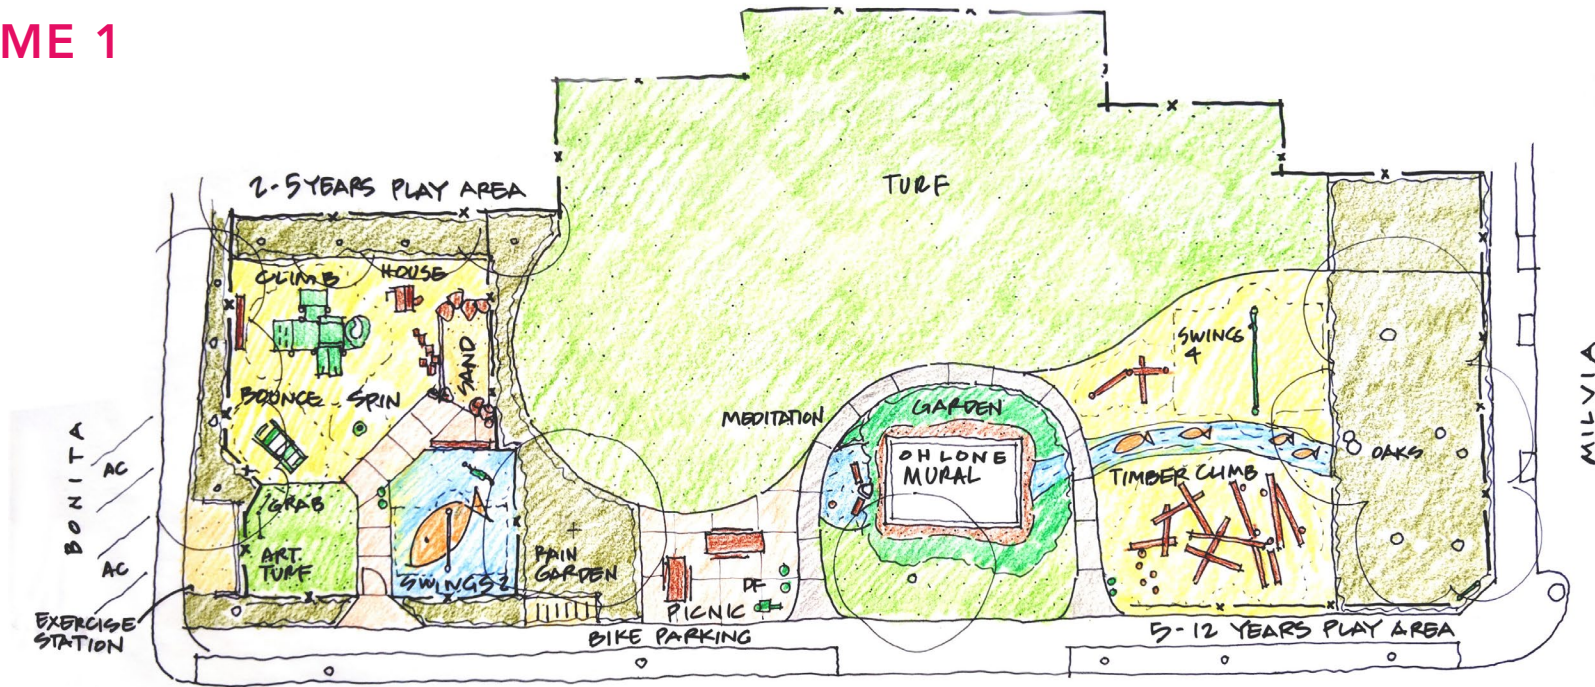

OHLONE PARK EAST IMPROVEMENTS

COMMUNITY MEETING

SCHEME 1

SCHEME 2

PREFERRED ALTERNATIVE PLAN

IMPROVEMENT DIAGRAM

EXISTING

PROPOSED

PLAY AREA 2-5 YRS

RUSTIC CLIMBING STRUCTURE WITH SLIDE

PLAY AREA 2-5 YRS

RUSTIC CLIMBING STRUCTURE WITH SLIDE

PLAY AREA 2-5 YRS

RUSTIC CLIMBING STRUCTURE WITH SLIDE

Untreated (natural) wood

Transparent brown

Untreated (natural) / colored

Slides and egresses

Links and extensions

Tall climbing walls and accessible accesses

Classic or organic shaped roofs

PLAY AREA 2-5 YRS

TOYS

PLAY AREA 2-5 YRS

SWINGS(2)

STRAP SEAT

BUCKET SEAT

MOLDED BUCKET SEAT

SAND AREA

PLAY AREA 5-12 YRS

LOG CLIMBING STRUCTURE

VIDEO - [HTTPS://PLAYWORLD.COM/TIMBER-STACKS](https://playworld.com/timber-stacks)