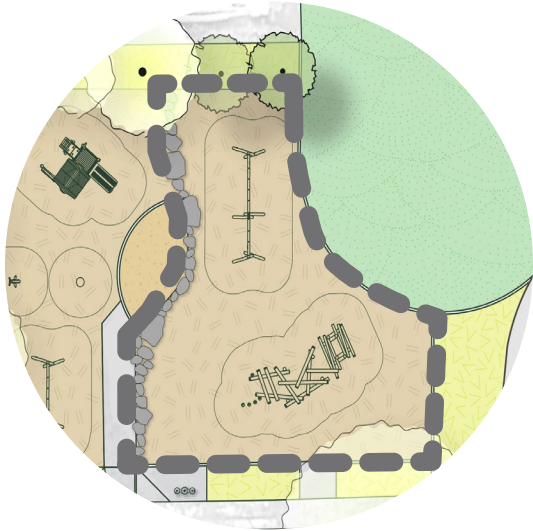

PLAY AREA 2-5 YRS

RUSTIC CLIMBING STRUCTURE WITH SLIDE

PLAY AREA 2-5 YRS

RUSTIC CLIMBING STRUCTURE WITH SLIDE

PLAY AREA 2-5 YRS

RUSTIC CLIMBING STRUCTURE WITH SLIDE

Untreated (natural) wood

Transparent brown

SWINGS(2)

STRAP SEAT

BUCKET SEAT

MOLDED BUCKET SEAT

SAND AREA

PLAY AREA 5-12 YRS

LOG CLIMBING STRUCTURE

VIDEO - [HTTPS://PLAYWORLD.COM/TIMBER-STACKS](https://playworld.com/timber-stacks)

PLAY AREA 5-12 YRS

LOG CLIMBING STRUCTURE

Parkour 2
NRO852

Six-sided climbing structure
NRO816

Balance Net
NRO831

Crawling Pyramid
NRO826

Double Web Climber
NRO833

Climbing net
NRO813