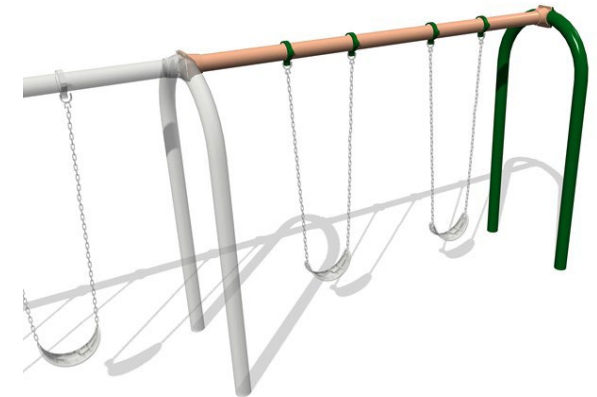

PLAY AREA 2-5 YRS

RUSTIC CLIMBING STRUCTURE WITH SLIDE

PLAY AREA 2-5 YRS

RUSTIC CLIMBING STRUCTURE WITH SLIDE

PLAY AREA 2-5 YRS

RUSTIC CLIMBING STRUCTURE WITH SLIDE

Untreated (natural) wood

Transparent brown

Balance poles
NRO817

PLAY AREA 5-12 YRS

SWINGS AND TOYS

SWINGS(3)

ROPE PENDULUM

TIPI CAROUSEL W/ TOP BRACE

ROPE NEST

BELT SEAT