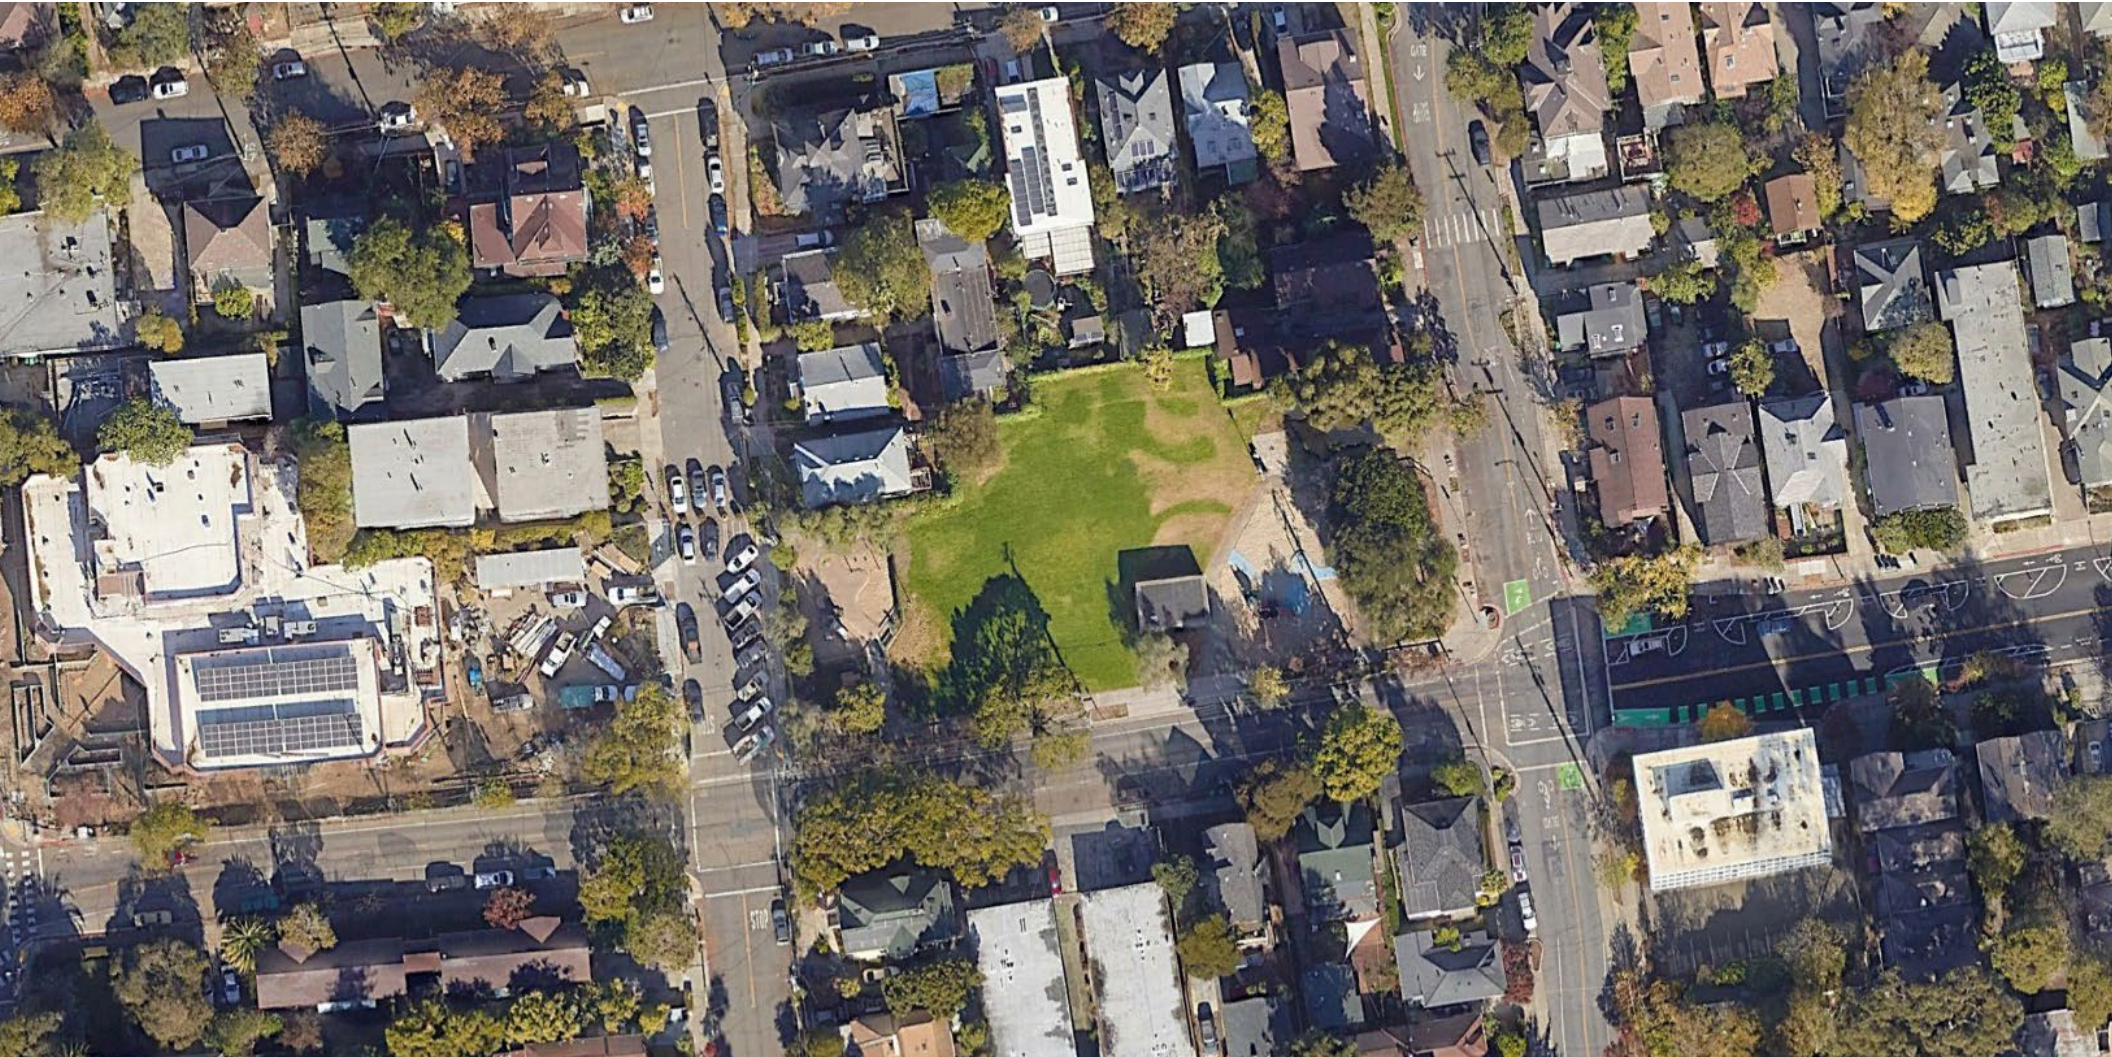

ENTRY/ACTIVITY AREA

REDBUD TREES

ENTRY/ACTIVITY AREA

BASE

OHLONE PARK EAST PLAY AREA AND MURAL GARDEN IMPROVEMENTS
MILVIA ST, BERKELEY, CA 94704

COMMUNITY MEETING
AUGUST 4, 2021

MURAL GARDEN

Ohlone Park Mural Garden
Design by Jean LaMarr

MURAL GARDEN

DESIGNED BY CLARE AL-WITRI, JUNE 2018

SYMBOL	COMMON NAME	BOTANICAL NAME	NO.
AQU	WESTERN COLUMBINE	AQUILEGIA FORMOSA	10
BOU	BLUE GRAMA	BOUTELOUA GRACILIS	17
CEA	CENTENNIAL CEANOTHUS	CEANOTHUS 'CENTENNIAL'	8
CER	WESTERN REDBUD	CERCIS OCCIDENTALIS	1
CHL	SOAP PLANT	CHLOROGALUM POMERIDIANUM	4
ESC	CALIFORNIA POPPY	ESCHSHOLZIA CALIFORNICA	25
HEU	CORAL BELLS	HEUCHERA SPP.	6
JUN	WIRE GRASS	JUNCUS PATENS	38
MON	COYOTE MINT	MONARDELLA VILLOSA	22
POL	WESTERN SWORD FERN	POLYSTICHUM MUNITUM	6
SAL	HUMMINGBIRD SAGE	SALVIA SPATHACEA	12
SAN	PINK FLOWERING CURRANT	RIBES SANGUINEUM VAR. GLUTINOSUM	2

THANK YOU!

BASE

OHLONE PARK EAST PLAY AREA AND MURAL GARDEN IMPROVEMENTS
MILVIA ST, BERKELEY, CA 94704

COMMUNITY MEETING
AUGUST 4, 2021