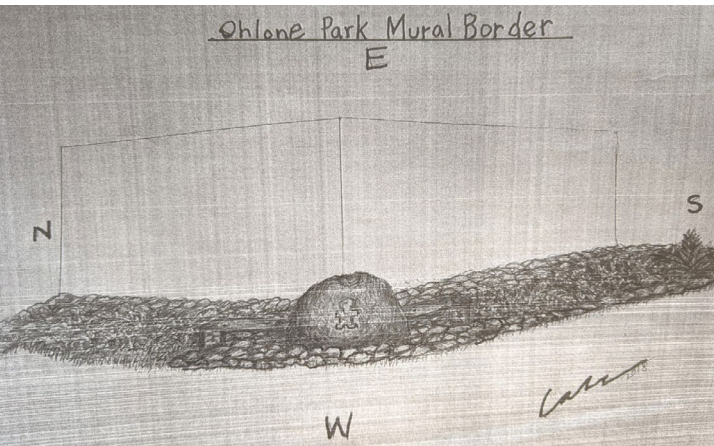

ENTRY/ACTIVITY AREA

REDBUD TREES

ENTRY/ACTIVITY AREA

BASE

OHLONE PARK EAST PLAY AREA AND MURAL GARDEN IMPROVEMENTS
MILVIA ST, BERKELEY, CA 94704

COMMUNITY MEETING
AUGUST 4, 2021

MURAL GARDEN

Ohlone Park Mural Garden
Design by Jean LaMarr

MURAL GARDEN

DESIGNED BY CLARE AL-WITRI, JUNE 2018

SYMBOL	COMMON NAME	BOTANICAL NAME	NO.
AQU	WESTERN COLUMBINE	AQUILEGIA FORMOSA	10
BOU	BLUE GRAMA	BOUTELOUA GRACILIS	17
CEA	CENTENNIAL CEANOTHUS	CEANOTHUS 'CENTENNIAL'	8
CER	WESTERN REDBUD	CERCIS OCCIDENTALIS	1
CHL	SOAP PLANT	CHLOROGALUM POMERIDIANUM	4
ESC	CALIFORNIA POPPY	ESCHSHOLZIA CALIFORNICA	25
HEU	CORAL BELLS	HEUCHERA SPP.	6
JUN	WIRE GRASS	JUNCUS PATENS	38
MON	COYOTE MINT	MONARDELLA VILLOSA	22
POL	WESTERN SWORD FERN	POLYSTICHUM MUNITUM	6
SAL	HUMMINGBIRD SAGE	SALVIA SPATHACEA	12
SAN	PINK FLOWERING CURRANT	RIBES SANGUINEUM VAR. GLUTINOSUM	2