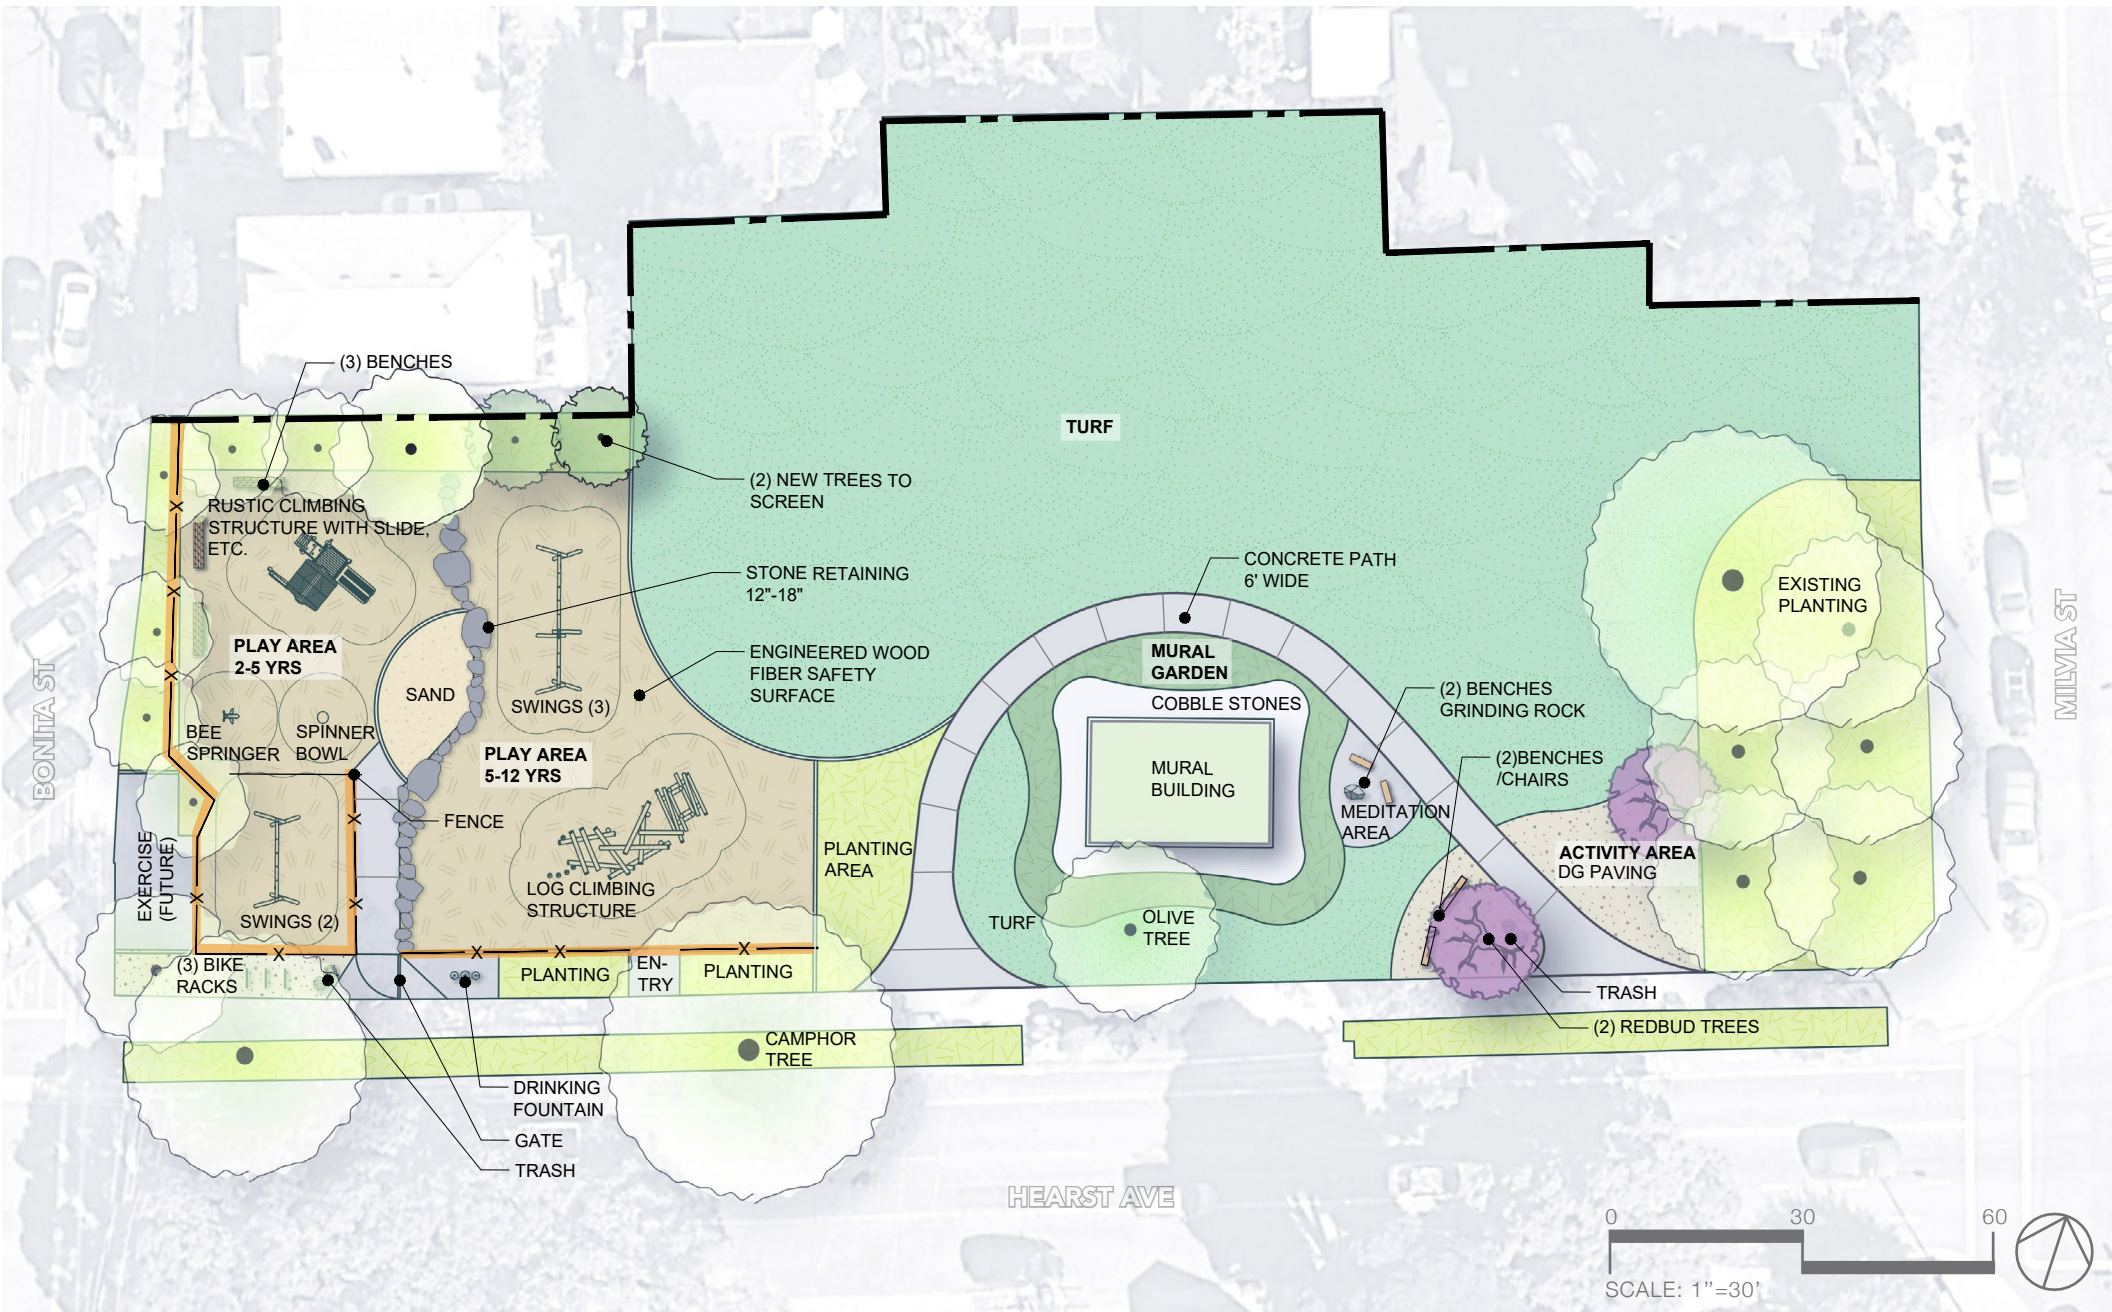

OHLONE PARK EAST IMPROVEMENTS

COMMUNITY MEETING

SCHEME 1

SCHEME 2

PREFERRED ALTERNATIVE PLAN

IMPROVEMENT DIAGRAM

EXISTING

PROPOSED

PLAY AREA 2-5 YRS

RUSTIC CLIMBING STRUCTURE WITH SLIDE

PLAY AREA 2-5 YRS

RUSTIC CLIMBING STRUCTURE WITH SLIDE

PLAY AREA 2-5 YRS

RUSTIC CLIMBING STRUCTURE WITH SLIDE

Untreated (natural) wood

Transparent brown

Untreated (natural) / colored

Slides and egresses

Links and extensions

Tall climbing walls and accessible accesses

Classic or organic shaped roofs

PLAY AREA 2-5 YRS

TOYS

PLAY AREA 2-5 YRS

SWINGS(2)

STRAP SEAT

BUCKET SEAT

MOLDED BUCKET SEAT

SAND AREA

PLAY AREA 5-12 YRS

LOG CLIMBING STRUCTURE

VIDEO - [HTTPS://PLAYWORLD.COM/TIMBER-STACKS](https://playworld.com/timber-stacks)