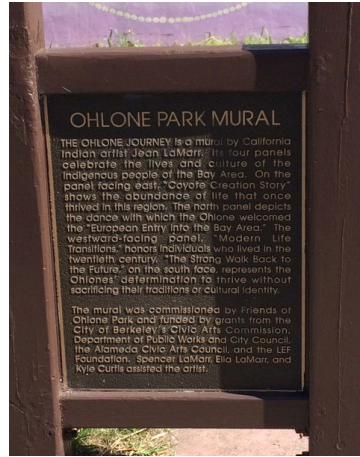

ENTRY/ACTIVITY AREA

REDBUD TREES

ENTRY/ACTIVITY AREA

BASE

OHLONE PARK EAST PLAY AREA AND MURAL GARDEN IMPROVEMENTS
MILVIA ST, BERKELEY, CA 94704

COMMUNITY MEETING
AUGUST 4, 2021

MURAL GARDEN

Ohlone Park Mural Garden
Design by Jean LaMarr