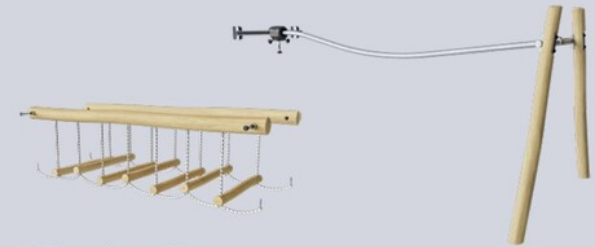

PLAY AREA 2-5 YRS

RUSTIC CLIMBING STRUCTURE WITH SLIDE

PLAY AREA 2-5 YRS

RUSTIC CLIMBING STRUCTURE WITH SLIDE

PLAY AREA 2-5 YRS

RUSTIC CLIMBING STRUCTURE WITH SLIDE

Untreated (natural) wood

Transparent brown

Untreated (natural) / colored

Slides and egresses

Links and extensions

Tall climbing walls and accessible accesses

Classic or organic shaped roofs

PLAY AREA 2-5 YRS

TOYS

PLAY AREA 2-5 YRS