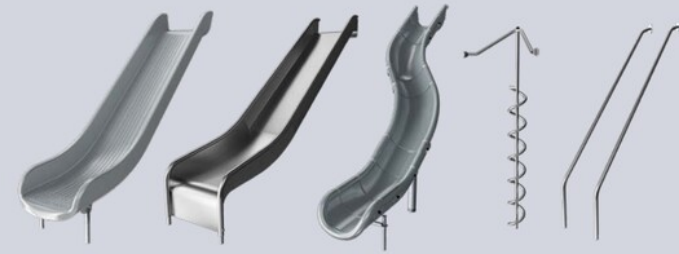

PLAY AREA 2-5 YRS

RUSTIC CLIMBING STRUCTURE WITH SLIDE

Slides and egresses