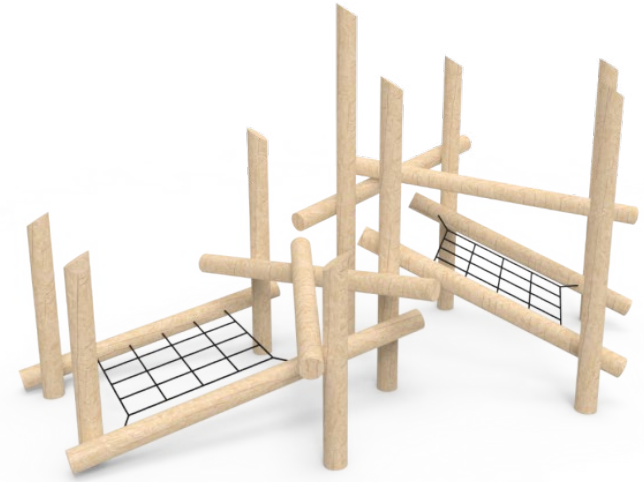

PLAY AREA 2-5 YRS

RUSTIC CLIMBING STRUCTURE WITH SLIDE

PLAY AREA 2-5 YRS

RUSTIC CLIMBING STRUCTURE WITH SLIDE

PLAY AREA 2-5 YRS

RUSTIC CLIMBING STRUCTURE WITH SLIDE

Untreated (natural) wood

Transparent brown

SWINGS(2)

STRAP SEAT

BUCKET SEAT

MOLDED BUCKET SEAT

SAND AREA

PLAY AREA 5-12 YRS

LOG CLIMBING STRUCTURE

VIDEO - [HTTPS://PLAYWORLD.COM/TIMBER-STACKS](https://playworld.com/timber-stacks)

PLAY AREA 5-12 YRS

LOG CLIMBING STRUCTURE

Parkour 2
NRO852

Six-sided climbing structure
NRO816

Balance Net
NRO831

Crawling Pyramid
NRO826

Double Web Climber
NRO833

Climbing net
NRO813