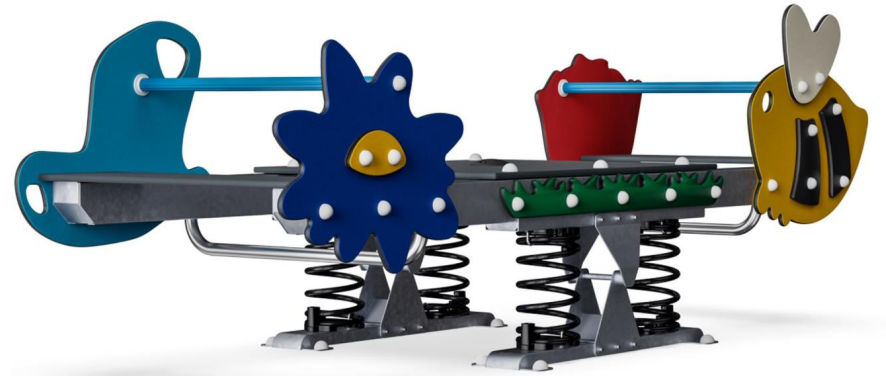

PLAY AREA 2-5 YRS

RUSTIC CLIMBING STRUCTURE WITH SLIDE

PLAY AREA 2-5 YRS

RUSTIC CLIMBING STRUCTURE WITH SLIDE

PLAY AREA 2-5 YRS

RUSTIC CLIMBING STRUCTURE WITH SLIDE

Untreated (natural) wood

Transparent brown

TOYS

SPINNER BOWL

GARDEN SEESAW

BEE SPRINGER

FOREST BUG SPRINGER

SNAIL SPRINGER

PLAY AREA 2-5 YRS

SWINGS