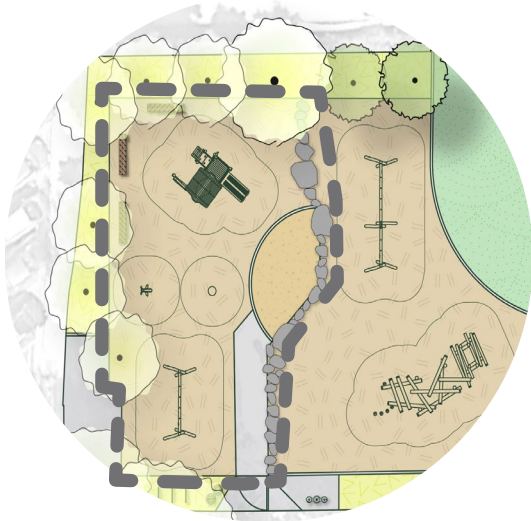

PLAY AREA 2-5 YRS

TOYS

SPINNER BOWL