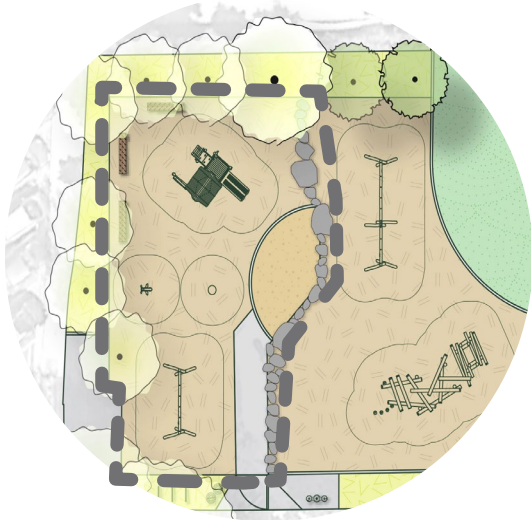

OHLONE PARK EAST IMPROVEMENTS

COMMUNITY MEETING

SCHEME 1

SCHEME 2

PREFERRED ALTERNATIVE PLAN

IMPROVEMENT DIAGRAM

EXISTING

PROPOSED

PLAY AREA 2-5 YRS

RUSTIC CLIMBING STRUCTURE WITH SLIDE

PLAY AREA 2-5 YRS

RUSTIC CLIMBING STRUCTURE WITH SLIDE

PLAY AREA 2-5 YRS

RUSTIC CLIMBING STRUCTURE WITH SLIDE

Untreated (natural) wood

Transparent brown

Untreated (natural) / colored

Slides and egresses

Links and extensions

Tall climbing walls and accessible accesses

Classic or organic shaped roofs

PLAY AREA 2-5 YRS

TOYS

PLAY AREA 2-5 YRS

SWINGS(2)

STRAP SEAT

BUCKET SEAT

MOLDED BUCKET SEAT

SAND AREA

PLAY AREA 5-12 YRS

LOG CLIMBING STRUCTURE

VIDEO - [HTTPS://PLAYWORLD.COM/TIMBER-STACKS](https://playworld.com/timber-stacks)