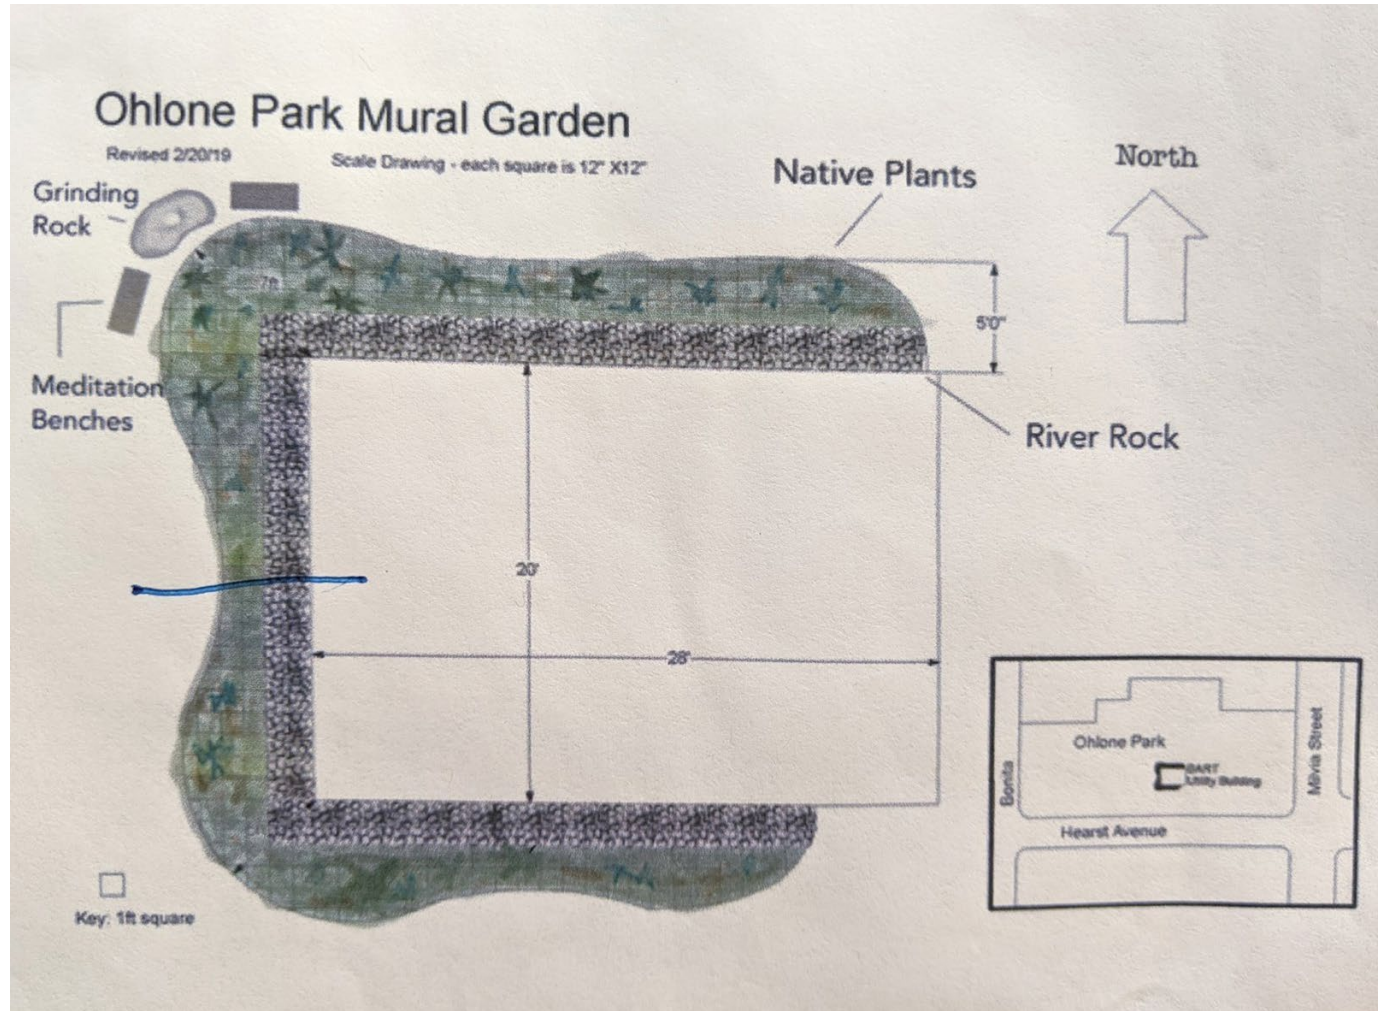

ENTRY/ACTIVITY AREA

REDBUD TREES

ENTRY/ACTIVITY AREA

BASE

OHLONE PARK EAST PLAY AREA AND MURAL GARDEN IMPROVEMENTS
MILVIA ST, BERKELEY, CA 94704

COMMUNITY MEETING
AUGUST 4, 2021

MURAL GARDEN

Ohlone Park Mural Garden
Design by Jean LaMarr