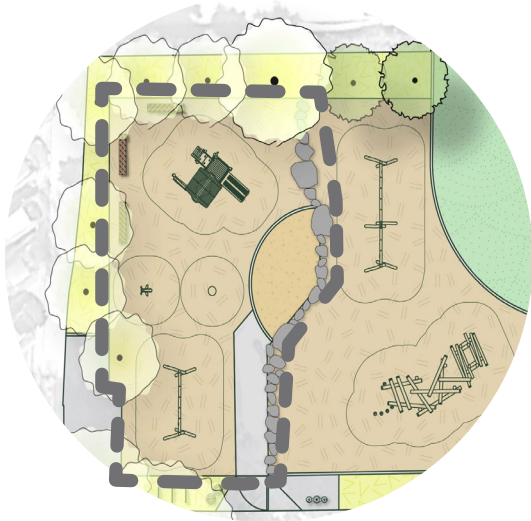

PLAY AREA 2-5 YRS

RUSTIC CLIMBING STRUCTURE WITH SLIDE

PLAY AREA 2-5 YRS

RUSTIC CLIMBING STRUCTURE WITH SLIDE

PLAY AREA 2-5 YRS

RUSTIC CLIMBING STRUCTURE WITH SLIDE

Untreated (natural) wood

Transparent brown

Untreated (natural) / colored

Slides and egresses

Links and extensions

Tall climbing walls and accessible accesses

Classic or organic shaped roofs

PLAY AREA 2-5 YRS

TOYS

PLAY AREA 2-5 YRS

TOYS

SPINNER BOWL

GARDEN SEESAW

BEE SPRINGER

FOREST BUG SPRINGER

SNAIL SPRINGER

PLAY AREA 2-5 YRS

SWINGS

SWINGS(2)

STRAP SEAT

BUCKET SEAT

MOLDED BUCKET SEAT

SAND AREA

PLAY AREA 5-12 YRS

LOG CLIMBING STRUCTURE

VIDEO - [HTTPS://PLAYWORLD.COM/TIMBER-STACKS](https://playworld.com/timber-stacks)