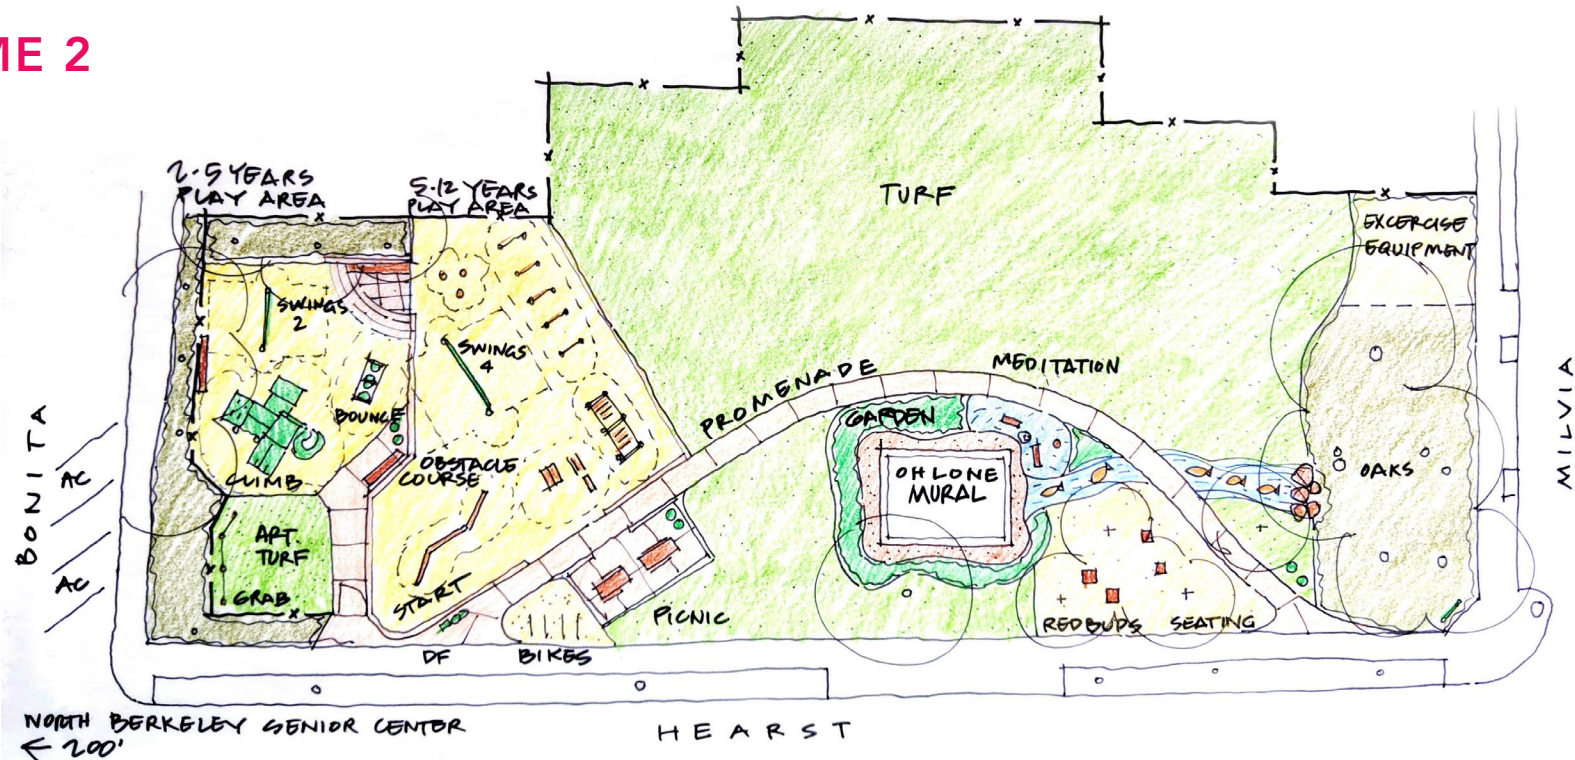

OHLONE PARK EAST IMPROVEMENTS

COMMUNITY MEETING

SCHEME 1

SCHEME 2

PREFERRED ALTERNATIVE PLAN

IMPROVEMENT DIAGRAM

EXISTING

PROPOSED

PLAY AREA 2-5 YRS

RUSTIC CLIMBING STRUCTURE WITH SLIDE

PLAY AREA 2-5 YRS

RUSTIC CLIMBING STRUCTURE WITH SLIDE

PLAY AREA 2-5 YRS

RUSTIC CLIMBING STRUCTURE WITH SLIDE

Untreated (natural) wood

Transparent brown

Untreated (natural) / colored

Slides and egresses

Links and extensions

Tall climbing walls and accessible accesses

Classic or organic shaped roofs

PLAY AREA 2-5 YRS

TOYS

PLAY AREA 2-5 YRS

SWINGS(2)

STRAP SEAT

BUCKET SEAT

MOLDED BUCKET SEAT

SAND AREA

PLAY AREA 5-12 YRS

LOG CLIMBING STRUCTURE

VIDEO - [HTTPS://PLAYWORLD.COM/TIMBER-STACKS](https://playworld.com/timber-stacks)