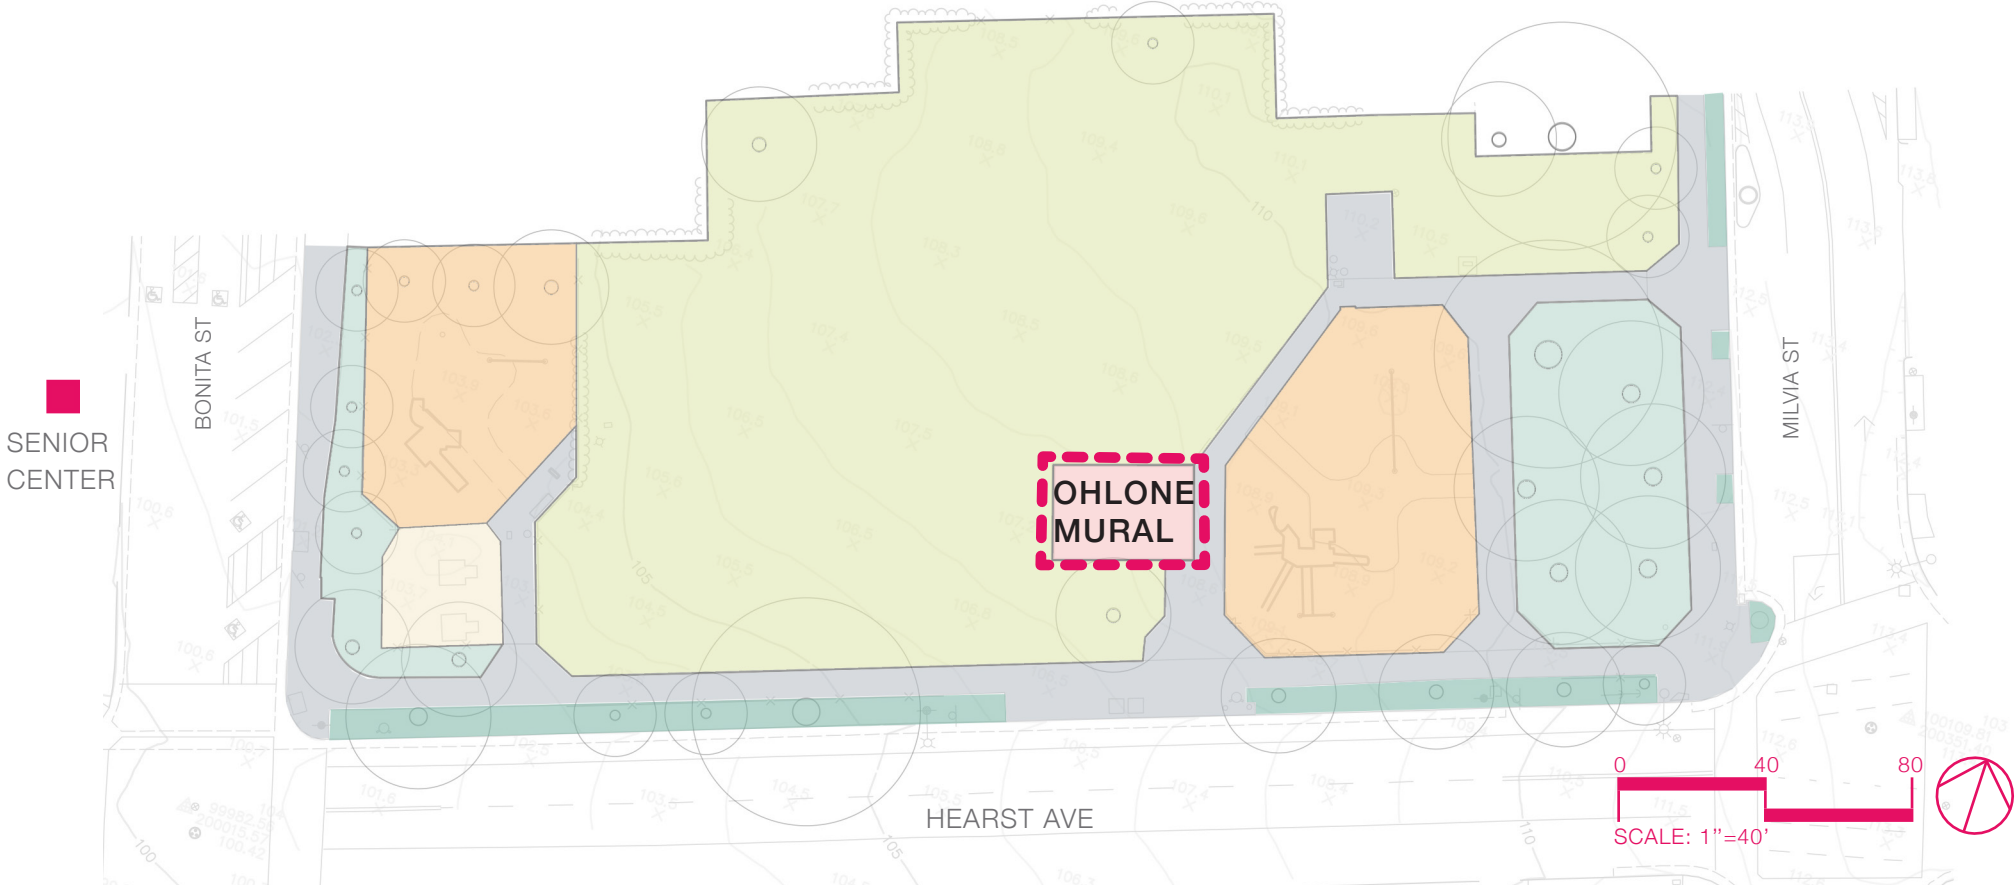

- - - - MAIN PEDESTRIAN CIRCULATION
- - - - PLAYGROUND CIRCULATION
- ← MAIN ENTRY
- ← SECONDARY ENTRY
- - - - UNDERGROUND BART

EXISTING CONDITIONS OHLONE PARK

EXISTING CONDITIONS OHLONE PARK

EXISTING CONDITIONS OHLONE PARK

TURF

DENSE TREES

PICNIC AREA

AC PARKING

CONCEPT SCHEME 1

CONCEPT SCHEME 1: 5-12 YRS PLAY AREA

CONCEPT SCHEME 1: 2-5 YRS PLAY AREA

CONCEPT SCHEME 1: SITE FURNISHINGS & OTHER ELEMENTS

CONCEPT SCHEME 2

CONCEPT SCHEME 2: 5-12 YRS PLAY AREA

CONCEPT SCHEME 2: 2-5 YRS PLAY AREA

CONCEPT SCHEME 2: SITE FURNISHINGS & OTHER ELEMENTS

EXISTING CONDITIONS OHLONE PARK

MURAL GARDEN

Ohlone Park Mural Garden
Design by Jean LaMarr

CONCEPTUAL PLANTING PLAN

DESIGNED BY CLARE AL-WITRI, JUNE 2018

SYMBOL	COMMON NAME	BOTANICAL NAME	NO.
AQU	WESTERN COLUMBINE	AQUILEGIA FORMOSA	10
BOU	BLUE GRAMA	BOUTELOUA GRACILIS	17
CEA	CENTENNIAL CEANOTHUS	CEANOTHUS 'CENTENNIAL'	8
CER	WESTERN REDBUD	CERCIS OCCIDENTALIS	1
CHL	SOAP PLANT	CHLOROGALUM POMERIDIANUM	4
ESC	CALIFORNIA POPPY	ESCHSHOLZIA CALIFORNICA	25
HEU	CORAL BELLS	HEUCHERA SPP.	6
JUN	WIRE GRASS	JUNCUS PATENS	38
MON	COYOTE MINT	MONARDELLA VILLOSA	22
POL	WESTERN SWORD FERN	POLYSTICHUM MUNITUM	6
SAL	HUMMINGBIRD SAGE	SALVIA SPATHACEA	12
SAN	PINK FLOWERING CURRANT	RIBES SANGUINEUM VAR. GLUTINOSUM	2