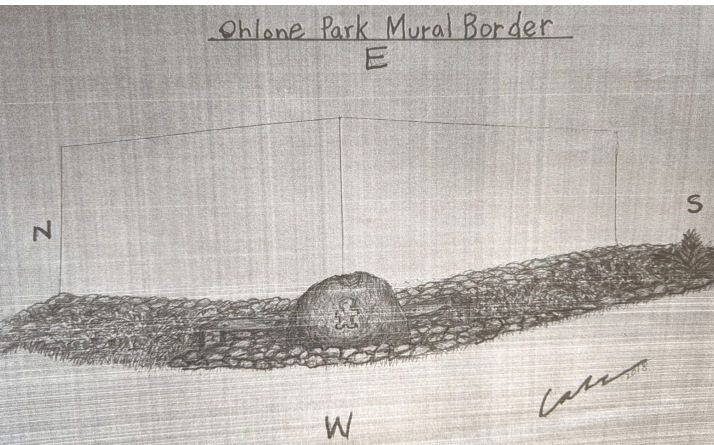

CONCEPT SCHEME 2

CONCEPT SCHEME 2: 5-12 YRS PLAY AREA

CONCEPT SCHEME 2: 2-5 YRS PLAY AREA

CONCEPT SCHEME 2: SITE FURNISHINGS & OTHER ELEMENTS

EXISTING CONDITIONS OHLONE PARK

MURAL GARDEN

Ohlone Park Mural Garden
Design by Jean LaMarr

CONCEPTUAL PLANTING PLAN

DESIGNED BY CLARE AL-WITRI, JUNE 2018

SYMBOL	COMMON NAME	BOTANICAL NAME	NO.
AQU	WESTERN COLUMBINE	AQUILEGIA FORMOSA	10
BOU	BLUE GRAMA	BOUTELOUA GRACILIS	17
CEA	CENTENNIAL CEANOTHUS	CEANOTHUS 'CENTENNIAL'	8
CER	WESTERN REDBUD	CERCIS OCCIDENTALIS	1
CHL	SOAP PLANT	CHLOROGALUM POMERIDIANUM	4
ESC	CALIFORNIA POPPY	ESCHSHOLZIA CALIFORNICA	25
HEU	CORAL BELLS	HEUCHERA SPP.	6
JUN	WIRE GRASS	JUNCUS PATENS	38
MON	COYOTE MINT	MONARDELLA VILLOSA	22
POL	WESTERN SWORD FERN	POLYSTICHUM MUNITUM	6
SAL	HUMMINGBIRD SAGE	SALVIA SPATHACEA	12
SAN	PINK FLOWERING CURRANT	RIBES SANGUINEUM VAR. GLUTINOSUM	2