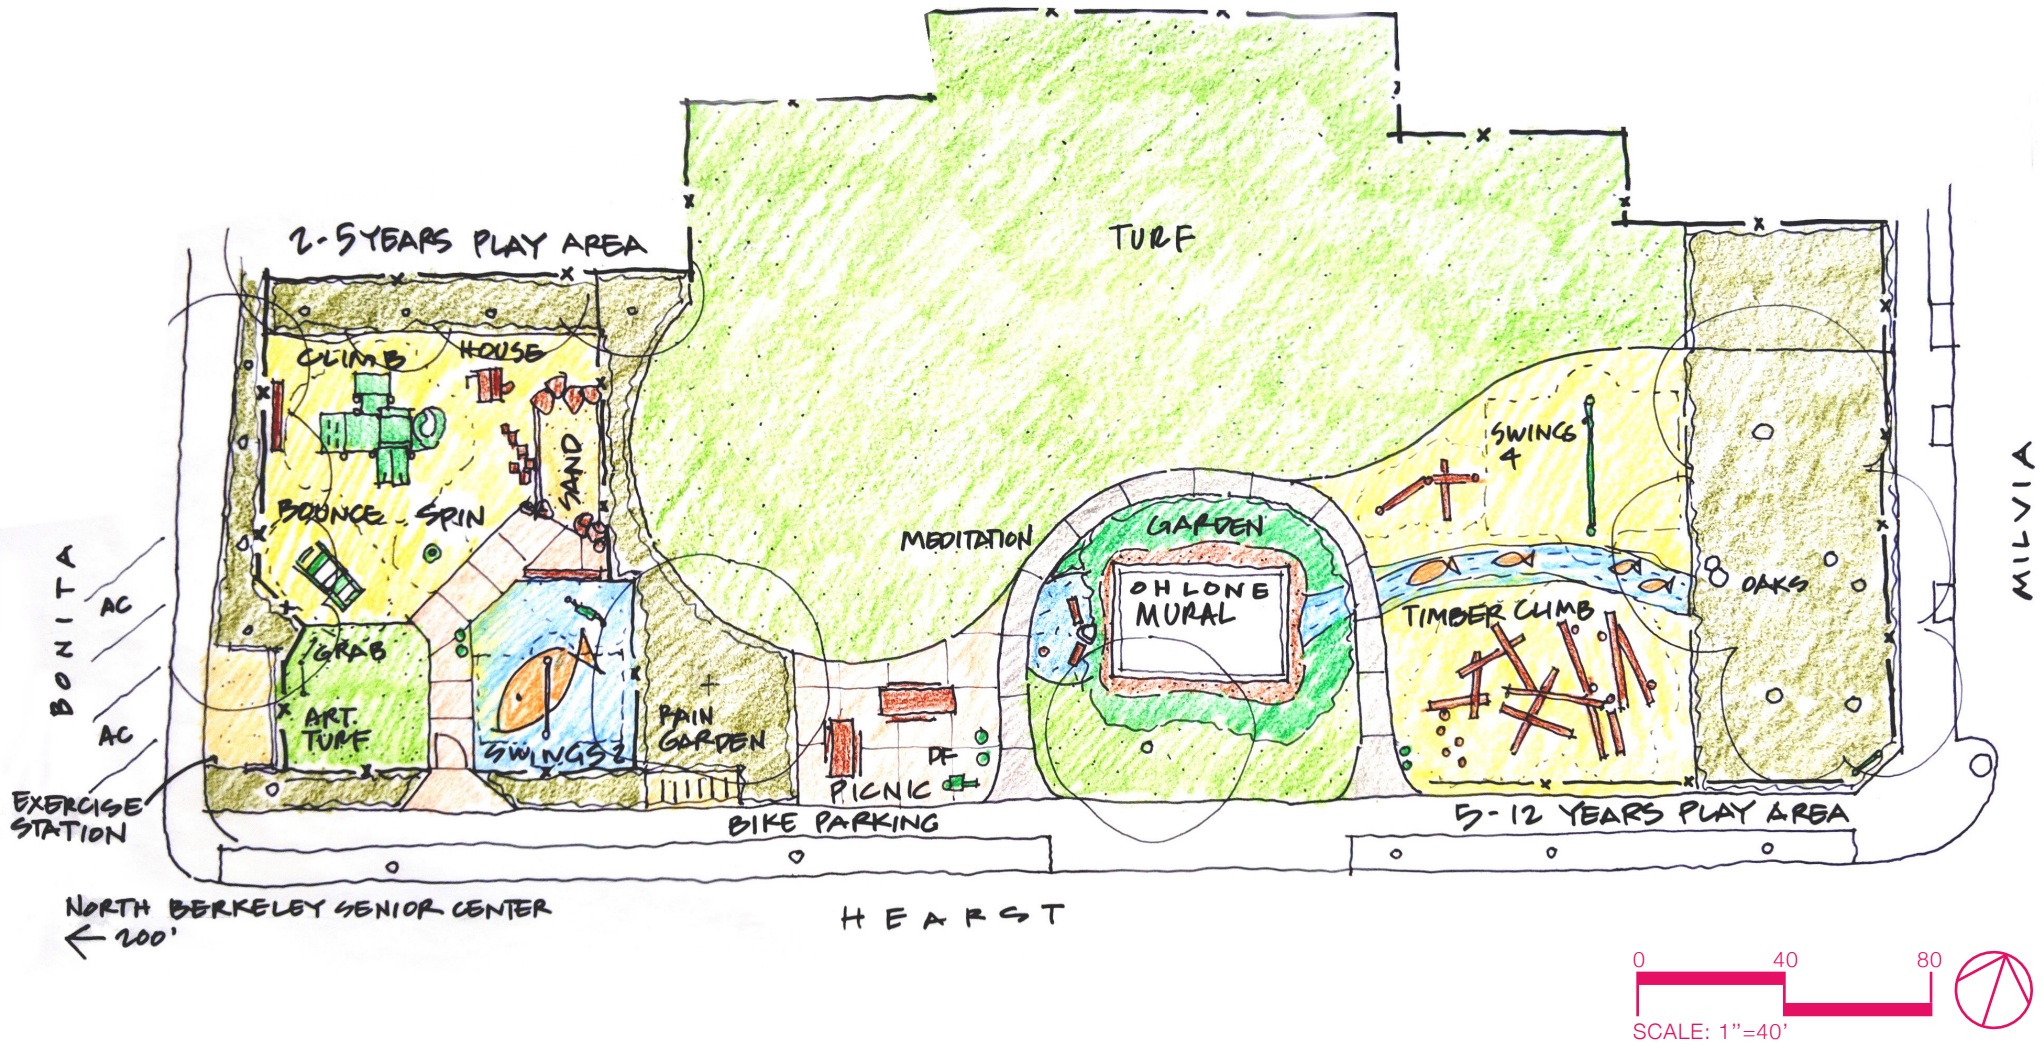

- - - - MAIN PEDESTRIAN CIRCULATION
- - - - PLAYGROUND CIRCULATION
- ← MAIN ENTRY
- ← SECONDARY ENTRY
- - - - UNDERGROUND BART

EXISTING CONDITIONS OHLONE PARK

EXISTING CONDITIONS OHLONE PARK

EXISTING CONDITIONS OHLONE PARK

TURF

DENSE TREES

PICNIC AREA

AC PARKING

CONCEPT SCHEME 1

CONCEPT SCHEME 1: 5-12 YRS PLAY AREA

CONCEPT SCHEME 1: 2-5 YRS PLAY AREA

CONCEPT SCHEME 1: SITE FURNISHINGS & OTHER ELEMENTS

CONCEPT SCHEME 2

CONCEPT SCHEME 2: 5-12 YRS PLAY AREA

CONCEPT SCHEME 2: 2-5 YRS PLAY AREA

CONCEPT SCHEME 2: SITE FURNISHINGS & OTHER ELEMENTS

EXISTING CONDITIONS OHLONE PARK

MURAL GARDEN

Ohlone Park Mural Garden
Design by Jean LaMarr

CONCEPTUAL PLANTING PLAN

DESIGNED BY CLARE AL-WITRI, JUNE 2018

SYMBOL	COMMON NAME	BOTANICAL NAME	NO.
AQU	WESTERN COLUMBINE	AQUILEGIA FORMOSA	10
BOU	BLUE GRAMA	BOUTELOUA GRACILIS	17
CEA	CENTENNIAL CEANOTHUS	CEANOTHUS 'CENTENNIAL'	8
CER	WESTERN REDBUD	CERCIS OCCIDENTALIS	1
CHL	SOAP PLANT	CHLOROGALUM POMERIDIANUM	4
ESC	CALIFORNIA POPPY	ESCHSHOLZIA CALIFORNICA	25
HEU	CORAL BELLS	HEUCHERA SPP.	6
JUN	WIRE GRASS	JUNCUS PATENS	38
MON	COYOTE MINT	MONARDELLA VILLOSA	22
POL	WESTERN SWORD FERN	POLYSTICHUM MUNITUM	6
SAL	HUMMINGBIRD SAGE	SALVIA SPATHACEA	12
SAN	PINK FLOWERING CURRANT	RIBES SANGUINEUM VAR. GLUTINOSUM	2