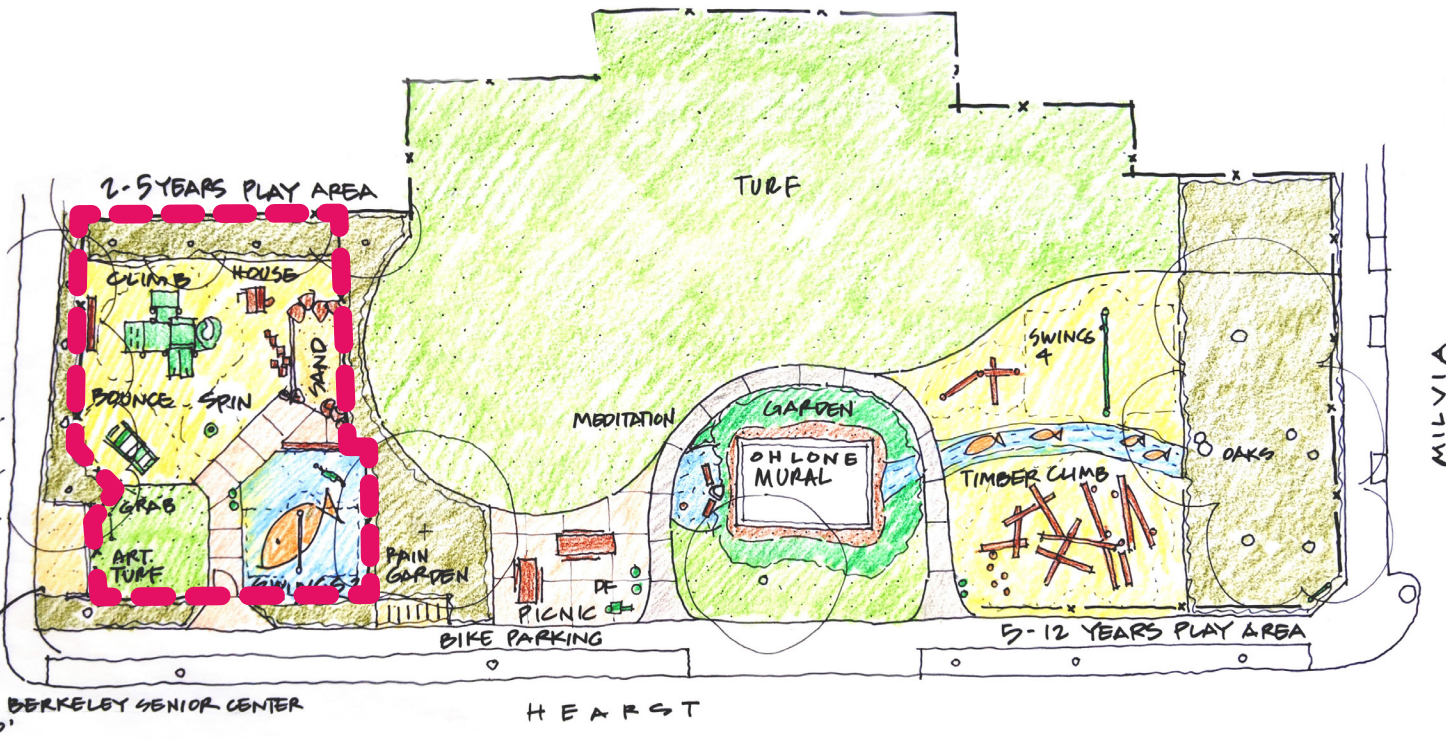

- - - - MAIN PEDESTRIAN CIRCULATION
- - - - PLAYGROUND CIRCULATION
- ← MAIN ENTRY
- ← SECONDARY ENTRY
- - - - UNDERGROUND BART

EXISTING CONDITIONS OHLONE PARK

EXISTING CONDITIONS OHLONE PARK

EXISTING CONDITIONS OHLONE PARK

TURF

DENSE TREES

PICNIC AREA

AC PARKING

CONCEPT SCHEME 1

CONCEPT SCHEME 1: 5-12 YRS PLAY AREA

CONCEPT SCHEME 1: 2-5 YRS PLAY AREA

CONCEPT SCHEME 1: SITE FURNISHINGS & OTHER ELEMENTS

CONCEPT SCHEME 2

CONCEPT SCHEME 2: 5-12 YRS PLAY AREA

CONCEPT SCHEME 2: 2-5 YRS PLAY AREA

CONCEPT SCHEME 2: SITE FURNISHINGS & OTHER ELEMENTS

EXISTING CONDITIONS OHLONE PARK

MURAL GARDEN

Ohlone Park Mural Garden
Design by Jean LaMarr

CONCEPTUAL PLANTING PLAN

DESIGNED BY CLARE AL-WITRI, JUNE 2018

SYMBOL	COMMON NAME	BOTANICAL NAME	NO.
AQU	WESTERN COLUMBINE	AQUILEGIA FORMOSA	10
BOU	BLUE GRAMA	BOUTELOUA GRACILIS	17
CEA	CENTENNIAL CEANOTHUS	CEANOTHUS 'CENTENNIAL'	8
CER	WESTERN REDBUD	CERCIS OCCIDENTALIS	1
CHL	SOAP PLANT	CHLOROGALUM POMERIDIANUM	4
ESC	CALIFORNIA POPPY	ESCHSHOLZIA CALIFORNICA	25
HEU	CORAL BELLS	HEUCHERA SPP.	6
JUN	WIRE GRASS	JUNCUS PATENS	38
MON	COYOTE MINT	MONARDELLA VILLOSA	22
POL	WESTERN SWORD FERN	POLYSTICHUM MUNITUM	6
SAL	HUMMINGBIRD SAGE	SALVIA SPATHACEA	12
SAN	PINK FLOWERING CURRANT	RIBES SANGUINEUM VAR. GLUTINOSUM	2