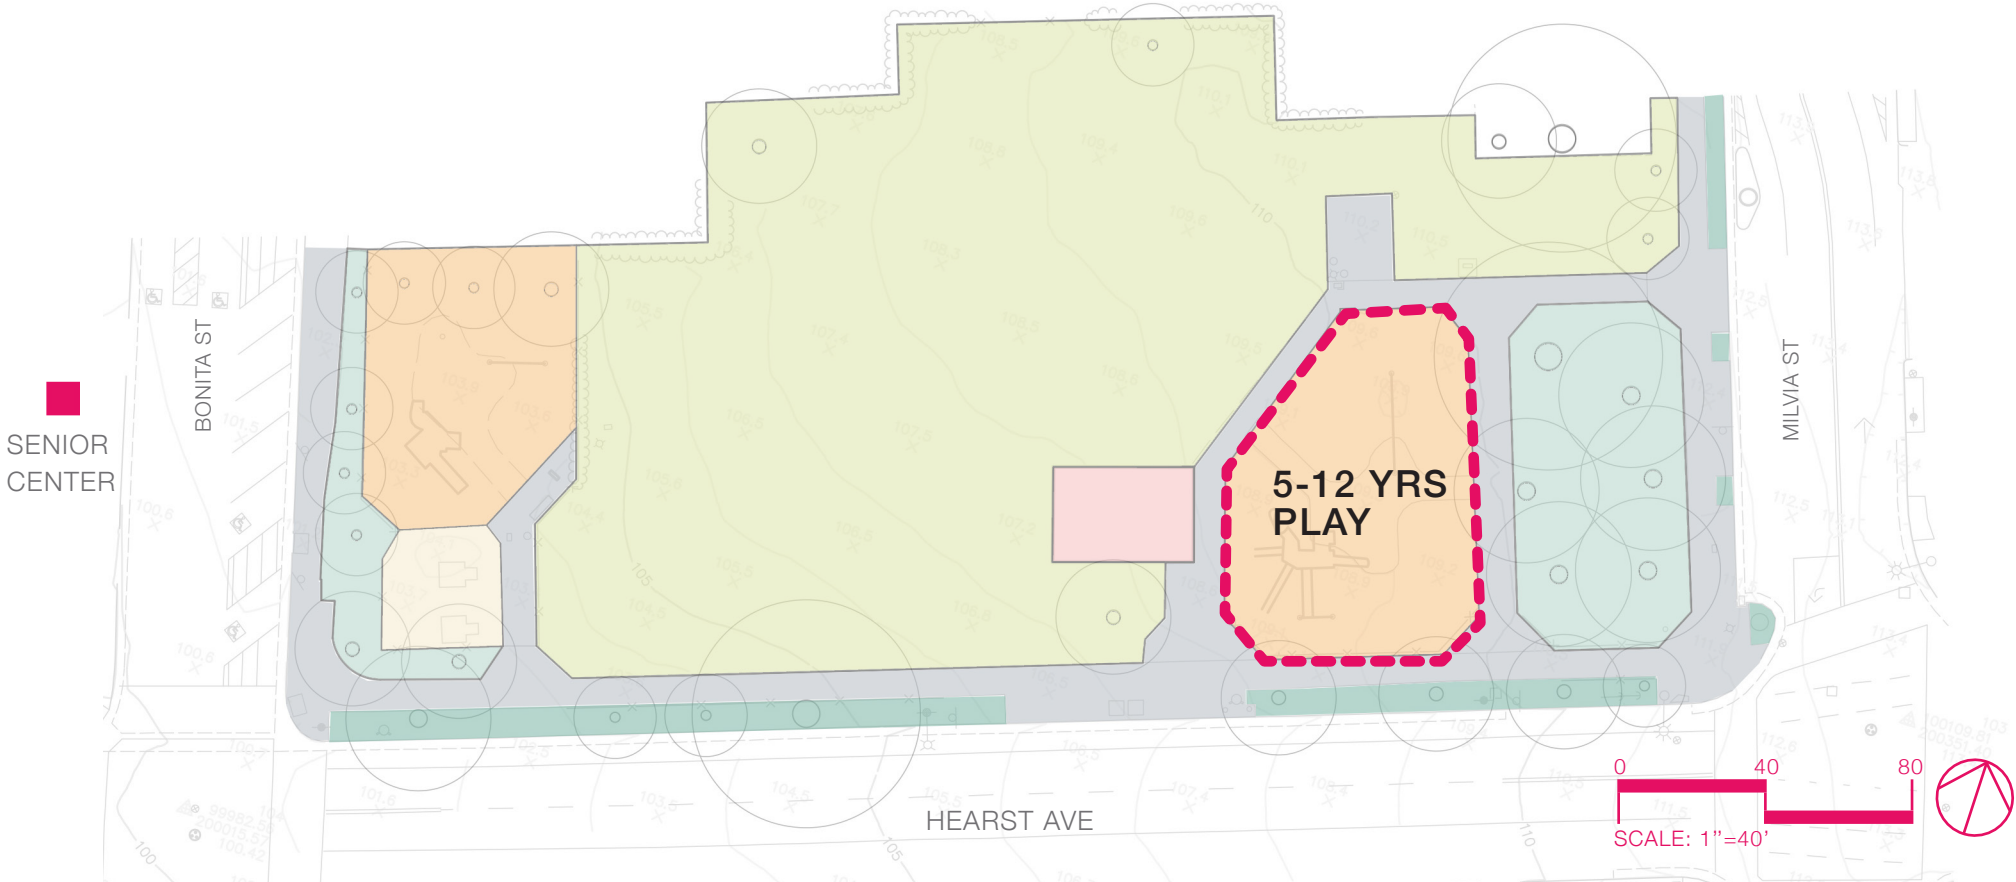

DOG PARK

BUS STOP
&
ENTRANCE

SENIOR
CENTER

PLAYGROUNDS
& MURAL

BASE

OHLONE PARK EAST PLAYGROUND AND MURAL GARDEN IMPROVEMENT
MILVIA ST, BERKELEY, CA 94704

COMMUNITY MEETING
MARCH 4 2021

EXISTING CONDITIONS OHLONE PARK

- - - - MAIN PEDESTRIAN CIRCULATION
- - - - PLAYGROUND CIRCULATION
- ← MAIN ENTRY
- ← SECONDARY ENTRY
- - - - UNDERGROUND BART

EXISTING CONDITIONS OHLONE PARK

EXISTING CONDITIONS OHLONE PARK

EXISTING CONDITIONS OHLONE PARK

TURF

DENSE TREES

PICNIC AREA

AC PARKING

CONCEPT SCHEME 1

CONCEPT SCHEME 1: 5-12 YRS PLAY AREA

CONCEPT SCHEME 1: 2-5 YRS PLAY AREA

CONCEPT SCHEME 1: SITE FURNISHINGS & OTHER ELEMENTS

CONCEPT SCHEME 2

CONCEPT SCHEME 2: 5-12 YRS PLAY AREA

CONCEPT SCHEME 2: 2-5 YRS PLAY AREA

CONCEPT SCHEME 2: SITE FURNISHINGS & OTHER ELEMENTS

EXISTING CONDITIONS OHLONE PARK

MURAL GARDEN

Ohlone Park Mural Garden
Design by Jean LaMarr