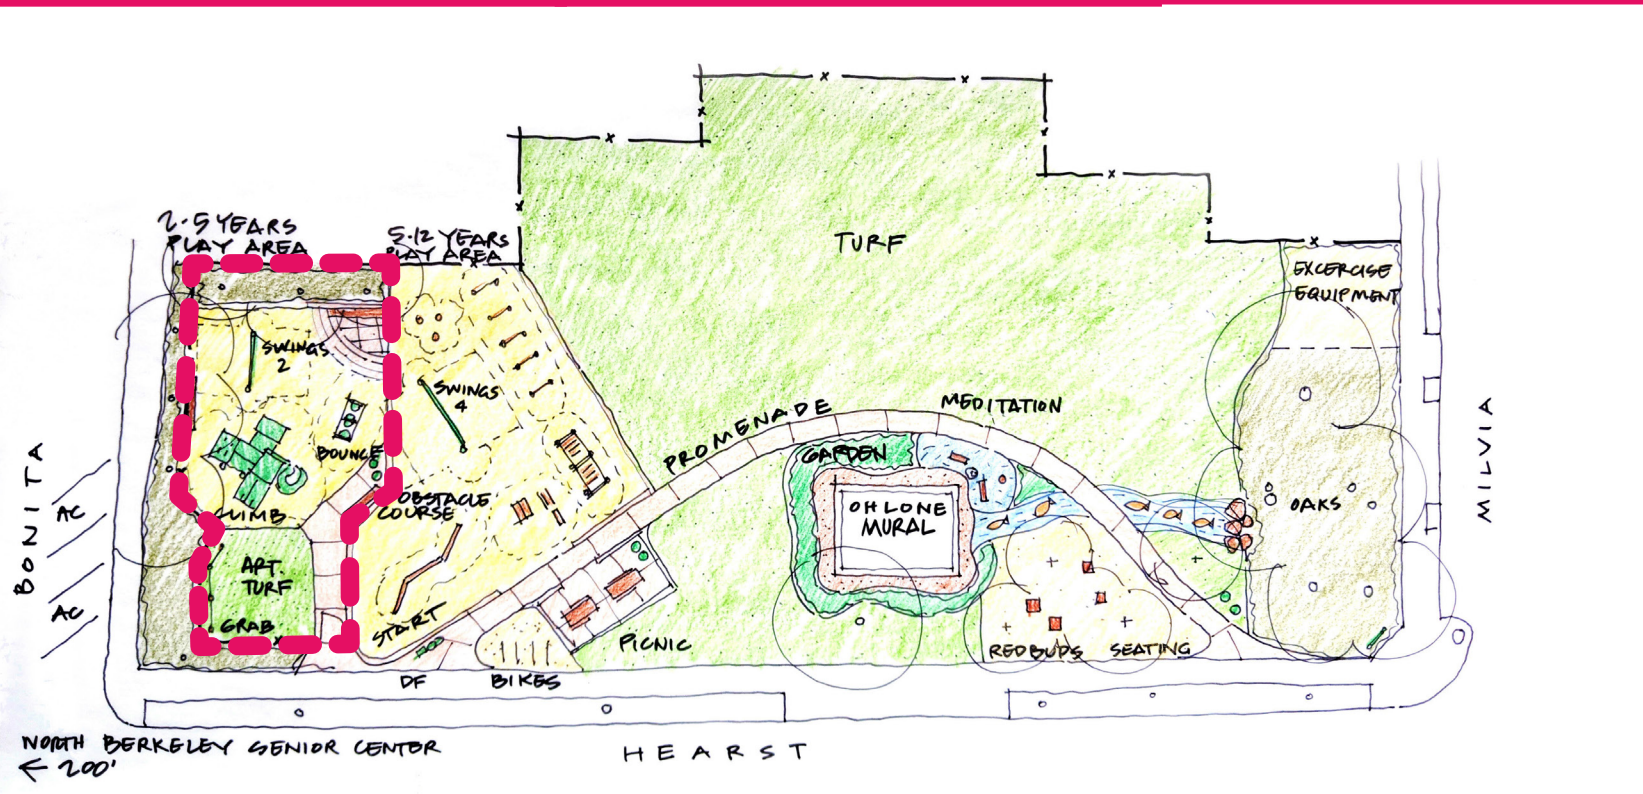

- - - - MAIN PEDESTRIAN CIRCULATION
- - - - PLAYGROUND CIRCULATION
- ← MAIN ENTRY
- ← SECONDARY ENTRY
- - - - UNDERGROUND BART

EXISTING CONDITIONS OHLONE PARK

EXISTING CONDITIONS OHLONE PARK

EXISTING CONDITIONS OHLONE PARK

TURF

DENSE TREES

PICNIC AREA

AC PARKING

CONCEPT SCHEME 1

CONCEPT SCHEME 1: 5-12 YRS PLAY AREA

CONCEPT SCHEME 1: 2-5 YRS PLAY AREA

CONCEPT SCHEME 1: SITE FURNISHINGS & OTHER ELEMENTS

CONCEPT SCHEME 2

CONCEPT SCHEME 2: 5-12 YRS PLAY AREA

CONCEPT SCHEME 2: 2-5 YRS PLAY AREA

CONCEPT SCHEME 2: SITE FURNISHINGS & OTHER ELEMENTS

EXISTING CONDITIONS OHLONE PARK

MURAL GARDEN

Ohlone Park Mural Garden
Design by Jean LaMarr

CONCEPTUAL PLANTING PLAN

DESIGNED BY CLARE AL-WITRI, JUNE 2018

SYMBOL	COMMON NAME	BOTANICAL NAME	NO.
AQU	WESTERN COLUMBINE	AQUILEGIA FORMOSA	10
BOU	BLUE GRAMA	BOUTELOUA GRACILIS	17
CEA	CENTENNIAL CEANOTHUS	CEANOTHUS 'CENTENNIAL'	8
CER	WESTERN REDBUD	CERCIS OCCIDENTALIS	1
CHL	SOAP PLANT	CHLOROGALUM POMERIDIANUM	4
ESC	CALIFORNIA POPPY	ESCHSHOLZIA CALIFORNICA	25
HEU	CORAL BELLS	HEUCHERA SPP.	6
JUN	WIRE GRASS	JUNCUS PATENS	38
MON	COYOTE MINT	MONARDELLA VILLOSA	22
POL	WESTERN SWORD FERN	POLYSTICHUM MUNITUM	6
SAL	HUMMINGBIRD SAGE	SALVIA SPATHACEA	12
SAN	PINK FLOWERING CURRANT	RIBES SANGUINEUM VAR. GLUTINOSUM	2