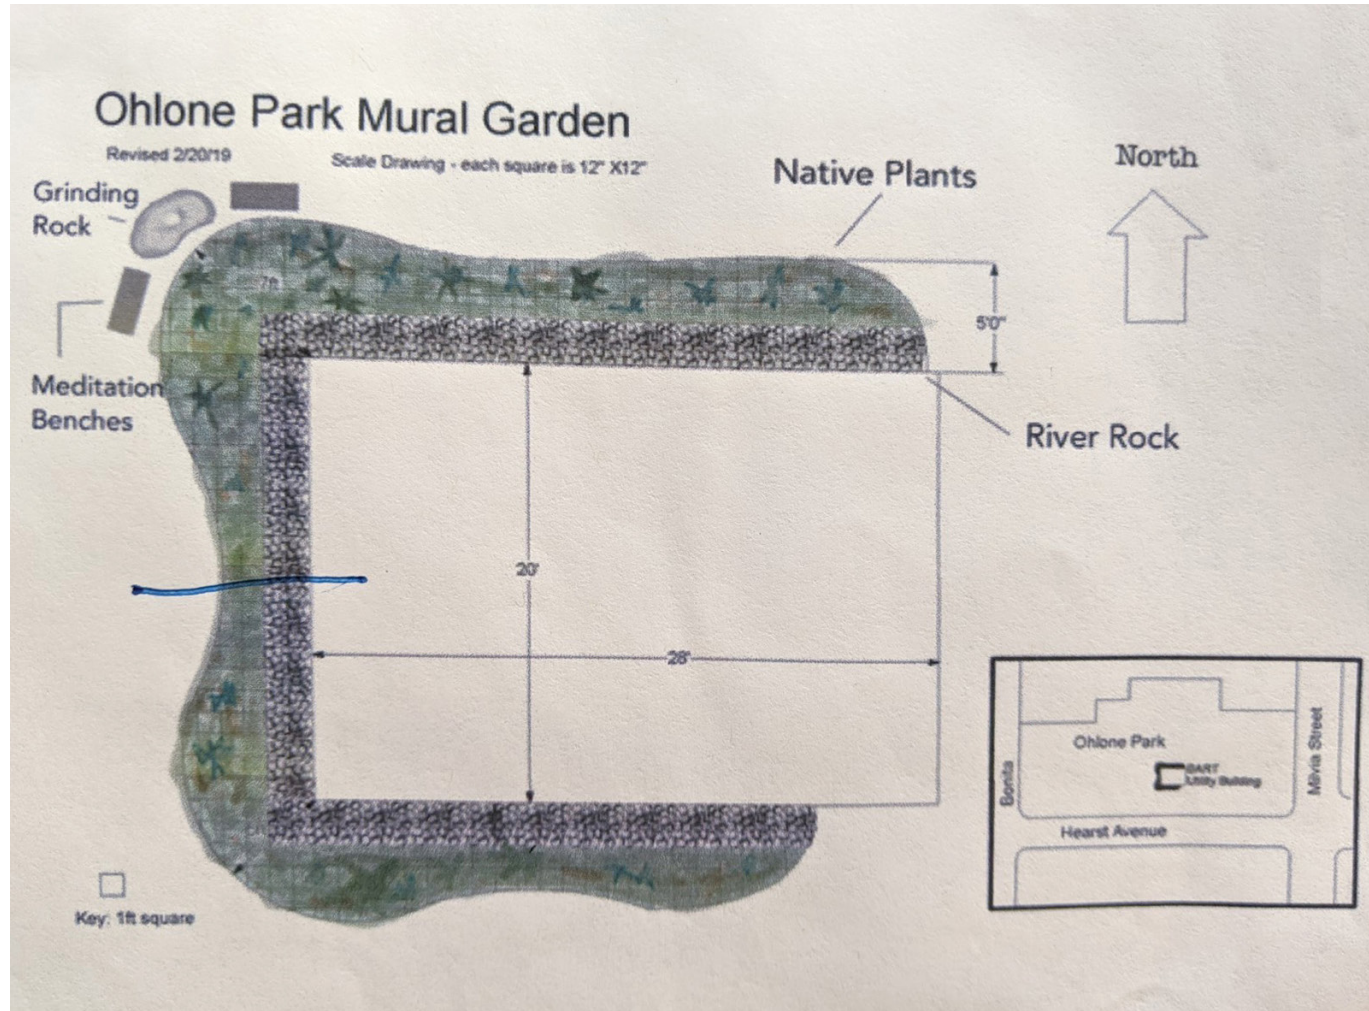

- - - - MAIN PEDESTRIAN CIRCULATION
- - - - PLAYGROUND CIRCULATION
- ← MAIN ENTRY
- ← SECONDARY ENTRY
- - - - UNDERGROUND BART

EXISTING CONDITIONS OHLONE PARK

EXISTING CONDITIONS OHLONE PARK

EXISTING CONDITIONS OHLONE PARK

TURF

DENSE TREES

PICNIC AREA

AC PARKING

CONCEPT SCHEME 1

CONCEPT SCHEME 1: 5-12 YRS PLAY AREA

CONCEPT SCHEME 1: 2-5 YRS PLAY AREA

CONCEPT SCHEME 1: SITE FURNISHINGS & OTHER ELEMENTS

CONCEPT SCHEME 2

CONCEPT SCHEME 2: 5-12 YRS PLAY AREA

CONCEPT SCHEME 2: 2-5 YRS PLAY AREA

CONCEPT SCHEME 2: SITE FURNISHINGS & OTHER ELEMENTS

EXISTING CONDITIONS OHLONE PARK

MURAL GARDEN

Ohlone Park Mural Garden
Design by Jean LaMarr

CONCEPTUAL PLANTING PLAN

DESIGNED BY CLARE AL-WITRI, JUNE 2018

SYMBOL	COMMON NAME	BOTANICAL NAME	NO.
AQU	WESTERN COLUMBINE	AQUILEGIA FORMOSA	10
BOU	BLUE GRAMA	BOUTELOUA GRACILIS	17
CEA	CENTENNIAL CEANOTHUS	CEANOTHUS 'CENTENNIAL'	8
CER	WESTERN REDBUD	CERCIS OCCIDENTALIS	1
CHL	SOAP PLANT	CHLOROGALUM POMERIDIANUM	4
ESC	CALIFORNIA POPPY	ESCHSHOLZIA CALIFORNICA	25
HEU	CORAL BELLS	HEUCHERA SPP.	6
JUN	WIRE GRASS	JUNCUS PATENS	38
MON	COYOTE MINT	MONARDELLA VILLOSA	22
POL	WESTERN SWORD FERN	POLYSTICHUM MUNITUM	6
SAL	HUMMINGBIRD SAGE	SALVIA SPATHACEA	12
SAN	PINK FLOWERING CURRANT	RIBES SANGUINEUM VAR. GLUTINOSUM	2