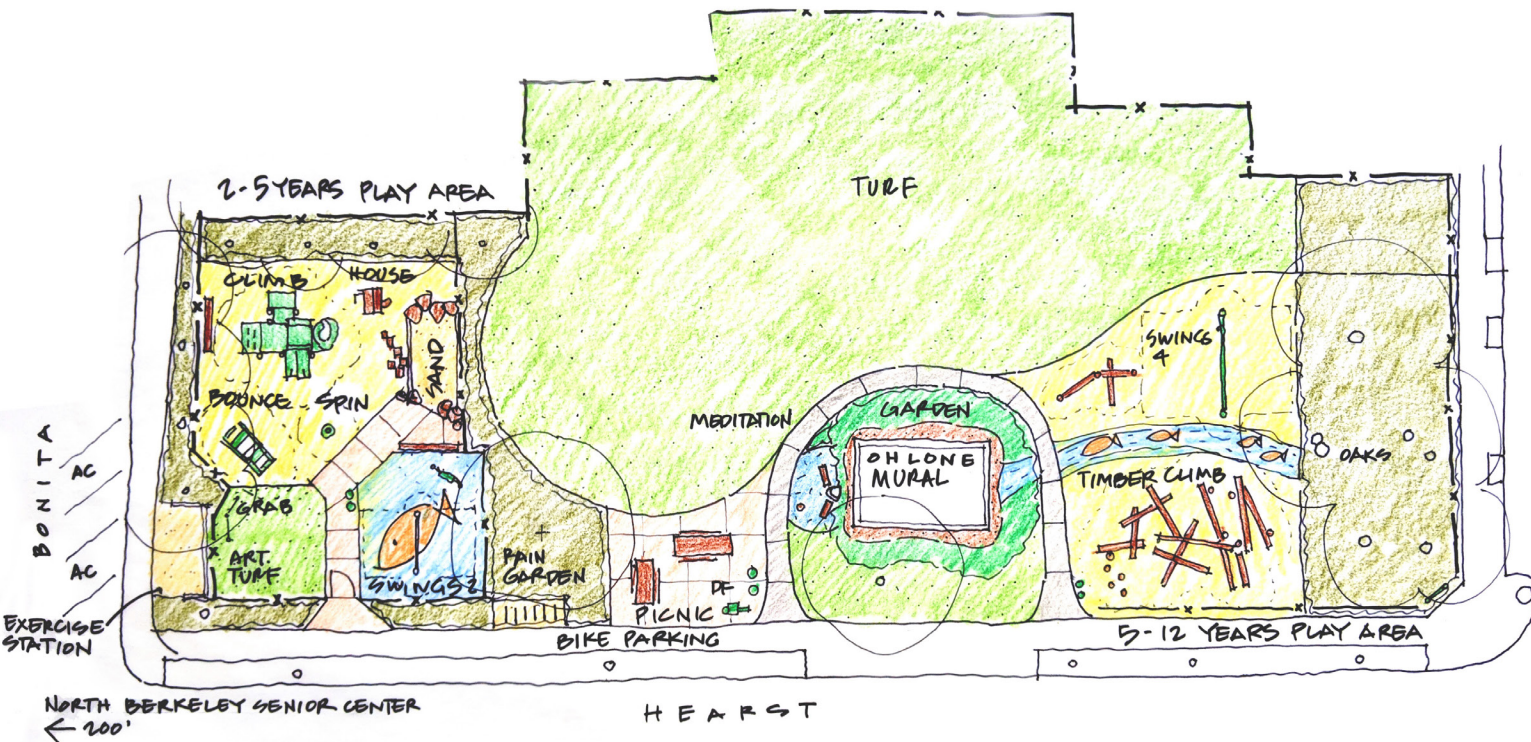

- - - - MAIN PEDESTRIAN CIRCULATION
- - - - PLAYGROUND CIRCULATION
- ← MAIN ENTRY
- ← SECONDARY ENTRY
- - - - UNDERGROUND BART

EXISTING CONDITIONS OHLONE PARK

EXISTING CONDITIONS OHLONE PARK

EXISTING CONDITIONS OHLONE PARK

TURF

DENSE TREES

PICNIC AREA

AC PARKING

CONCEPT SCHEME 1

CONCEPT SCHEME 1: 5-12 YRS PLAY AREA

CONCEPT SCHEME 1: 2-5 YRS PLAY AREA

CONCEPT SCHEME 1: SITE FURNISHINGS & OTHER ELEMENTS

CONCEPT SCHEME 2

CONCEPT SCHEME 2: 5-12 YRS PLAY AREA

CONCEPT SCHEME 2: 2-5 YRS PLAY AREA

CONCEPT SCHEME 2: SITE FURNISHINGS & OTHER ELEMENTS

EXISTING CONDITIONS OHLONE PARK

MURAL GARDEN

Ohlone Park Mural Garden
Design by Jean LaMarr