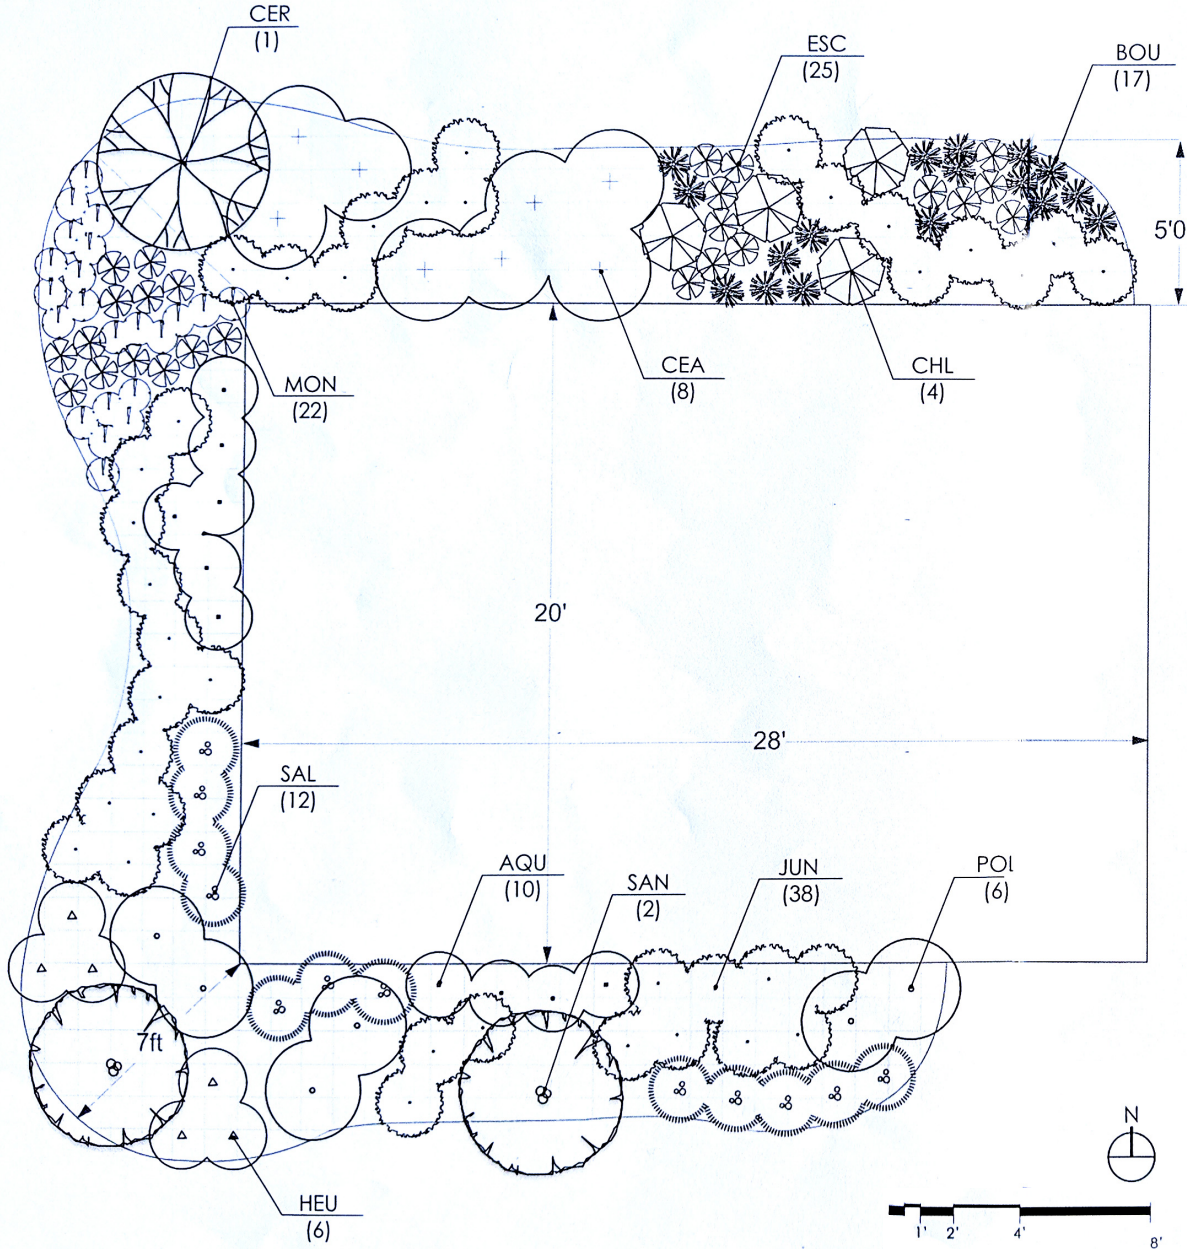

CONCEPT SCHEME 2

CONCEPT SCHEME 2: 5-12 YRS PLAY AREA

CONCEPT SCHEME 2: 2-5 YRS PLAY AREA

CONCEPT SCHEME 2: SITE FURNISHINGS & OTHER ELEMENTS

EXISTING CONDITIONS OHLONE PARK

MURAL GARDEN

Ohlone Park Mural Garden
Design by Jean LaMarr

CONCEPTUAL PLANTING PLAN

DESIGNED BY CLARE AL-WITRI, JUNE 2018

SYMBOL	COMMON NAME	BOTANICAL NAME	NO.
AQU	WESTERN COLUMBINE	AQUILEGIA FORMOSA	10
BOU	BLUE GRAMA	BOUTELOUA GRACILIS	17
CEA	CENTENNIAL CEANOTHUS	CEANOTHUS 'CENTENNIAL'	8
CER	WESTERN REDBUD	CERCIS OCCIDENTALIS	1
CHL	SOAP PLANT	CHLOROGALUM POMERIDIANUM	4
ESC	CALIFORNIA POPPY	ESCHSHOLZIA CALIFORNICA	25
HEU	CORAL BELLS	HEUCHERA SPP.	6
JUN	WIRE GRASS	JUNCUS PATENS	38
MON	COYOTE MINT	MONARDELLA VILLOSA	22
POL	WESTERN SWORD FERN	POLYSTICHUM MUNITUM	6
SAL	HUMMINGBIRD SAGE	SALVIA SPATHACEA	12
SAN	PINK FLOWERING CURRANT	RIBES SANGUINEUM VAR. GLUTINOSUM	2