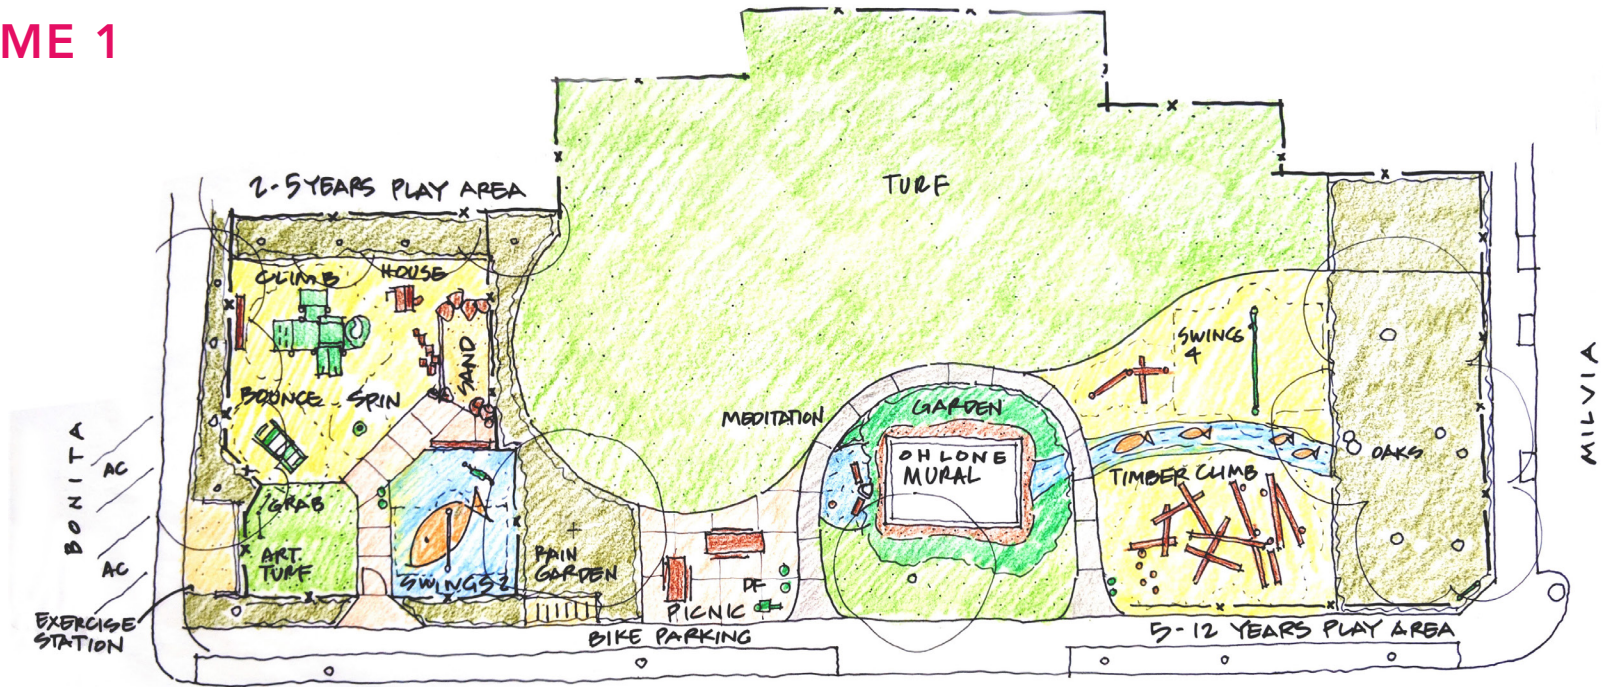

- - - - MAIN PEDESTRIAN CIRCULATION
- - - - PLAYGROUND CIRCULATION
- ← MAIN ENTRY
- ← SECONDARY ENTRY
- - - - UNDERGROUND BART

EXISTING CONDITIONS OHLONE PARK

EXISTING CONDITIONS OHLONE PARK

EXISTING CONDITIONS OHLONE PARK

CONCEPT SCHEME 2

CONCEPT SCHEME 2: 5-12 YRS PLAY AREA

CONCEPT SCHEME 2: 2-5 YRS PLAY AREA

CONCEPT SCHEME 2: SITE FURNISHINGS & OTHER ELEMENTS

EXISTING CONDITIONS OHLONE PARK

MURAL GARDEN

Ohlone Park Mural Garden
Design by Jean LaMarr

CONCEPTUAL PLANTING PLAN

DESIGNED BY CLARE AL-WITRI, JUNE 2018

SYMBOL	COMMON NAME	BOTANICAL NAME	NO.
AQU	WESTERN COLUMBINE	AQUILEGIA FORMOSA	10
BOU	BLUE GRAMA	BOUTELOUA GRACILIS	17
CEA	CENTENNIAL CEANOTHUS	CEANOTHUS 'CENTENNIAL'	8
CER	WESTERN REDBUD	CERCIS OCCIDENTALIS	1
CHL	SOAP PLANT	CHLOROGALUM POMERIDIANUM	4
ESC	CALIFORNIA POPPY	ESCHSHOLZIA CALIFORNICA	25
HEU	CORAL BELLS	HEUCHERA SPP.	6
JUN	WIRE GRASS	JUNCUS PATENS	38
MON	COYOTE MINT	MONARDELLA VILLOSA	22
POL	WESTERN SWORD FERN	POLYSTICHUM MUNITUM	6
SAL	HUMMINGBIRD SAGE	SALVIA SPATHACEA	12
SAN	PINK FLOWERING CURRANT	RIBES SANGUINEUM VAR. GLUTINOSUM	2

THANK YOU!

OHLONE PARK EAST PLAYGROUND AND MURAL GARDEN IMPROVEMENT
MILVIA ST, BERKELEY, CA 94704

COMMUNITY MEETING
MARCH 4 2021

SCHEME 1

SCHEME 2