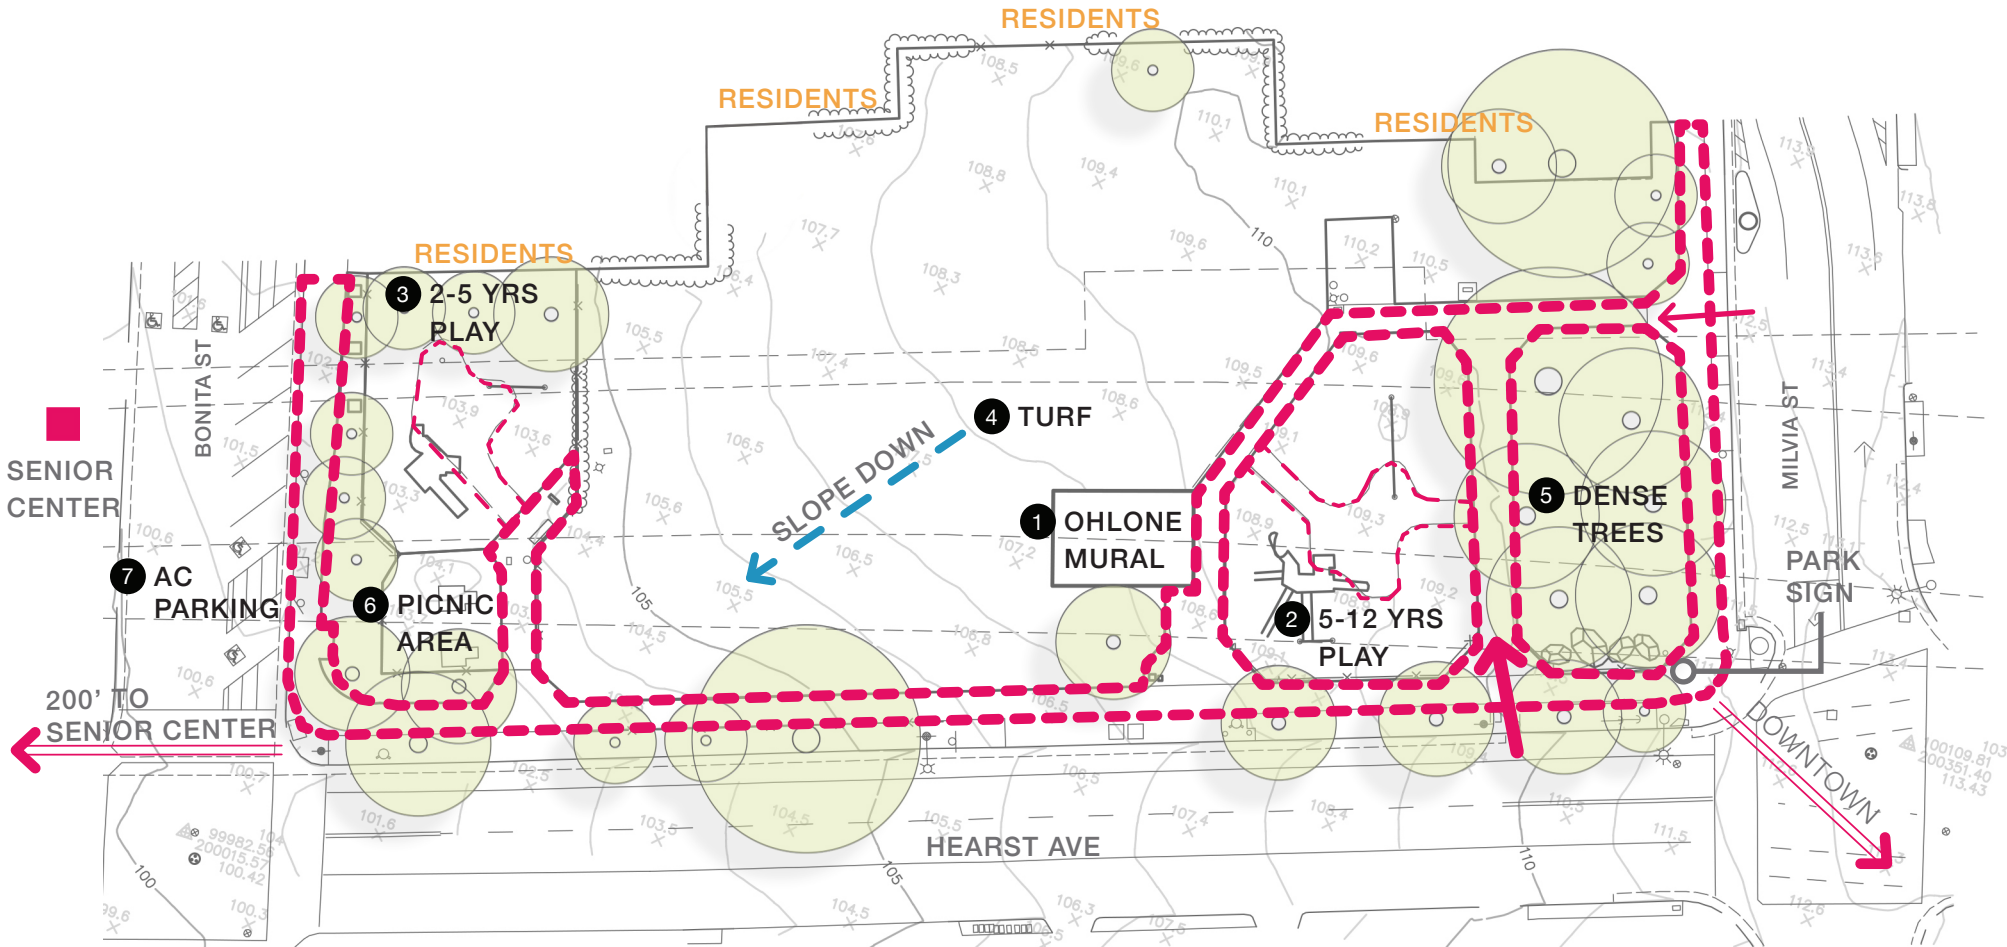

DOG PARK

BUS STOP
&
ENTRANCE

SENIOR
CENTER

PLAYGROUNDS
& MURAL

BASE

OHLONE PARK EAST PLAYGROUND AND MURAL GARDEN IMPROVEMENT
MILVIA ST, BERKELEY, CA 94704

COMMUNITY MEETING
MARCH 4 2021

EXISTING CONDITIONS OHLONE PARK

- - - - MAIN PEDESTRIAN CIRCULATION
- - - - PLAYGROUND CIRCULATION
- ← MAIN ENTRY
- ← SECONDARY ENTRY
- - - - UNDERGROUND BART

EXISTING CONDITIONS OHLONE PARK

EXISTING CONDITIONS OHLONE PARK

EXISTING CONDITIONS OHLONE PARK

TURF

DENSE TREES

PICNIC AREA

AC PARKING

CONCEPT SCHEME 1

CONCEPT SCHEME 1: 5-12 YRS PLAY AREA

CONCEPT SCHEME 1: 2-5 YRS PLAY AREA

CONCEPT SCHEME 1: SITE FURNISHINGS & OTHER ELEMENTS

CONCEPT SCHEME 2

CONCEPT SCHEME 2: 5-12 YRS PLAY AREA

CONCEPT SCHEME 2: 2-5 YRS PLAY AREA

CONCEPT SCHEME 2: SITE FURNISHINGS & OTHER ELEMENTS

EXISTING CONDITIONS OHLONE PARK

MURAL GARDEN

Ohlone Park Mural Garden
Design by Jean LaMarr