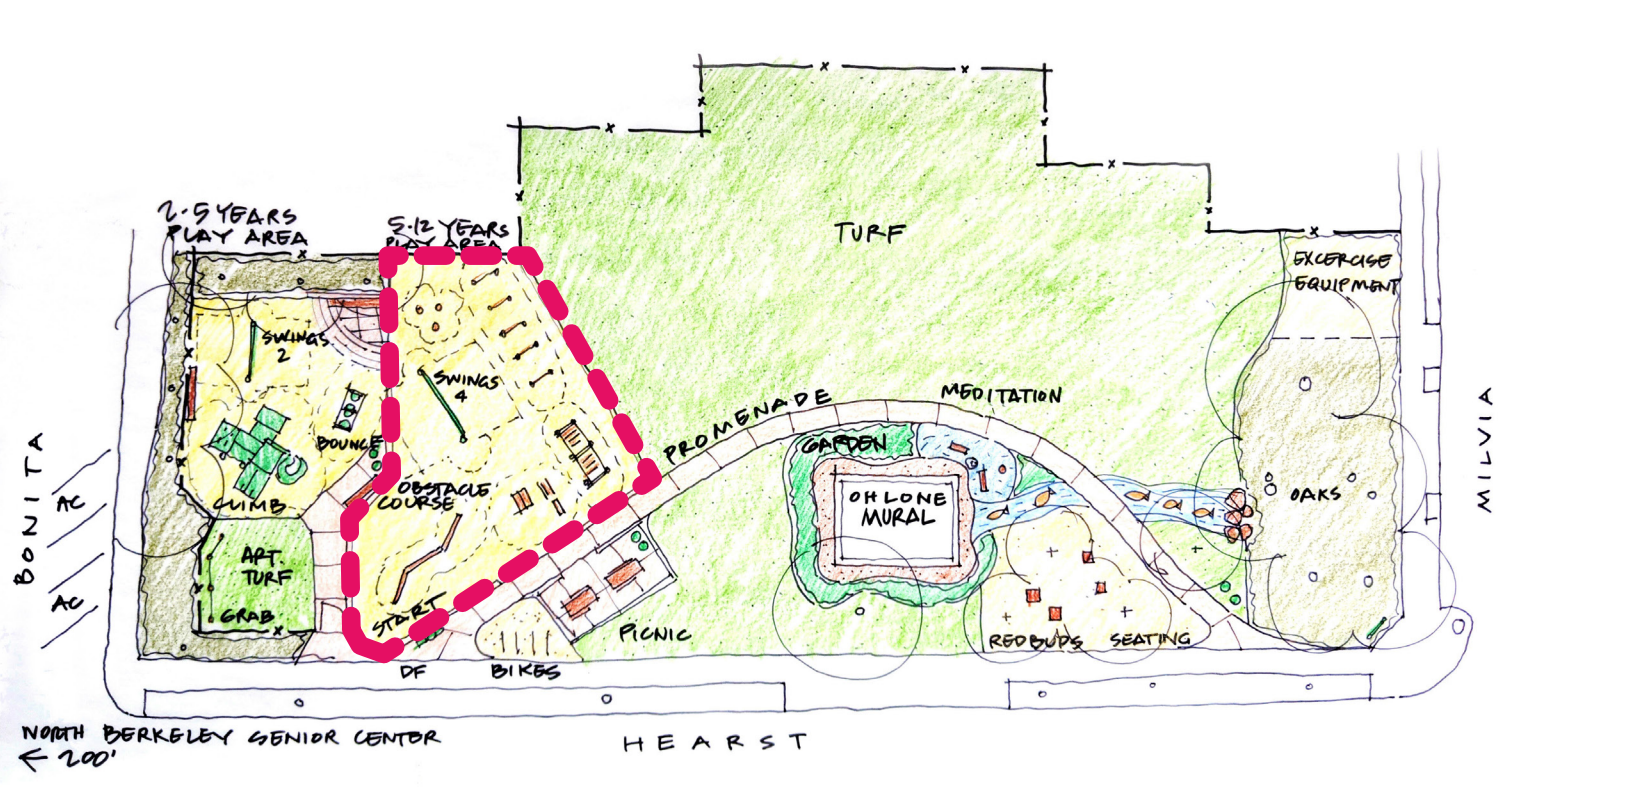

- - - - MAIN PEDESTRIAN CIRCULATION
- - - - PLAYGROUND CIRCULATION
- ← MAIN ENTRY
- ← SECONDARY ENTRY
- - - - UNDERGROUND BART

EXISTING CONDITIONS OHLONE PARK

EXISTING CONDITIONS OHLONE PARK

EXISTING CONDITIONS OHLONE PARK

TURF

DENSE TREES

PICNIC AREA

AC PARKING

CONCEPT SCHEME 1

CONCEPT SCHEME 1: 5-12 YRS PLAY AREA

CONCEPT SCHEME 1: 2-5 YRS PLAY AREA

CONCEPT SCHEME 1: SITE FURNISHINGS & OTHER ELEMENTS

CONCEPT SCHEME 2

CONCEPT SCHEME 2: 5-12 YRS PLAY AREA

CONCEPT SCHEME 2: 2-5 YRS PLAY AREA

CONCEPT SCHEME 2: SITE FURNISHINGS & OTHER ELEMENTS

EXISTING CONDITIONS OHLONE PARK

MURAL GARDEN

Ohlone Park Mural Garden
Design by Jean LaMarr