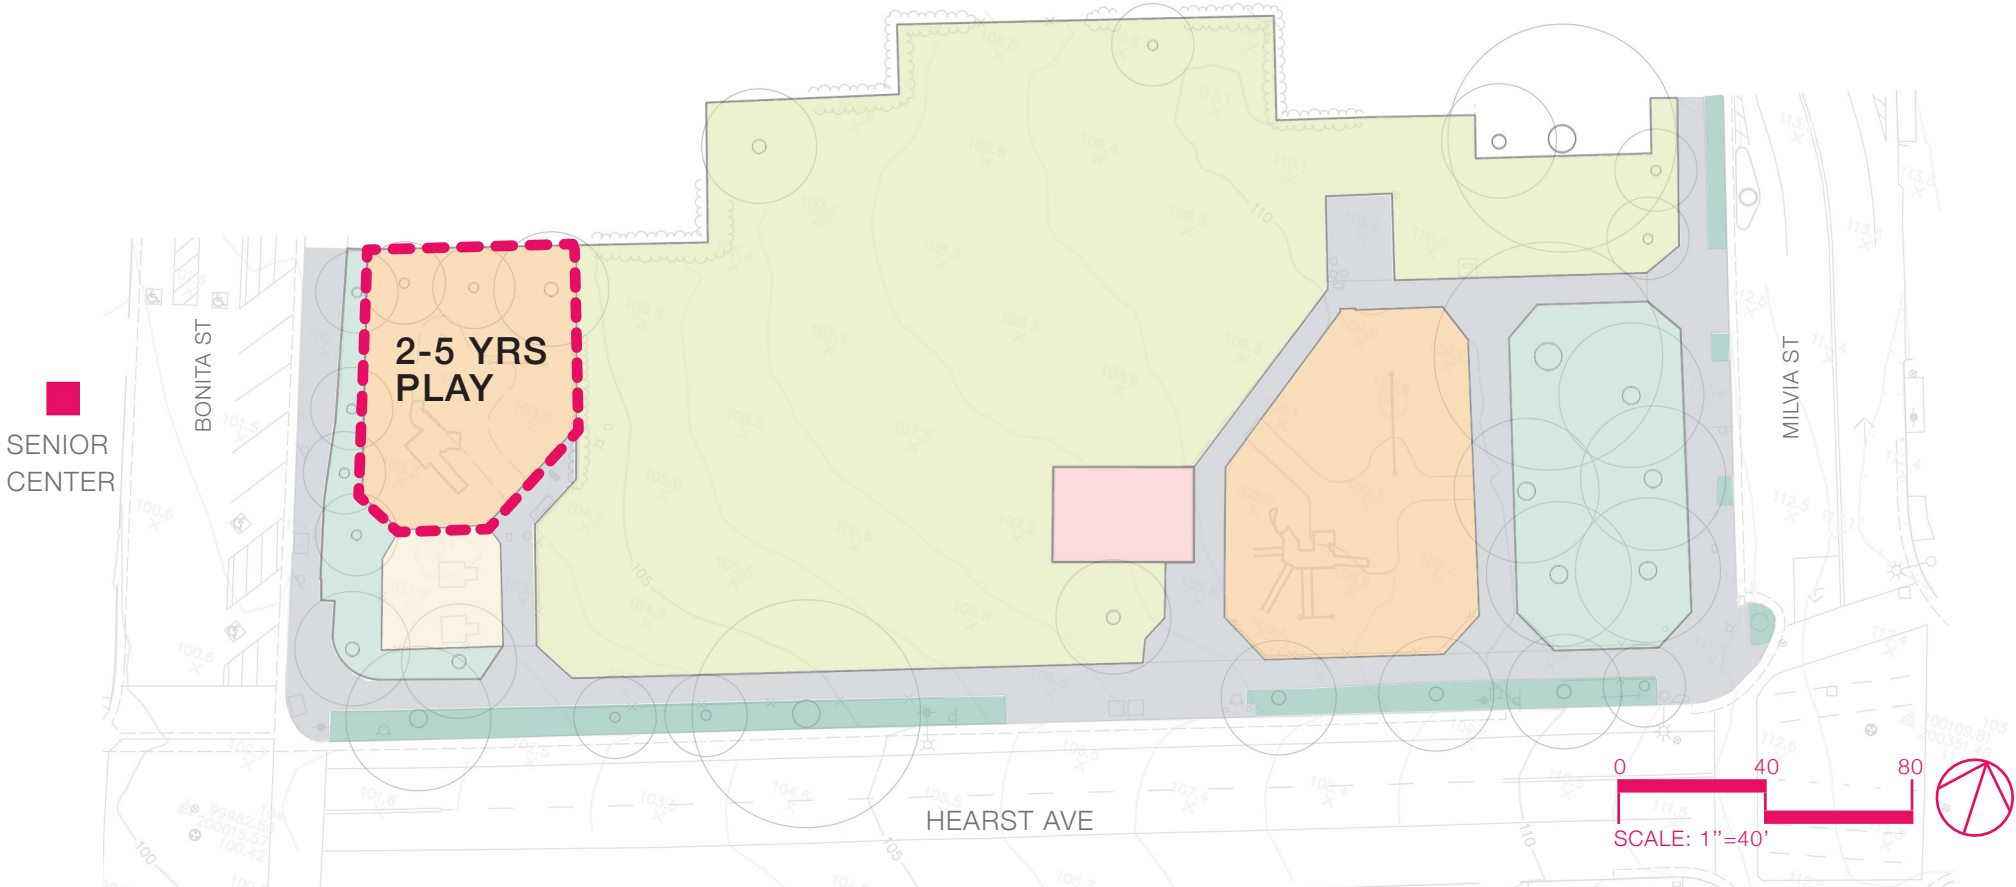

DOG PARK

BUS STOP
&
ENTRANCE

SENIOR
CENTER

PLAYGROUNDS
& MURAL

BASE

OHLONE PARK EAST PLAYGROUND AND MURAL GARDEN IMPROVEMENT
MILVIA ST, BERKELEY, CA 94704

COMMUNITY MEETING
MARCH 4 2021

EXISTING CONDITIONS OHLONE PARK

- - - - MAIN PEDESTRIAN CIRCULATION
- - - - PLAYGROUND CIRCULATION
- ← MAIN ENTRY
- ← SECONDARY ENTRY
- - - - UNDERGROUND BART

EXISTING CONDITIONS OHLONE PARK

EXISTING CONDITIONS OHLONE PARK

EXISTING CONDITIONS OHLONE PARK

TURF

DENSE TREES

PICNIC AREA

AC PARKING

CONCEPT SCHEME 1

CONCEPT SCHEME 1: 5-12 YRS PLAY AREA

CONCEPT SCHEME 1: 2-5 YRS PLAY AREA

CONCEPT SCHEME 1: SITE FURNISHINGS & OTHER ELEMENTS

CONCEPT SCHEME 2

CONCEPT SCHEME 2: 5-12 YRS PLAY AREA

CONCEPT SCHEME 2: 2-5 YRS PLAY AREA

CONCEPT SCHEME 2: SITE FURNISHINGS & OTHER ELEMENTS

EXISTING CONDITIONS OHLONE PARK

MURAL GARDEN

Ohlone Park Mural Garden
Design by Jean LaMarr