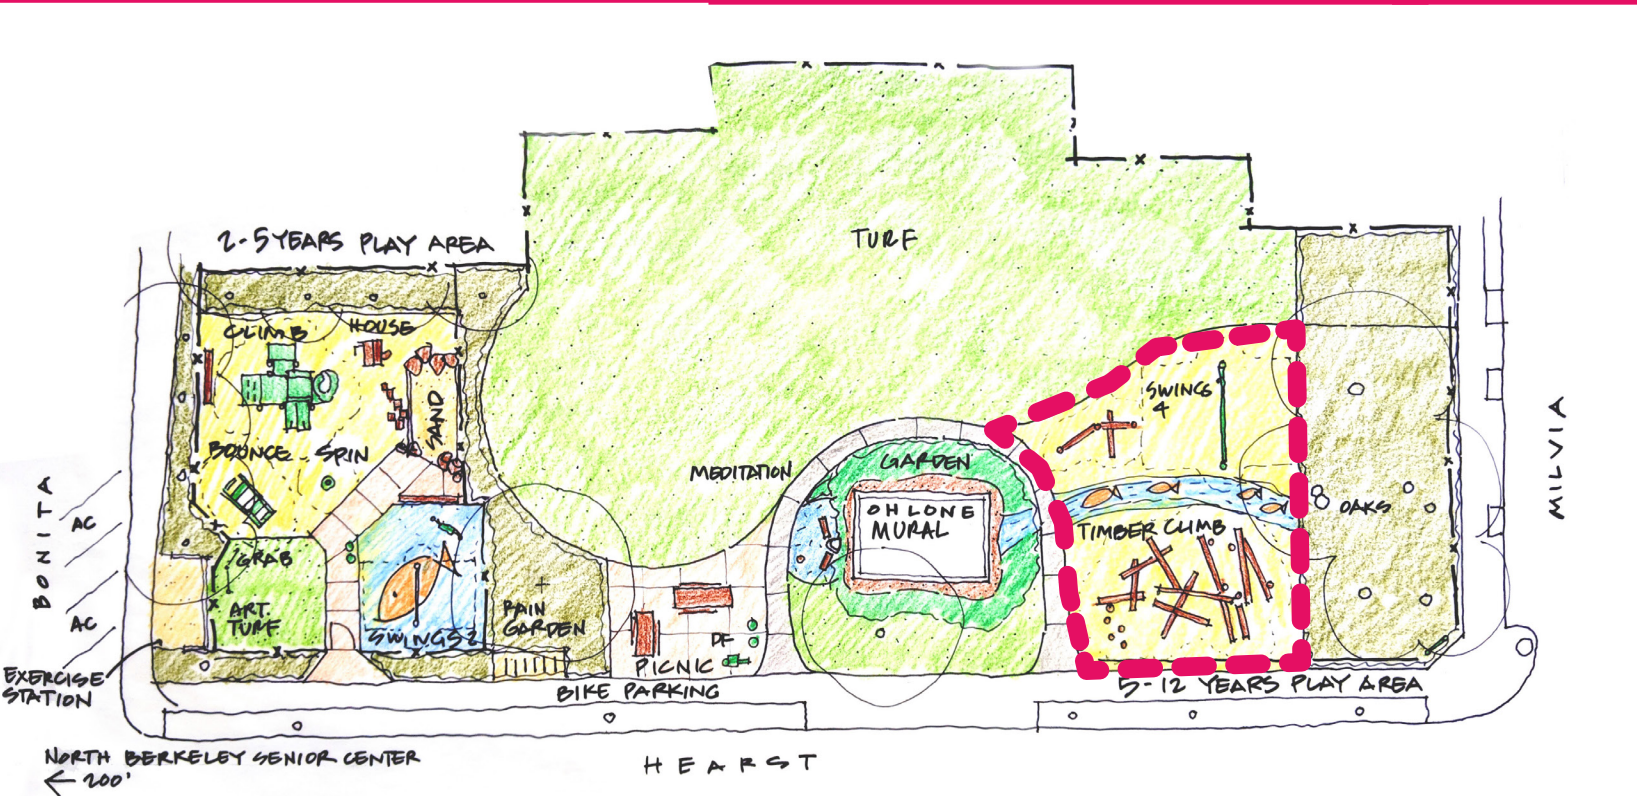

- - - - MAIN PEDESTRIAN CIRCULATION
- - - - PLAYGROUND CIRCULATION
- ← MAIN ENTRY
- ← SECONDARY ENTRY
- - - - UNDERGROUND BART

EXISTING CONDITIONS OHLONE PARK

EXISTING CONDITIONS OHLONE PARK

EXISTING CONDITIONS OHLONE PARK

TURF

DENSE TREES

PICNIC AREA

AC PARKING

CONCEPT SCHEME 1

CONCEPT SCHEME 1: 5-12 YRS PLAY AREA

CONCEPT SCHEME 1: 2-5 YRS PLAY AREA

CONCEPT SCHEME 1: SITE FURNISHINGS & OTHER ELEMENTS

CONCEPT SCHEME 2

CONCEPT SCHEME 2: 5-12 YRS PLAY AREA

CONCEPT SCHEME 2: 2-5 YRS PLAY AREA

CONCEPT SCHEME 2: SITE FURNISHINGS & OTHER ELEMENTS

EXISTING CONDITIONS OHLONE PARK

MURAL GARDEN

Ohlone Park Mural Garden
Design by Jean LaMarr

CONCEPTUAL PLANTING PLAN

DESIGNED BY CLARE AL-WITRI, JUNE 2018

SYMBOL	COMMON NAME	BOTANICAL NAME	NO.
AQU	WESTERN COLUMBINE	AQUILEGIA FORMOSA	10
BOU	BLUE GRAMA	BOUTELOUA GRACILIS	17
CEA	CENTENNIAL CEANOTHUS	CEANOTHUS 'CENTENNIAL'	8
CER	WESTERN REDBUD	CERCIS OCCIDENTALIS	1
CHL	SOAP PLANT	CHLOROGALUM POMERIDIANUM	4
ESC	CALIFORNIA POPPY	ESCHSHOLZIA CALIFORNICA	25
HEU	CORAL BELLS	HEUCHERA SPP.	6
JUN	WIRE GRASS	JUNCUS PATENS	38
MON	COYOTE MINT	MONARDELLA VILLOSA	22
POL	WESTERN SWORD FERN	POLYSTICHUM MUNITUM	6
SAL	HUMMINGBIRD SAGE	SALVIA SPATHACEA	12
SAN	PINK FLOWERING CURRANT	RIBES SANGUINEUM VAR. GLUTINOSUM	2