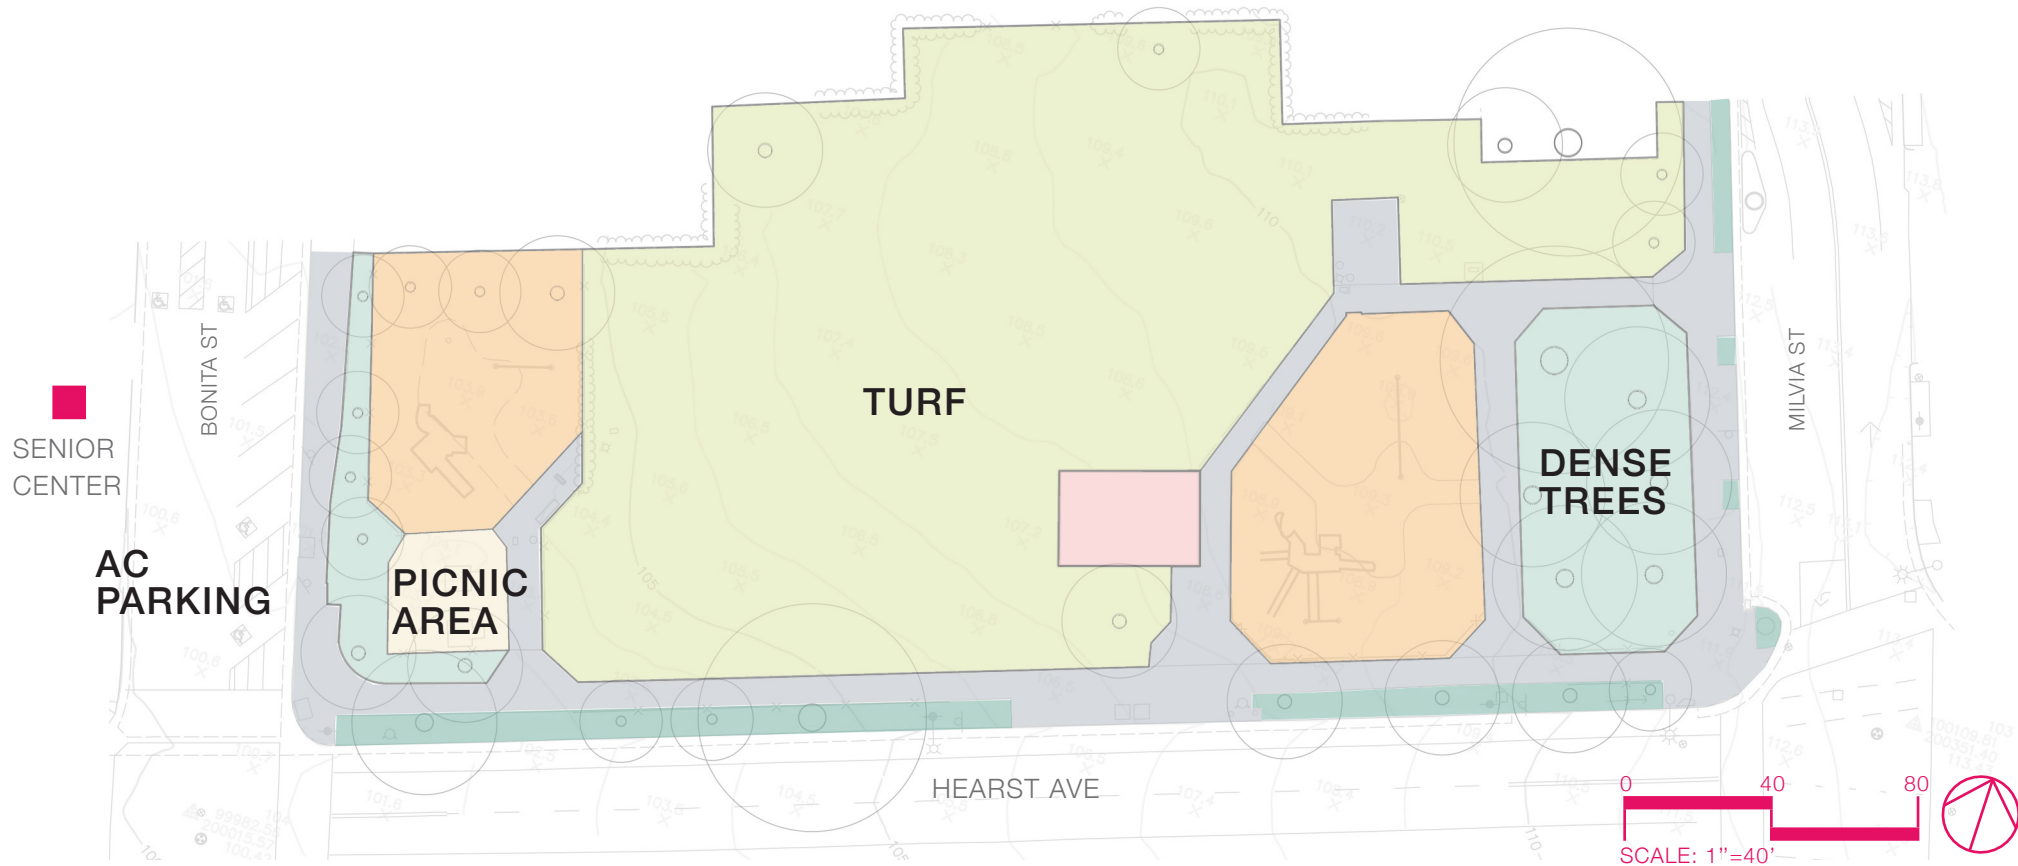

DOG PARK

BUS STOP
&
ENTRANCE

SENIOR
CENTER

PLAYGROUNDS
& MURAL

BASE

OHLONE PARK EAST PLAYGROUND AND MURAL GARDEN IMPROVEMENT
MILVIA ST, BERKELEY, CA 94704

COMMUNITY MEETING
MARCH 4 2021

EXISTING CONDITIONS OHLONE PARK

- - - - MAIN PEDESTRIAN CIRCULATION
- - - - PLAYGROUND CIRCULATION
- ← MAIN ENTRY
- ← SECONDARY ENTRY
- - - - UNDERGROUND BART

EXISTING CONDITIONS OHLONE PARK

EXISTING CONDITIONS OHLONE PARK

EXISTING CONDITIONS OHLONE PARK

TURF

DENSE TREES

PICNIC AREA

AC PARKING

CONCEPT SCHEME 1

CONCEPT SCHEME 1: 5-12 YRS PLAY AREA

CONCEPT SCHEME 1: 2-5 YRS PLAY AREA

CONCEPT SCHEME 1: SITE FURNISHINGS & OTHER ELEMENTS

CONCEPT SCHEME 2

CONCEPT SCHEME 2: 5-12 YRS PLAY AREA

CONCEPT SCHEME 2: 2-5 YRS PLAY AREA

CONCEPT SCHEME 2: SITE FURNISHINGS & OTHER ELEMENTS

EXISTING CONDITIONS OHLONE PARK

MURAL GARDEN

Ohlone Park Mural Garden
Design by Jean LaMarr