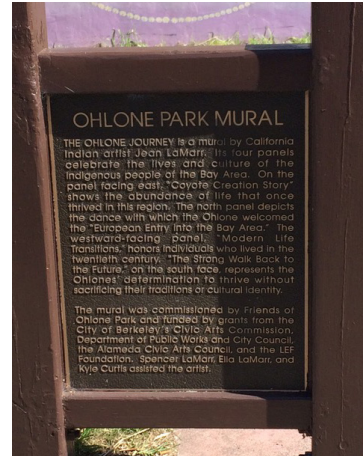

CONCEPTUAL PLANTING PLAN

DESIGNED BY CLARE AL-WITRI, JUNE 2018

SYMBOL	COMMON NAME	BOTANICAL NAME	NO.
AQU	WESTERN COLUMBINE	AQUILEGIA FORMOSA	10
BOU	BLUE GRAMA	BOUTELOUA GRACILIS	17
CEA	CENTENNIAL CEANOTHUS	CEANOTHUS 'CENTENNIAL'	8
CER	WESTERN REDBUD	CERCIS OCCIDENTALIS	1
CHL	SOAP PLANT	CHLOROGALUM POMERIDIANUM	4
ESC	CALIFORNIA POPPY	ESCHSHOLZIA CALIFORNICA	25
HEU	CORAL BELLS	HEUCHERA SPP.	6
JUN	WIRE GRASS	JUNCUS PATENS	38
MON	COYOTE MINT	MONARDELLA VILLOSA	22
POL	WESTERN SWORD FERN	POLYSTICHUM MUNITUM	6
SAL	HUMMINGBIRD SAGE	SALVIA SPATHACEA	12
SAN	PINK FLOWERING CURRANT	RIBES SANGUINEUM VAR. GLUTINOSUM	2