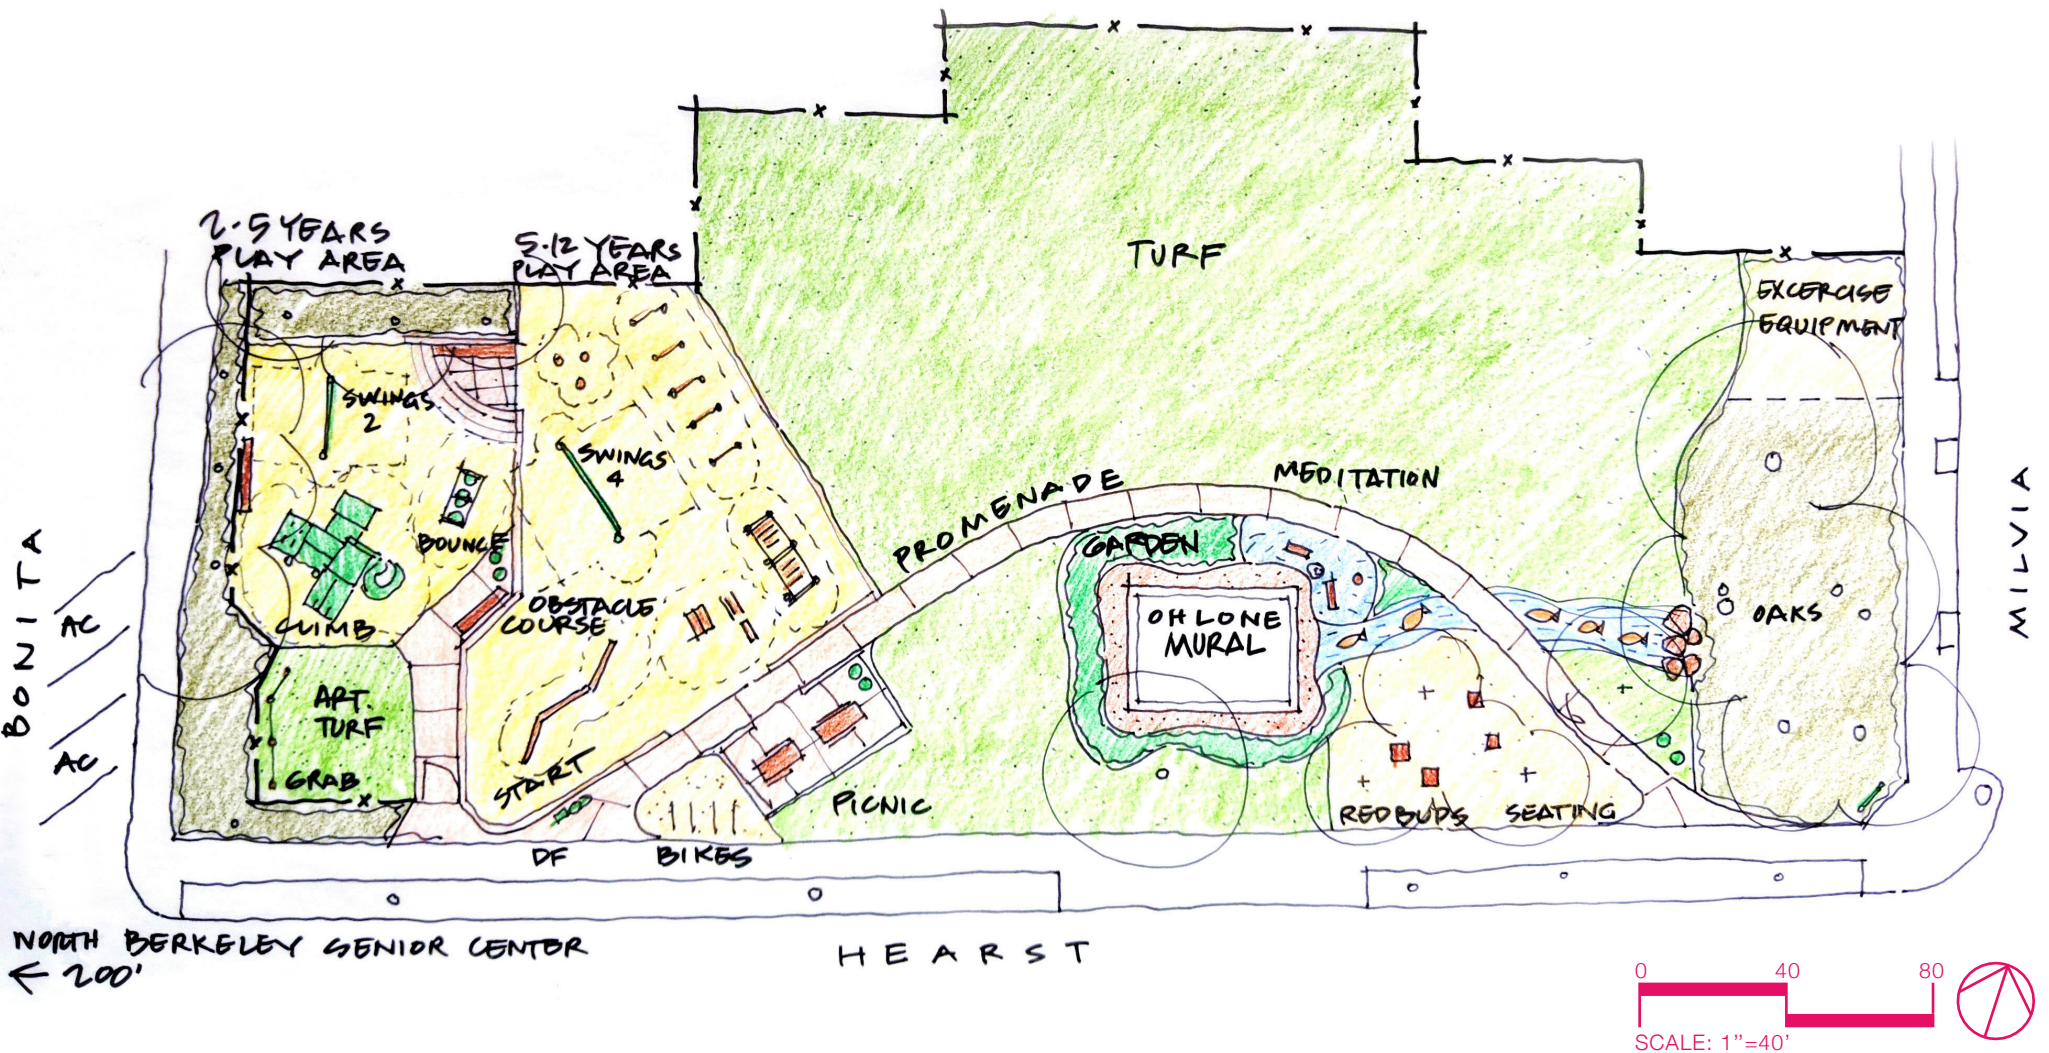

- - - - MAIN PEDESTRIAN CIRCULATION
- - - - PLAYGROUND CIRCULATION
- ← MAIN ENTRY
- ← SECONDARY ENTRY
- - - - UNDERGROUND BART

EXISTING CONDITIONS OHLONE PARK

EXISTING CONDITIONS OHLONE PARK

EXISTING CONDITIONS OHLONE PARK

TURF

DENSE TREES

PICNIC AREA

AC PARKING

CONCEPT SCHEME 1

CONCEPT SCHEME 1: 5-12 YRS PLAY AREA

CONCEPT SCHEME 1: 2-5 YRS PLAY AREA

CONCEPT SCHEME 1: SITE FURNISHINGS & OTHER ELEMENTS

CONCEPT SCHEME 2

CONCEPT SCHEME 2: 5-12 YRS PLAY AREA

CONCEPT SCHEME 2: 2-5 YRS PLAY AREA

CONCEPT SCHEME 2: SITE FURNISHINGS & OTHER ELEMENTS

EXISTING CONDITIONS OHLONE PARK

MURAL GARDEN

Ohlone Park Mural Garden
Design by Jean LaMarr

CONCEPTUAL PLANTING PLAN

DESIGNED BY CLARE AL-WITRI, JUNE 2018

SYMBOL	COMMON NAME	BOTANICAL NAME	NO.
AQU	WESTERN COLUMBINE	AQUILEGIA FORMOSA	10
BOU	BLUE GRAMA	BOUTELOUA GRACILIS	17
CEA	CENTENNIAL CEANOTHUS	CEANOTHUS 'CENTENNIAL'	8
CER	WESTERN REDBUD	CERCIS OCCIDENTALIS	1
CHL	SOAP PLANT	CHLOROGALUM POMERIDIANUM	4
ESC	CALIFORNIA POPPY	ESCHSHOLZIA CALIFORNICA	25
HEU	CORAL BELLS	HEUCHERA SPP.	6
JUN	WIRE GRASS	JUNCUS PATENS	38
MON	COYOTE MINT	MONARDELLA VILLOSA	22
POL	WESTERN SWORD FERN	POLYSTICHUM MUNITUM	6
SAL	HUMMINGBIRD SAGE	SALVIA SPATHACEA	12
SAN	PINK FLOWERING CURRANT	RIBES SANGUINEUM VAR. GLUTINOSUM	2