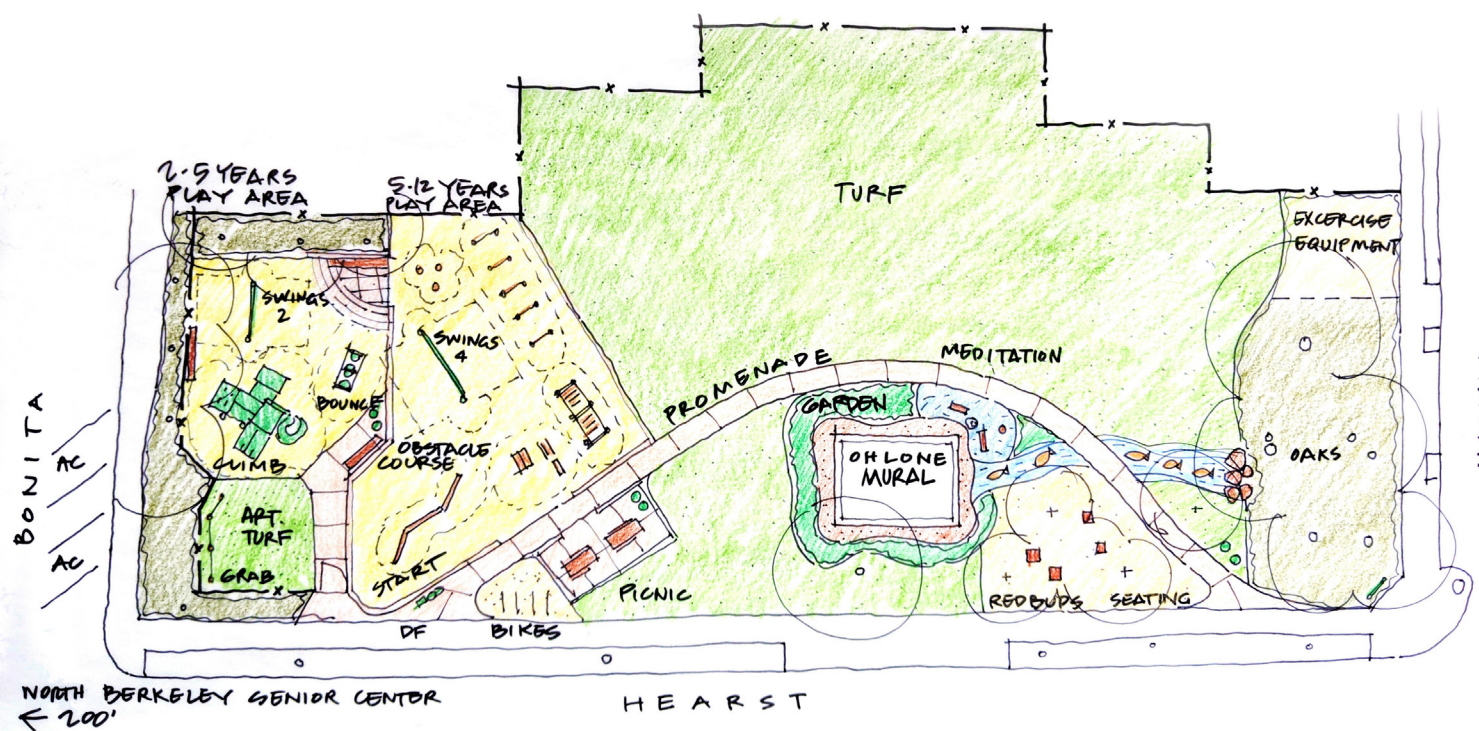

- - - - MAIN PEDESTRIAN CIRCULATION
- - - - PLAYGROUND CIRCULATION
- ← MAIN ENTRY
- ← SECONDARY ENTRY
- - - - UNDERGROUND BART

EXISTING CONDITIONS OHLONE PARK

EXISTING CONDITIONS OHLONE PARK

EXISTING CONDITIONS OHLONE PARK

TURF

DENSE TREES

PICNIC AREA

AC PARKING

CONCEPT SCHEME 1

CONCEPT SCHEME 1: 5-12 YRS PLAY AREA

CONCEPT SCHEME 1: 2-5 YRS PLAY AREA

CONCEPT SCHEME 1: SITE FURNISHINGS & OTHER ELEMENTS

CONCEPT SCHEME 2

CONCEPT SCHEME 2: 5-12 YRS PLAY AREA

CONCEPT SCHEME 2: 2-5 YRS PLAY AREA

CONCEPT SCHEME 2: SITE FURNISHINGS & OTHER ELEMENTS

EXISTING CONDITIONS OHLONE PARK

MURAL GARDEN

Ohlone Park Mural Garden
Design by Jean LaMarr

CONCEPTUAL PLANTING PLAN

DESIGNED BY CLARE AL-WITRI, JUNE 2018

SYMBOL	COMMON NAME	BOTANICAL NAME	NO.
AQU	WESTERN COLUMBINE	AQUILEGIA FORMOSA	10
BOU	BLUE GRAMA	BOUTELOUA GRACILIS	17
CEA	CENTENNIAL CEANOTHUS	CEANOTHUS 'CENTENNIAL'	8
CER	WESTERN REDBUD	CERCIS OCCIDENTALIS	1
CHL	SOAP PLANT	CHLOROGALUM POMERIDIANUM	4
ESC	CALIFORNIA POPPY	ESCHSHOLZIA CALIFORNICA	25
HEU	CORAL BELLS	HEUCHERA SPP.	6
JUN	WIRE GRASS	JUNCUS PATENS	38
MON	COYOTE MINT	MONARDELLA VILLOSA	22
POL	WESTERN SWORD FERN	POLYSTICHUM MUNITUM	6
SAL	HUMMINGBIRD SAGE	SALVIA SPATHACEA	12
SAN	PINK FLOWERING CURRANT	RIBES SANGUINEUM VAR. GLUTINOSUM	2