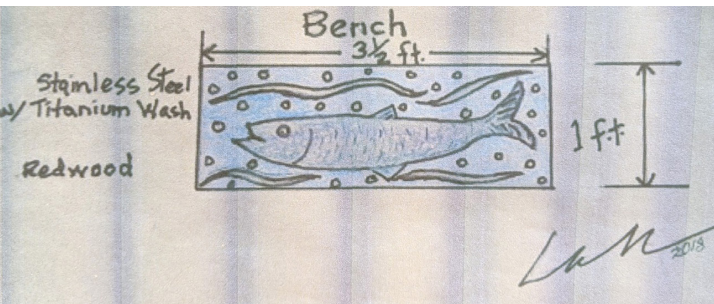

CONCEPT SCHEME 2

CONCEPT SCHEME 2: 5-12 YRS PLAY AREA

CONCEPT SCHEME 2: 2-5 YRS PLAY AREA

CONCEPT SCHEME 2: SITE FURNISHINGS & OTHER ELEMENTS

EXISTING CONDITIONS OHLONE PARK

MURAL GARDEN

Ohlone Park Mural Garden
Design by Jean LaMarr

CONCEPTUAL PLANTING PLAN

DESIGNED BY CLARE AL-WITRI, JUNE 2018

SYMBOL	COMMON NAME	BOTANICAL NAME	NO.
AQU	WESTERN COLUMBINE	AQUILEGIA FORMOSA	10
BOU	BLUE GRAMA	BOUTELOUA GRACILIS	17
CEA	CENTENNIAL CEANOTHUS	CEANOTHUS 'CENTENNIAL'	8
CER	WESTERN REDBUD	CERCIS OCCIDENTALIS	1
CHL	SOAP PLANT	CHLOROGALUM POMERIDIANUM	4
ESC	CALIFORNIA POPPY	ESCHSHOLZIA CALIFORNICA	25
HEU	CORAL BELLS	HEUCHERA SPP.	6
JUN	WIRE GRASS	JUNCUS PATENS	38
MON	COYOTE MINT	MONARDELLA VILLOSA	22
POL	WESTERN SWORD FERN	POLYSTICHUM MUNITUM	6
SAL	HUMMINGBIRD SAGE	SALVIA SPATHACEA	12
SAN	PINK FLOWERING CURRANT	RIBES SANGUINEUM VAR. GLUTINOSUM	2