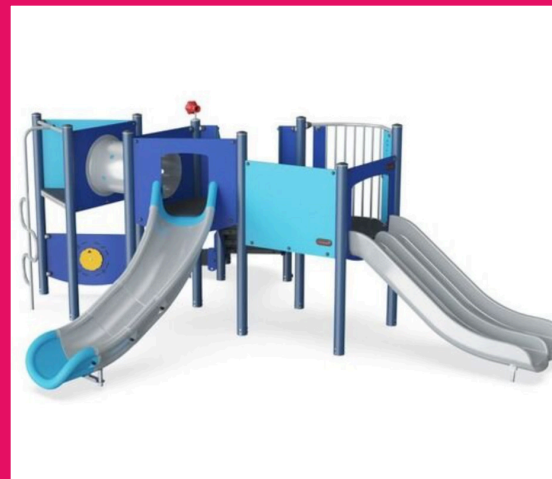

TURF

DENSE TREES

PICNIC AREA

AC PARKING

CONCEPT SCHEME 1

CONCEPT SCHEME 1: 5-12 YRS PLAY AREA

CONCEPT SCHEME 1: 2-5 YRS PLAY AREA

CONCEPT SCHEME 1: SITE FURNISHINGS & OTHER ELEMENTS

CONCEPT SCHEME 2

CONCEPT SCHEME 2: 5-12 YRS PLAY AREA

CONCEPT SCHEME 2: 2-5 YRS PLAY AREA

CONCEPT SCHEME 2: SITE FURNISHINGS & OTHER ELEMENTS

EXISTING CONDITIONS OHLONE PARK

MURAL GARDEN

Ohlone Park Mural Garden
Design by Jean LaMarr