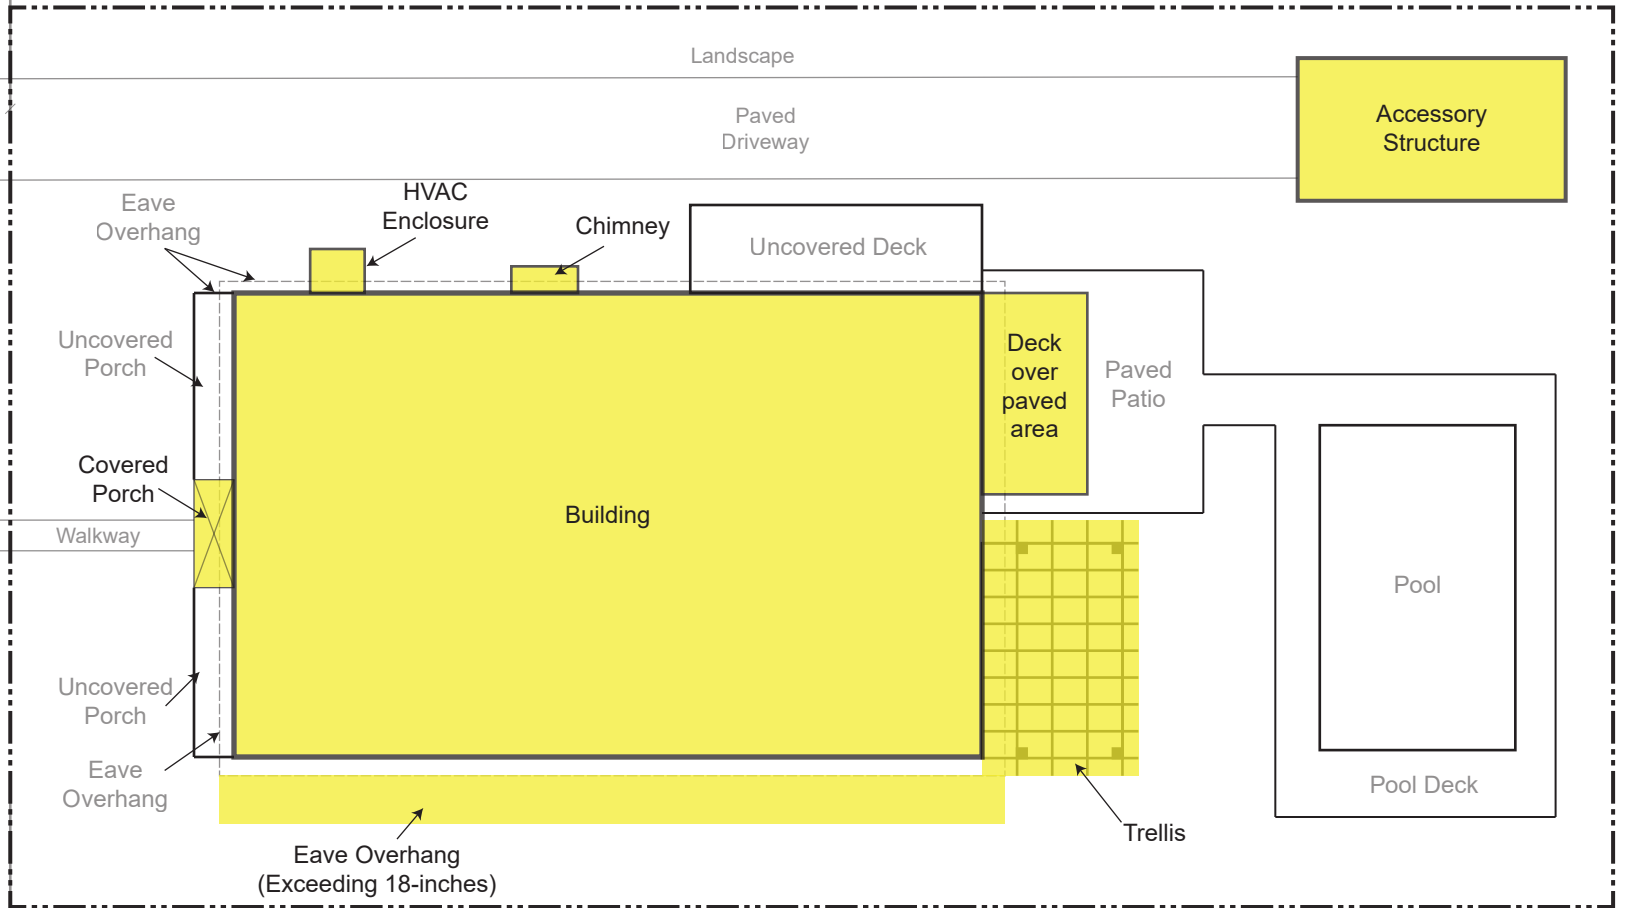

Street

Legend

 Area Counting as Lot Coverage

Up to 18" of eave overhang is excluded from lot coverage