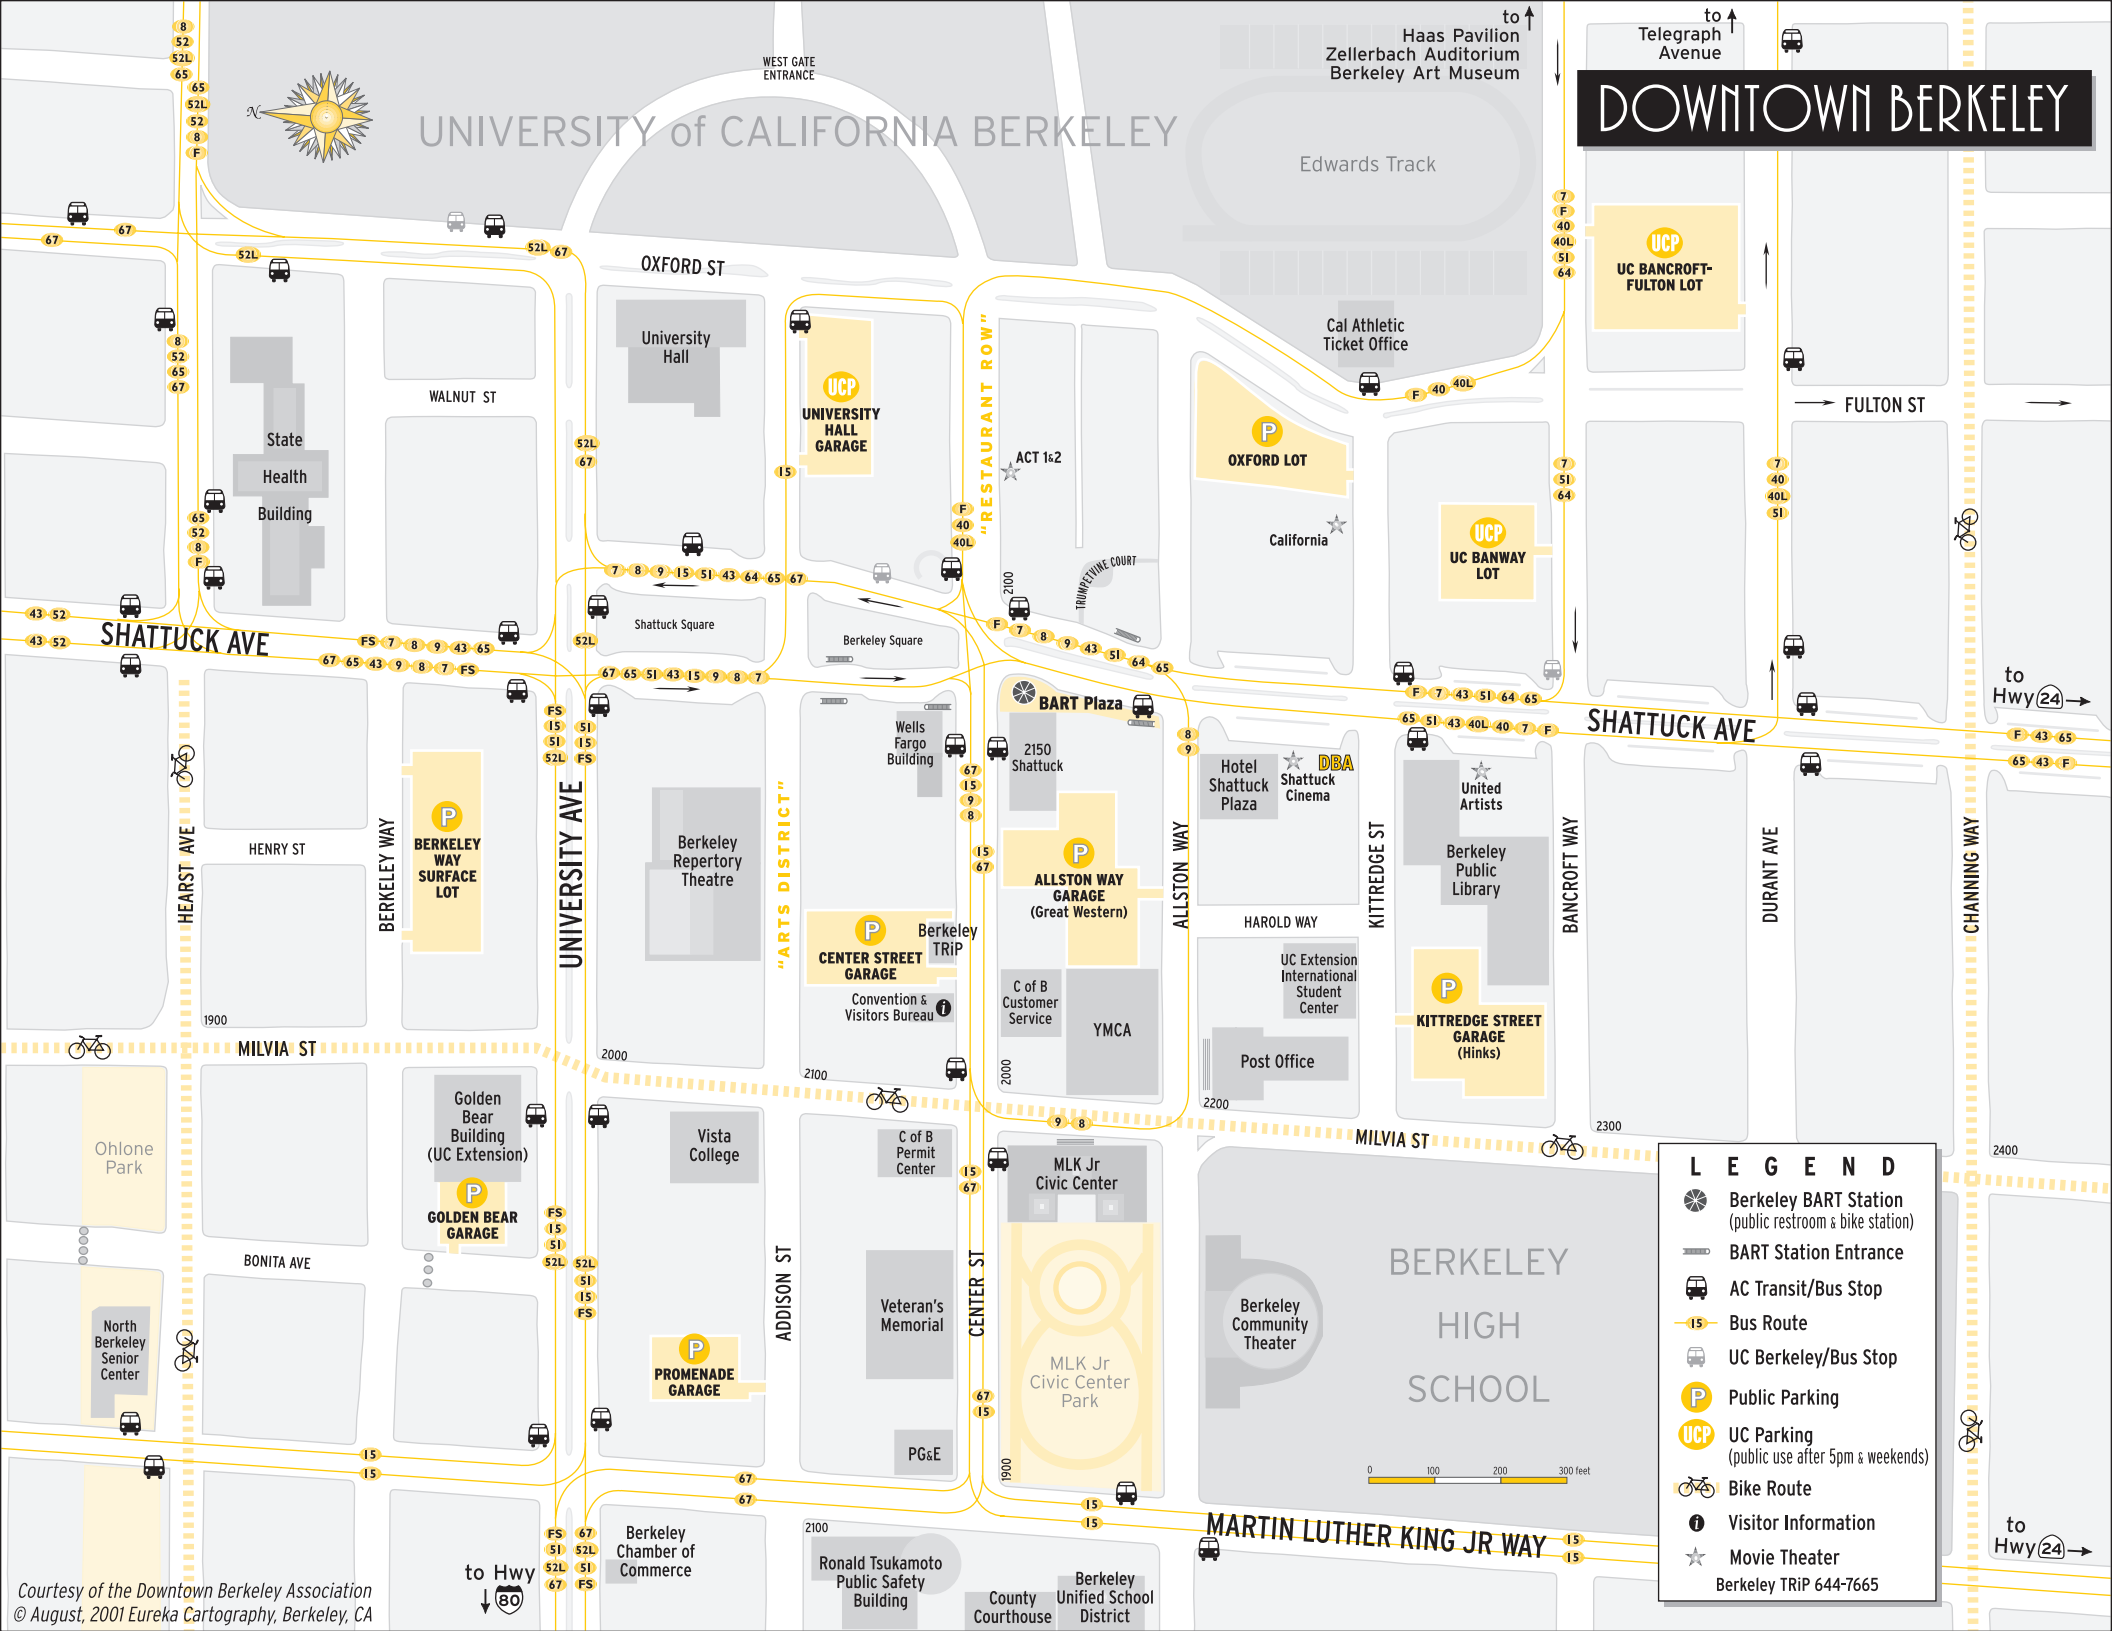

UNIVERSITY of CALIFORNIA BERKELEY

DOWNTOWN BERKELEY

LEGEND

- Berkeley BART Station (public restroom & bike station)
- BART Station Entrance
- AC Transit/Bus Stop
- Bus Route
- UC Berkeley/Bus Stop
- Public Parking
- UC Parking (public use after 5pm & weekends)
- Bike Route
- Visitor Information
- Movie Theater

Berkeley TRIP 644-7665

Courtesy of the Downtown Berkeley Association
 © August, 2001 Eureka Cartography, Berkeley, CA