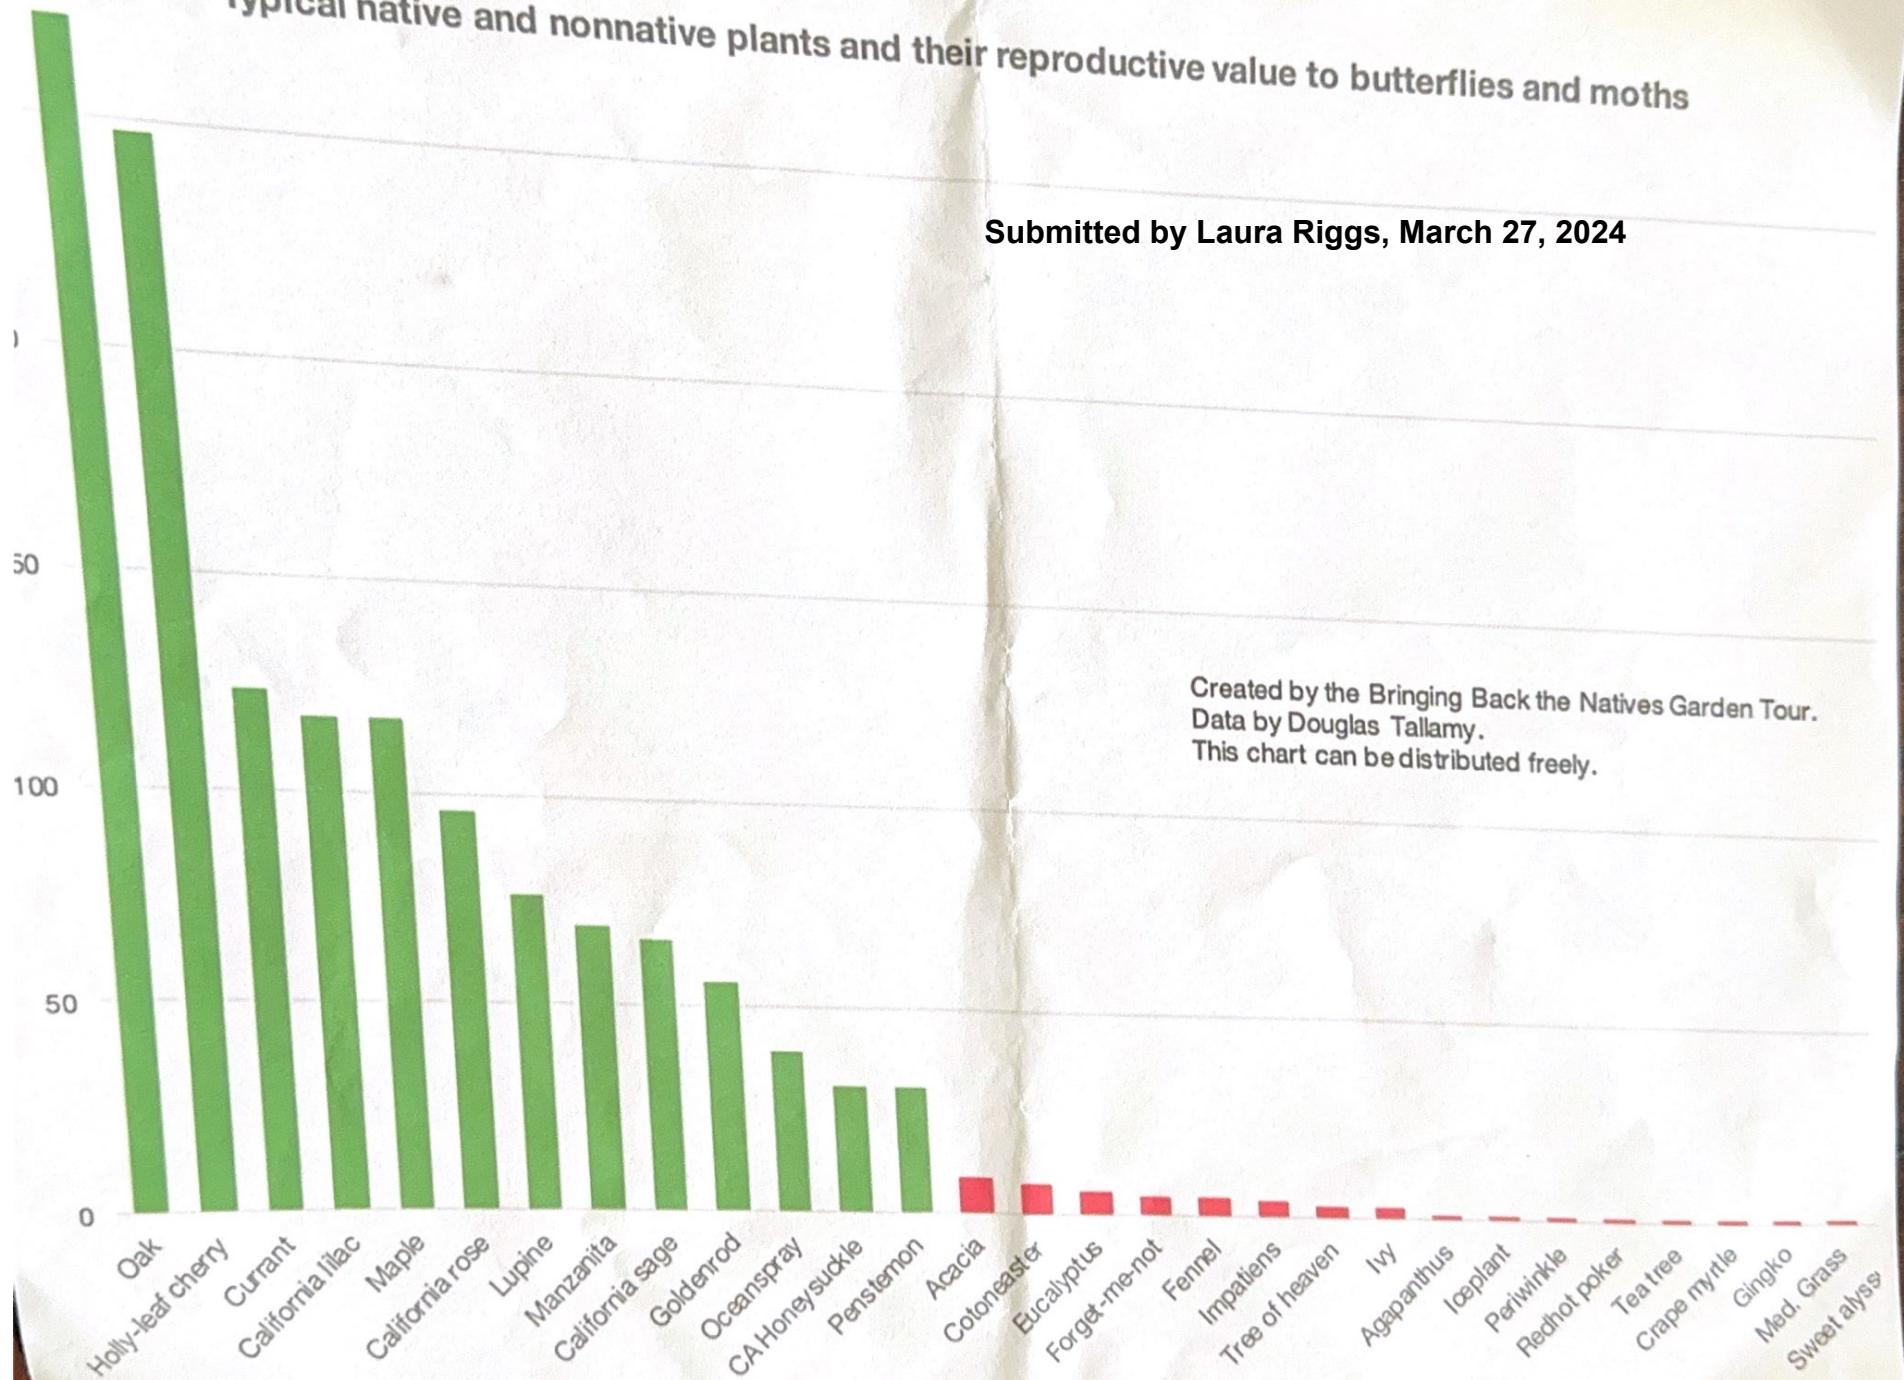

# Typical native and nonnative plants and their reproductive value to butterflies and moths

Submitted by Laura Riggs, March 27, 2024

Created by the Bringing Back the Natives Garden Tour.  
Data by Douglas Tallamy.  
This chart can be distributed freely.