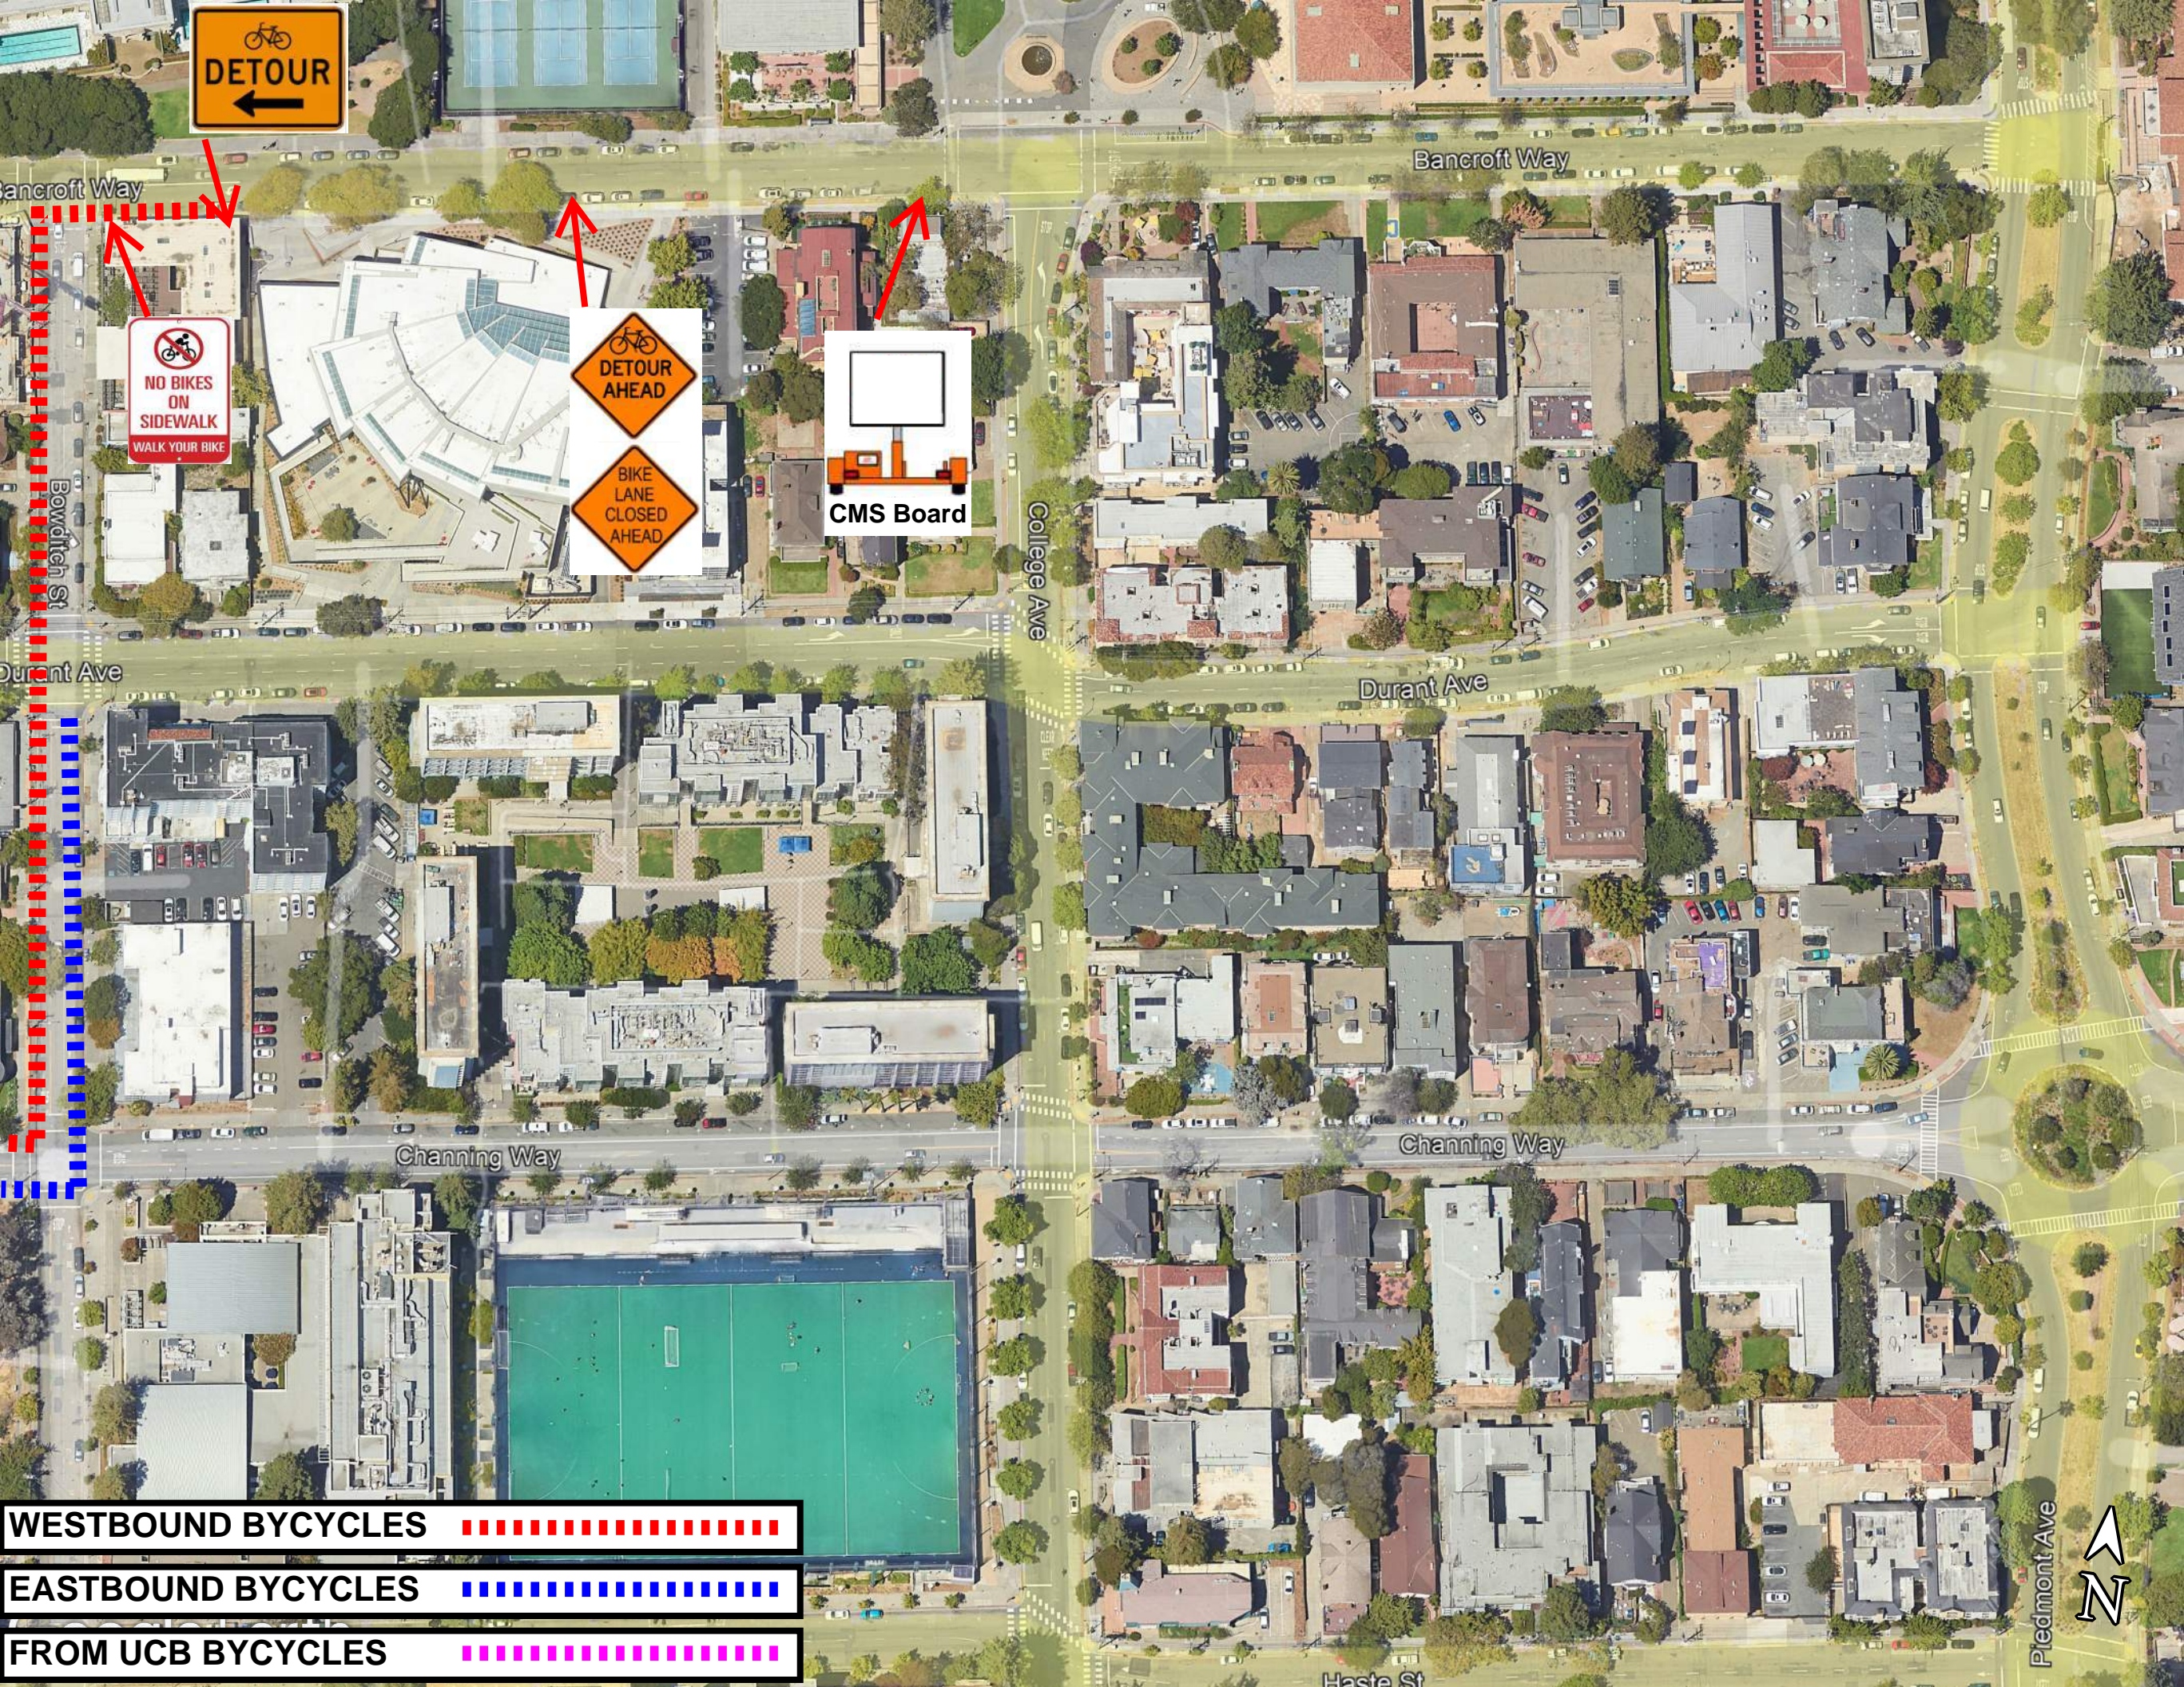

# BICYCLE DETOUR

BANCROFT IS ONEWAY WESTBOUND. THESE SIGNS AND CMS NEED TO BE PUT ON OXFORD AT KITTREDGE

- WESTBOUND BYCYCLES
- EASTBOUND BYCYCLES
- FROM UCB BYCYCLES

CMS Board

DETOUR

DETOUR

NO BIKES ON SIDEWALK  
WALK YOUR BIKE

NO BIKES ON SIDEWALK  
WALK YOUR BIKE

DETOUR

DETOUR

DETOUR

WESTBOUND BYCYCLES 

EASTBOUND BYCYCLES 

FROM UCB BYCYCLES 

PROVIDE ADDITIONAL BIKE DETOUR SIGNAGE INSTRUCTING WESTBOUND BIKES TO EITHER GO THROUGH UC CAMPUS OR TAKE CHANNING DETOUR

  
NO BIKES  
ON  
SIDEWALK  
WALK YOUR BIKE

  
DETOUR  
→

  
DETOUR  
↑

  
DETOUR  
↑

  
DETOUR  
←

WESTBOUND BYCYCLES 

EASTBOUND BYCYCLES 

FROM UCB BYCYCLES 

**WESTBOUND BYCYCLES** [Red dashed line]

**EASTBOUND BYCYCLES** [Blue dashed line]

**FROM UCB BYCYCLES** [Pink dashed line]