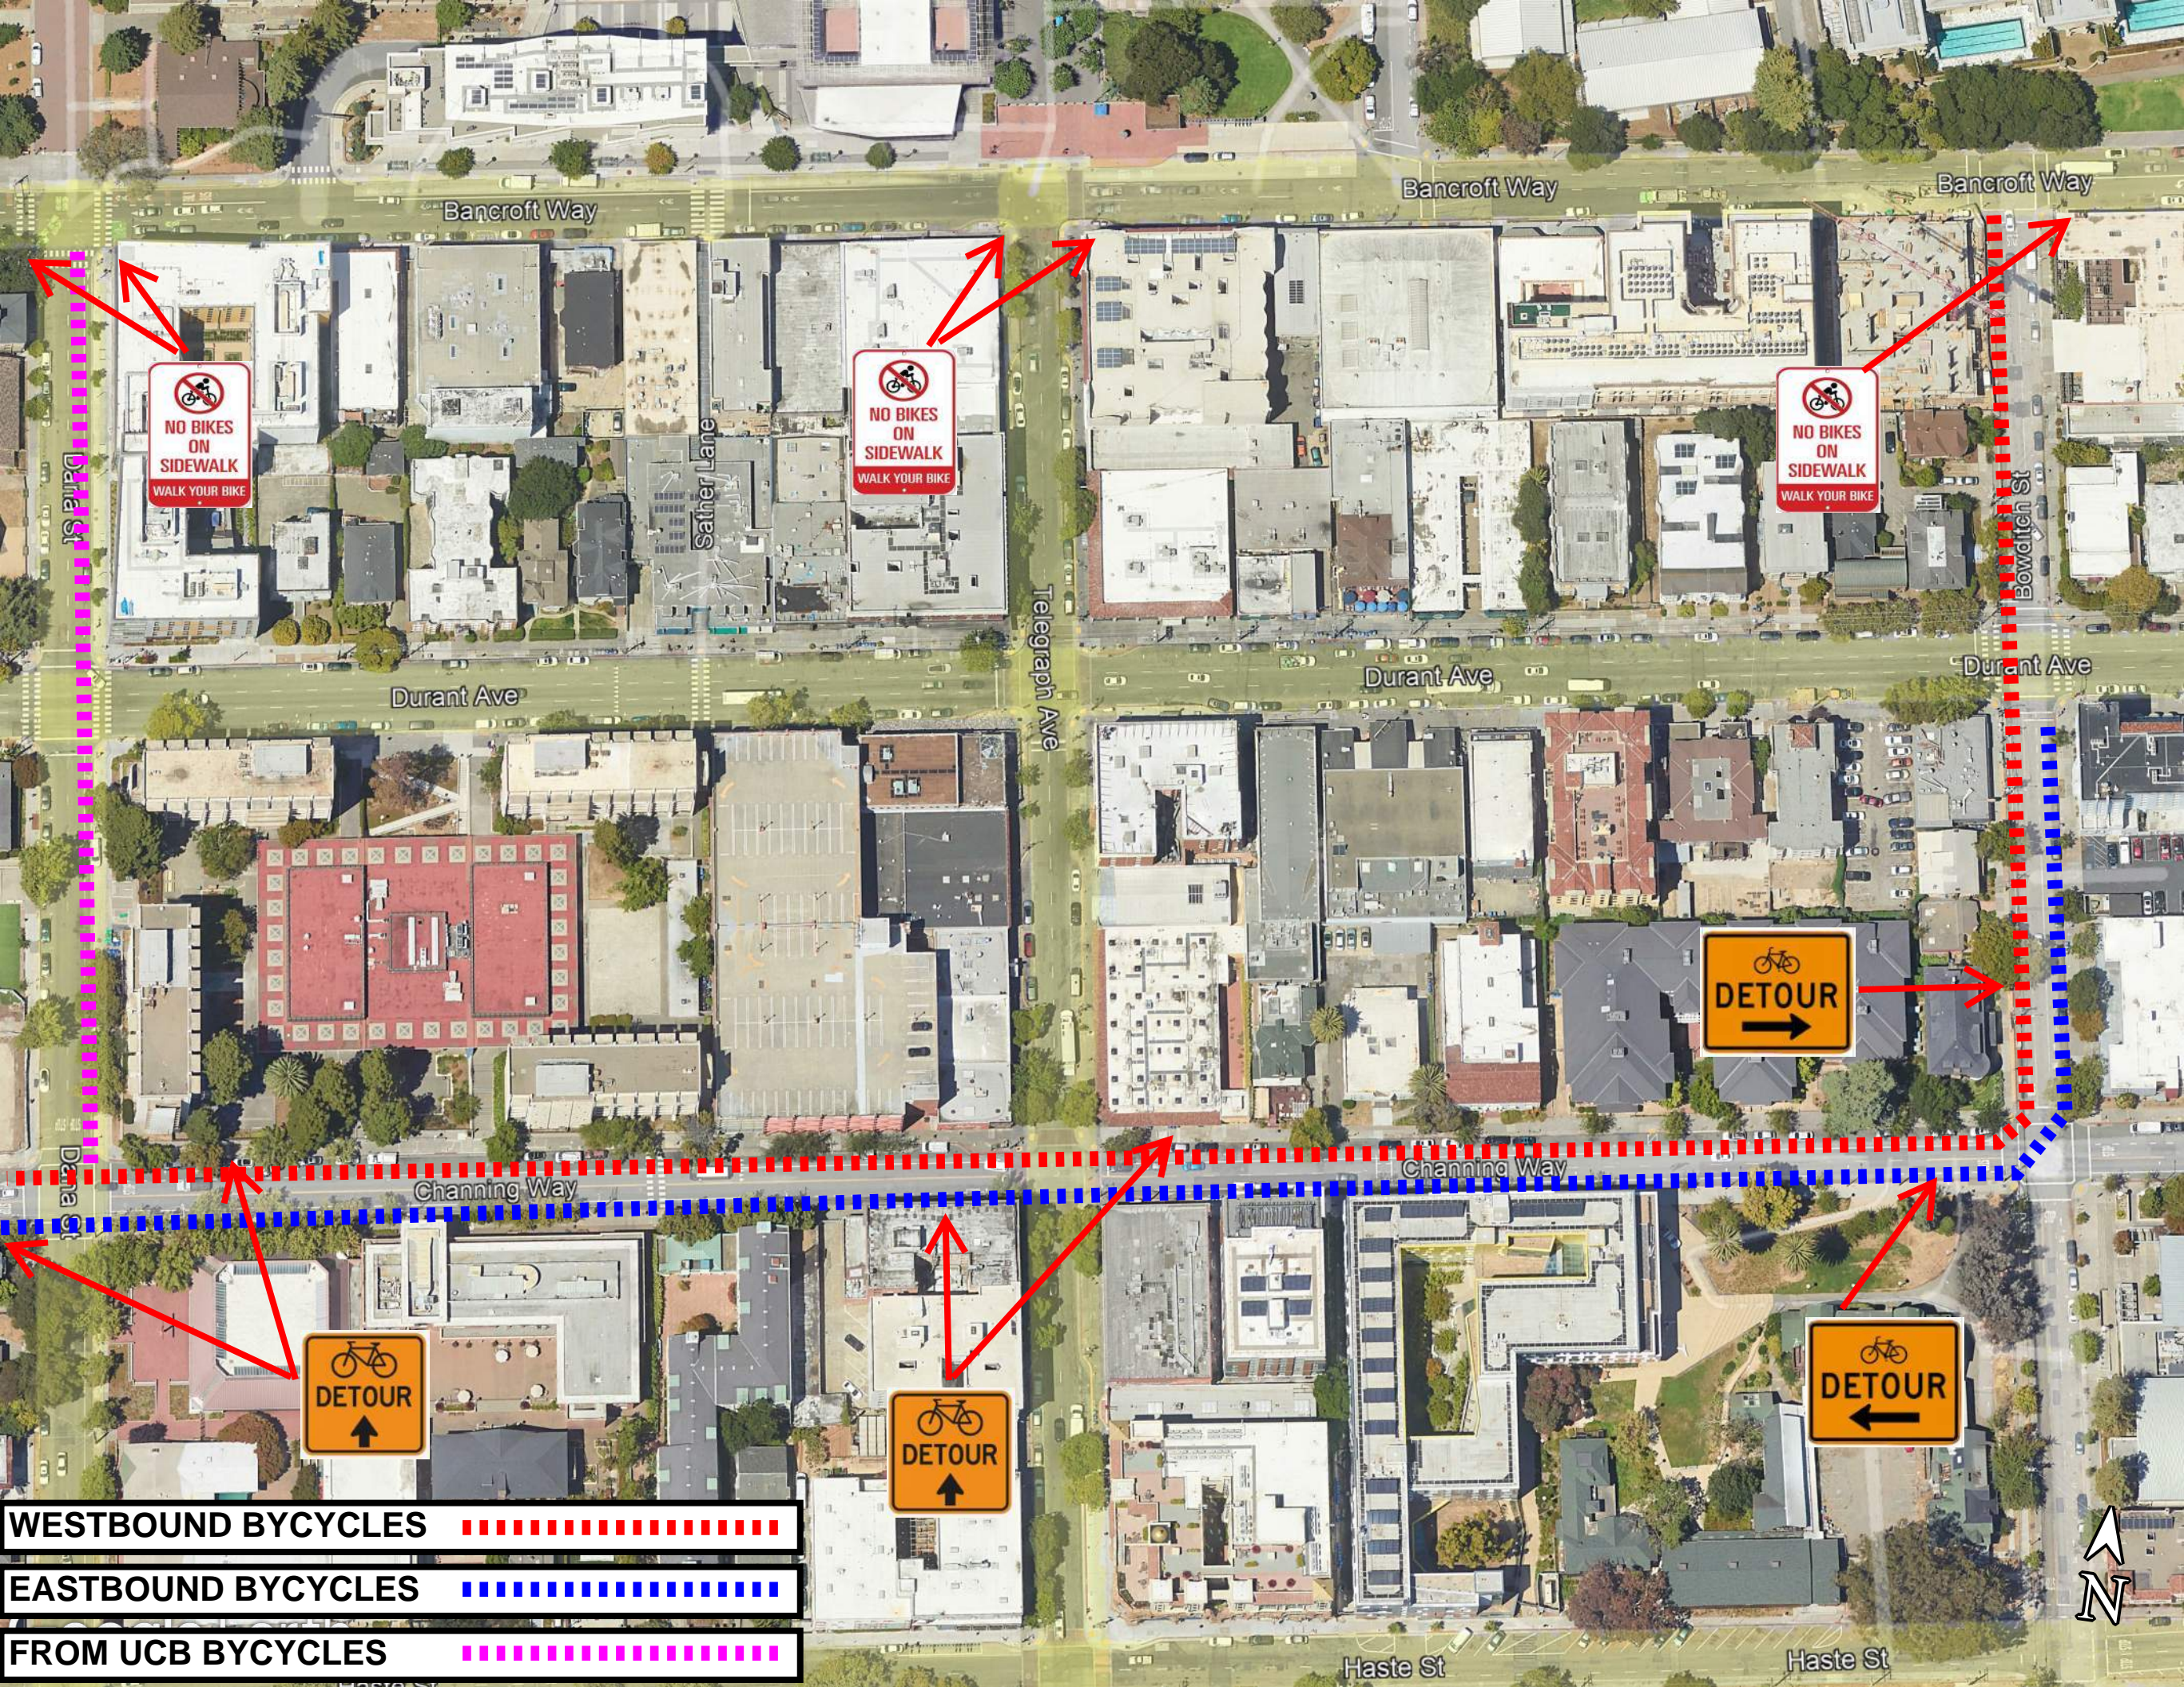

NO BIKES
ON
SIDEWALK
WALK YOUR BIKE

NO BIKES
ON
SIDEWALK
WALK YOUR BIKE

NO BIKES
ON
SIDEWALK
WALK YOUR BIKE

DETOUR
→

DETOUR
↑

DETOUR
↑

DETOUR
←

WESTBOUND BYCYCLES

EASTBOUND BYCYCLES

FROM UCB BYCYCLES