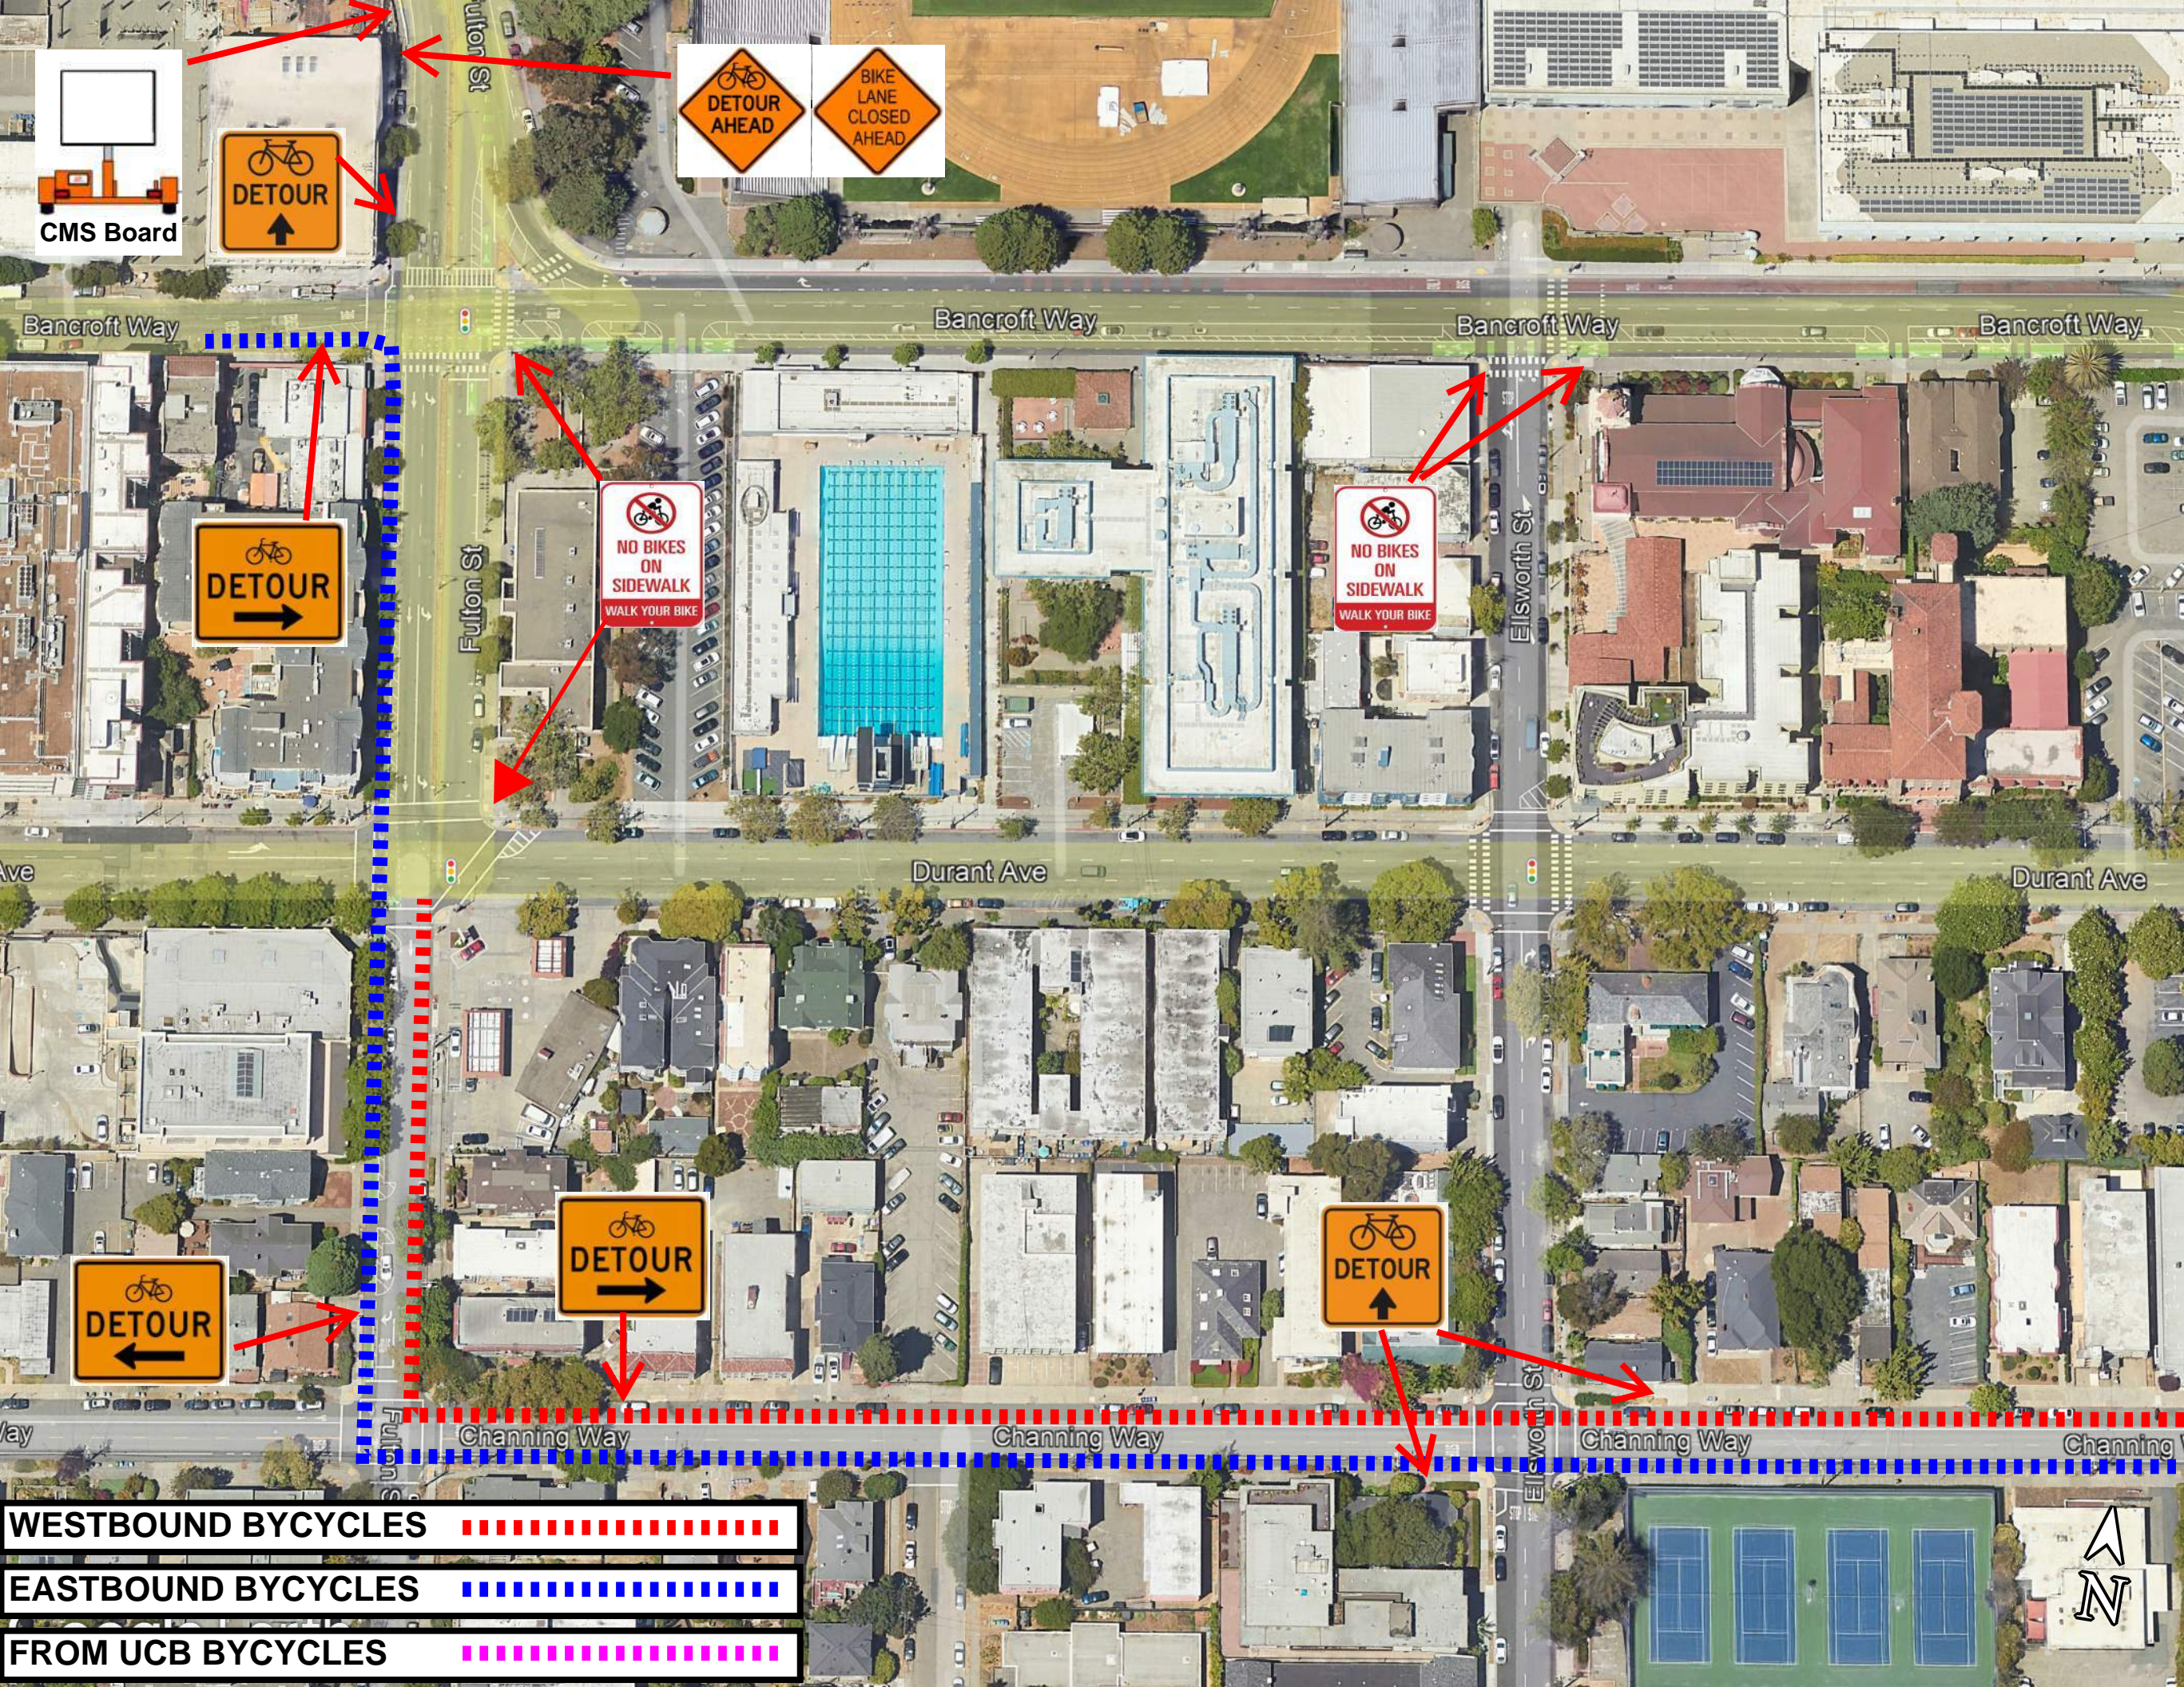

# BICYCLE DETOUR

BANCROFT IS ONEWAY WESTBOUND. THESE SIGNS AND CMS NEED TO BE PUT ON OXFORD AT KITTREDGE

- WESTBOUND BYCYCLES
- EASTBOUND BYCYCLES
- FROM UCB BYCYCLES

CMS Board

DETOUR

DETOUR

NO BIKES ON SIDEWALK  
WALK YOUR BIKE

NO BIKES ON SIDEWALK  
WALK YOUR BIKE

DETOUR

DETOUR

DETOUR

WESTBOUND BYCYCLES 

EASTBOUND BYCYCLES 

FROM UCB BYCYCLES 

PROVIDE ADDITIONAL BIKE DETOUR SIGNAGE INSTRUCTING WESTBOUND BIKES TO EITHER GO THROUGH UC CAMPUS OR TAKE CHANNING DETOUR

  
NO BIKES  
ON  
SIDEWALK  
WALK YOUR BIKE

  
DETOUR  
→

  
DETOUR  
↑

  
DETOUR  
↑

  
DETOUR  
←

WESTBOUND BYCYCLES 

EASTBOUND BYCYCLES 

FROM UCB BYCYCLES 

**WESTBOUND BYCYCLES** [Red dashed line]

**EASTBOUND BYCYCLES** [Blue dashed line]

**FROM UCB BYCYCLES** [Pink dashed line]