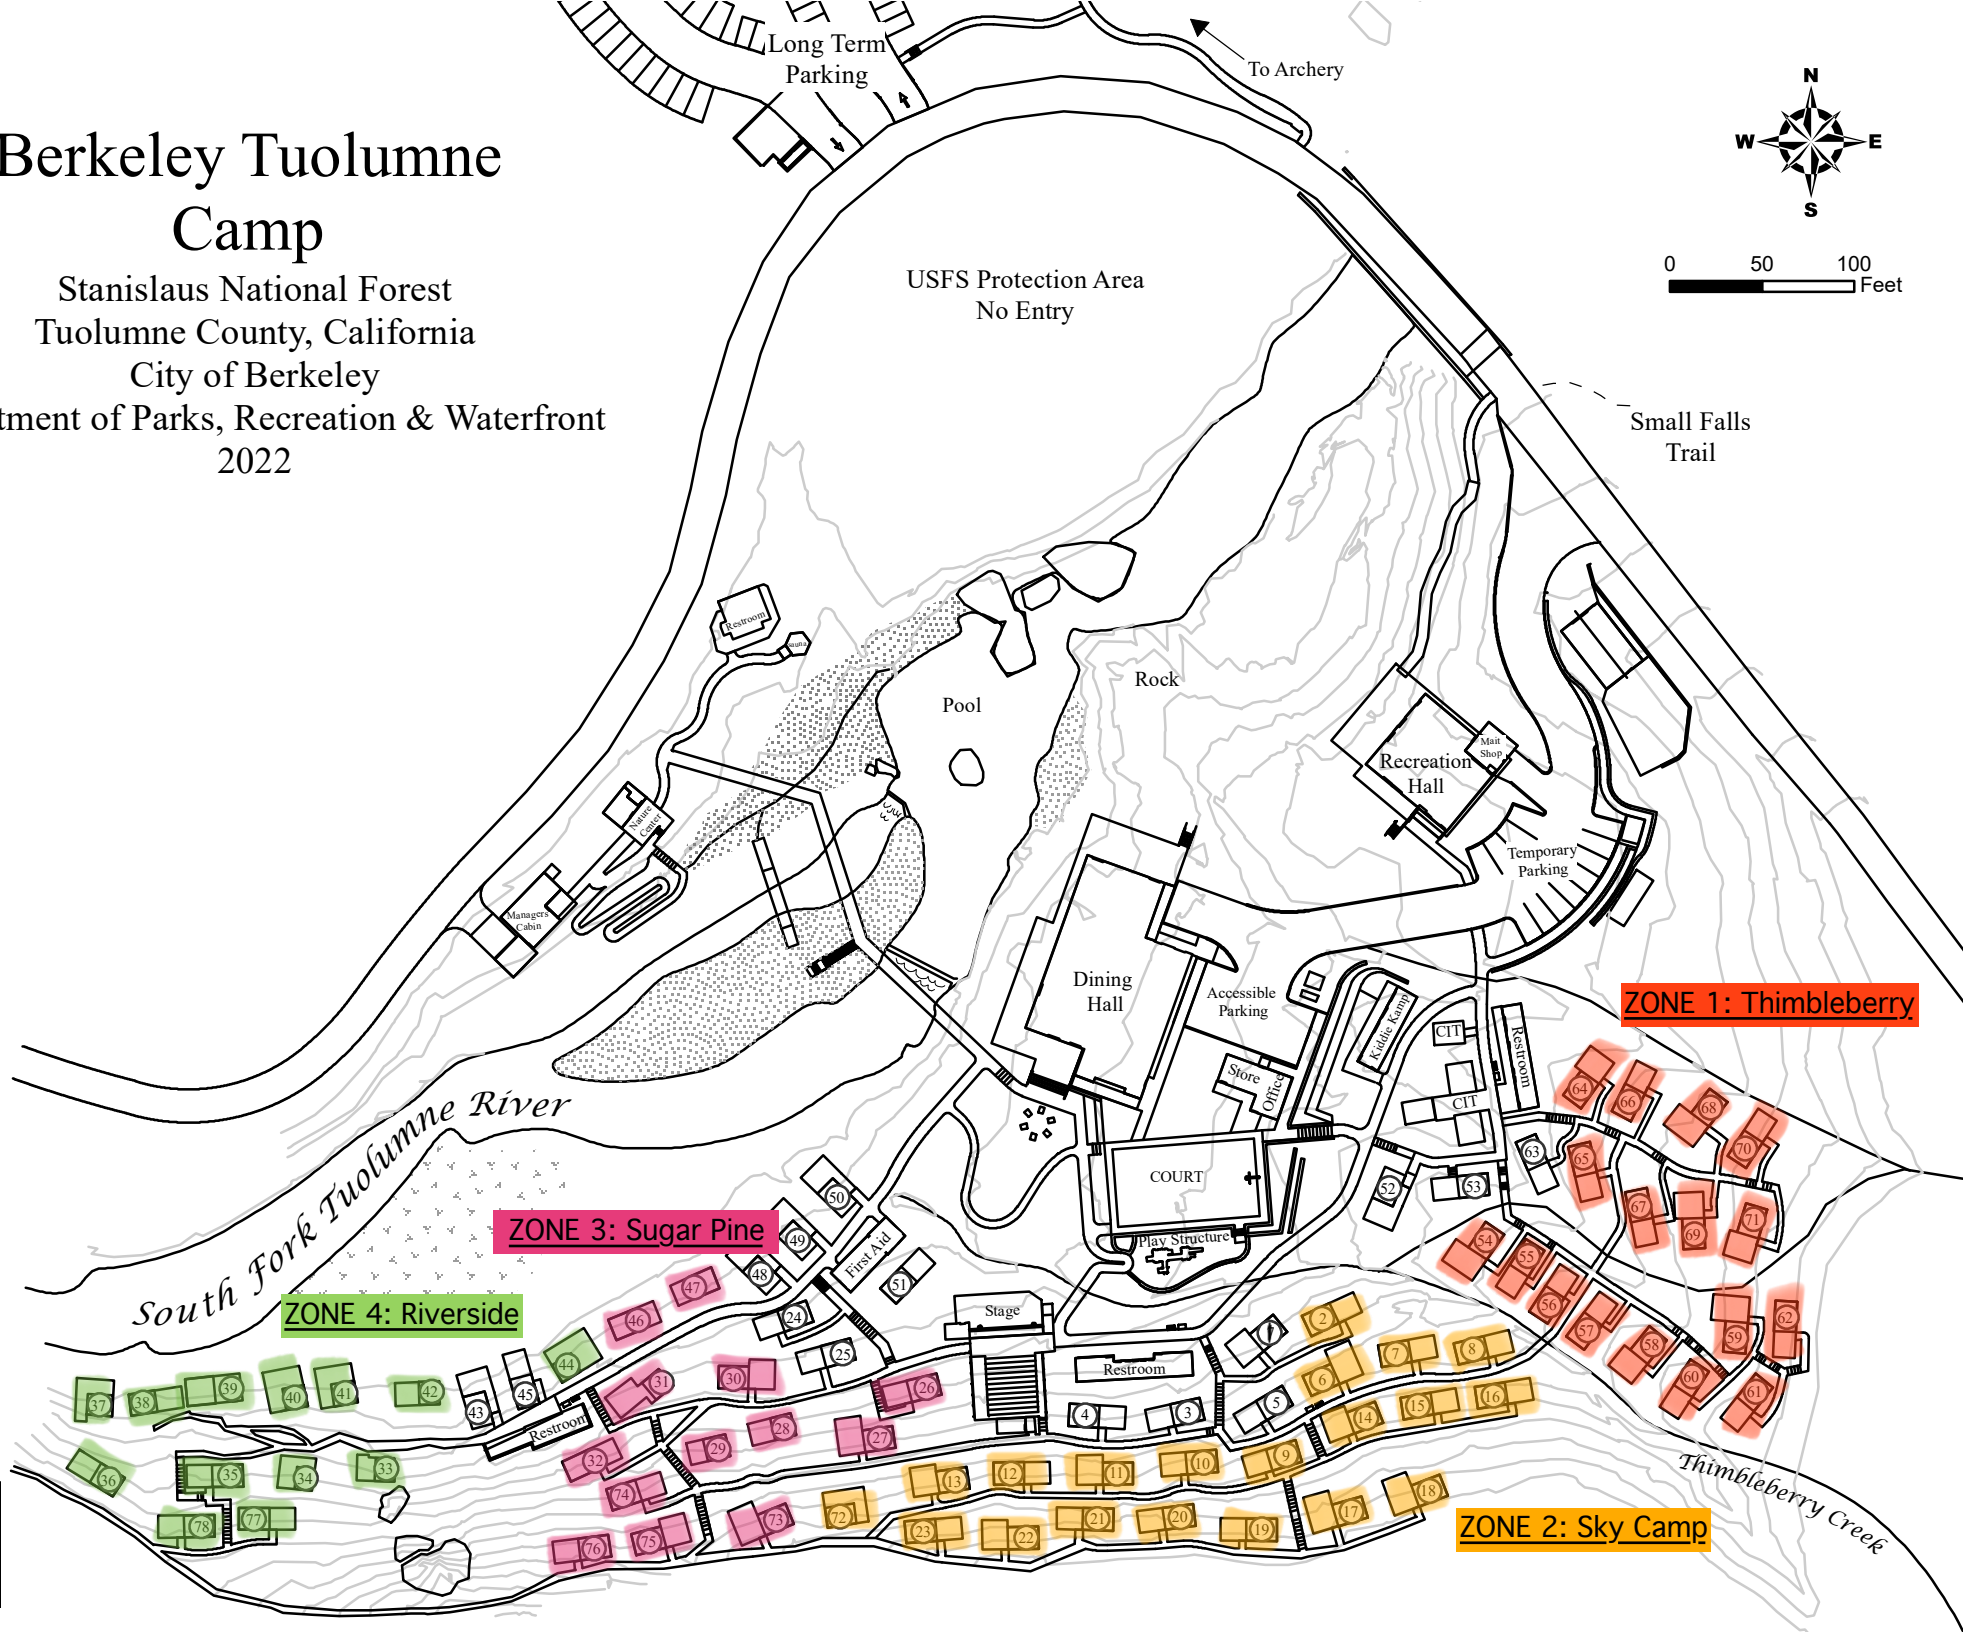

# Berkeley Tuolumne Camp

Stanislaus National Forest  
Tuolumne County, California  
City of Berkeley

Department of Parks, Recreation & Waterfront  
2022

0 50 100 Feet

**ZONE 1: Thimbleberry**

**ZONE 3: Sugar Pine**

**ZONE 4: Riverside**

**ZONE 2: Sky Camp**